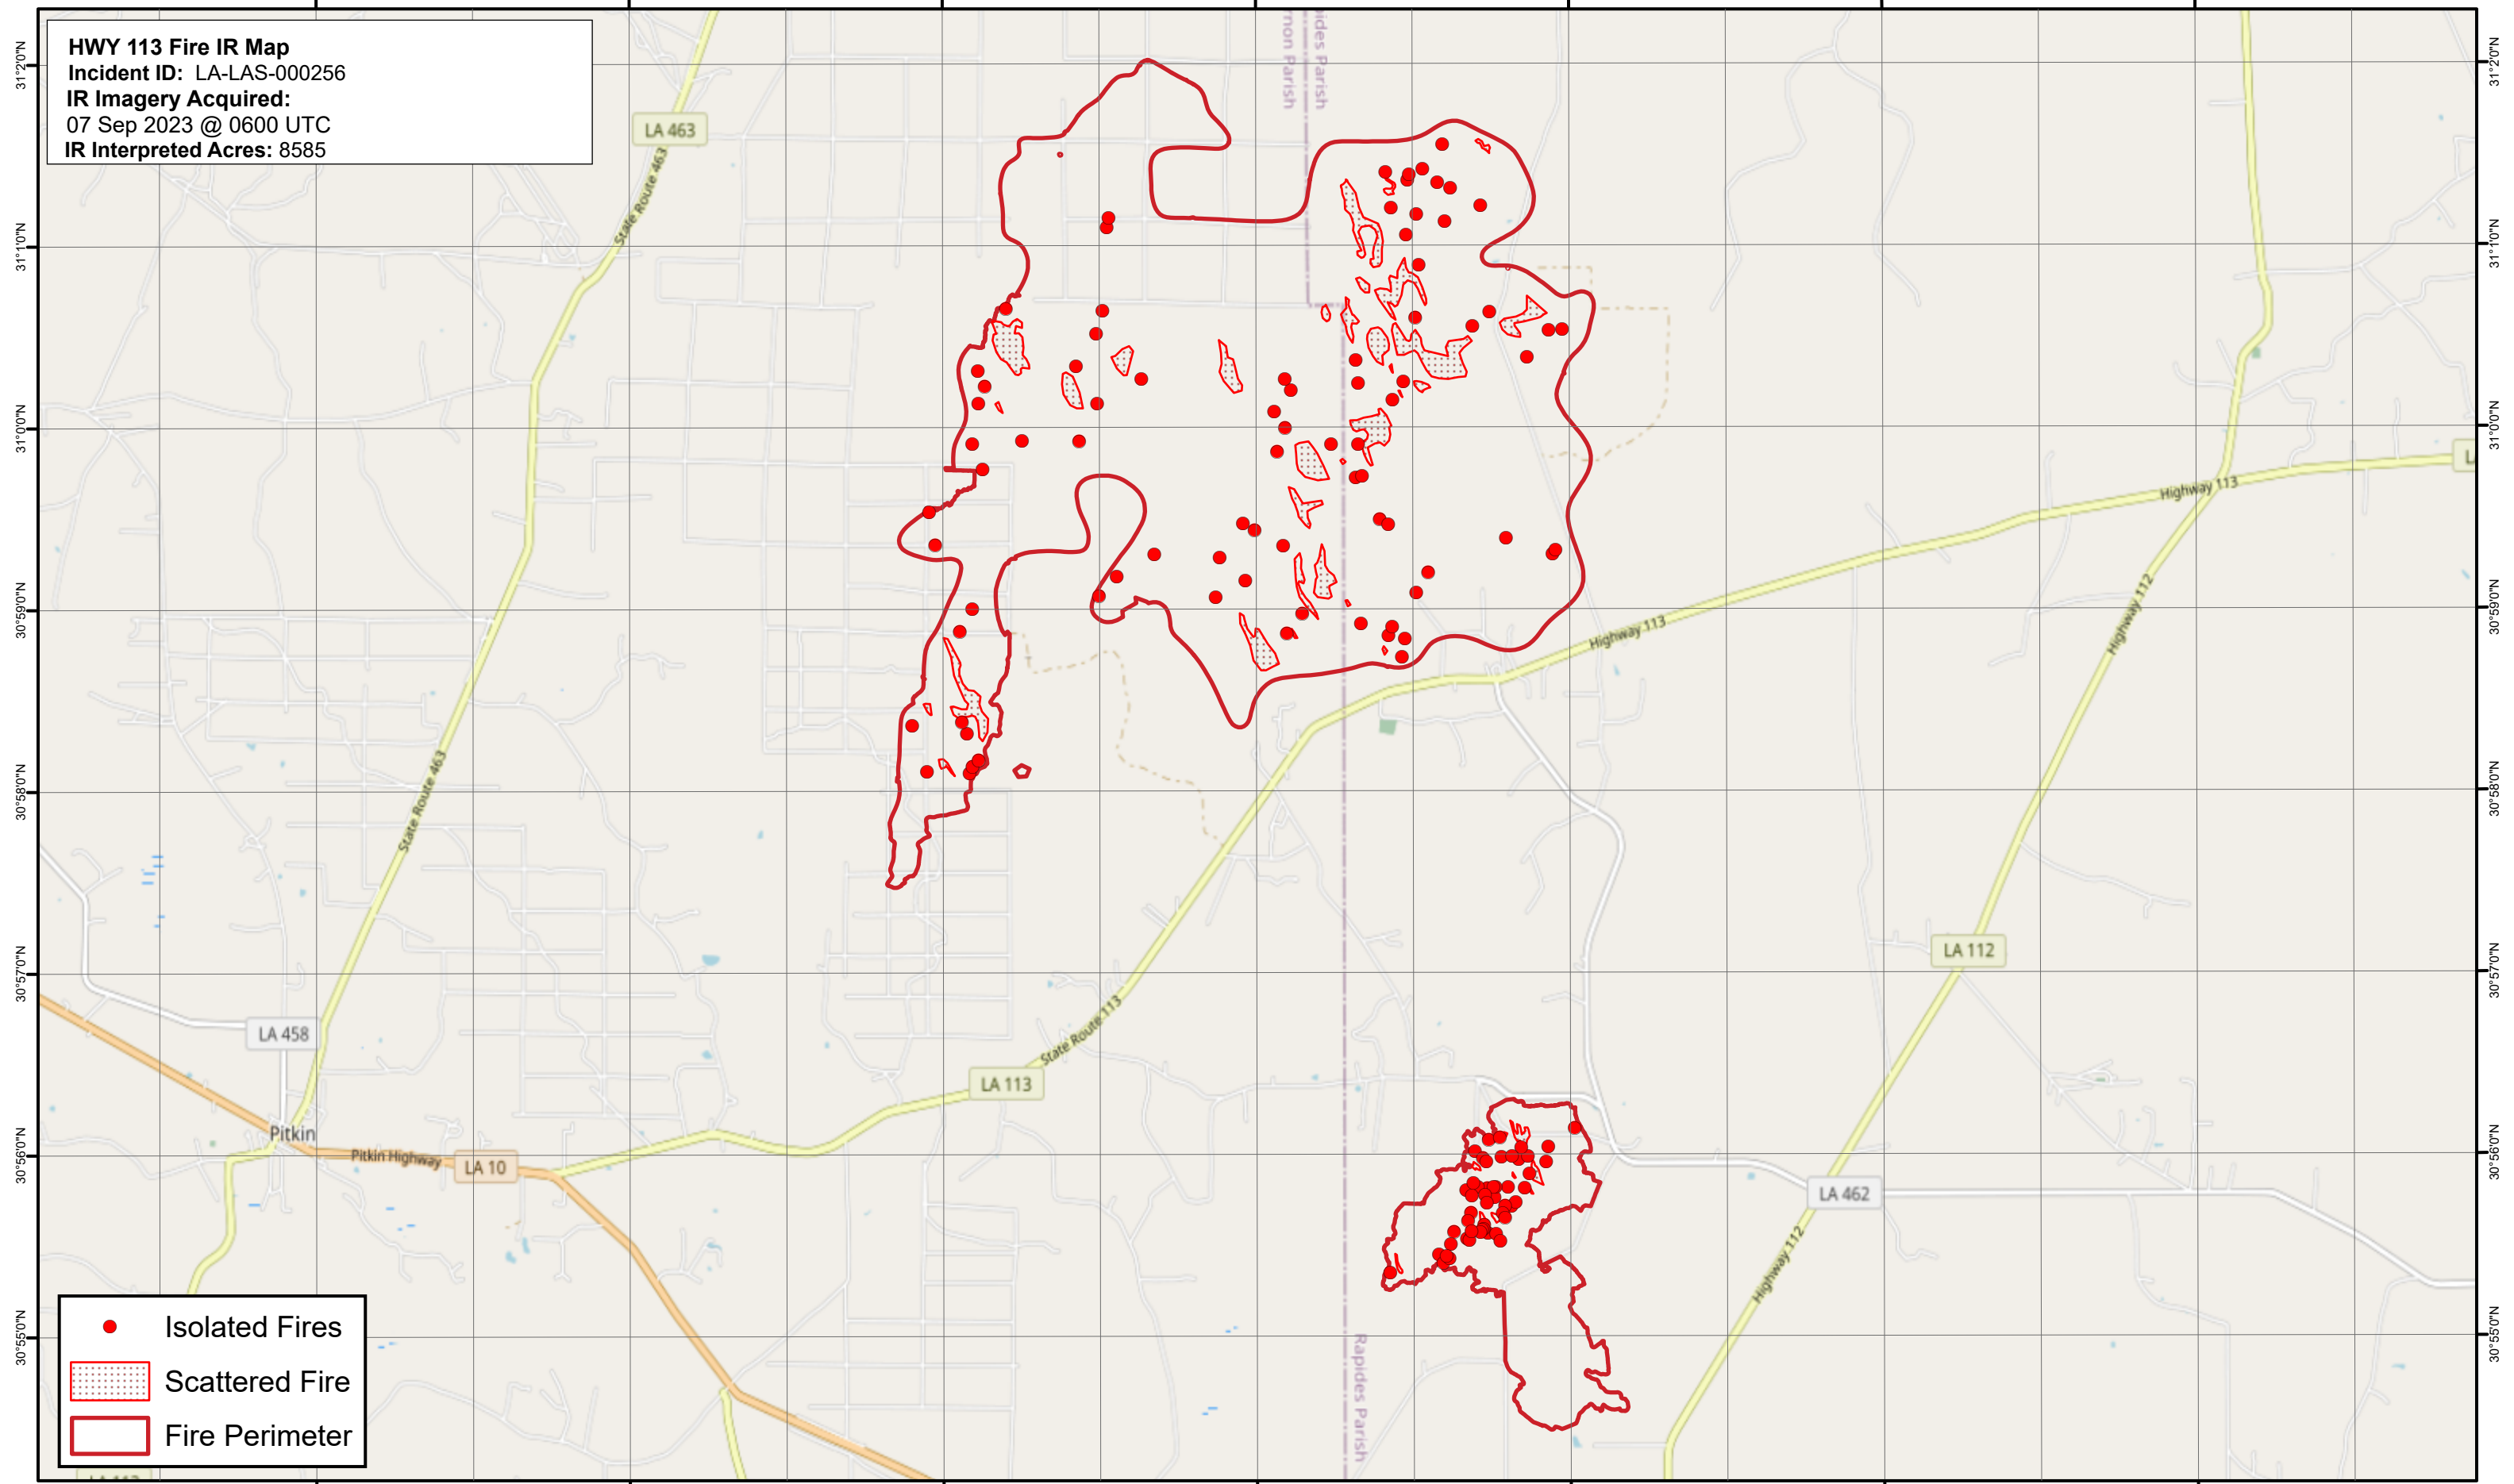

HWY 113 Fire IR Map
Incident ID: LA-LAS-000256
IR Imagery Acquired:
07 Sep 2023 @ 0600 UTC
IR Interpreted Acres: 8585

- Isolated Fires
- Scattered Fire
- Fire Perimeter