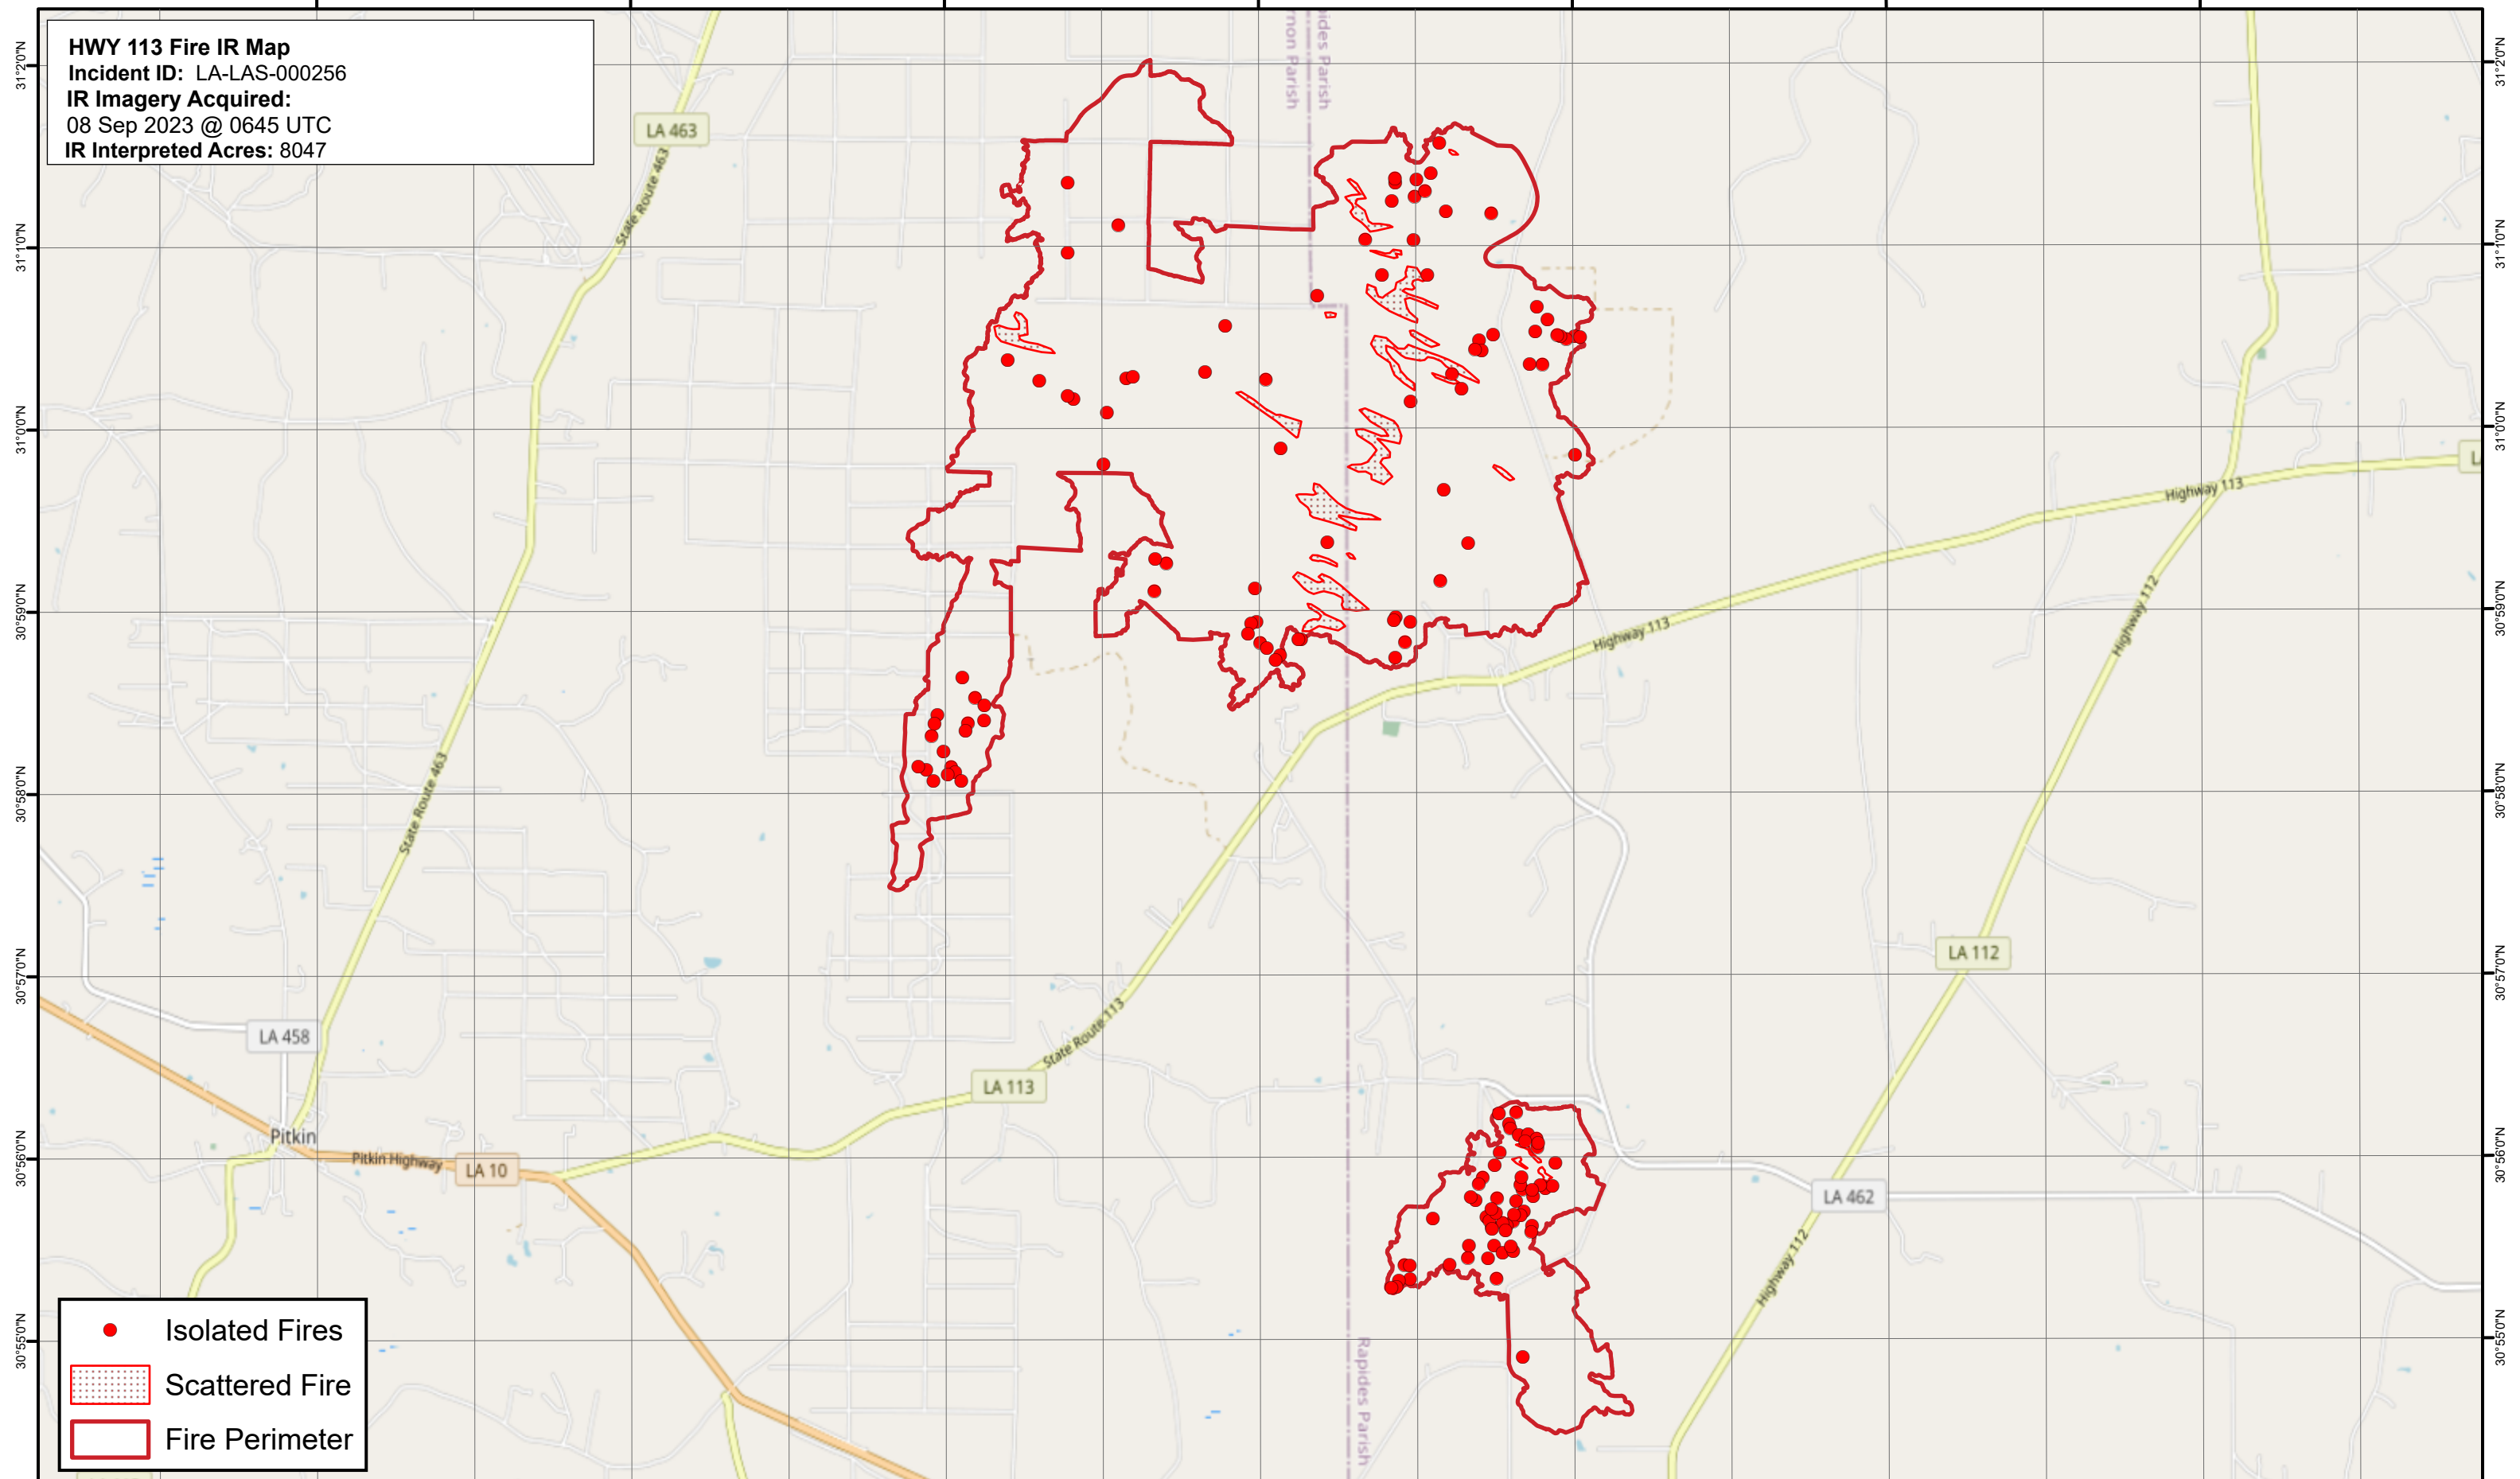

HWY 113 Fire IR Map
Incident ID: LA-LAS-000256
IR Imagery Acquired:
08 Sep 2023 @ 0645 UTC
IR Interpreted Acres: 8047

- Isolated Fires
- ▨ Scattered Fire
- ▭ Fire Perimeter