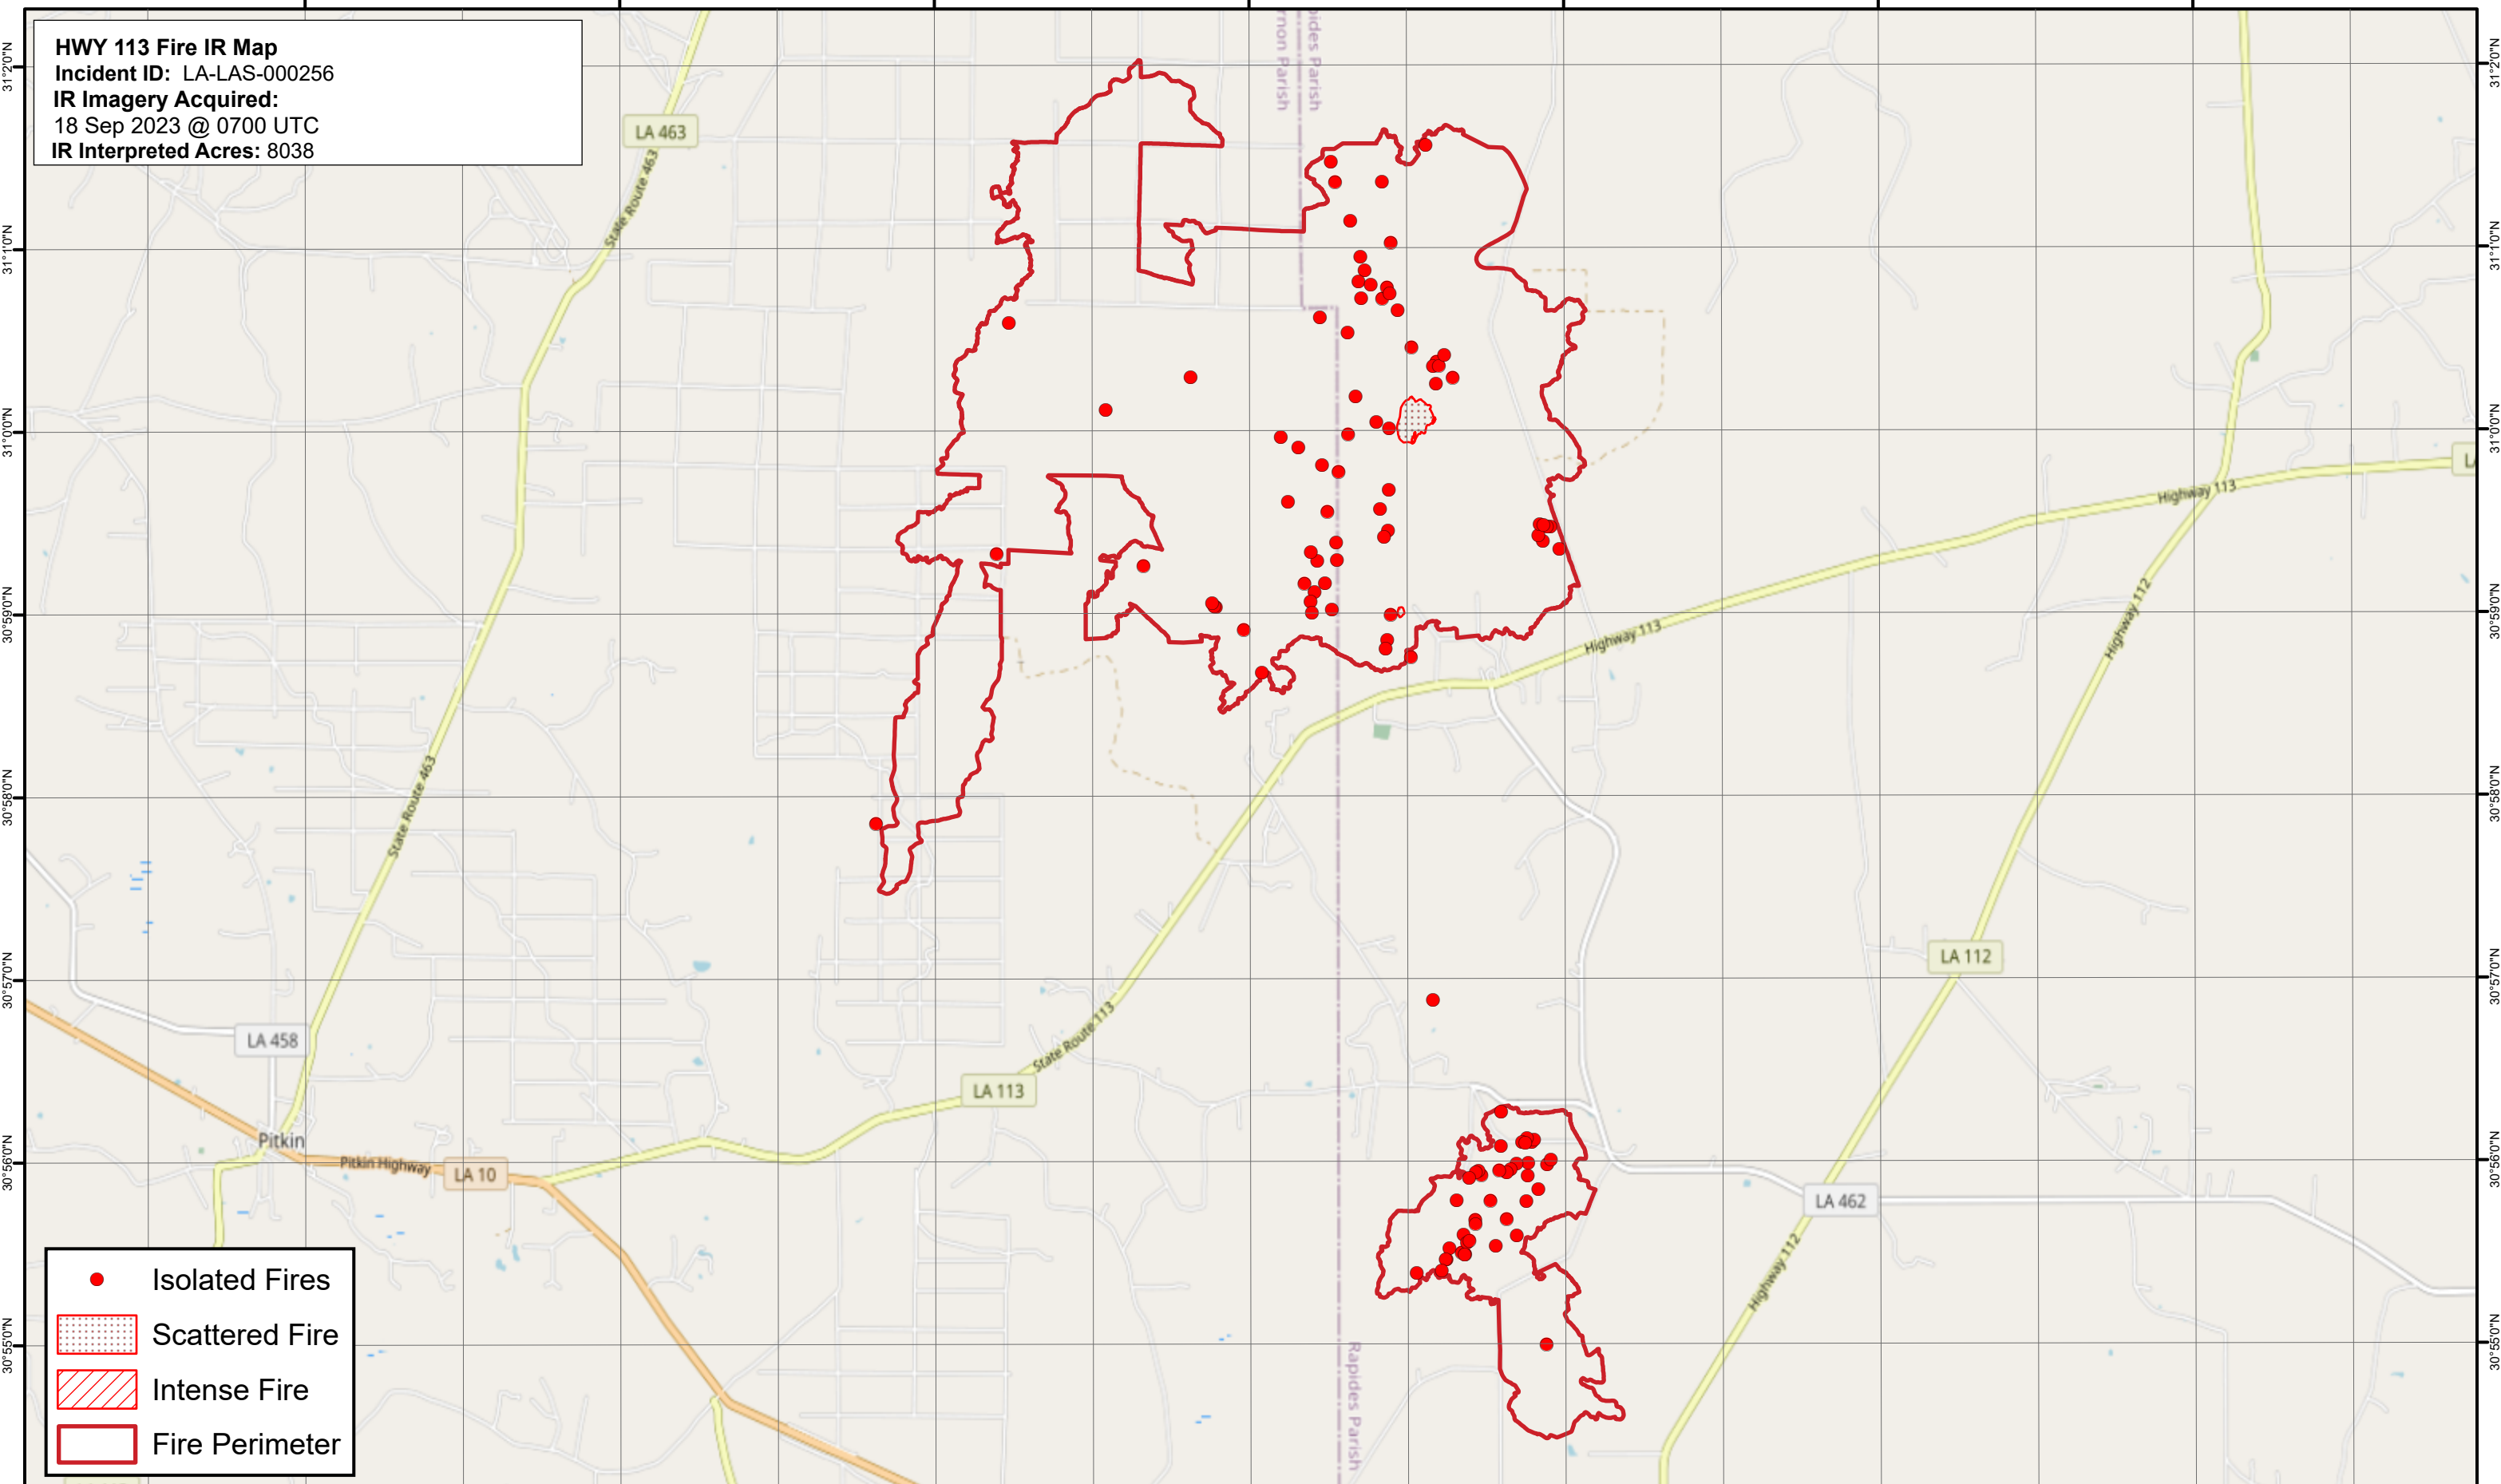

HWY 113 Fire IR Map
Incident ID: LA-LAS-000256
IR Imagery Acquired:
18 Sep 2023 @ 0700 UTC
IR Interpreted Acres: 8038

- Isolated Fires
- ▨ Scattered Fire
- ▨ Intense Fire
- ▭ Fire Perimeter