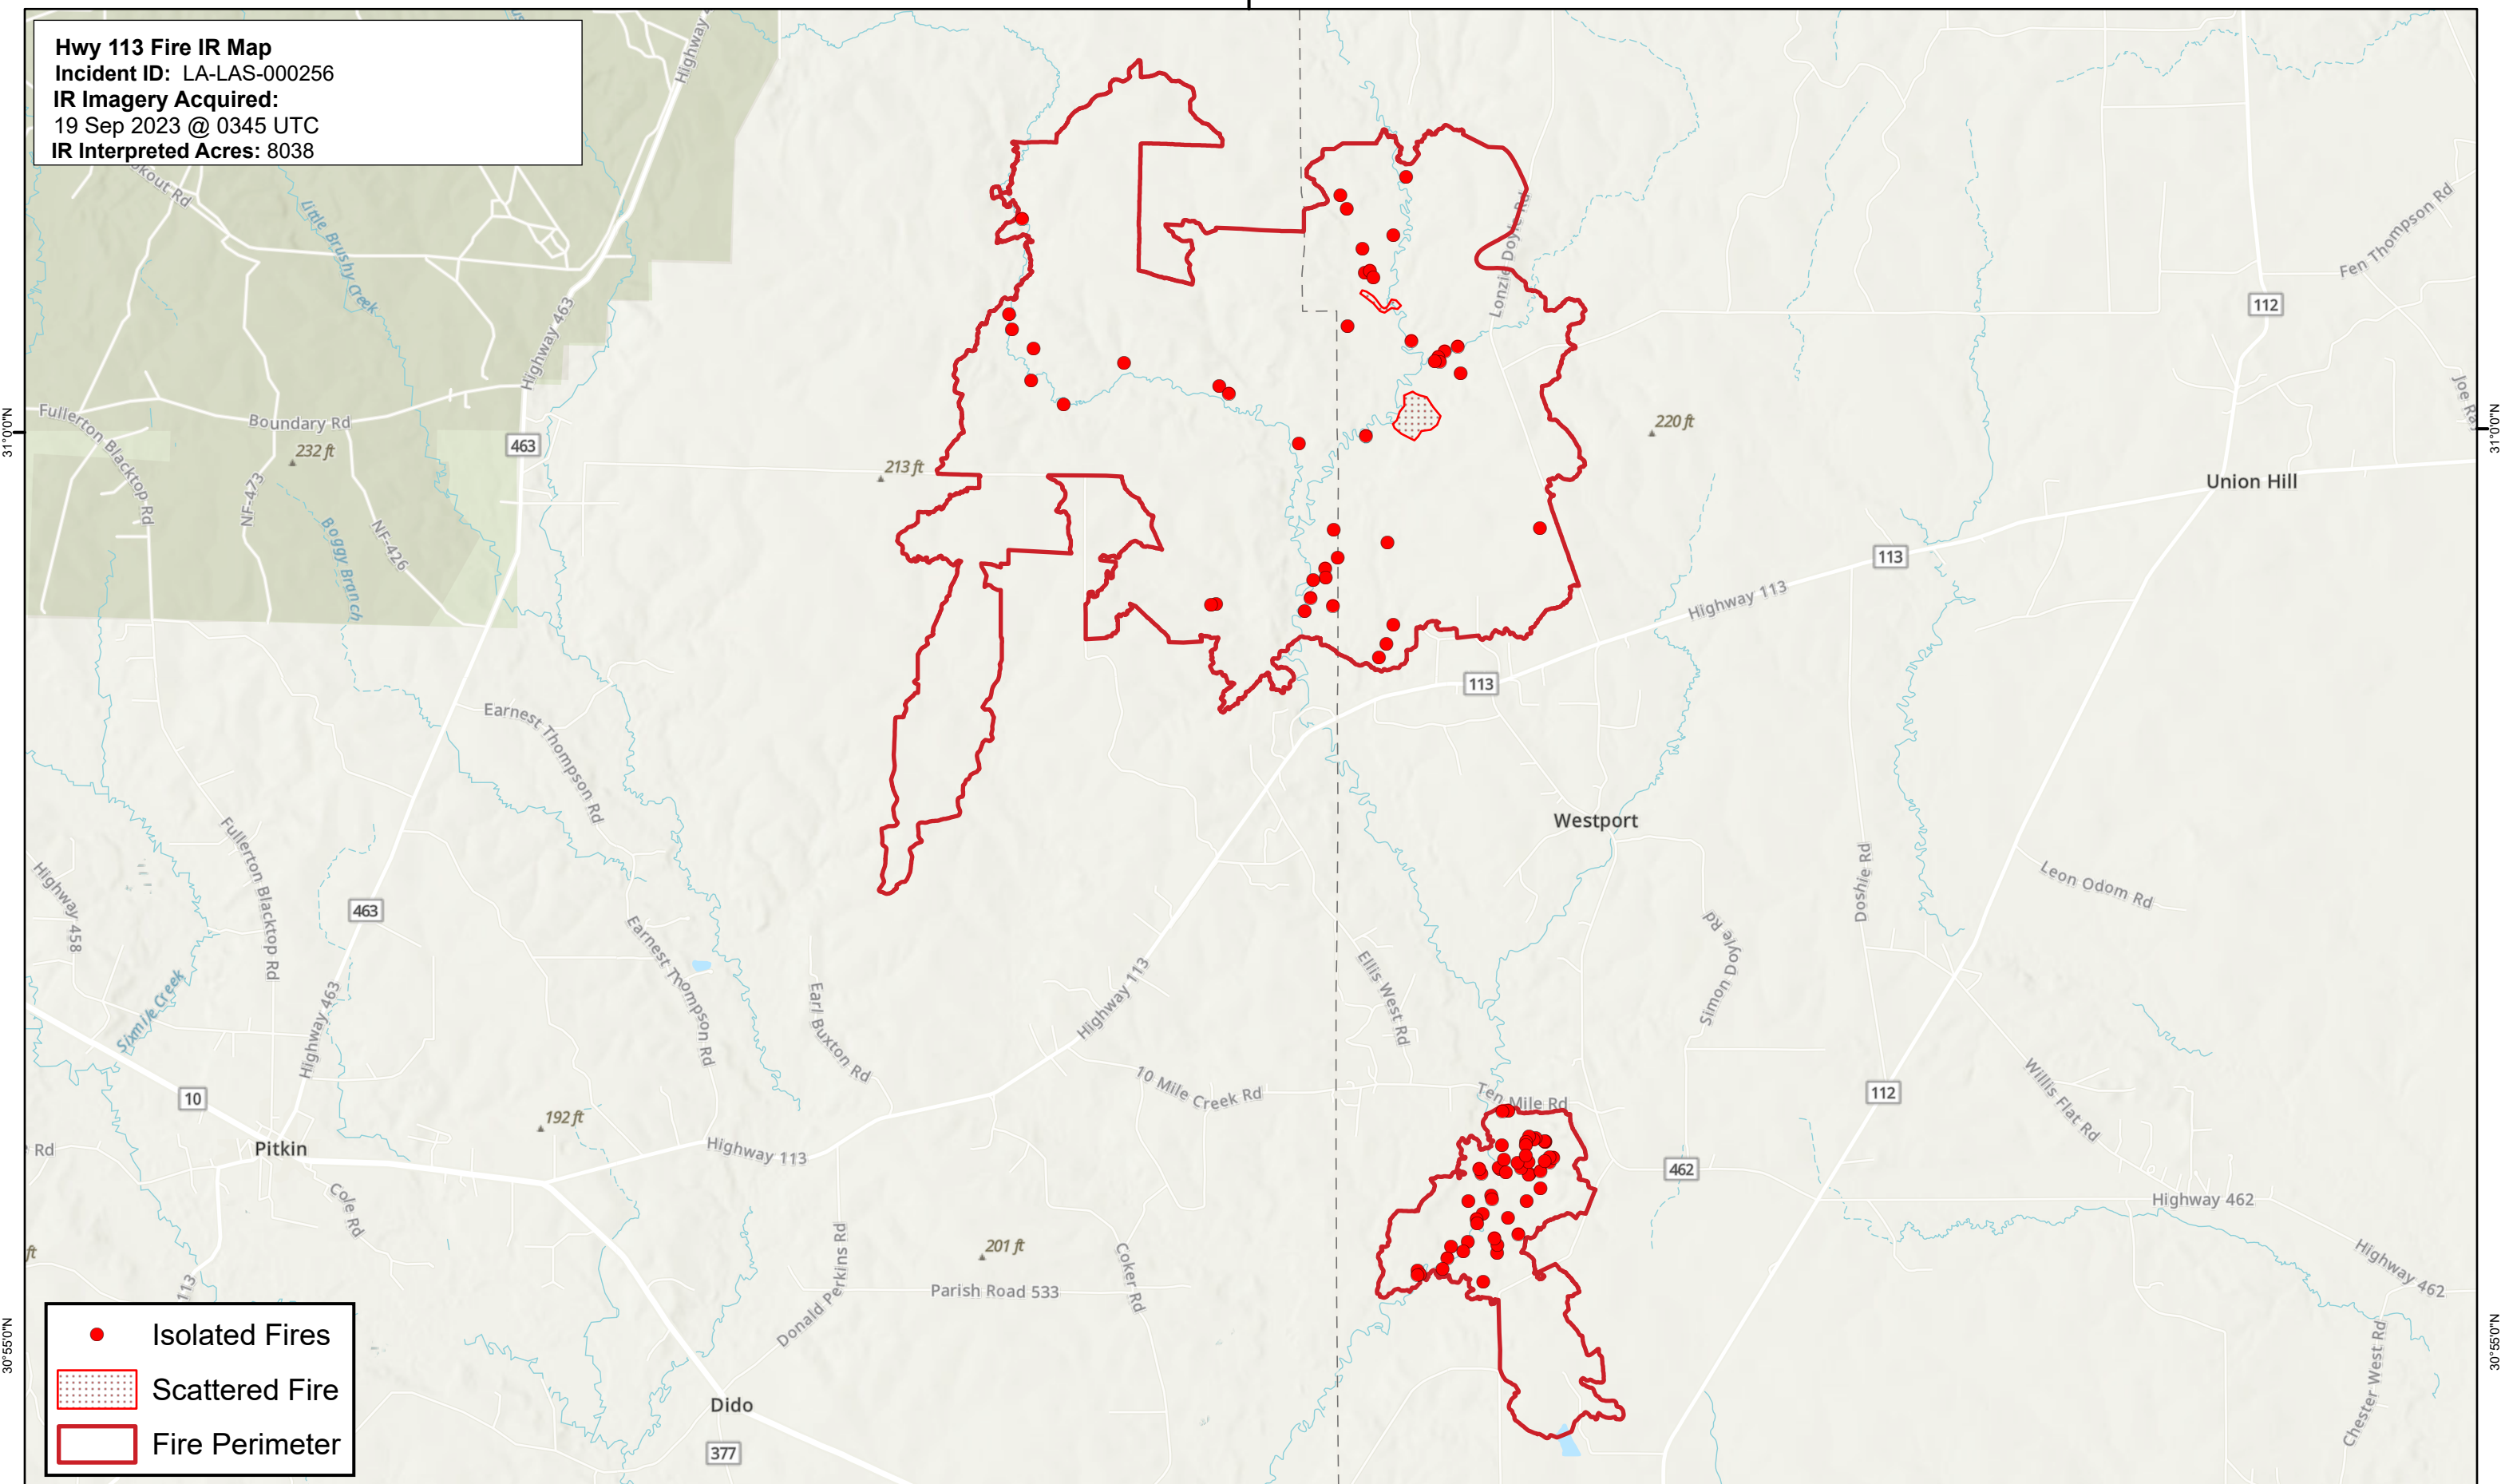

Hwy 113 Fire IR Map
Incident ID: LA-LAS-000256
IR Imagery Acquired:
 19 Sep 2023 @ 0345 UTC
IR Interpreted Acres: 8038

- Isolated Fires
- ▨ Scattered Fire
- Fire Perimeter