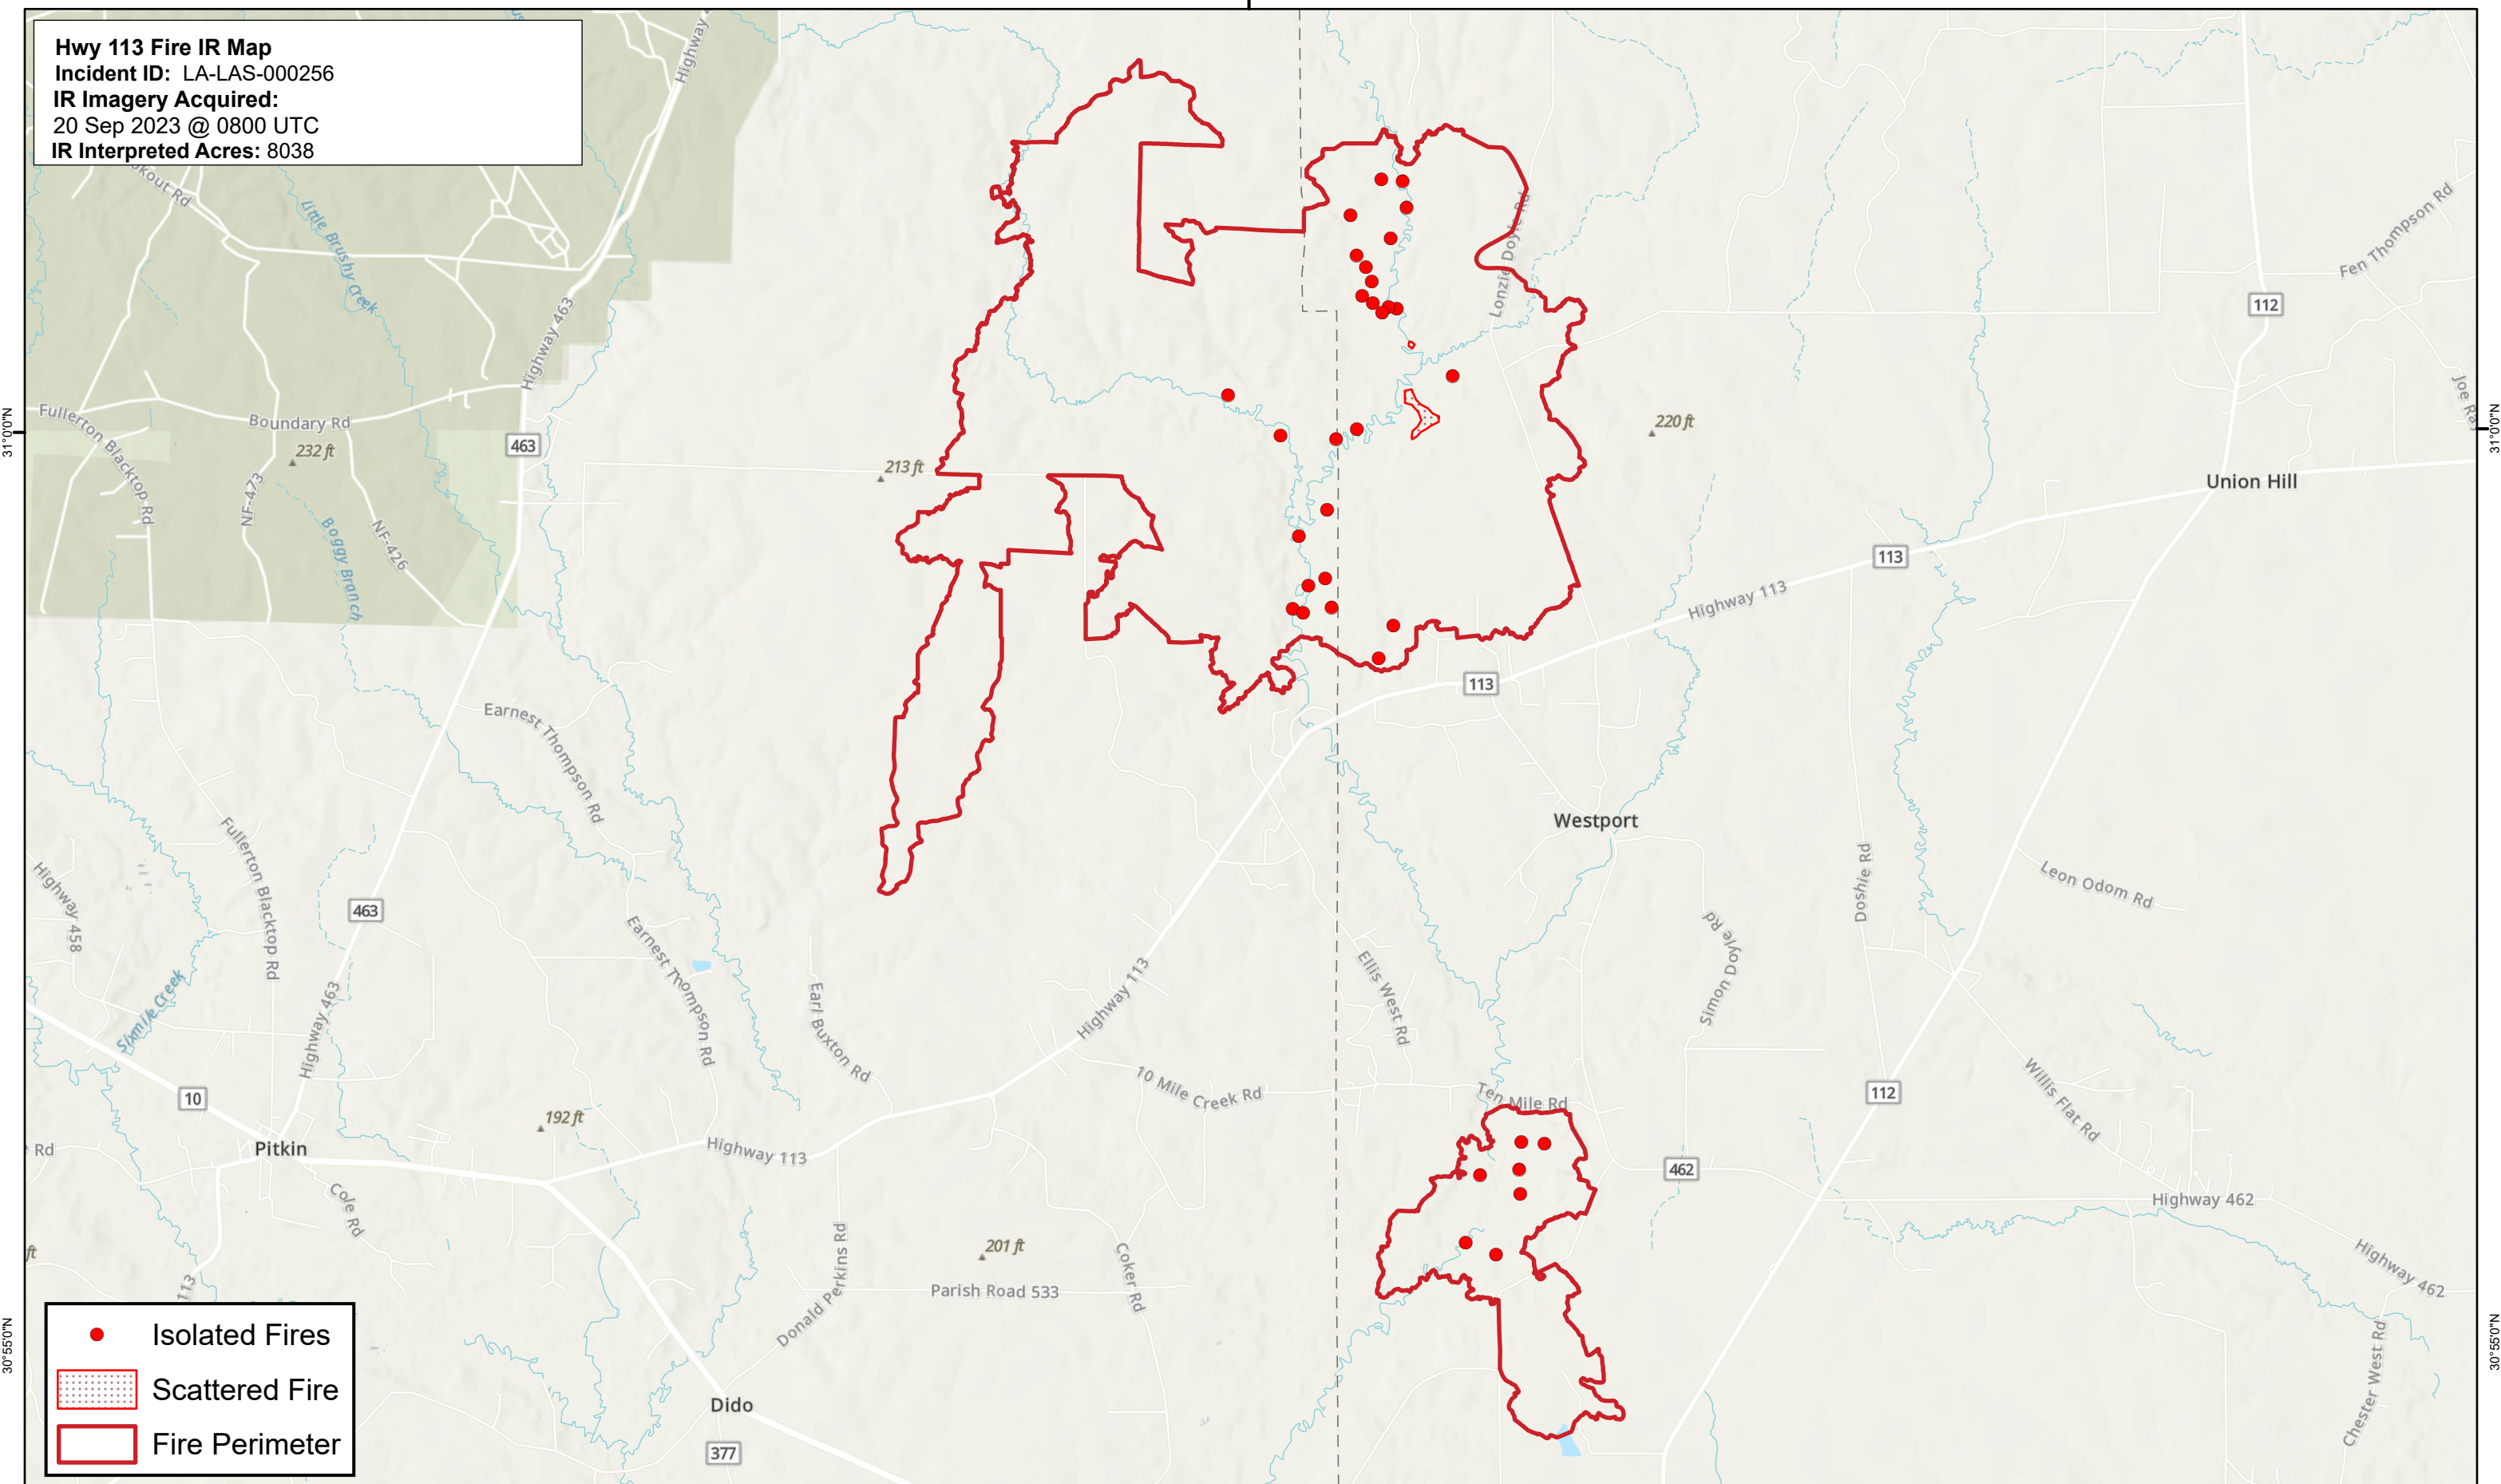

**Hwy 113 Fire IR Map**  
**Incident ID: LA-LAS-000256**  
**IR Imagery Acquired:**  
 20 Sep 2023 @ 0800 UTC  
**IR Interpreted Acres: 8038**

- Isolated Fires
- Scattered Fire
- Fire Perimeter