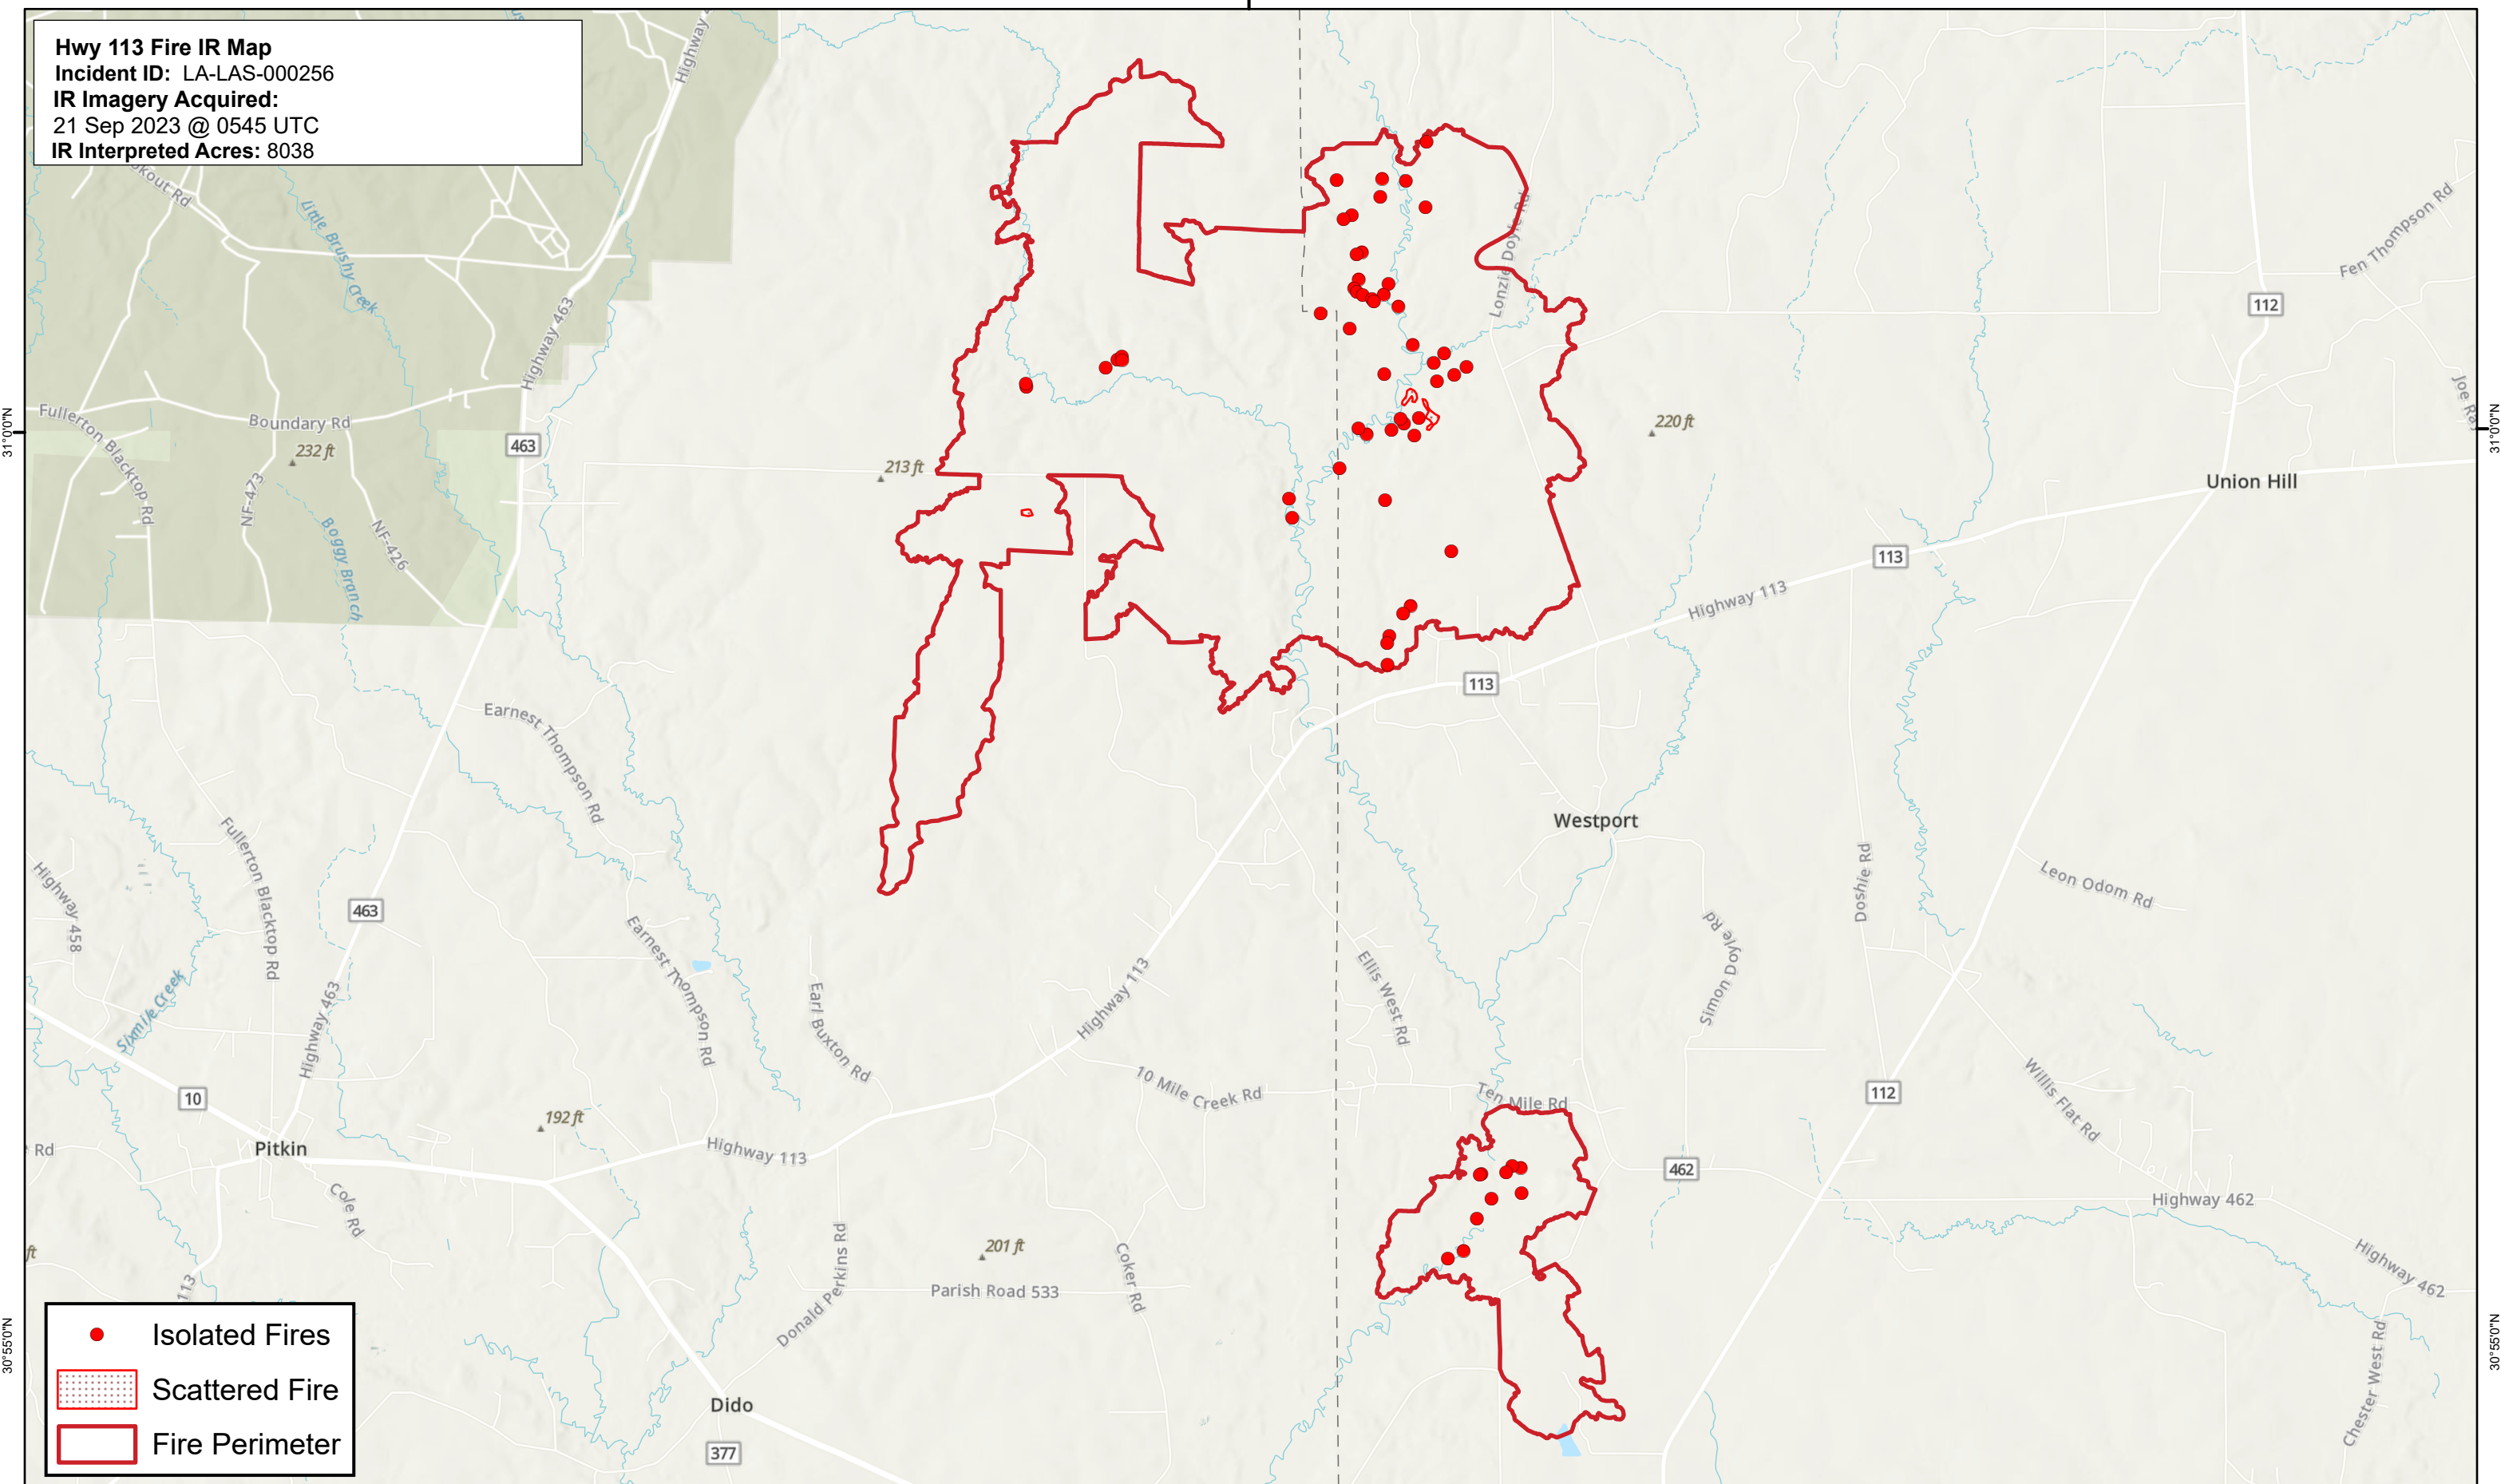

Hwy 113 Fire IR Map
Incident ID: LA-LAS-000256
IR Imagery Acquired:
 21 Sep 2023 @ 0545 UTC
IR Interpreted Acres: 8038

- Isolated Fires
- Scattered Fire
- Fire Perimeter