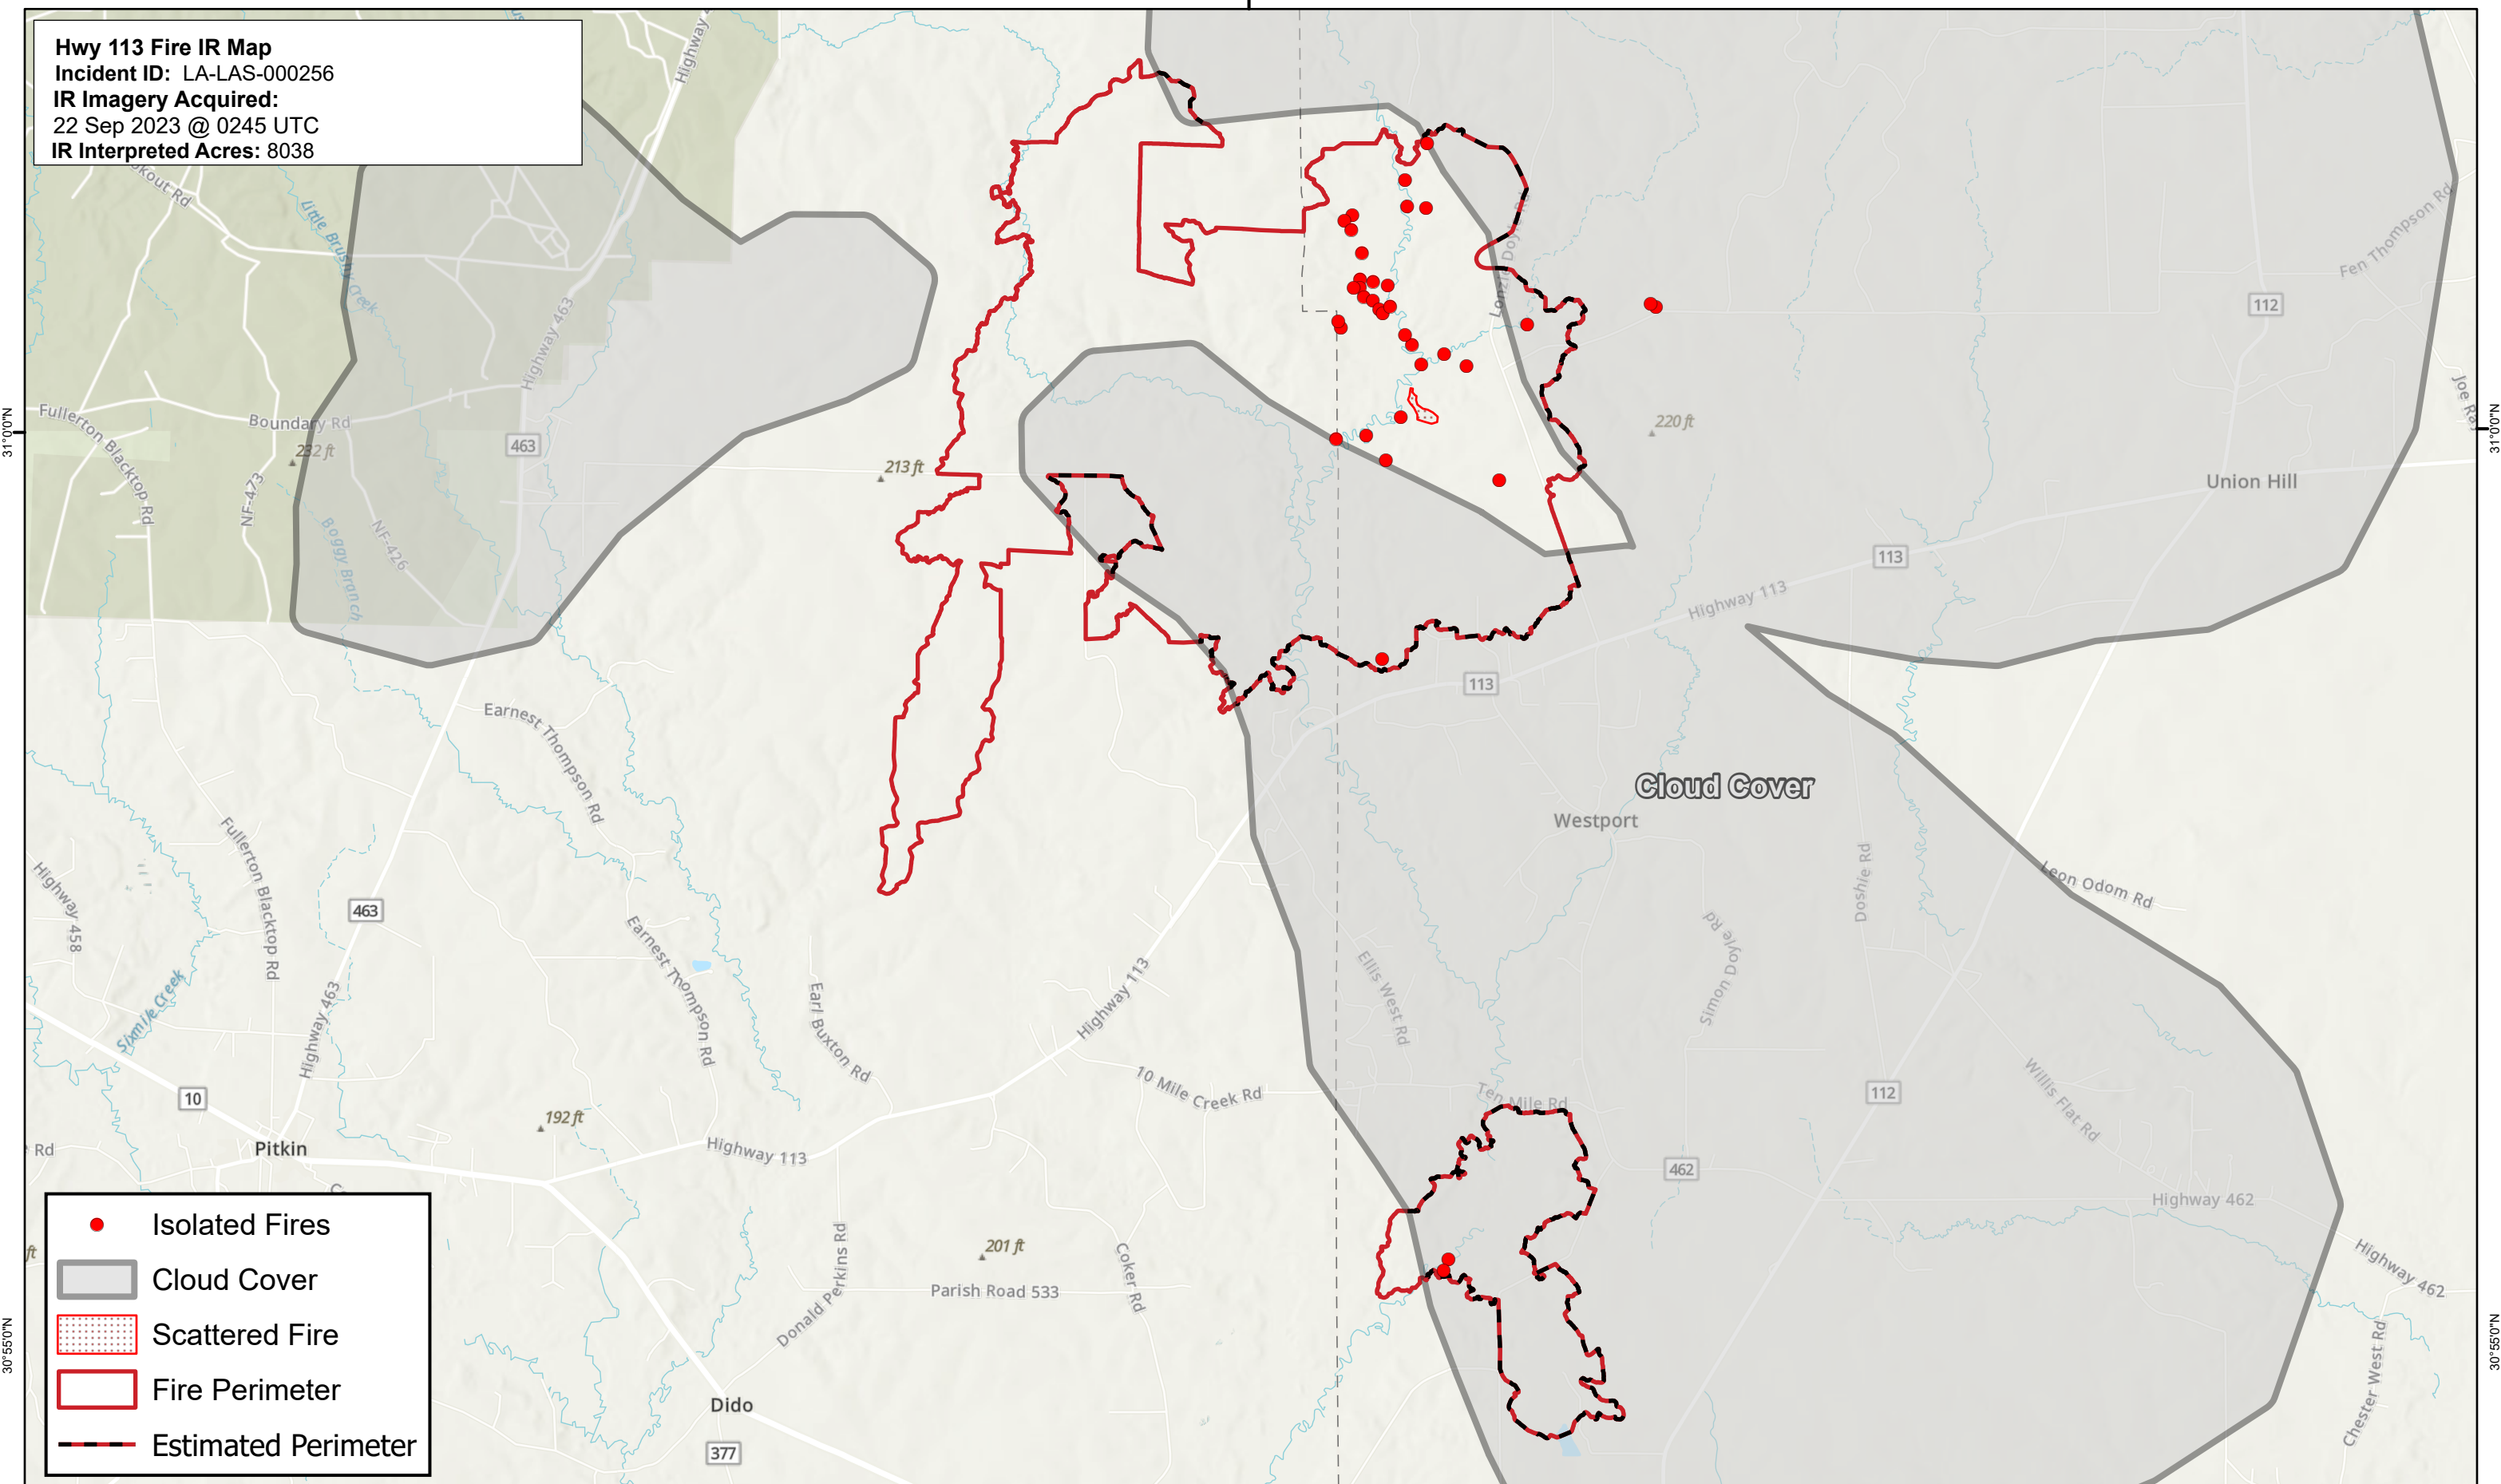

Hwy 113 Fire IR Map
Incident ID: LA-LAS-000256
IR Imagery Acquired:
 22 Sep 2023 @ 0245 UTC
IR Interpreted Acres: 8038

- Isolated Fires
- Cloud Cover
- Scattered Fire
- Fire Perimeter
- Estimated Perimeter