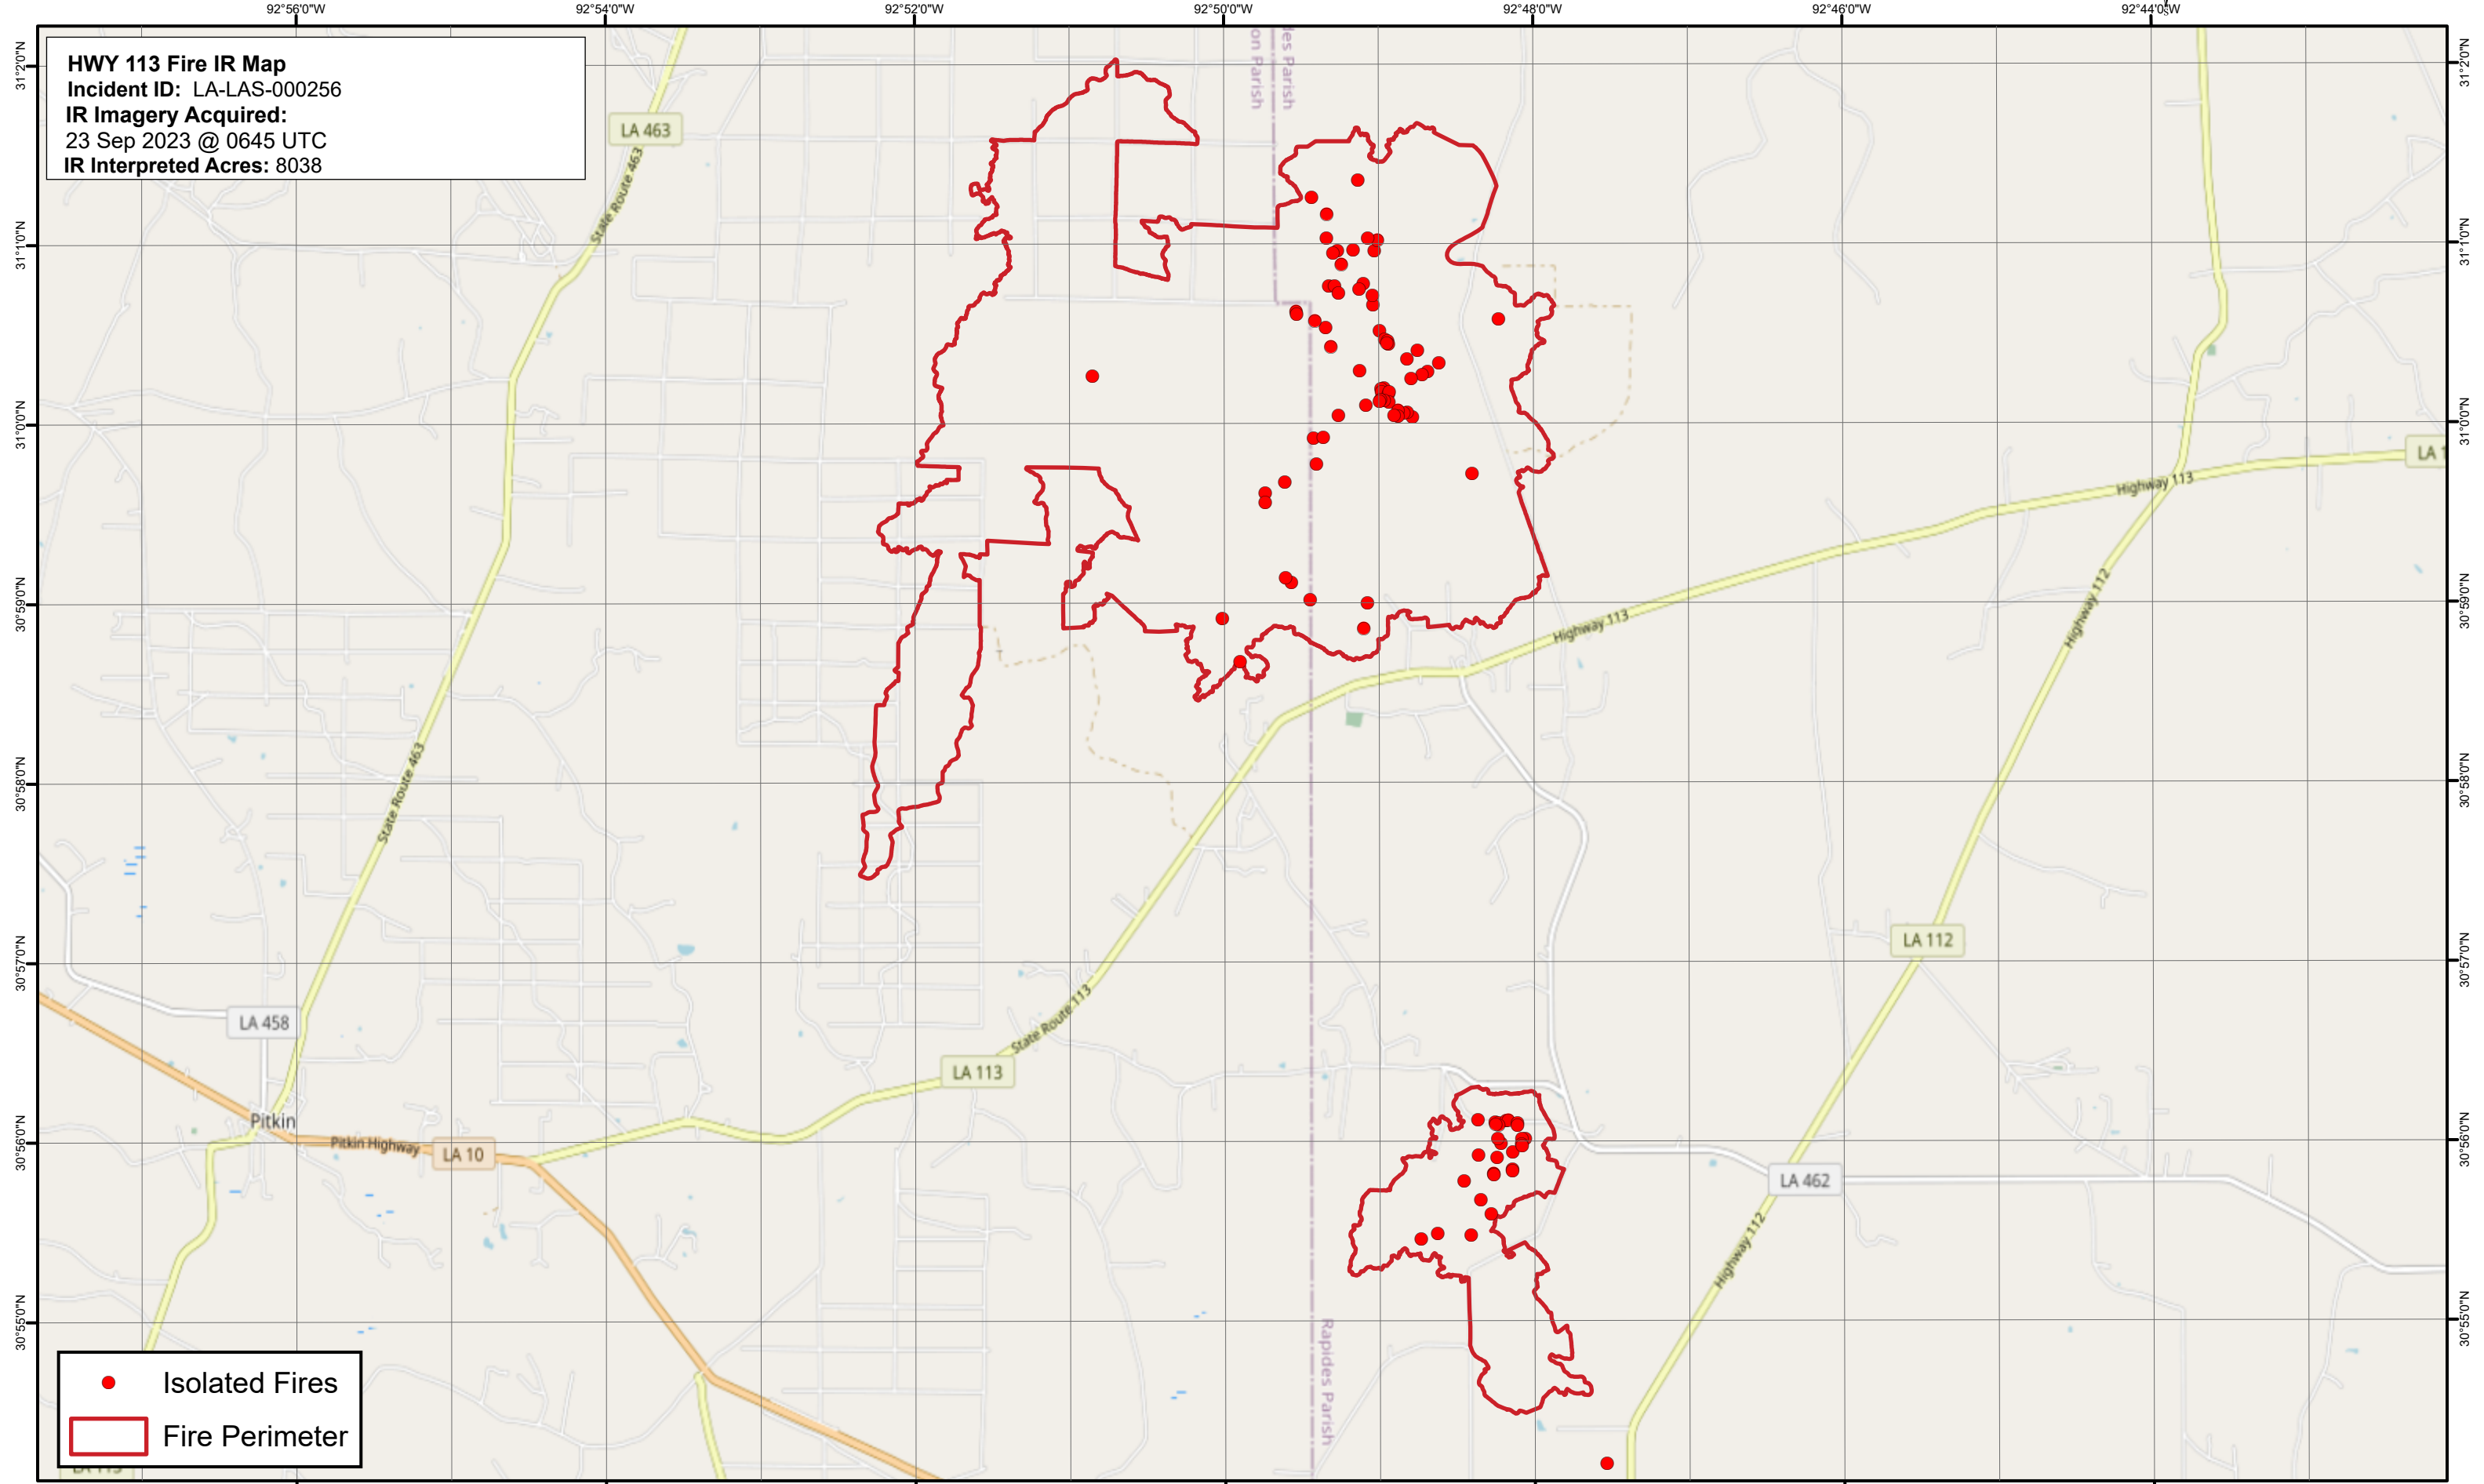

HWY 113 Fire IR Map
Incident ID: LA-LAS-000256
IR Imagery Acquired:
23 Sep 2023 @ 0645 UTC
IR Interpreted Acres: 8038

● Isolated Fires
▭ Fire Perimeter