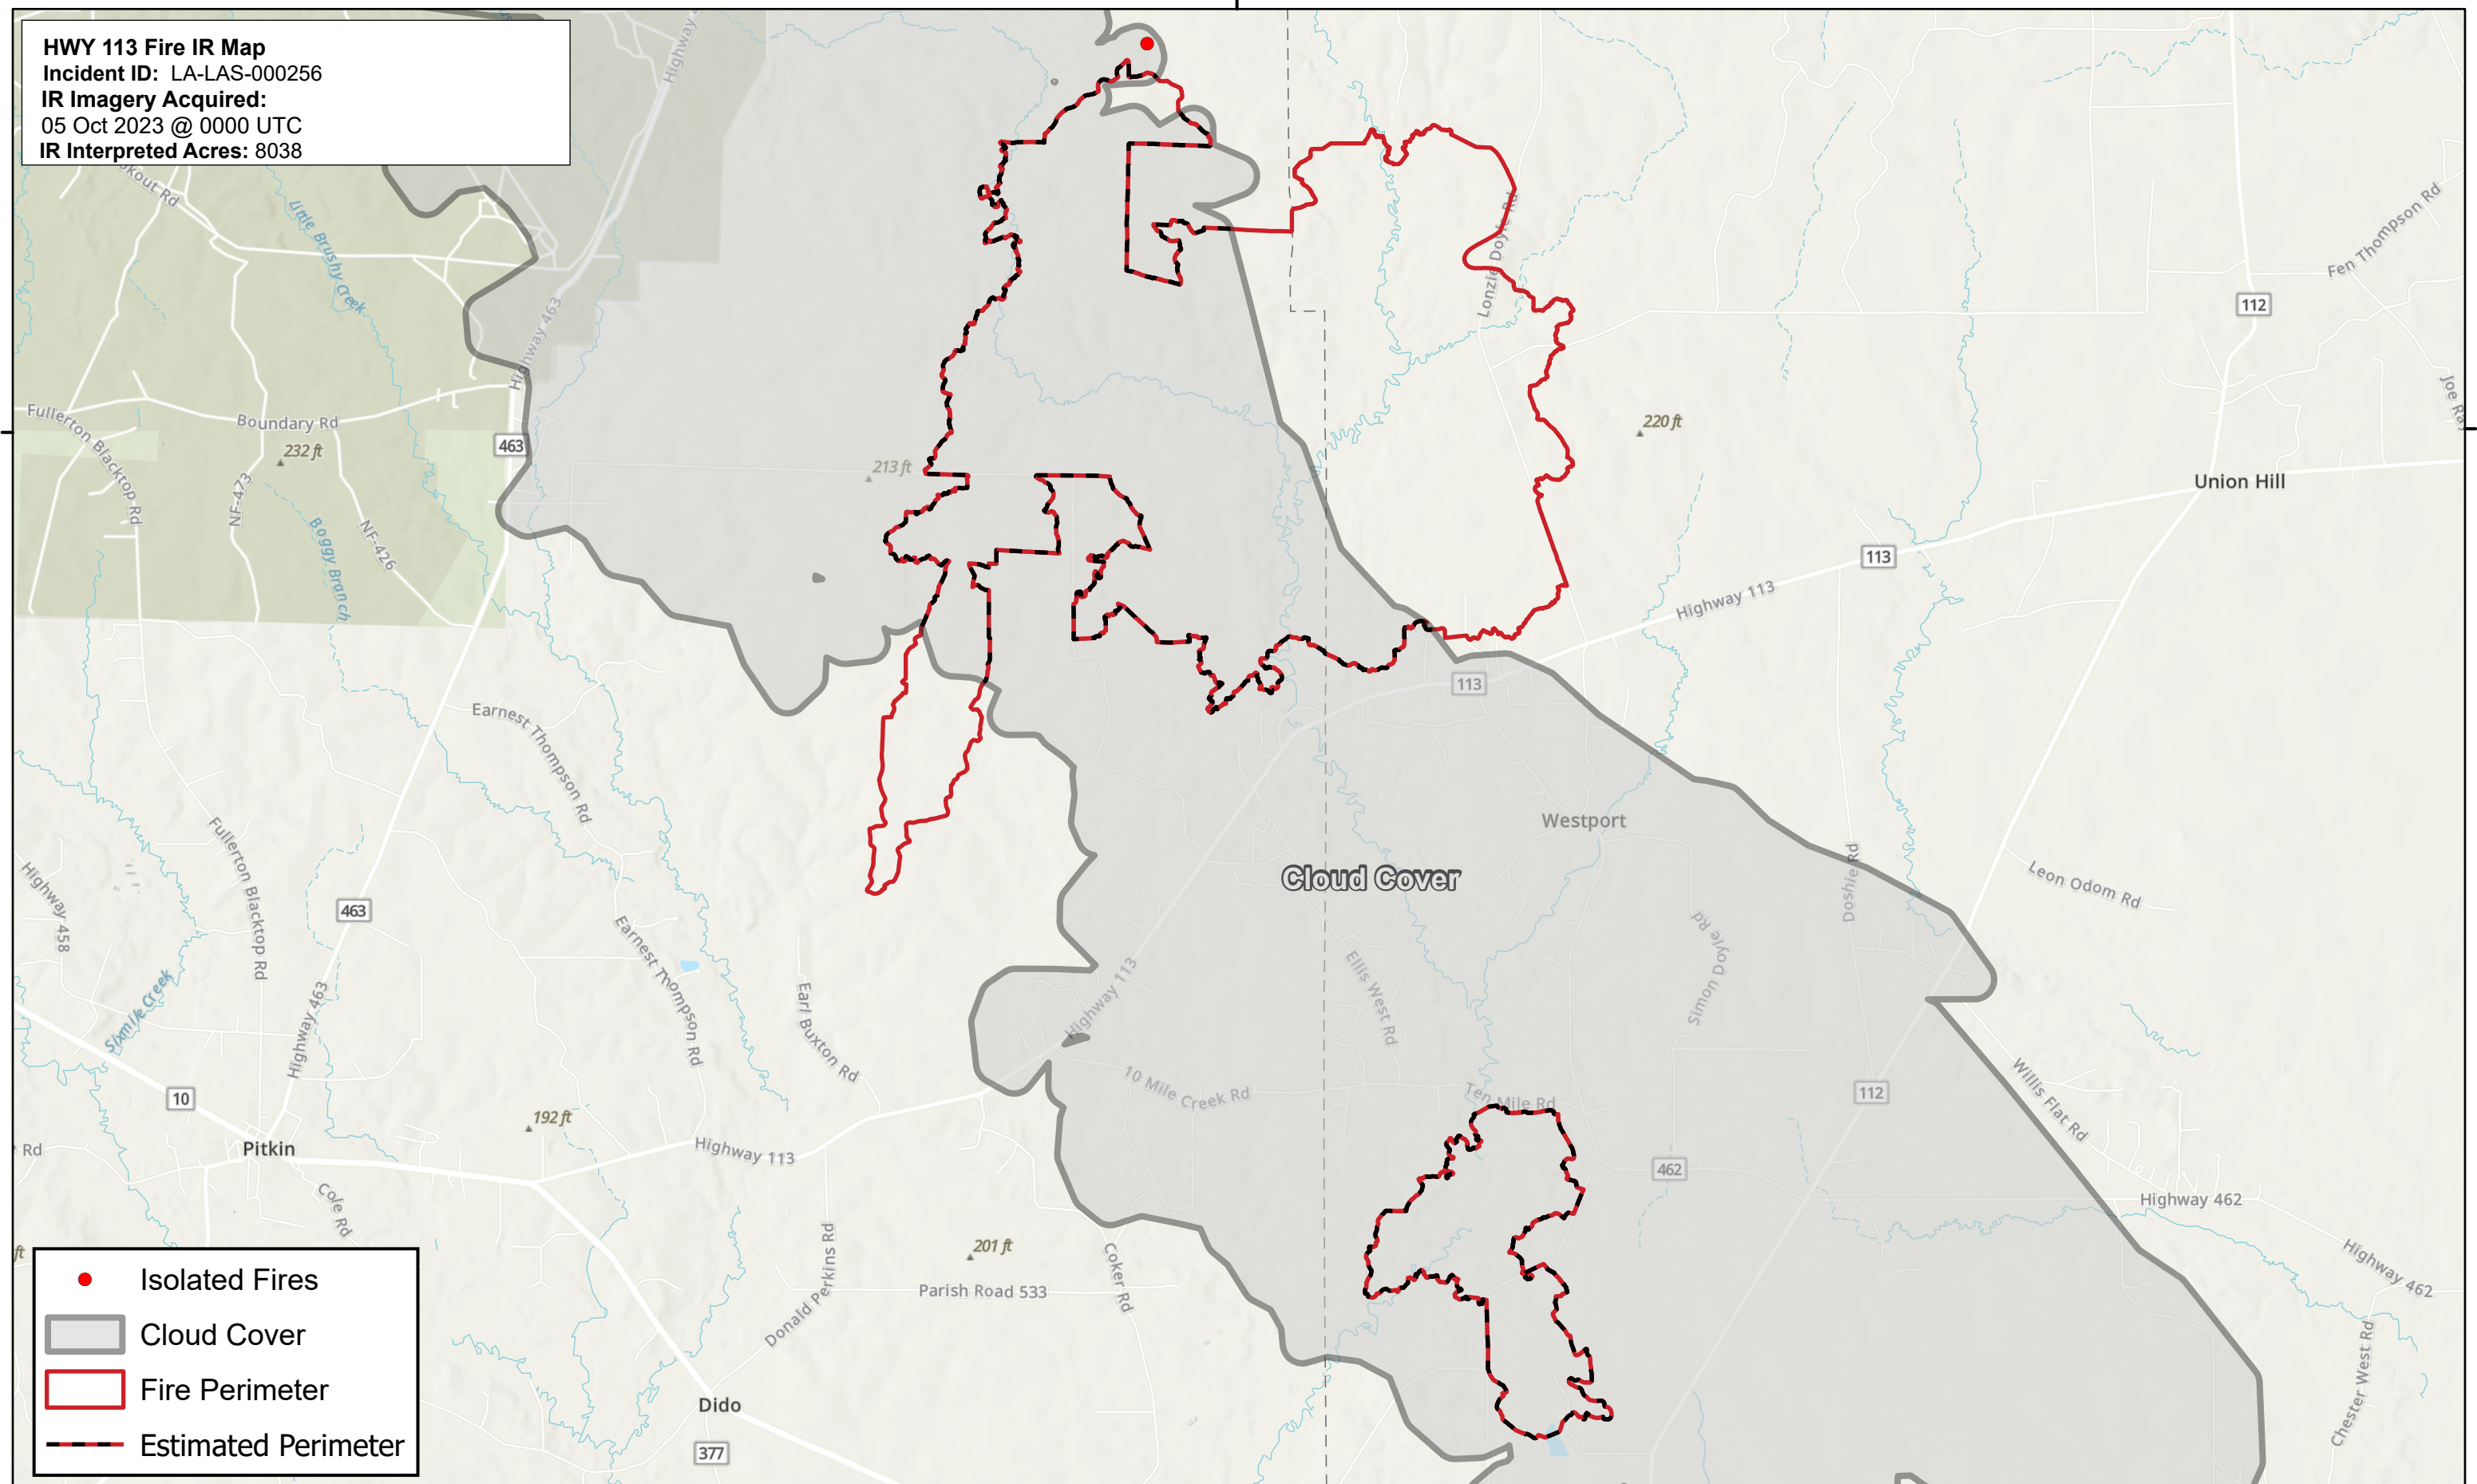

HWY 113 Fire IR Map
Incident ID: LA-LAS-000256
IR Imagery Acquired:
 05 Oct 2023 @ 0000 UTC
IR Interpreted Acres: 8038

- Isolated Fires
- Cloud Cover
- Fire Perimeter
- Estimated Perimeter