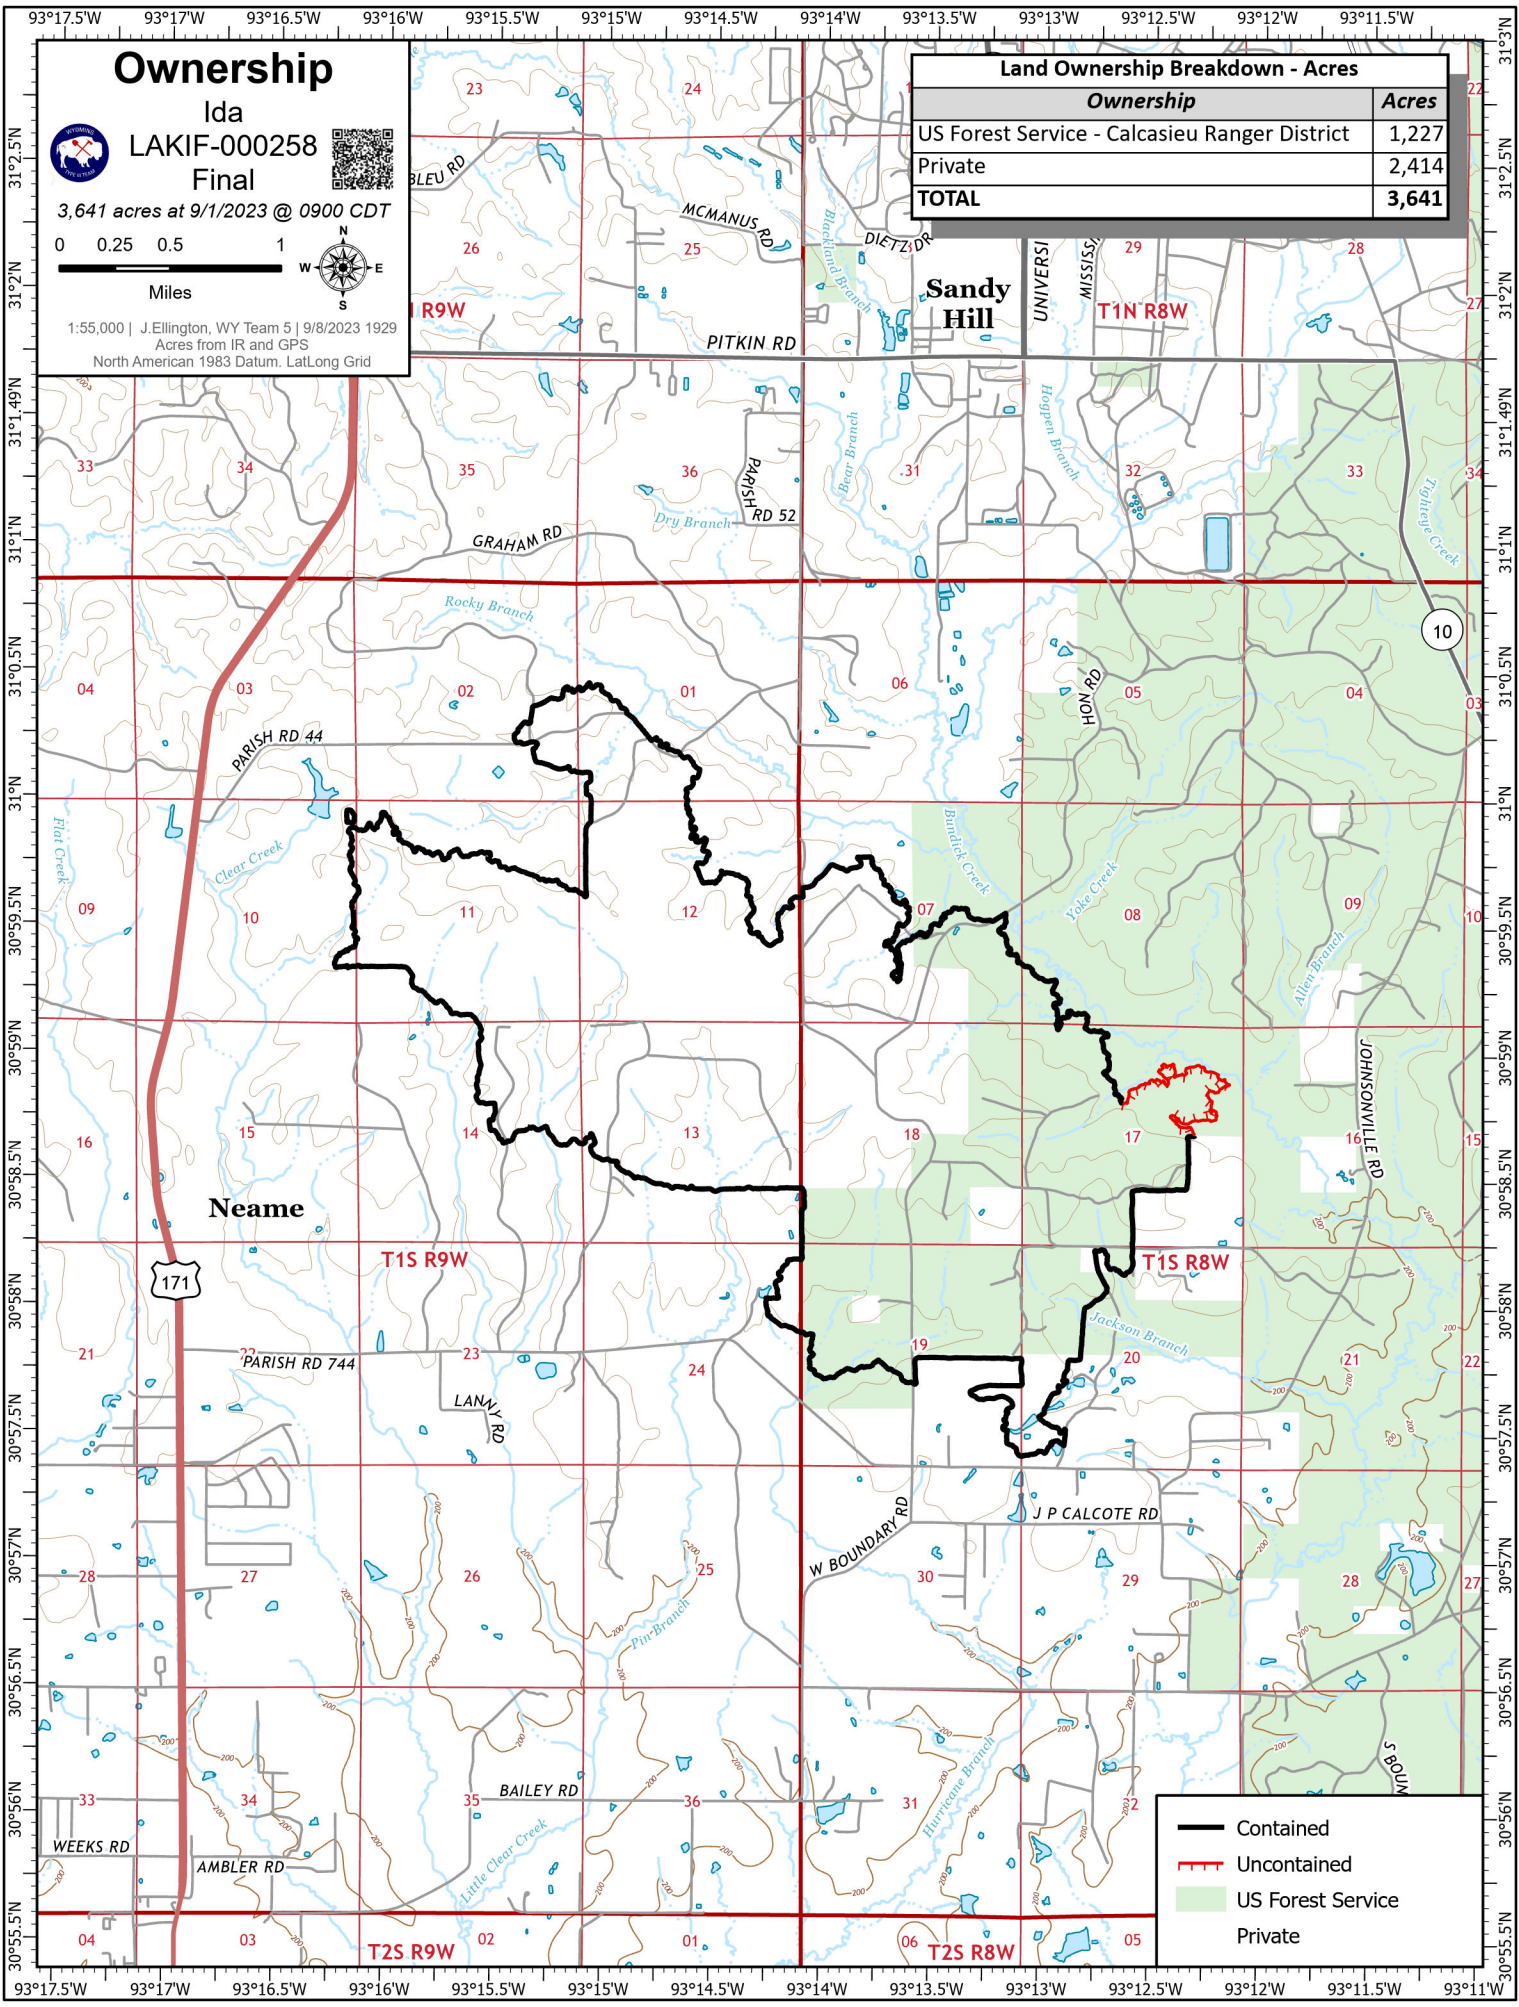

# Ownership

Ida  
LAKIF-000258  
Final

3,641 acres at 9/1/2023 @ 0900 CDT

1:55,000 | J.Ellington, WY Team 5 | 9/8/2023 1929  
Acres from IR and GPS  
North American 1983 Datum, LatLong Grid

## Land Ownership Breakdown - Acres

Ownership	Acres
US Forest Service - Calcasieu Ranger District	1,227
Private	2,414
<b>TOTAL</b>	<b>3,641</b>

- Contained
- Uncontained
- US Forest Service
- Private