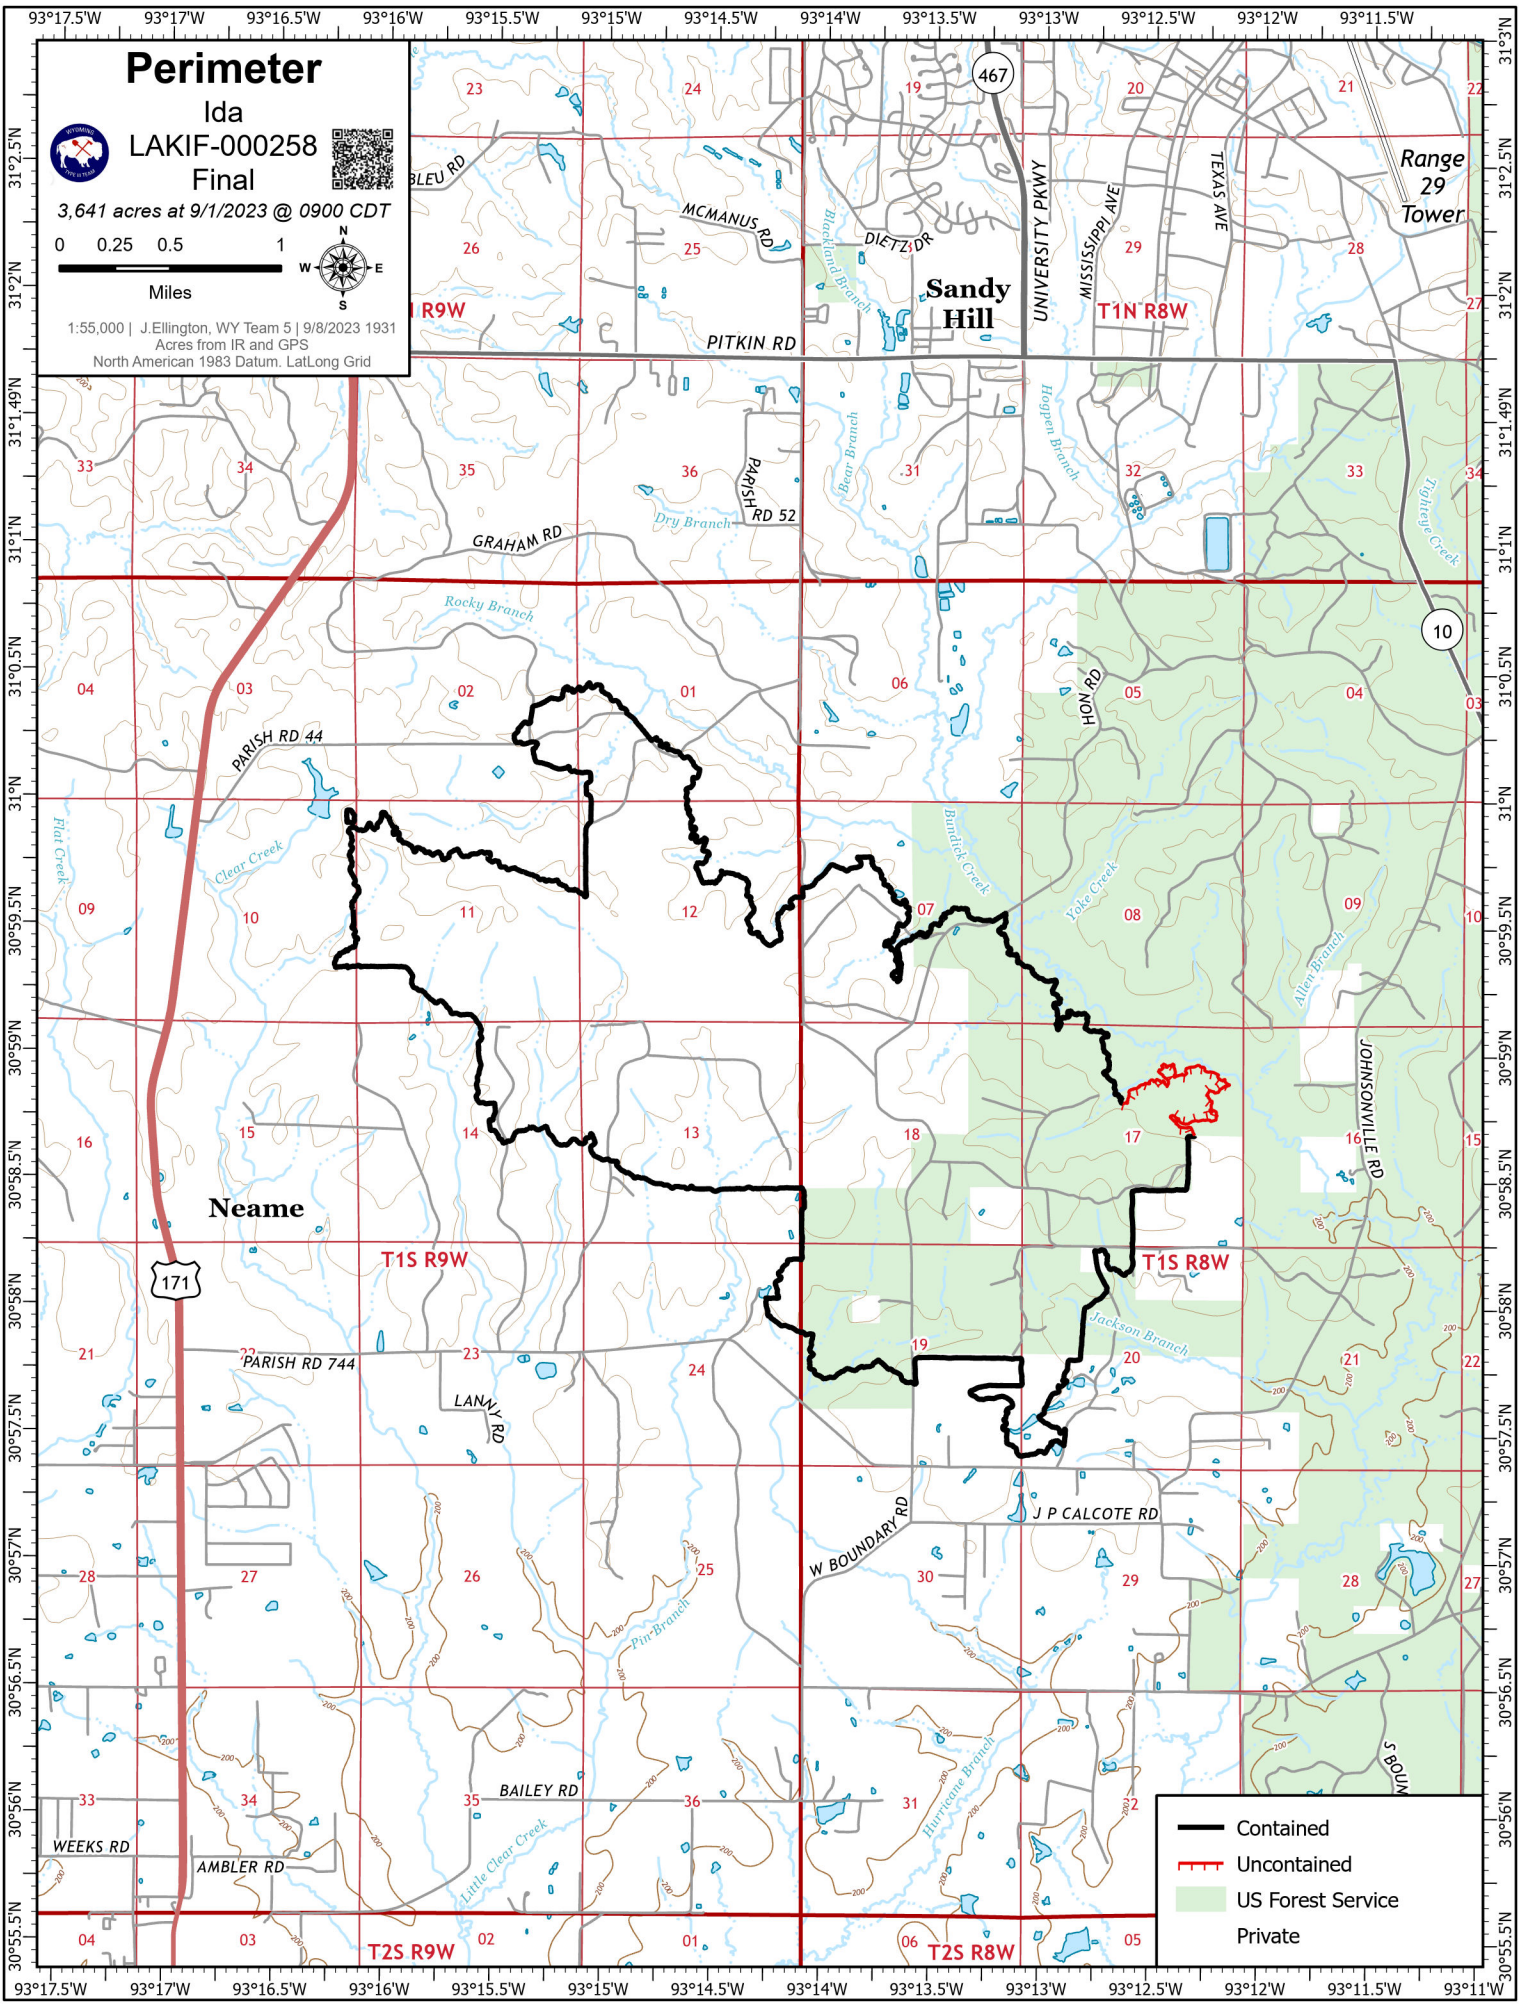

Perimeter

Ida

LAKIF-000258

Final

3,641 acres at 9/1/2023 @ 0900 CDT

0 0.25 0.5 1

Miles

1:55,000 | J.Ellington, WY Team 5 | 9/8/2023 1931
Acres from IR and GPS
North American 1983 Datum, LatLong Grid