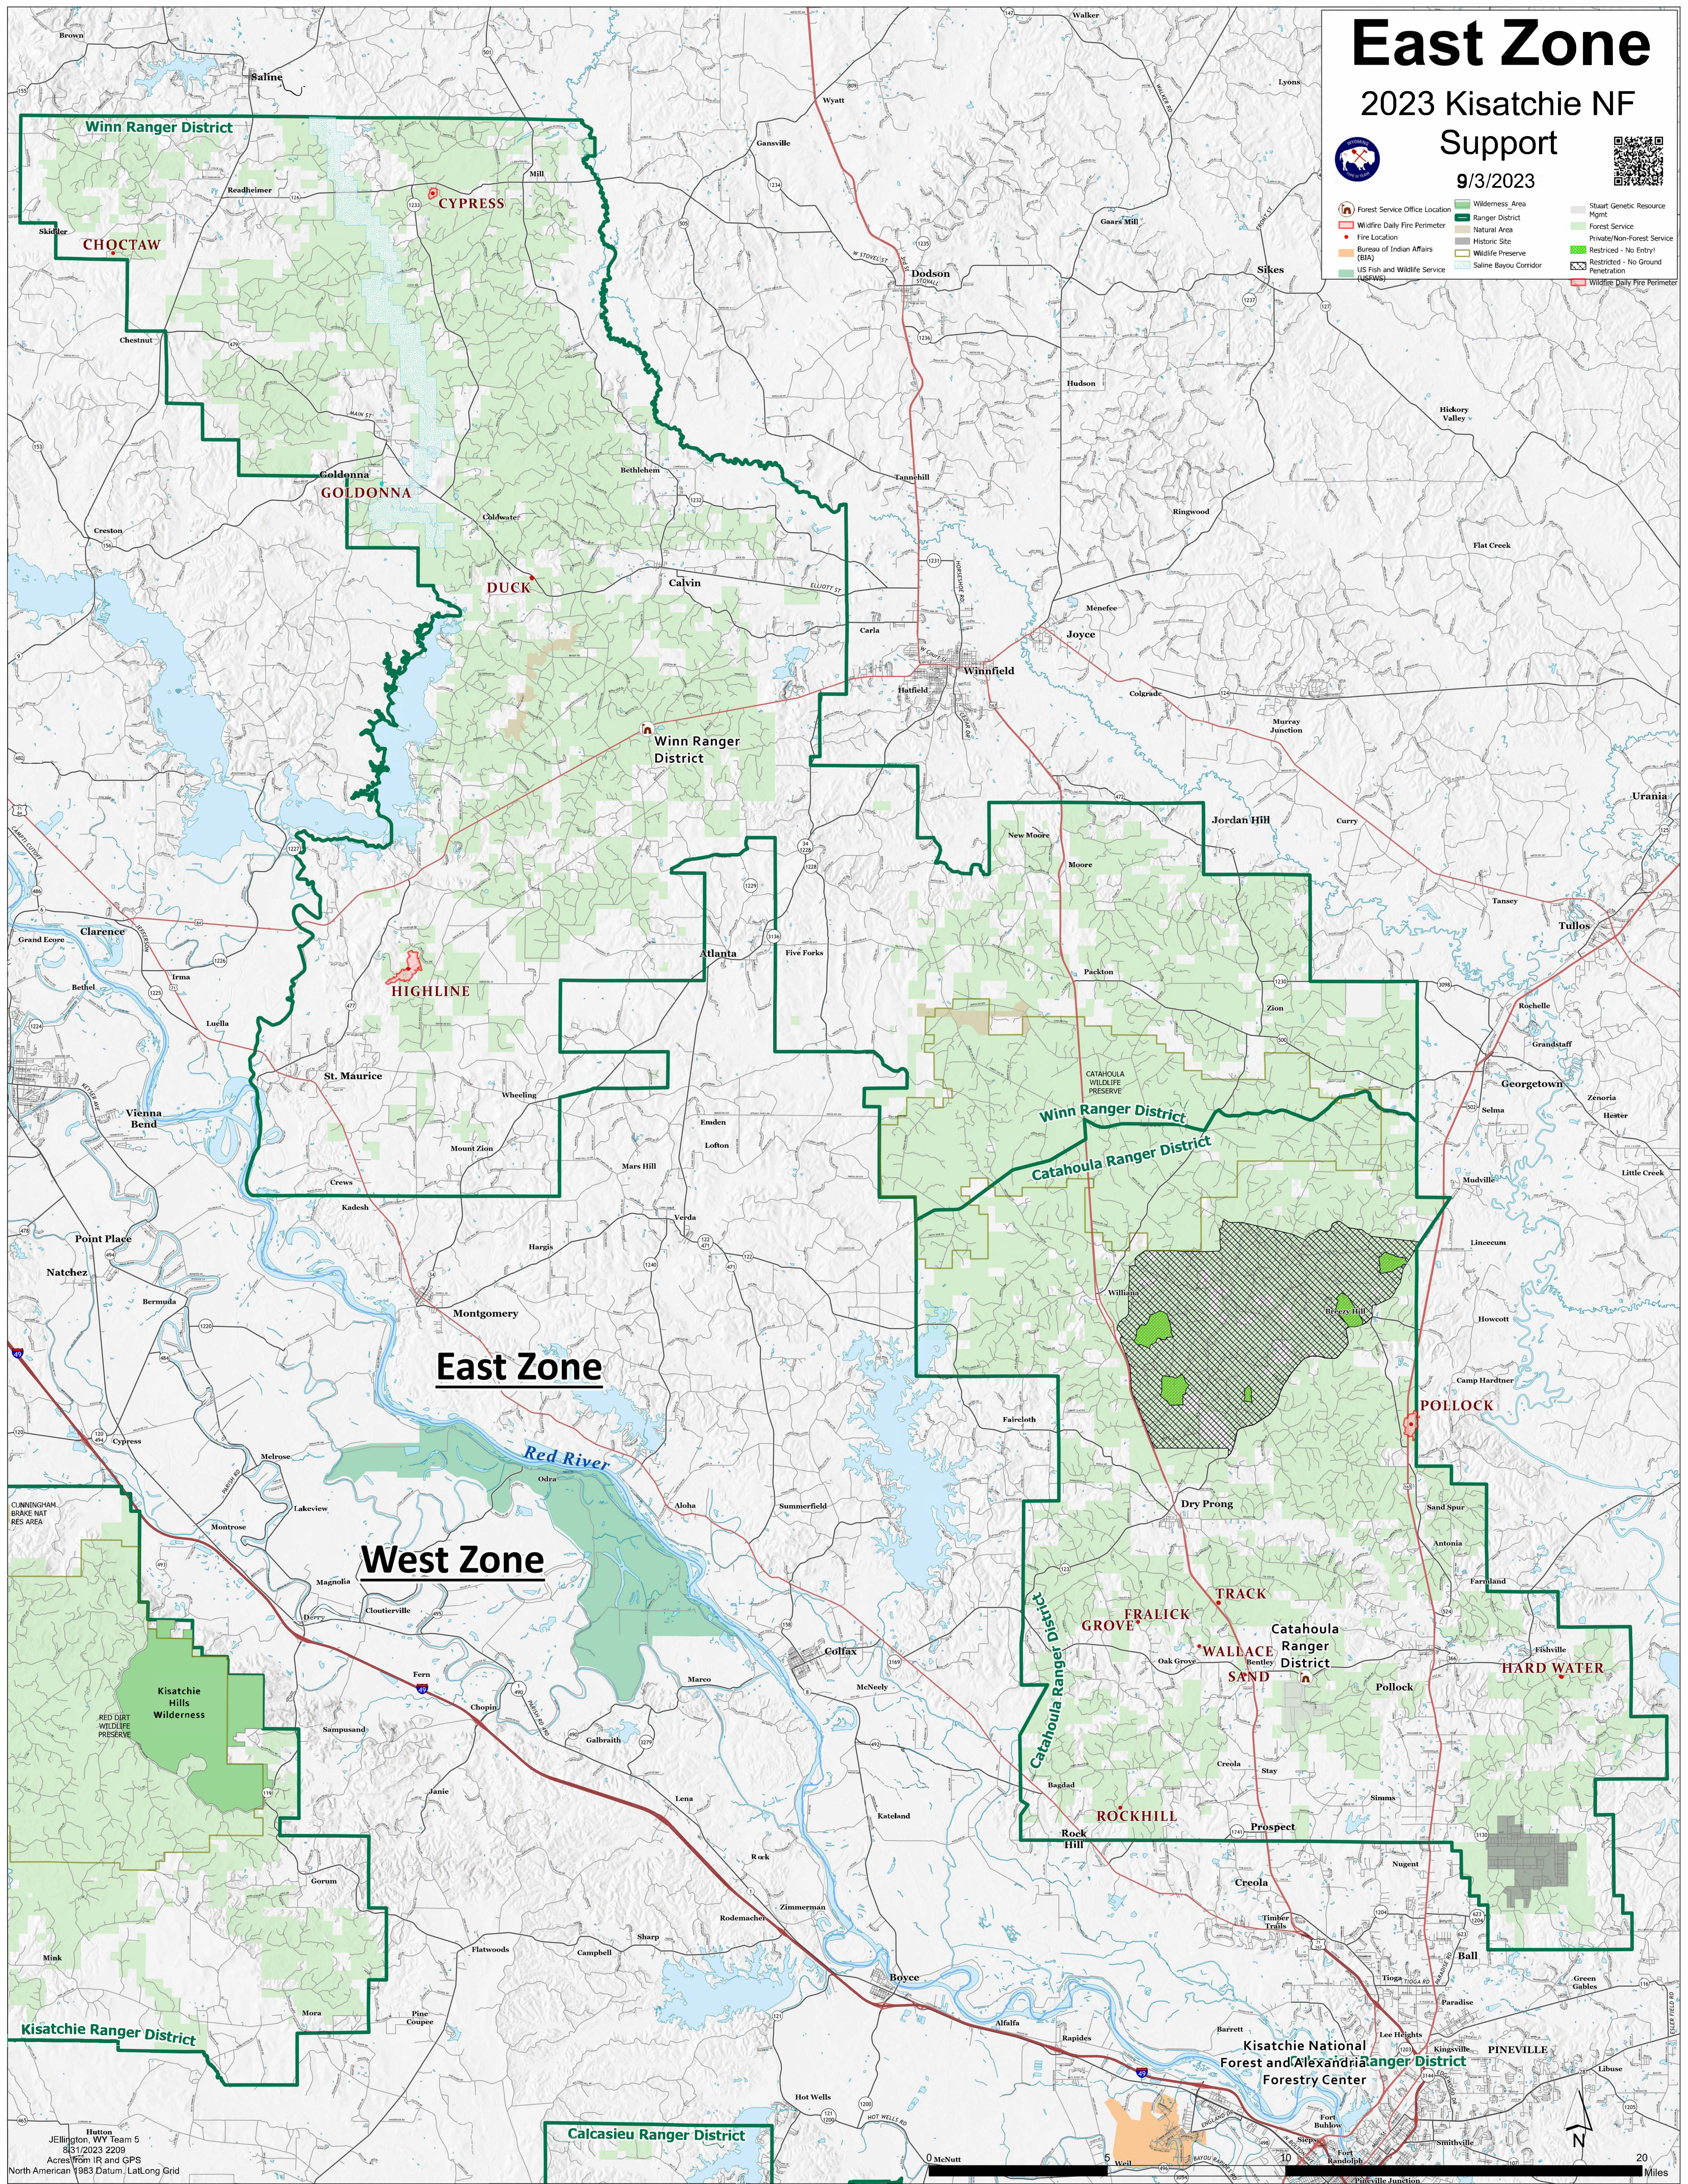

East Zone

2023 Kisatchie NF

Support

9/3/2023

- Forest Service Office Location
- Wildfire Daily Fire Perimeter
- Fire Location
- Bureau of Indian Affairs (BIA)
- US Fish and Wildlife Service (USFWS)
- Wilderness Area
- Ranger District
- Natural Area
- Historic Site
- Wildlife Preserve
- Saline Bayou Corridor
- Stuart Genetic Resource
- Forest Service
- Private/Non-Forest Service
- Restricted - No Entry
- Restricted - No Ground Penetration
- Wildfire Daily Fire Perimeter

East Zone

West Zone

Hutton
Jellington, WY Team 5
8/31/2023 2209
Acres from IR and GPS
North American 1983 Datum, Lat/Long Grid