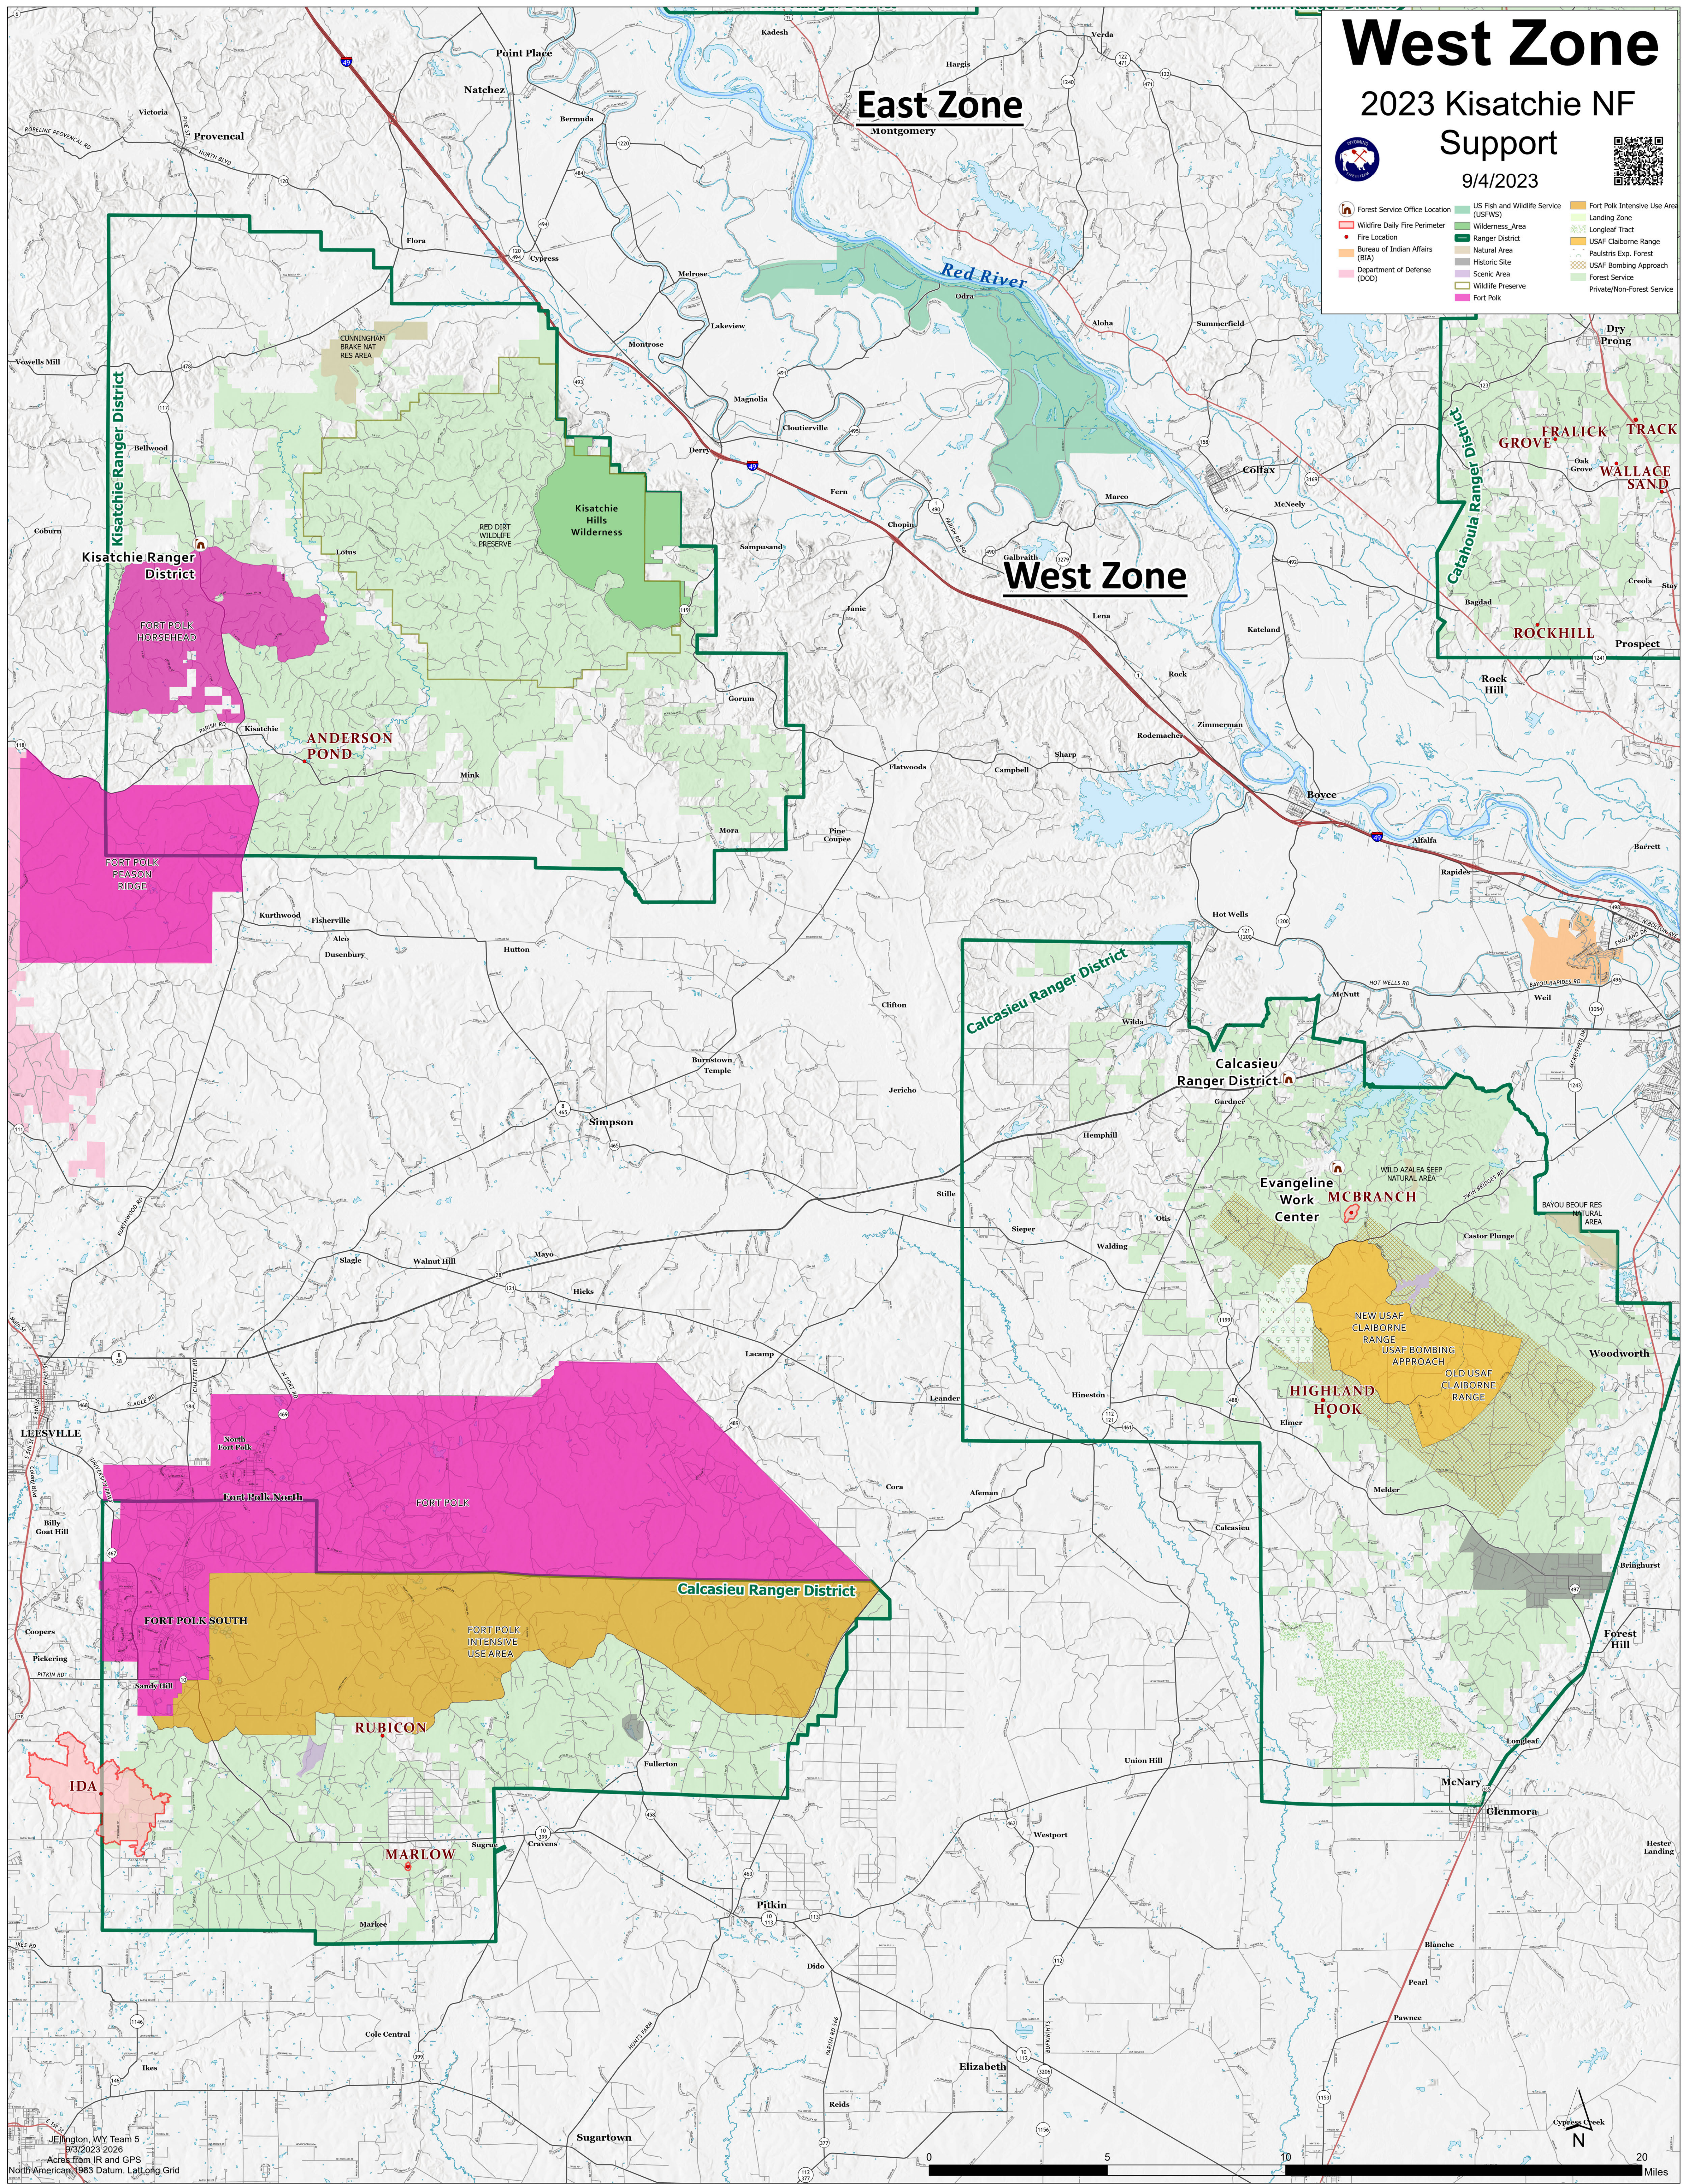

# West Zone

2023 Kisatchie NF

Support

9/4/2023

- Forest Service Office Location
- Wildfire Daily Fire Perimeter
- Fire Location
- Bureau of Indian Affairs (BIA)
- Department of Defense (DOD)
- US Fish and Wildlife Service (USFWS)
- Wilderness Area
- Ranger District
- Natural Area
- Historic Site
- Scenic Area
- Wildlife Preserve
- Fort Polk
- Fort Polk Intensive Use Area
- Landing Zone
- Longleaf Tract
- USAF Claiborne Range
- Paulsboro Exp. Forest
- USAF Bombing Approach
- Forest Service
- Private/Non-Forest Service

J. Ellington, WY Team 5  
9/3/2023 2026  
Acreage from IR and GPS  
North American 1983 Datum, Laid Long Grid