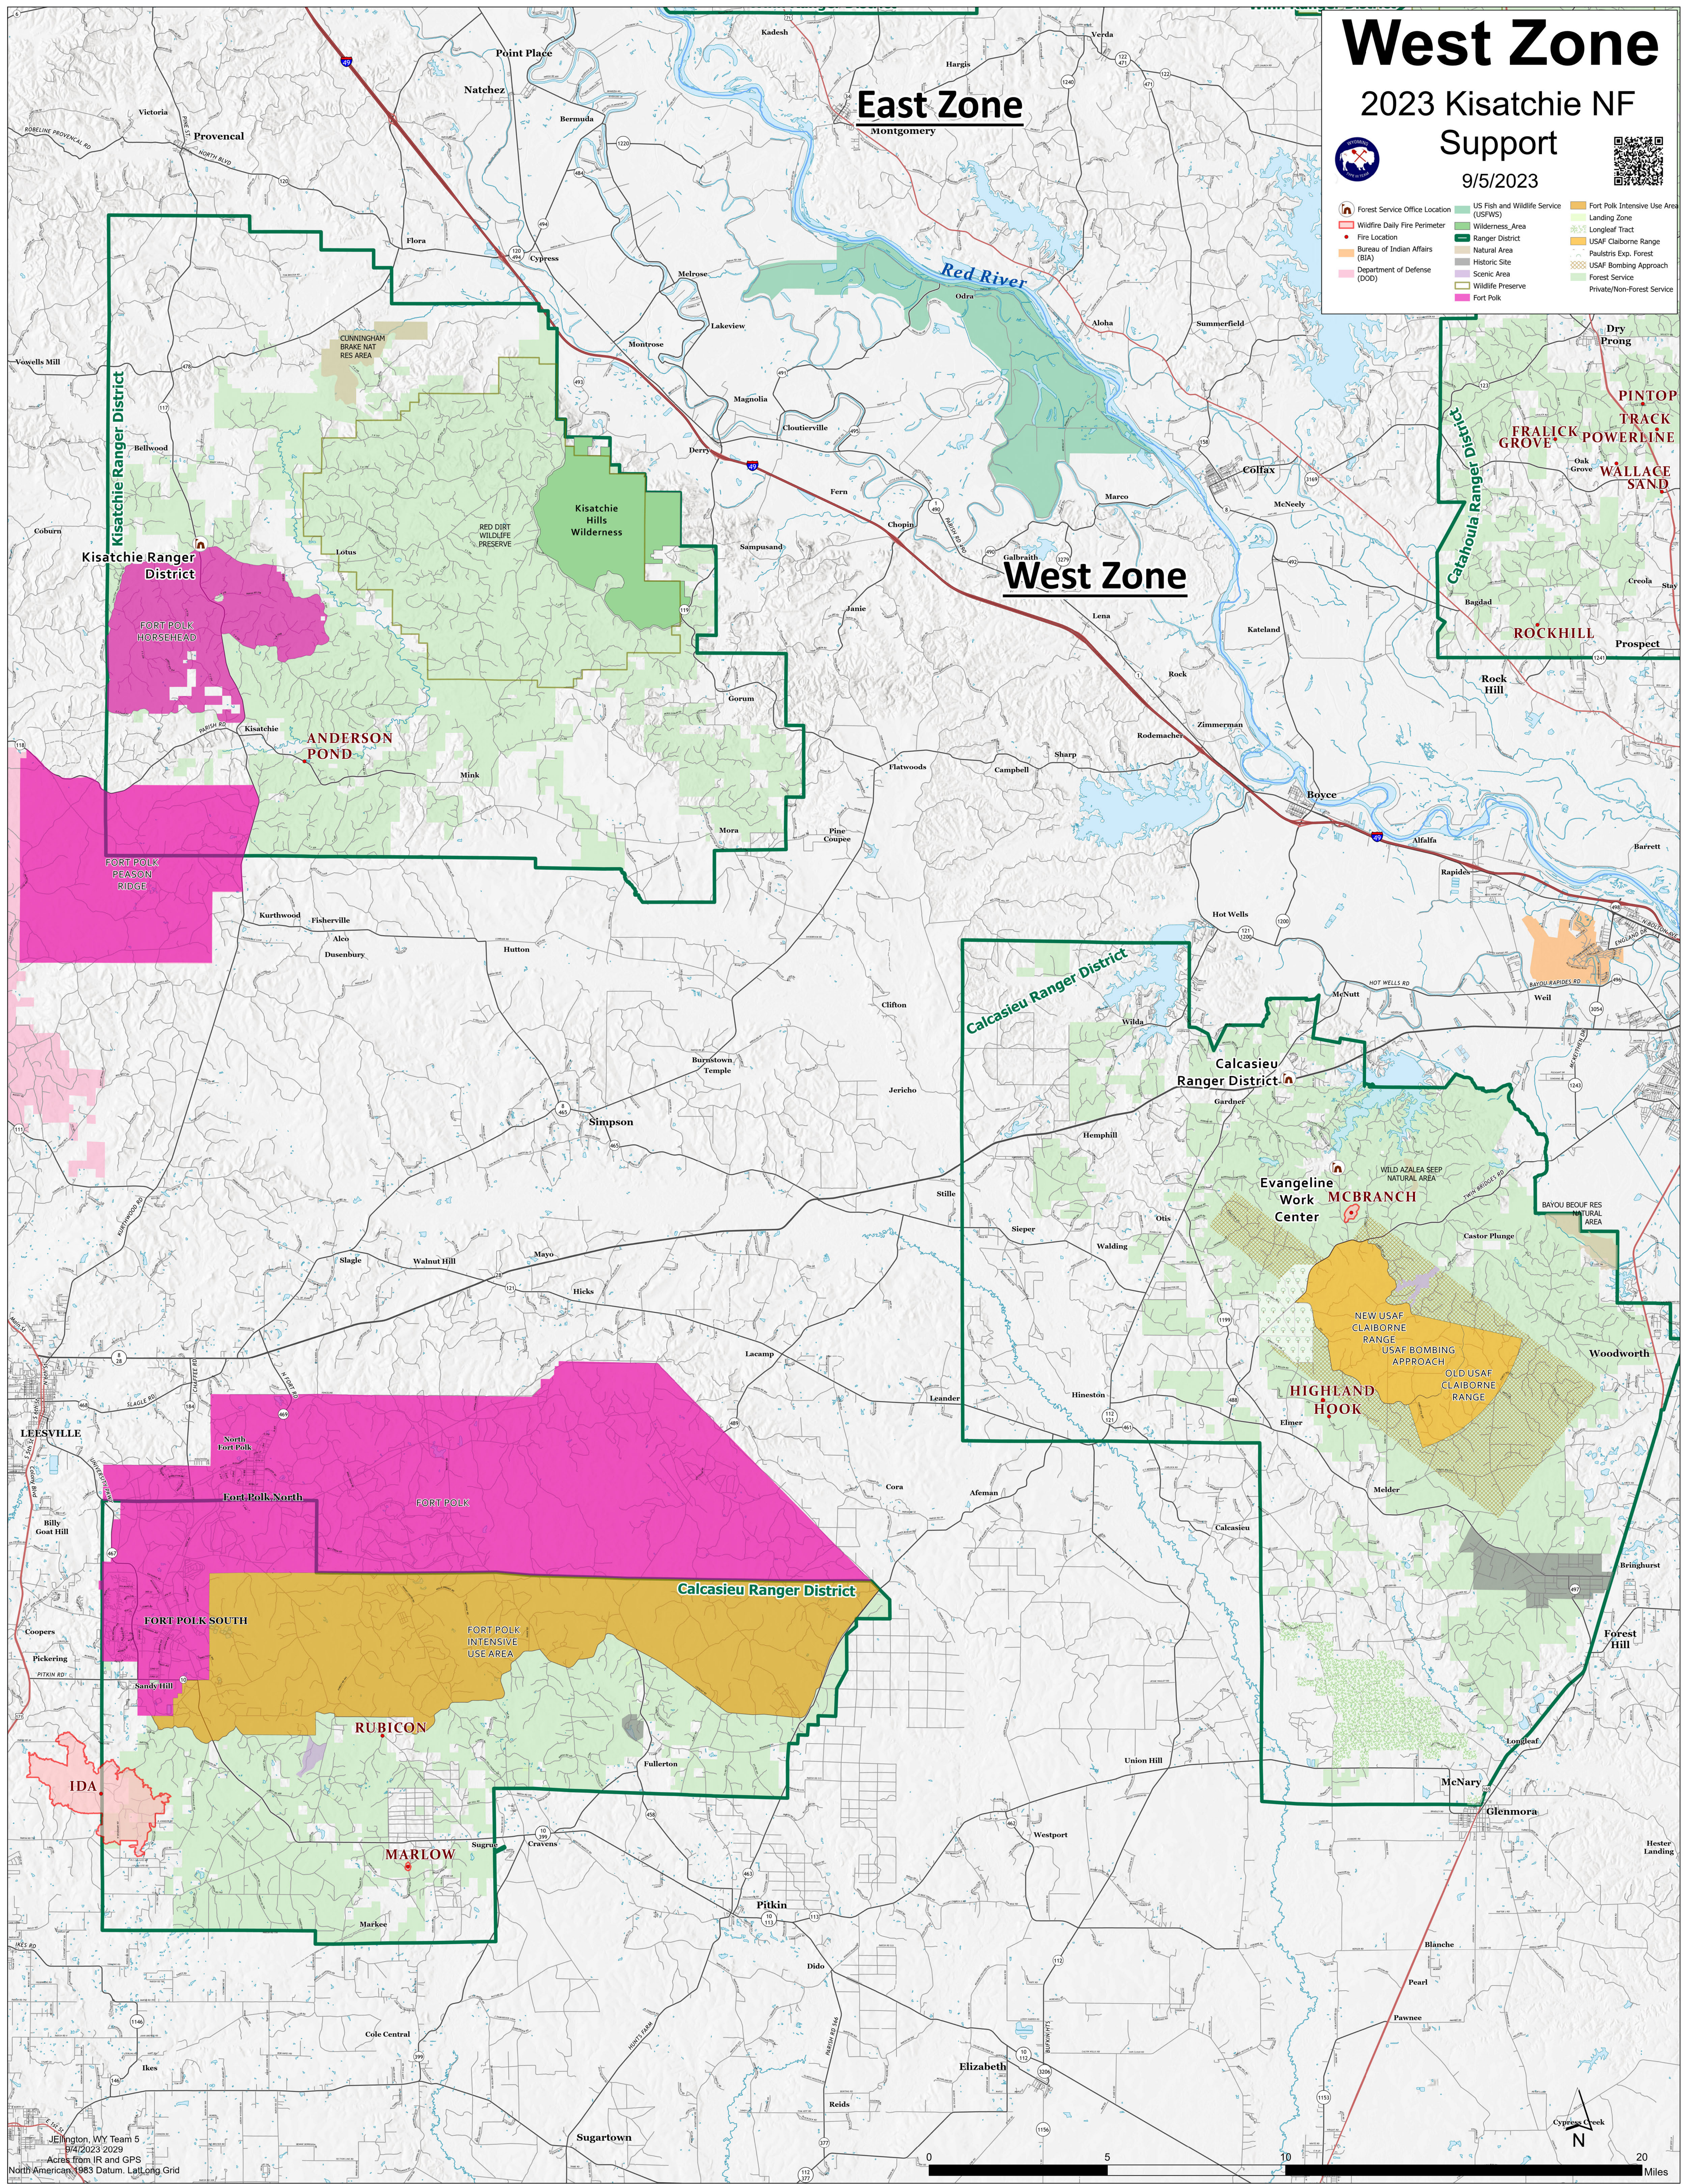

West Zone

2023 Kisatchie NF

Support

9/5/2023

- Forest Service Office Location
- Wildfire Daily Fire Perimeter
- Fire Location
- Bureau of Indian Affairs (BIA)
- Department of Defense (DOD)
- US Fish and Wildlife Service (USFWS)
- Wilderness Area
- Ranger District
- Natural Area
- Historic Site
- Scenic Area
- Wildlife Preserve
- Fort Polk Intensive Use Area
- Landing Zone
- Longleaf Tract
- USAF Claiborne Range
- Paulsboro Exp. Forest
- USAF Bombing Approach
- Forest Service
- Private/Non-Forest Service

J. Ellington, WY Team 5
9/4/2023 2023
Acreage from IR and GPS
North American 1983 Datum, Laid Long Grid