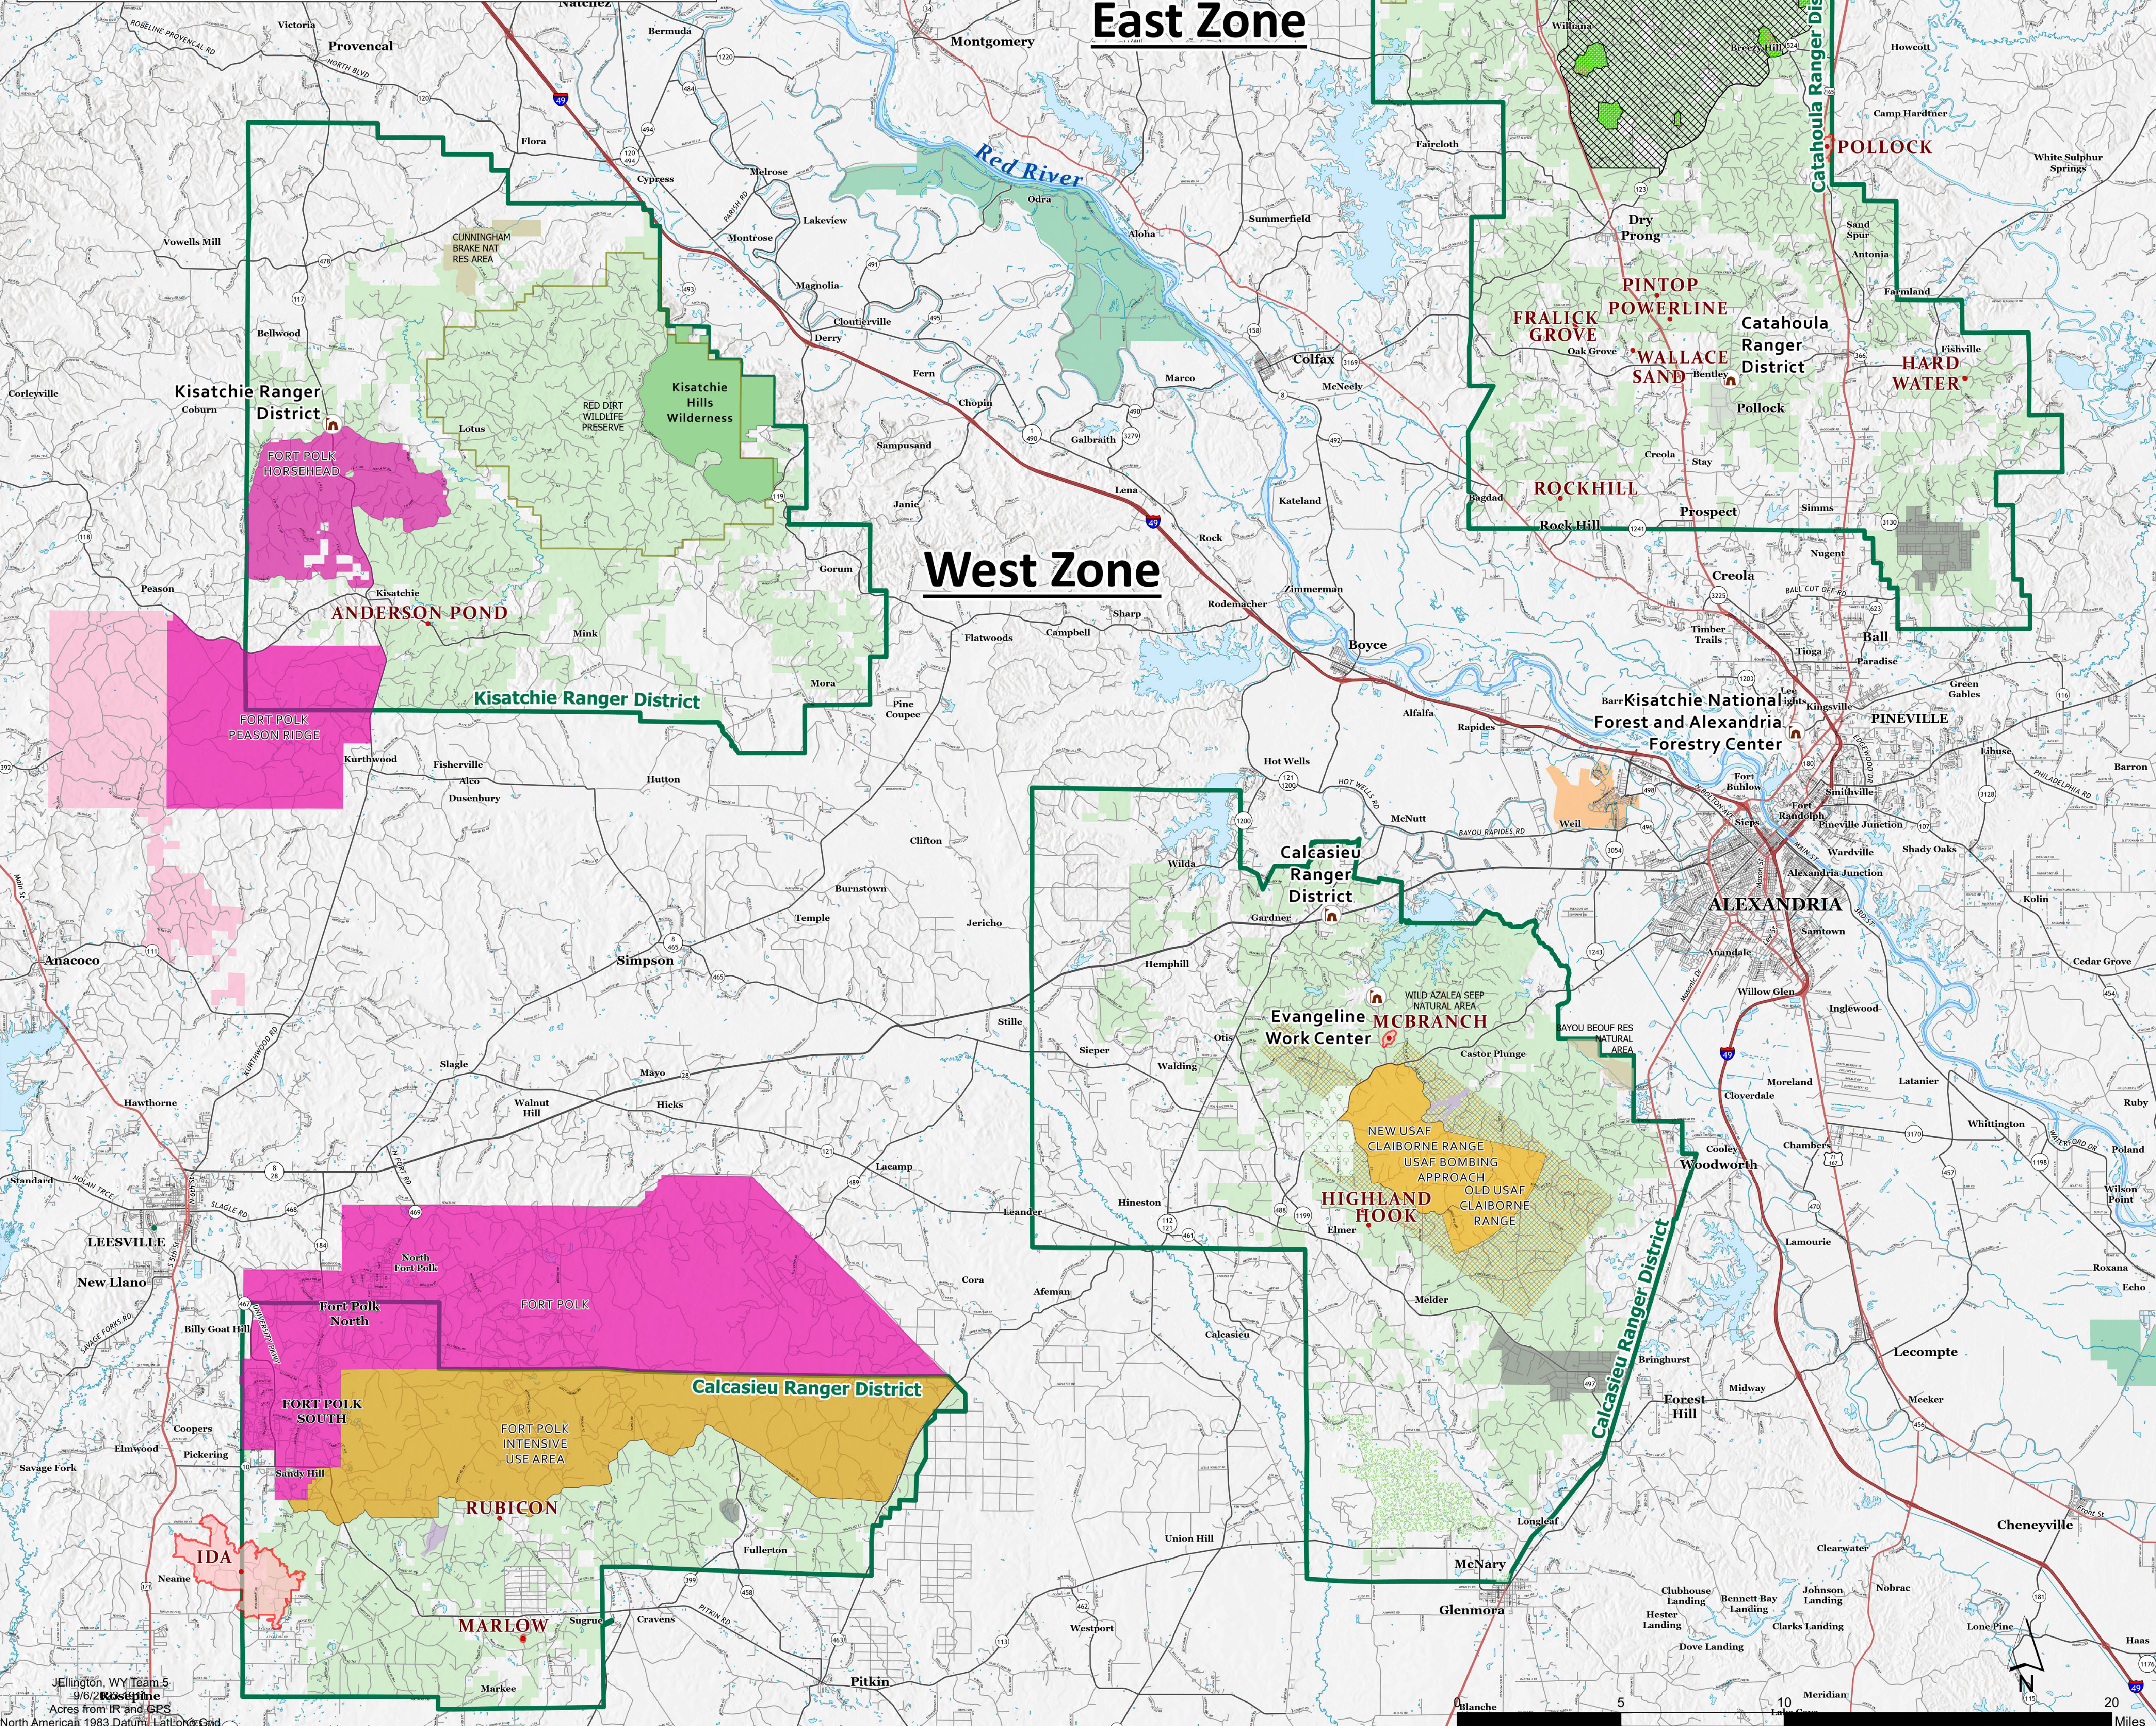

Operations

2023 Kisatchie NF

Support

9/7/2023

- Forest Service Office Location
- Wildfire Daily Fire Perimeter
- Bureau of Indian Affairs (BIA)
- Bureau of Land Management (BLM)
- Department of Defense (DOD)
- US Fish and Wildlife Service (USFWS)
- Wilderness Area
- Ranger District
- Natural Area
- Historic Site
- Scenic Area
- Wildlife Preserve
- Fort Polk Intensive Use Area
- Landing Zone
- Longleaf Tract
- USAF Claiborne Range
- Paulstris Exp. Forest
- Saline Bayou Corridor
- Shant Genetic Resource Mgmt
- USAF Bombing Approach
- Forest Service Private/Non-Forest Service
- Restricted - No Entry
- Restricted - No Ground Penetration

*No perimeter, acres estimated (from WildCAD-E)

TOTAL NUMBER OF FIRES: 25

TOTAL ACRES: 4,230

East Zone

West Zone