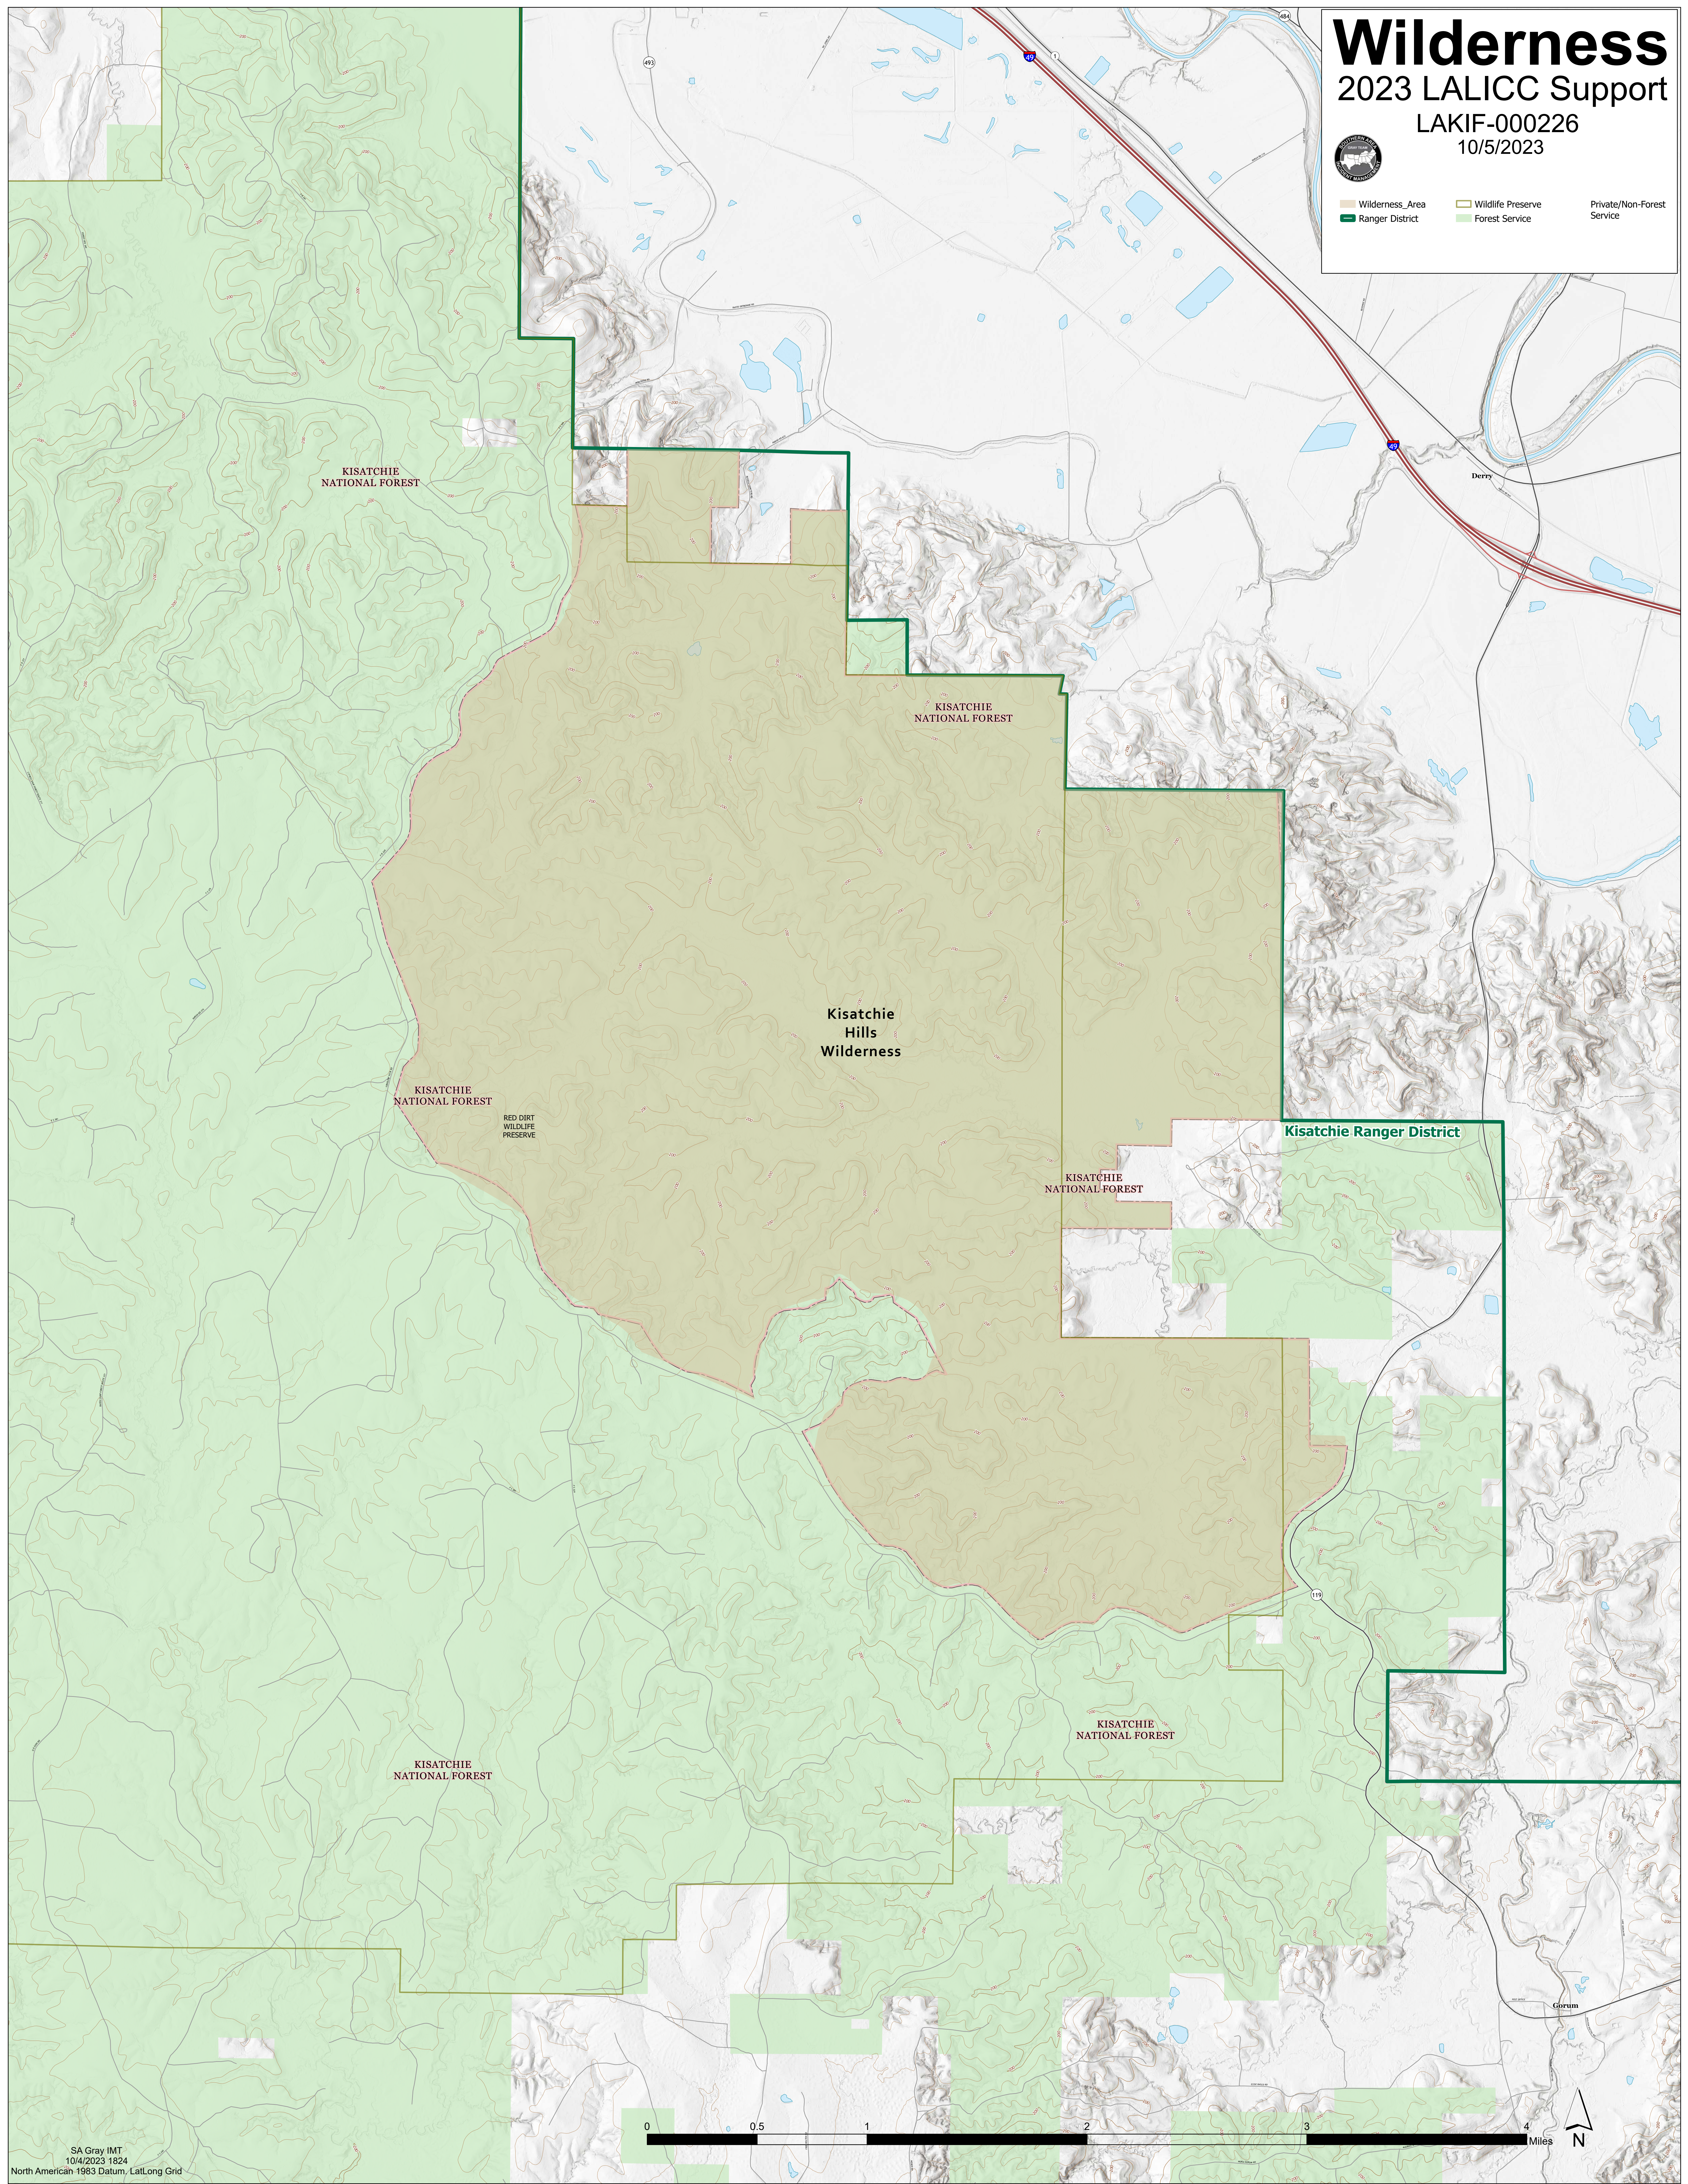

Wilderness

2023 LALICC Support

LAKIF-000226

10/5/2023

Wilderness Area Wildlife Preserve Private/Non-Forest Service

Ranger District Forest Service

KISATCHIE NATIONAL FOREST

KISATCHIE NATIONAL FOREST

Kisatchie Hills Wilderness

KISATCHIE NATIONAL FOREST

RED DIRT WILDLIFE PRESERVE

Kisatchie Ranger District

KISATCHIE NATIONAL FOREST

KISATCHIE NATIONAL FOREST

KISATCHIE NATIONAL FOREST