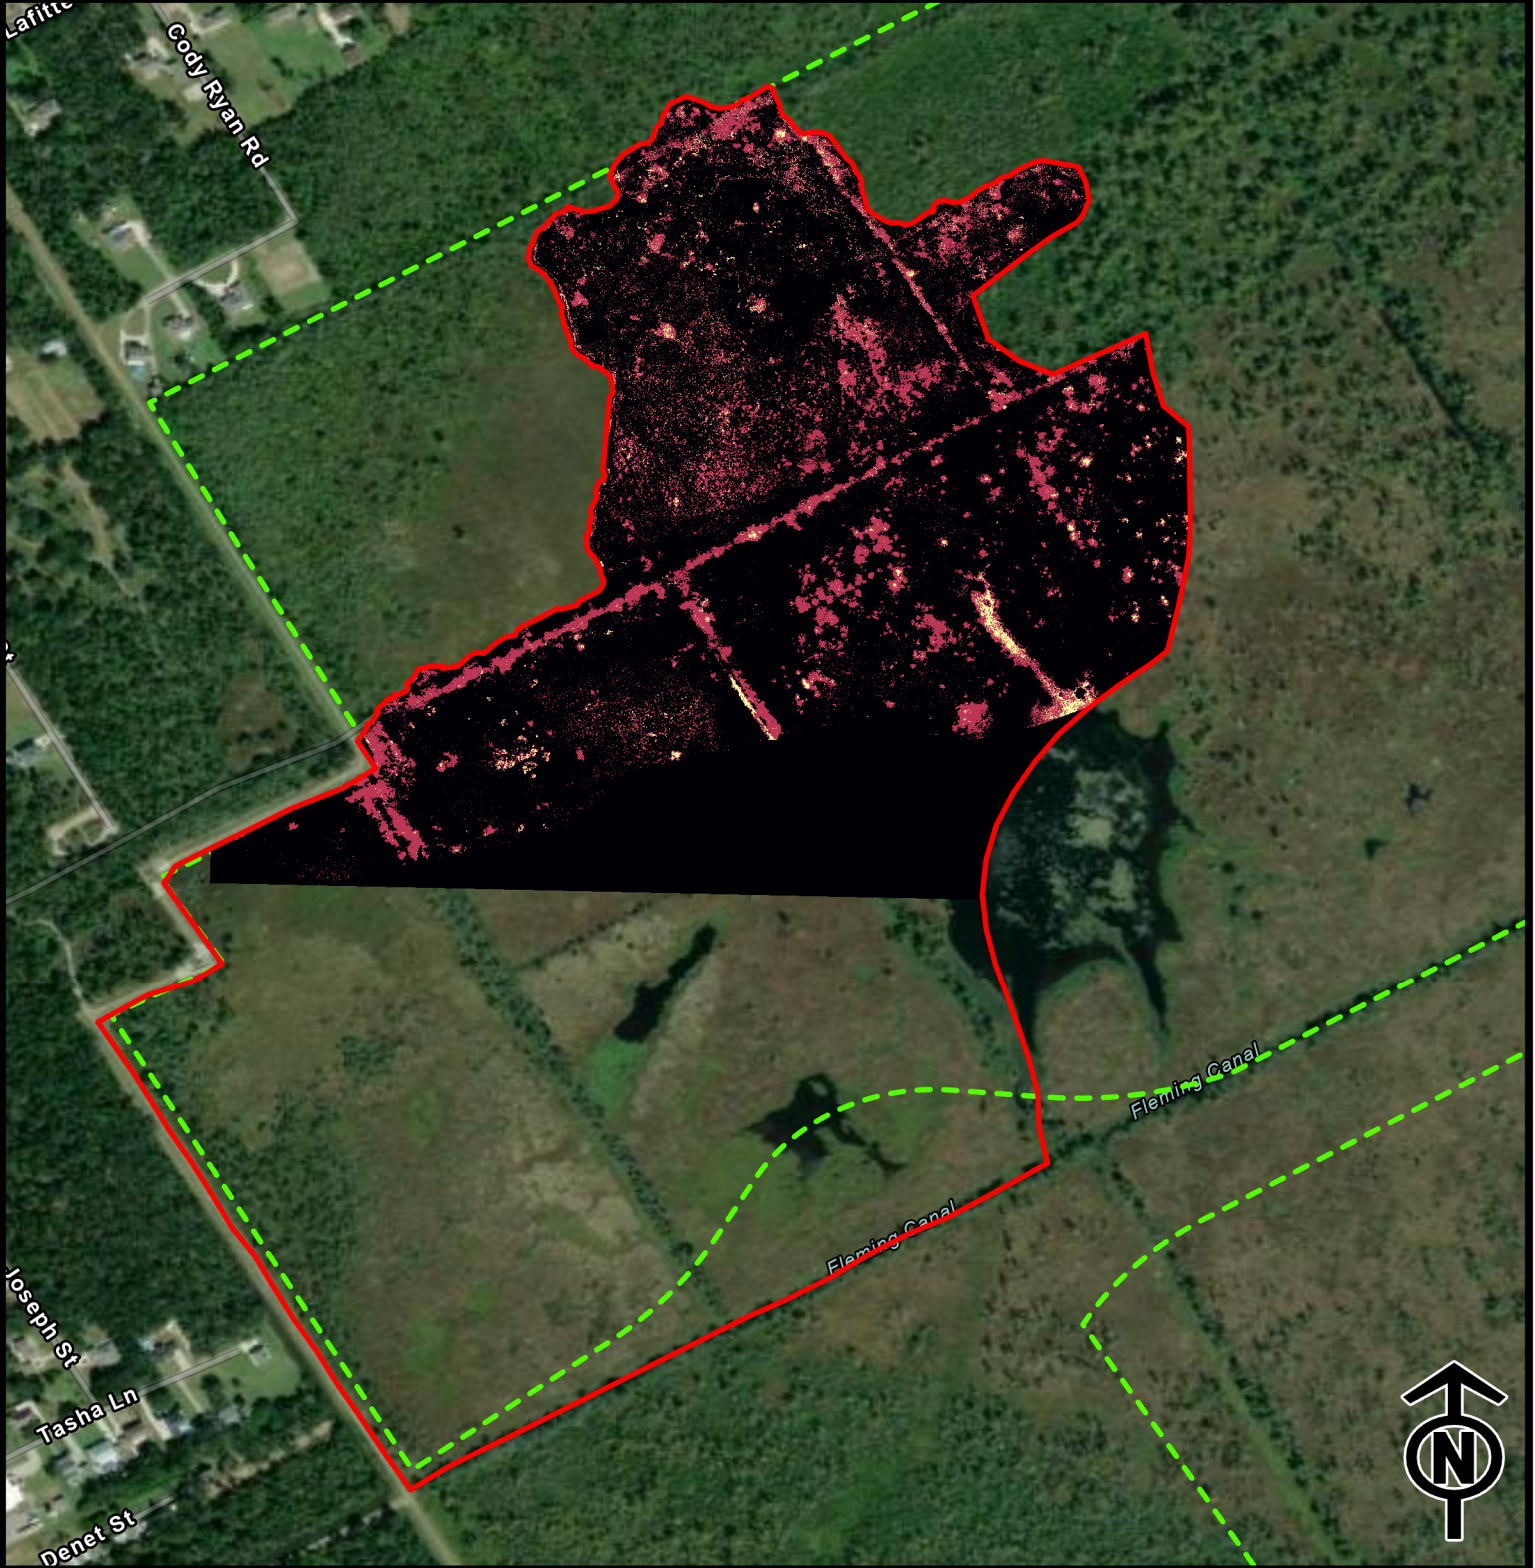

Lafitte

Jean Lafitte National Historical Park and Preserve

National Park Service
U.S. Department of the Interior

147 Acres

Heat Signatures 1900
10.28.23

-  10.30.23 Lafitte Wildfire Perimeter
-  NPS Park Boundary