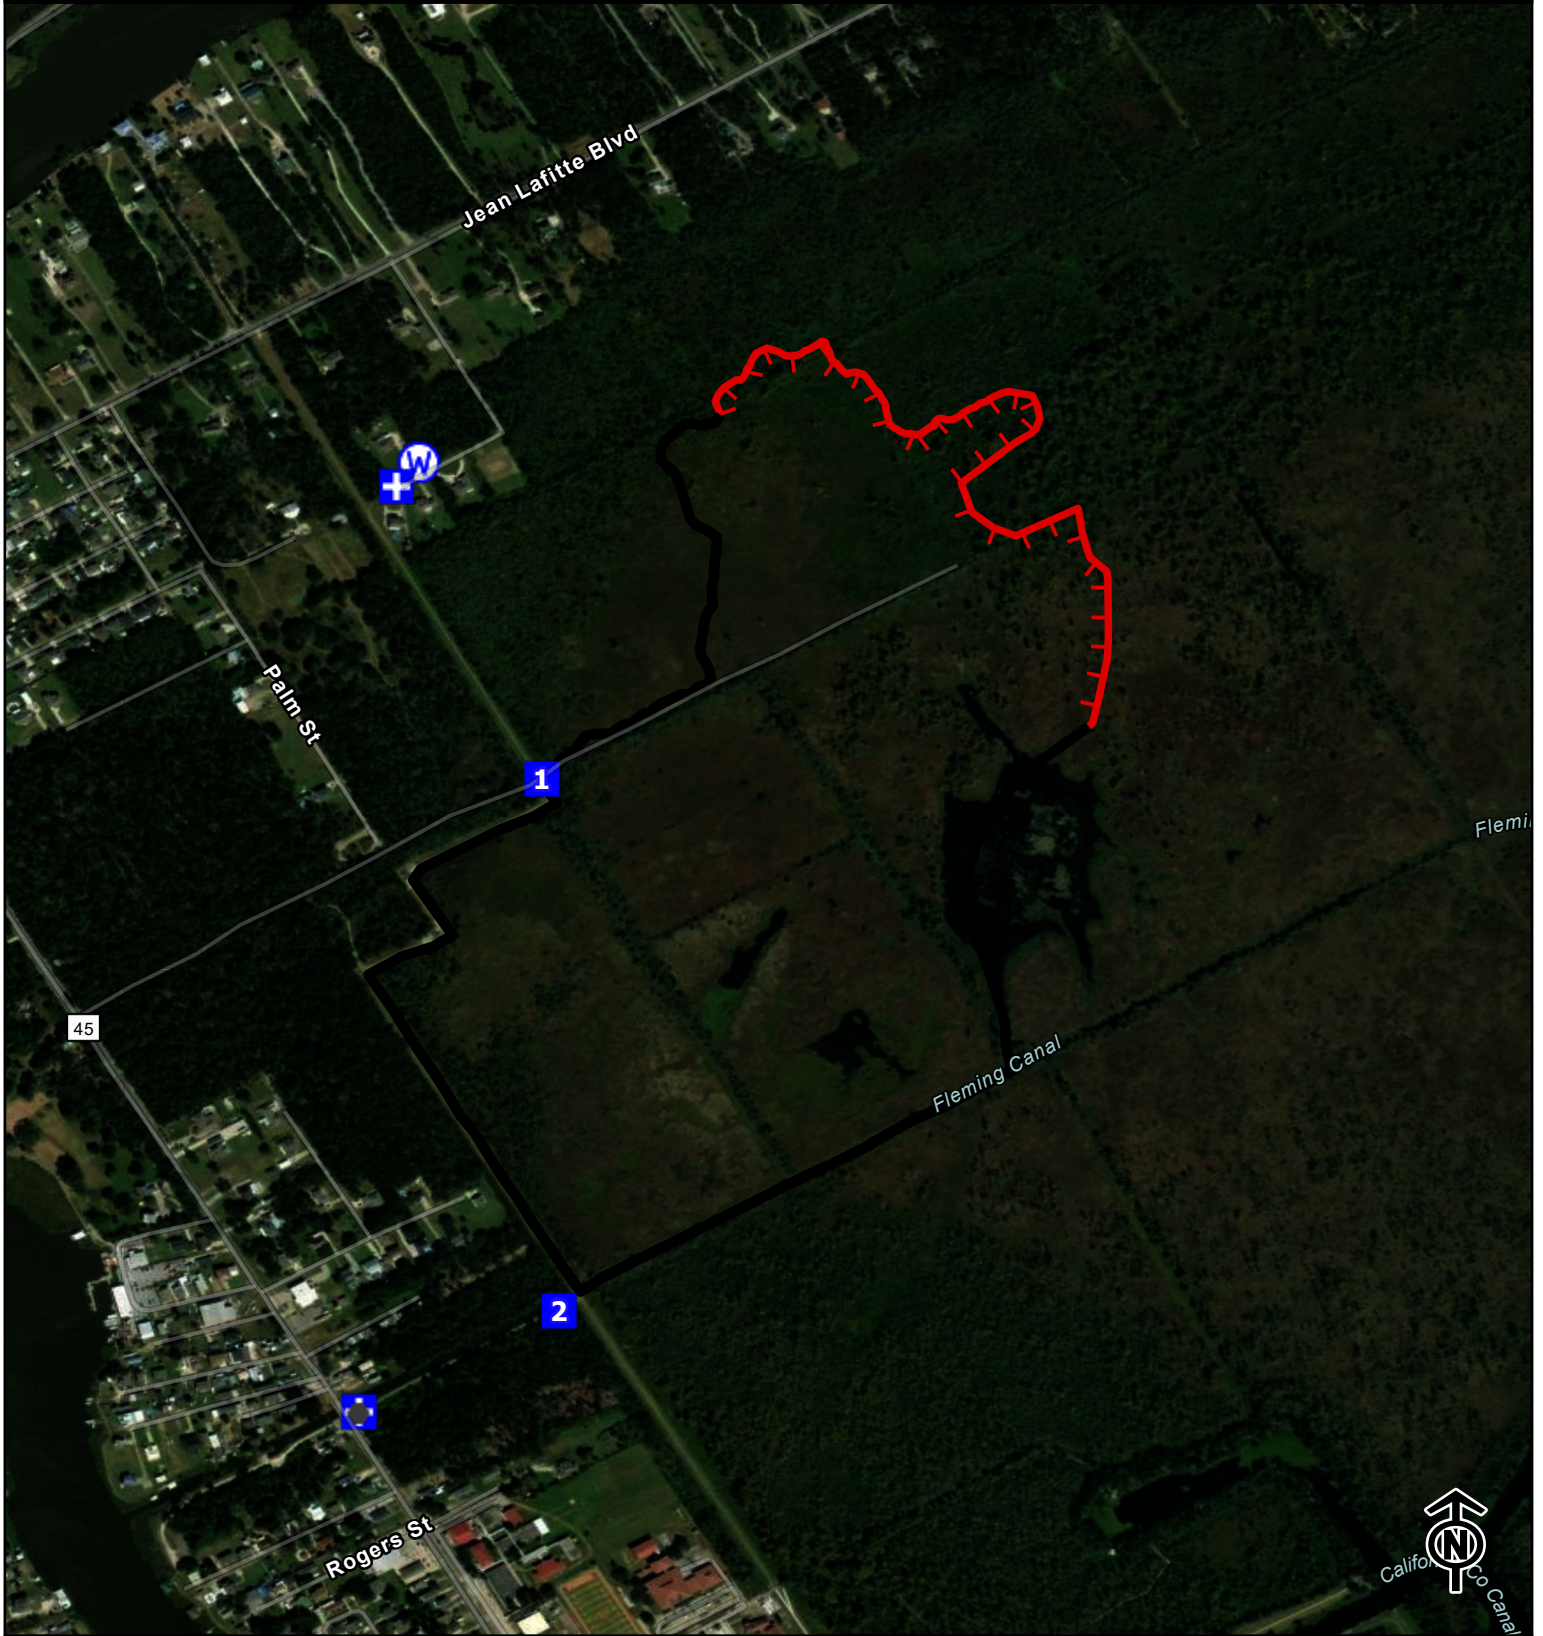

Lafitte Wildfire

Jean Lafitte National Historical Park and Preserve

National Park Service
U.S. Department of the Interior

11-01-23

70% Containment as of
11-01-23

147 Acres

Legend

-  Medical
-  Drop Point
-  Other
-  Water Source
-  Contained
-  Uncontained