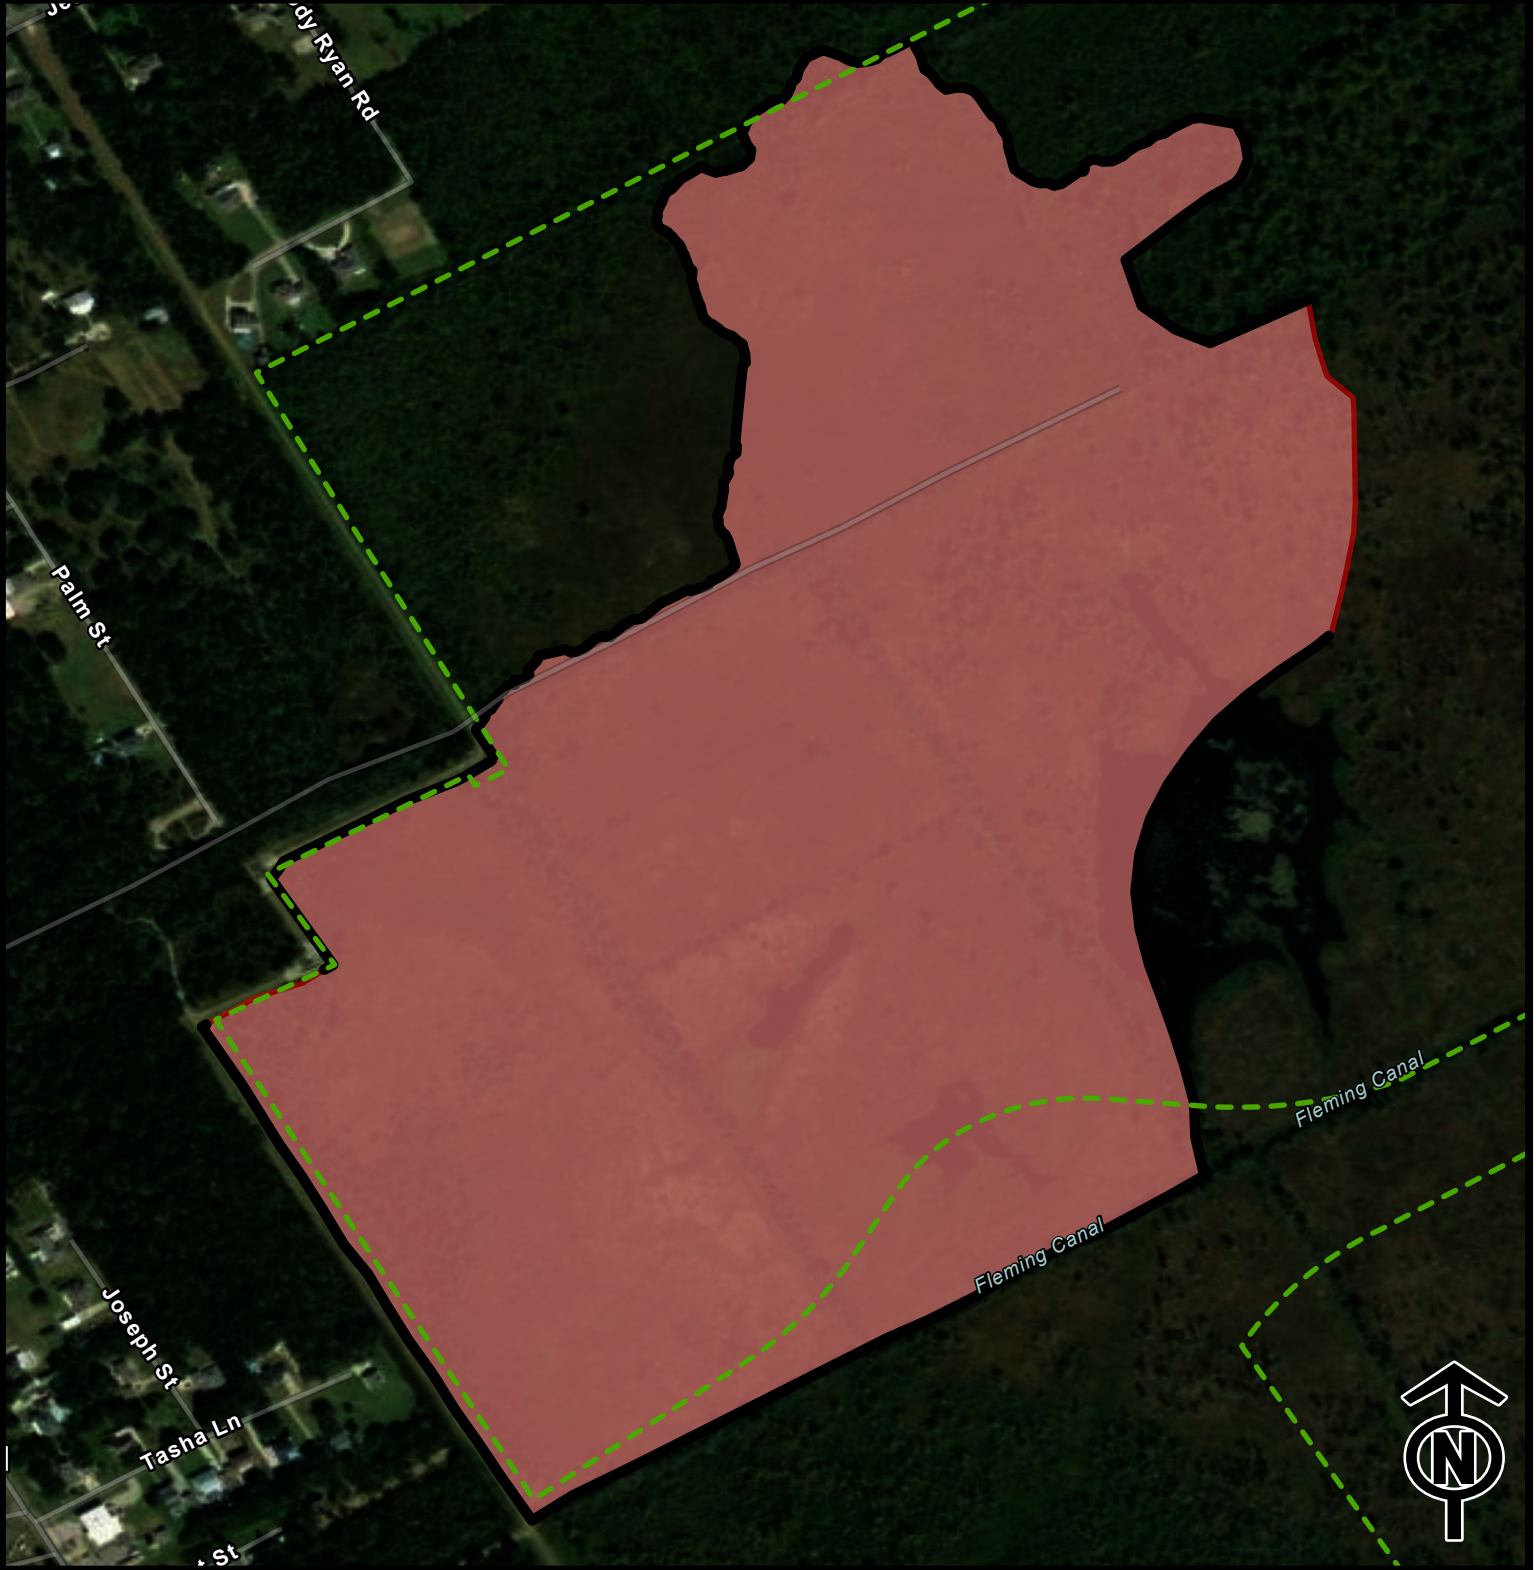

Lafitte

Jean Lafitte National Historical Park and Preserve

National Park Service
U.S. Department of the Interior

147 Acres

90% Containment as 11.03.23

11.03.23

-  NPS Park Boundary
-  Wildfire Daily Perimeter
-  Contained