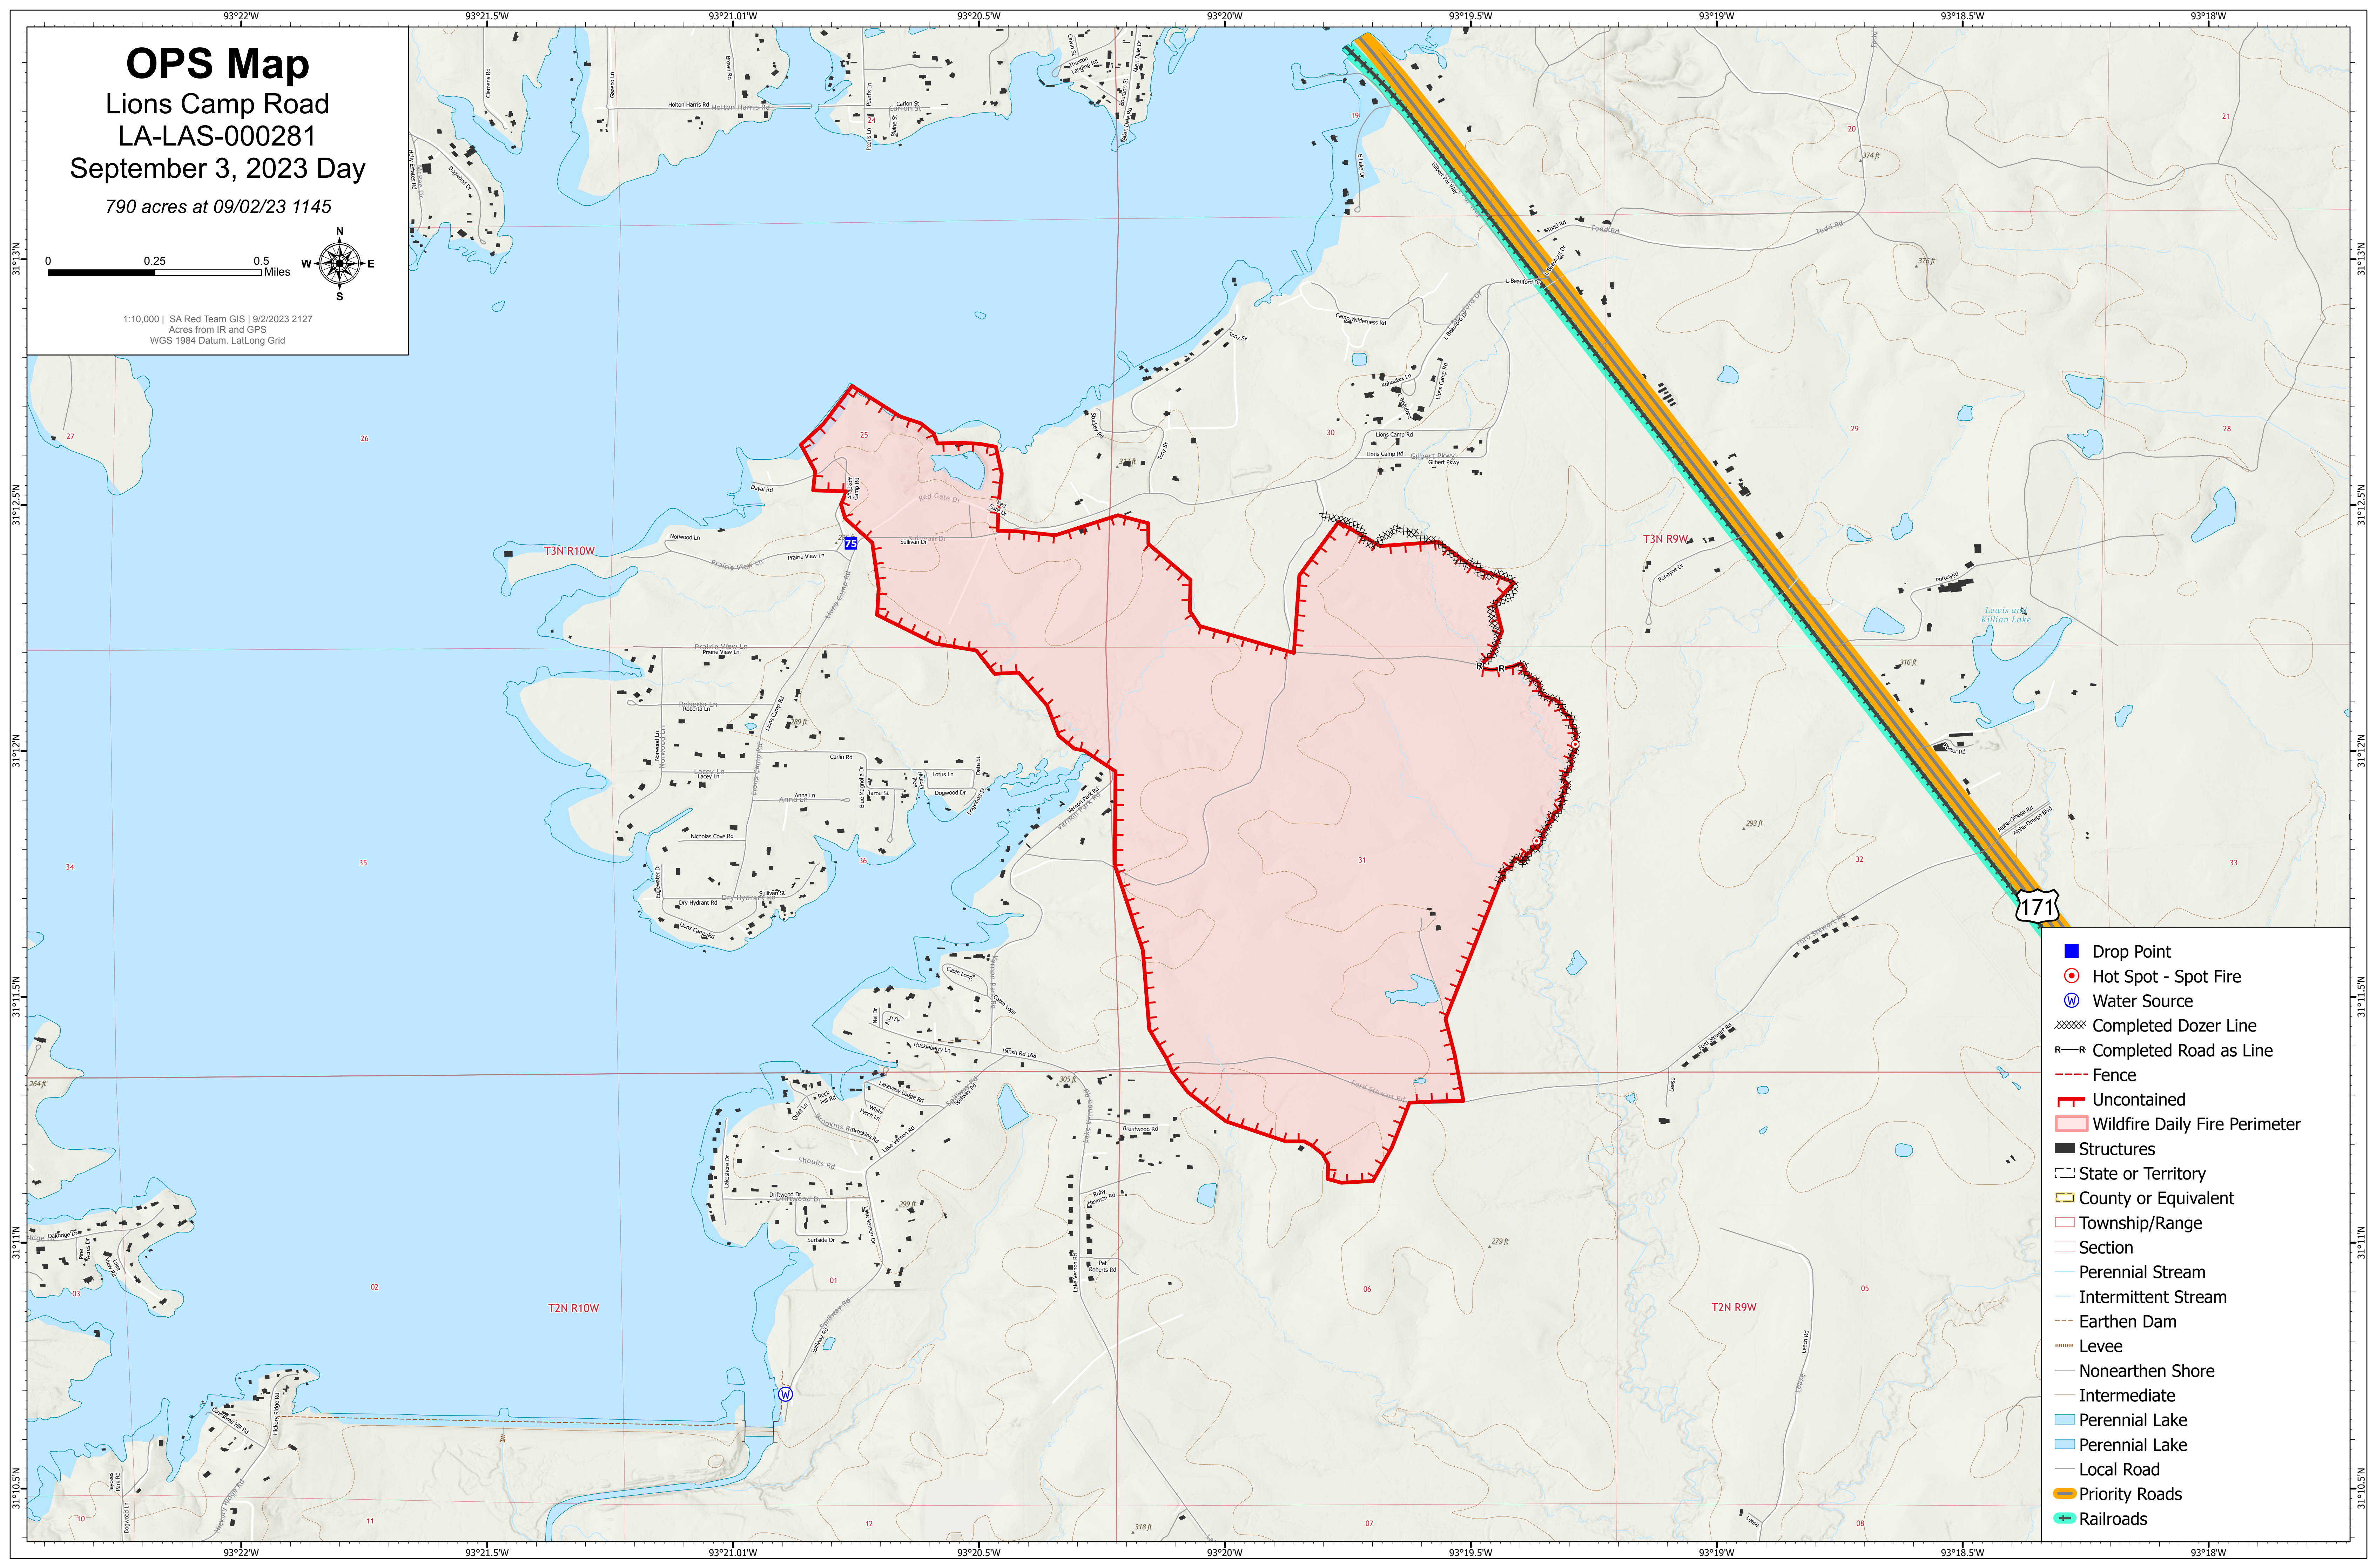

OPS Map

Lions Camp Road
LA-LAS-000281
September 3, 2023 Day
790 acres at 09/02/23 1145

1:10,000 | SA Red Team GIS | 9/2/2023 2127
Acres from IR and GPS
WGS 1984 Datum, Lat,Long Grid

171

- Drop Point
- Hot Spot - Spot Fire
- Water Source
- Completed Dozer Line
- Completed Road as Line
- Fence
- Uncontained
- Wildfire Daily Fire Perimeter
- Structures
- State or Territory
- County or Equivalent
- Township/Range
- Section
- Perennial Stream
- Intermittent Stream
- Earthen Dam
- Levee
- Nonearthen Shore
- Intermediate
- Perennial Lake
- Perennial Lake
- Local Road
- Priority Roads
- Railroads