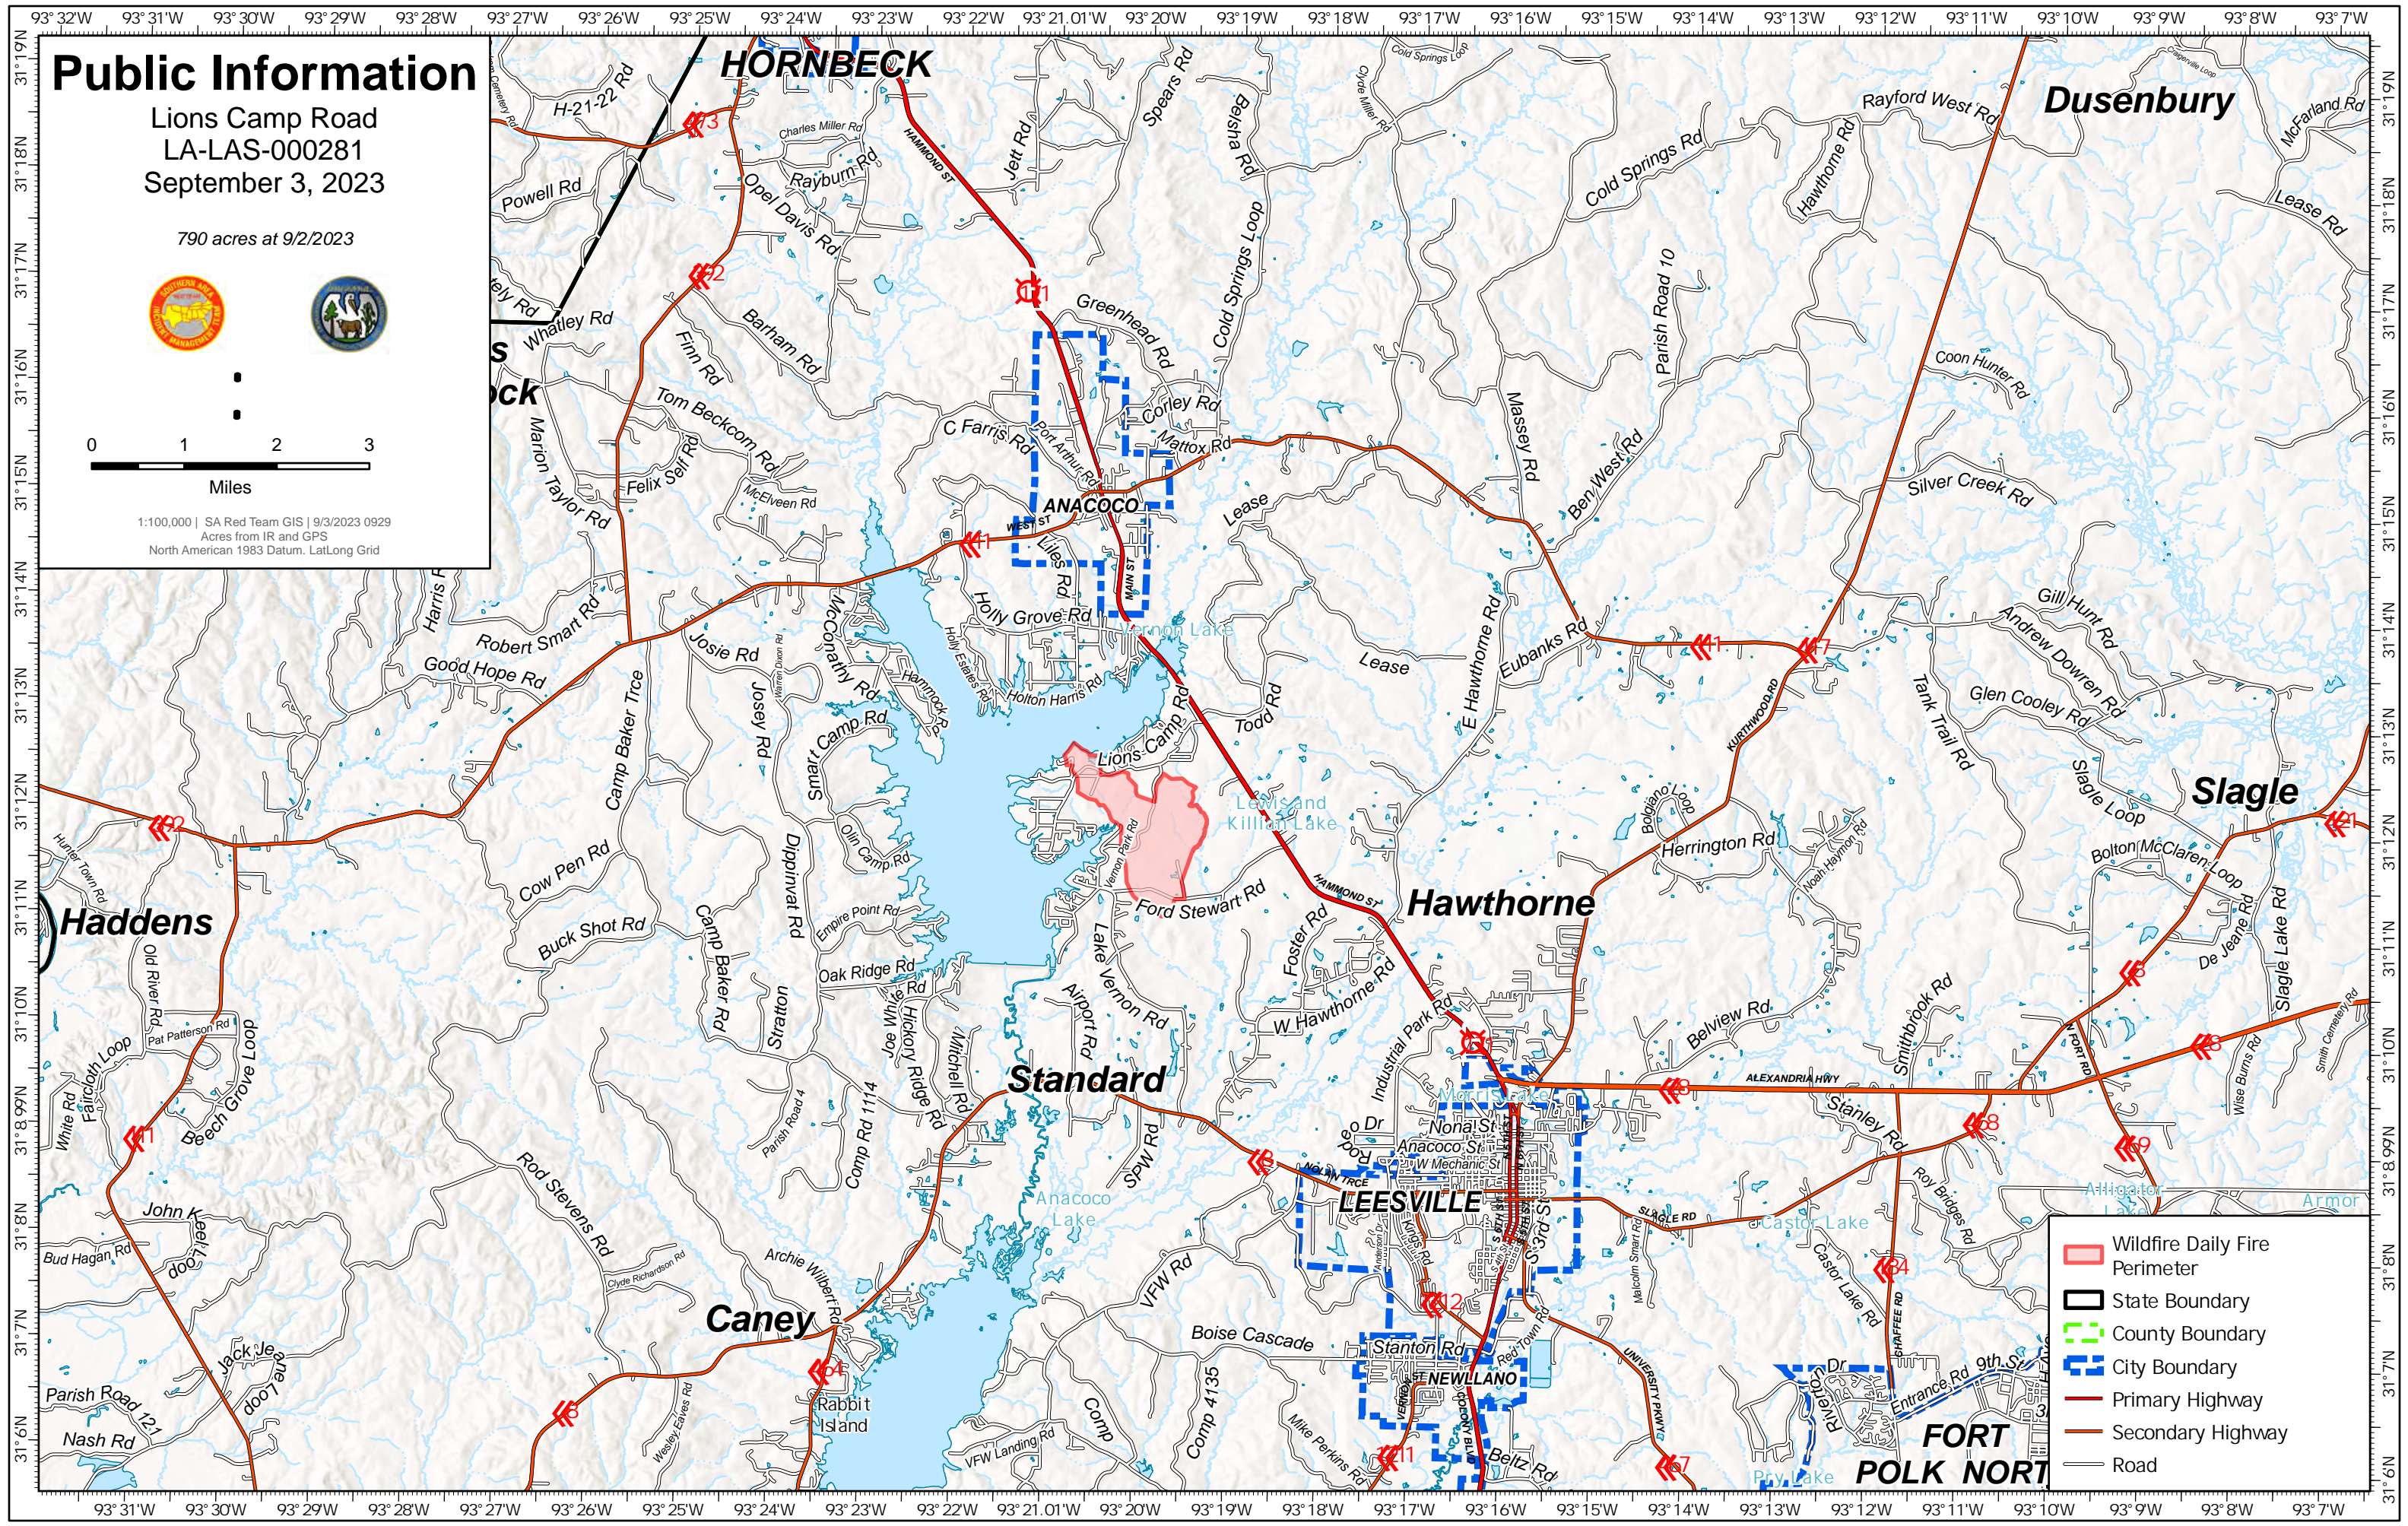

Public Information

Lions Camp Road
LA-LAS-000281
September 3, 2023

790 acres at 9/2/2023

1:100,000 | SA Red Team GIS | 9/3/2023 0929
Acres from IR and GPS
North American 1983 Datum, LatLong Grid

- Wildfire Daily Fire Perimeter
- State Boundary
- County Boundary
- City Boundary
- Primary Highway
- Secondary Highway
- Road