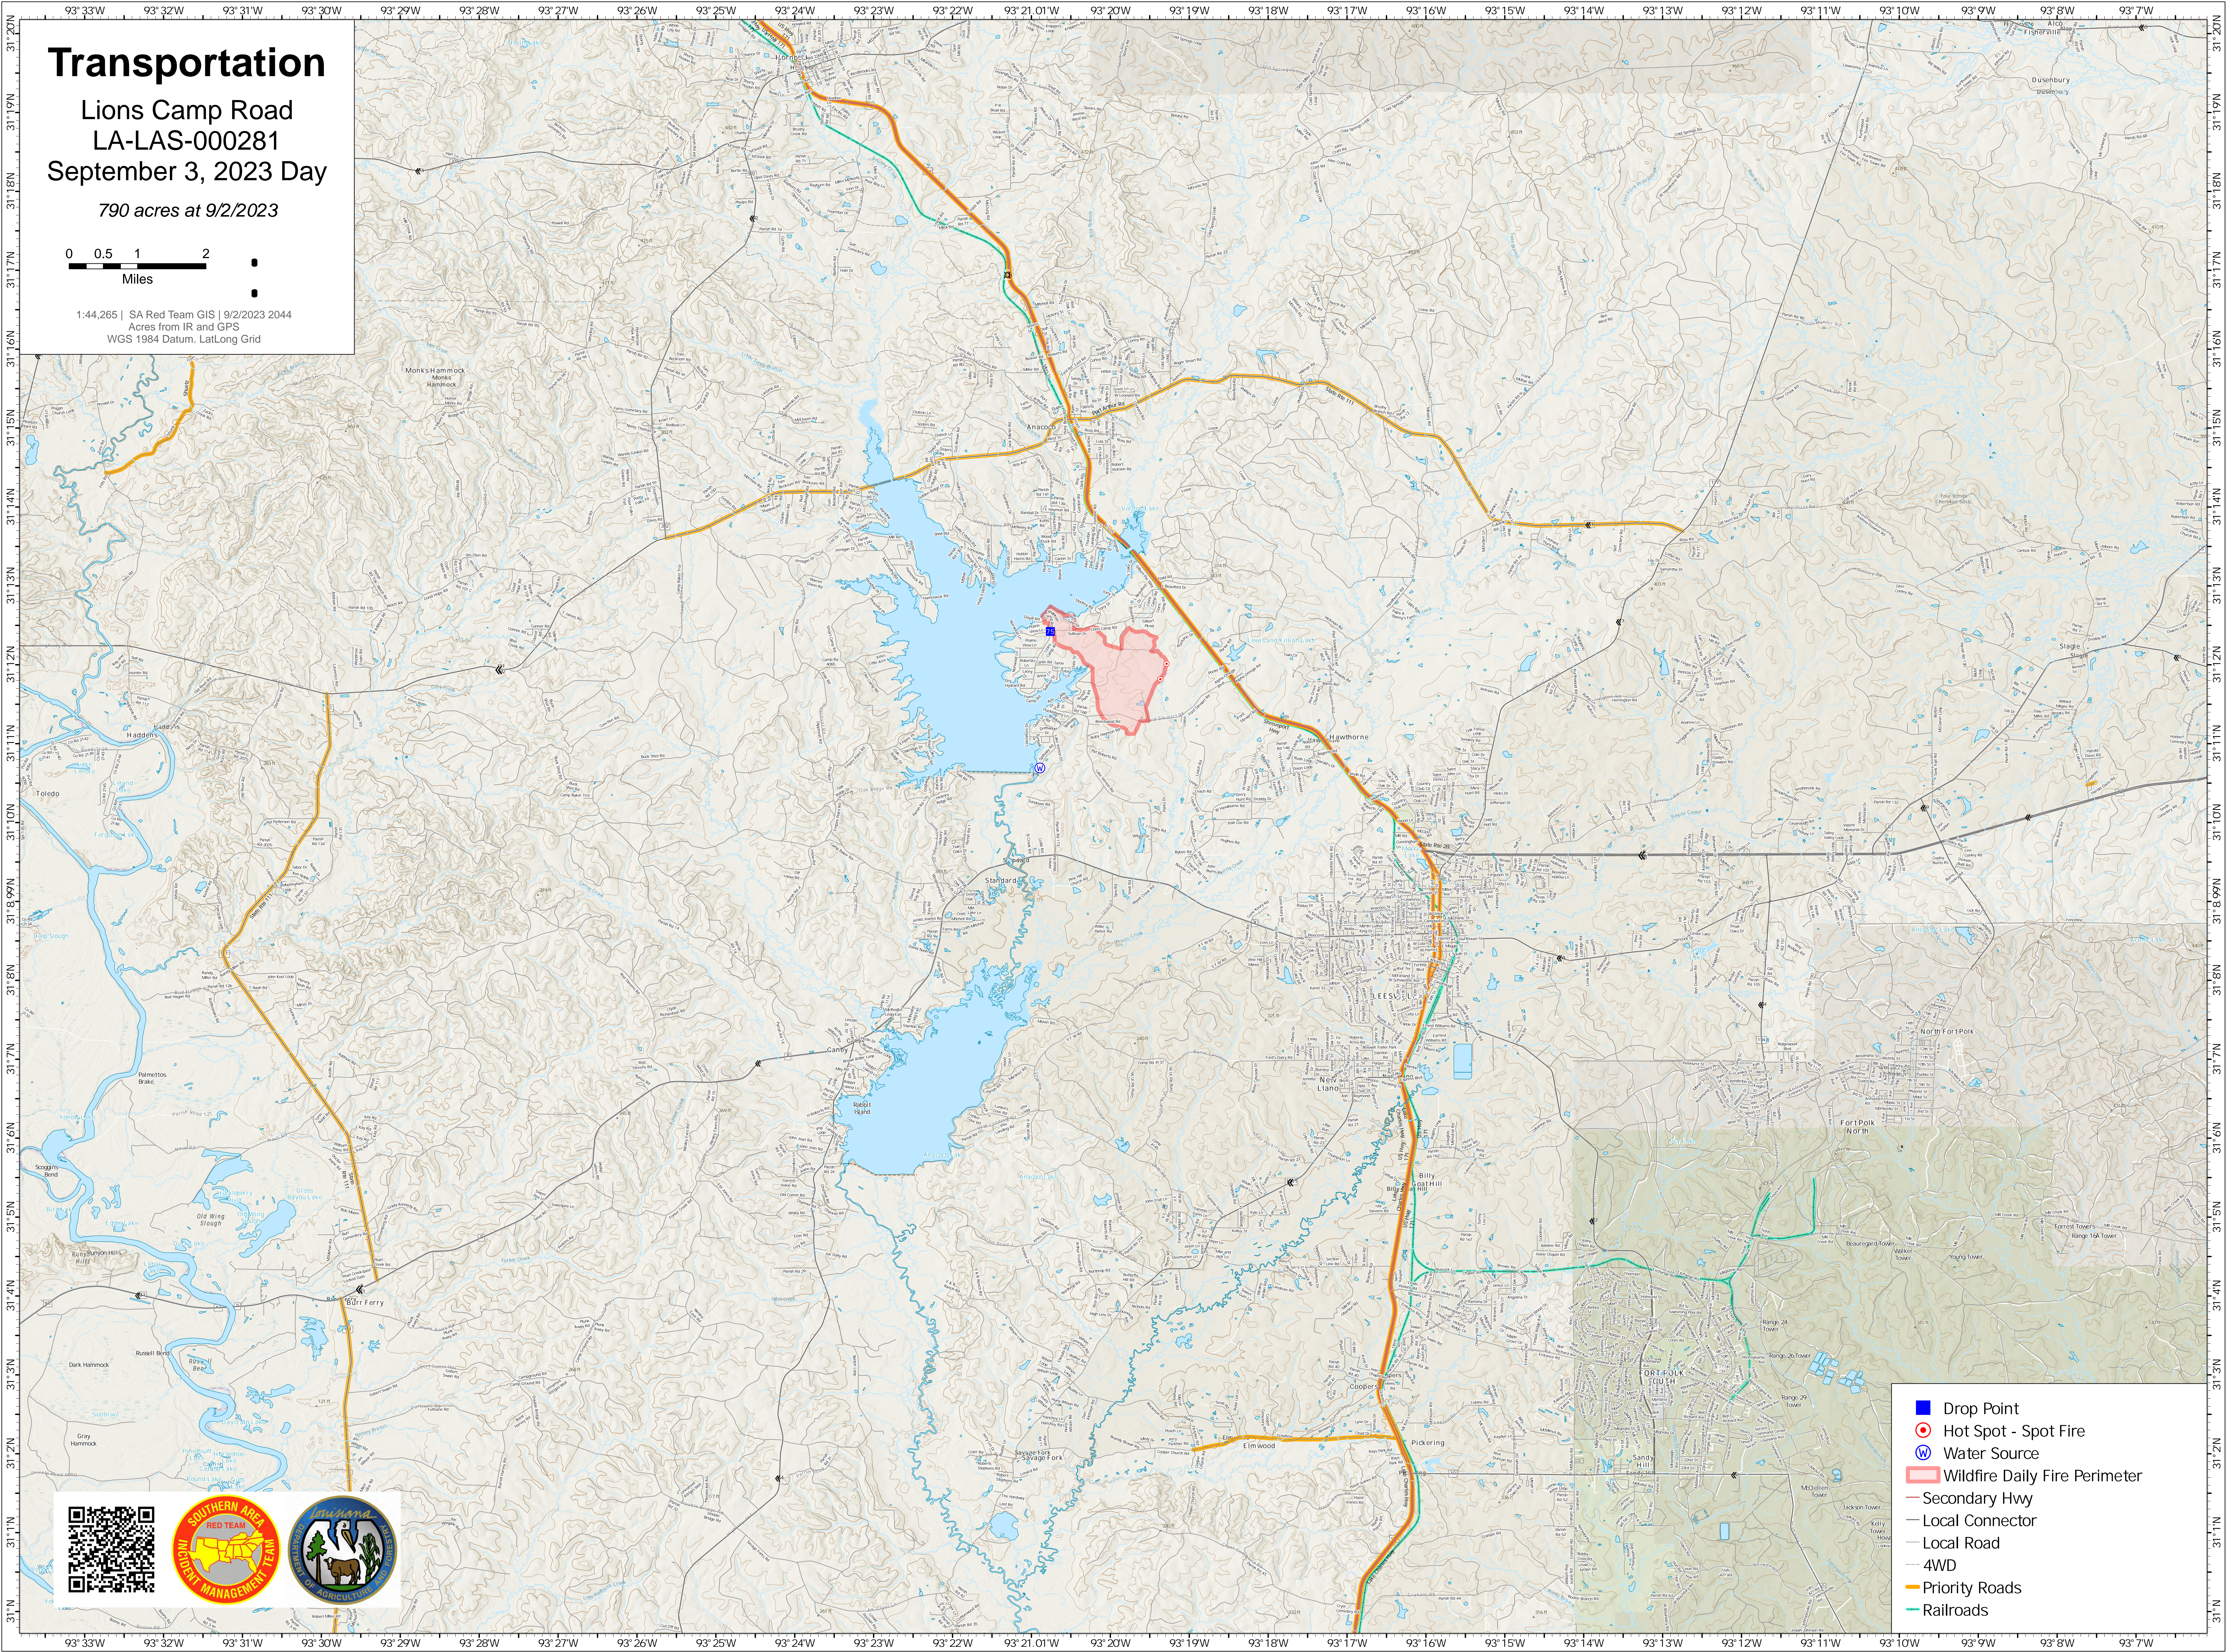

Transportation

Lions Camp Road
LA-LAS-000281
September 3, 2023 Day

790 acres at 9/2/2023

1:44,265 | SA Red Team GIS | 9/2/2023 2044
Acres from IR and GPS
WGS 1984 Datum, LatLong Grid

- Drop Point
- Hot Spot - Spot Fire
- Water Source
- Wildfire Daily Fire Perimeter
- Secondary Hwy
- Local Connector
- Local Road
- 4WD
- Priority Roads
- Railroads