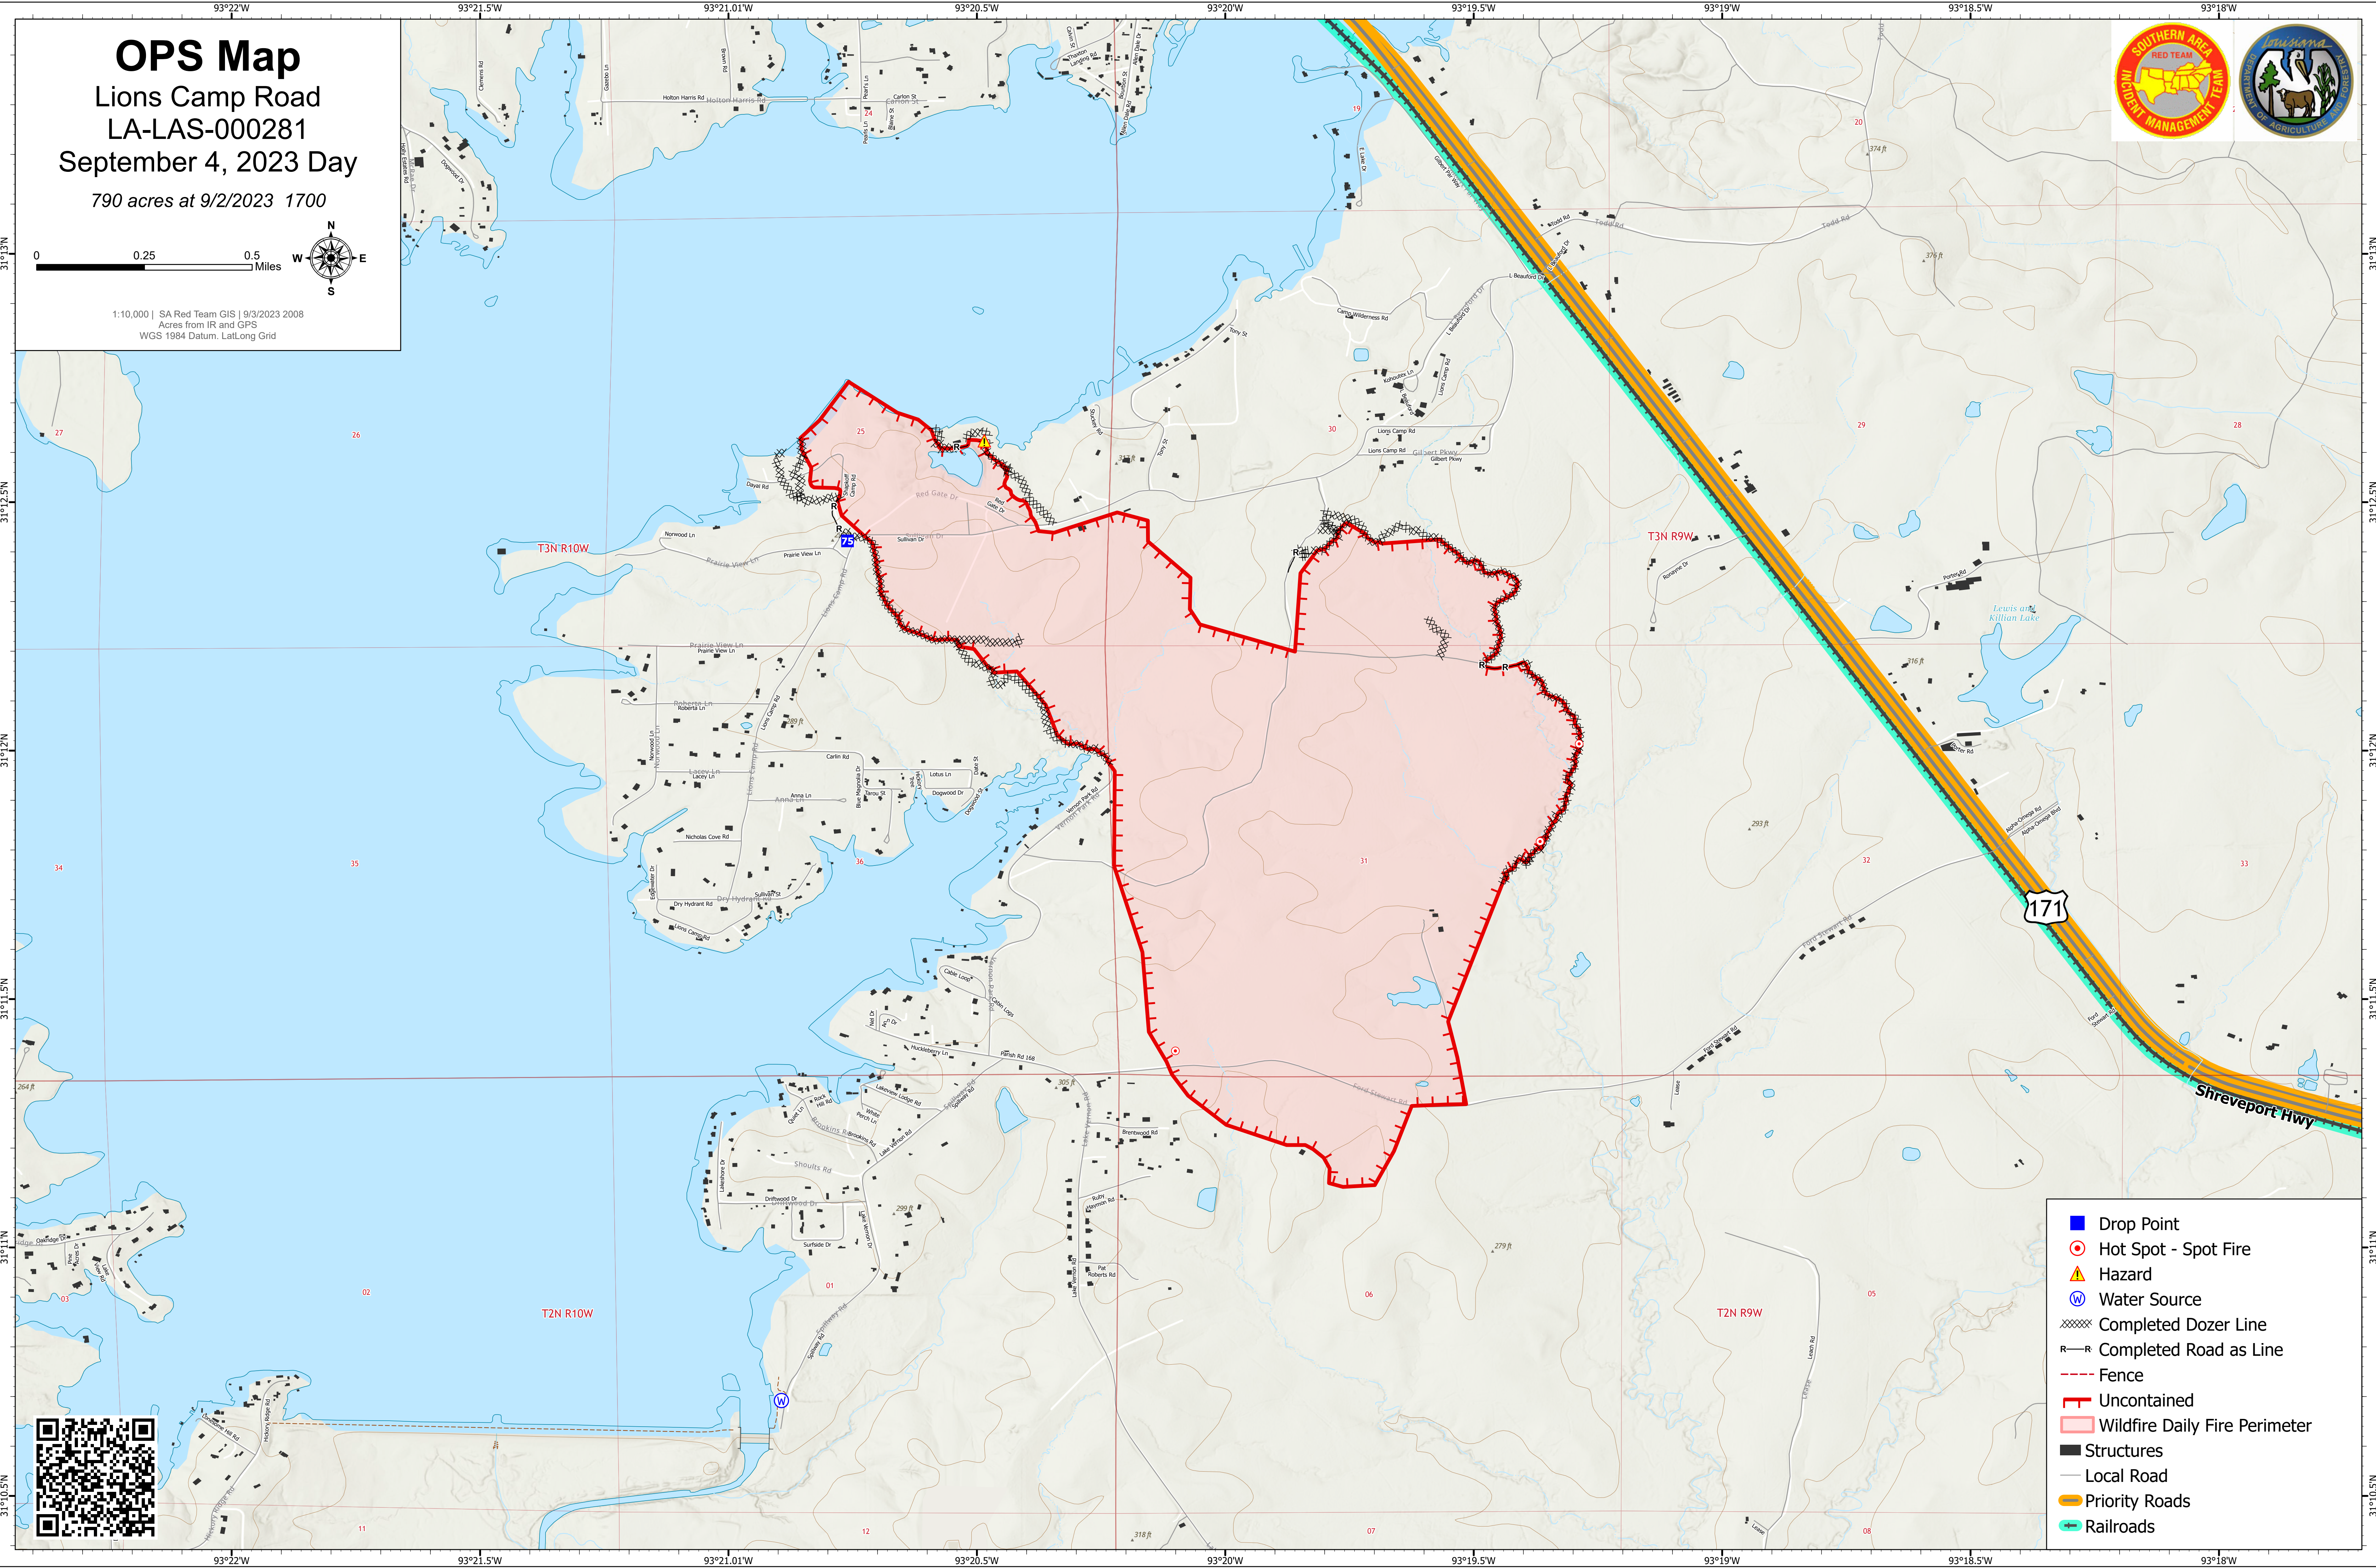

OPS Map

Lions Camp Road
LA-LAS-000281

September 4, 2023 Day

790 acres at 9/2/2023 1700

1:10,000 | SA Red Team GIS | 9/3/2023 2008
Acres from IR and GPS
WGS 1984 Datum, Lat,Long Grid

171

Shreveport Hwy

- Drop Point
- Hot Spot - Spot Fire
- Hazard
- Water Source
- Completed Dozer Line
- Completed Road as Line
- Fence
- Uncontained
- Wildfire Daily Fire Perimeter
- Structures
- Local Road
- Priority Roads
- Railroads