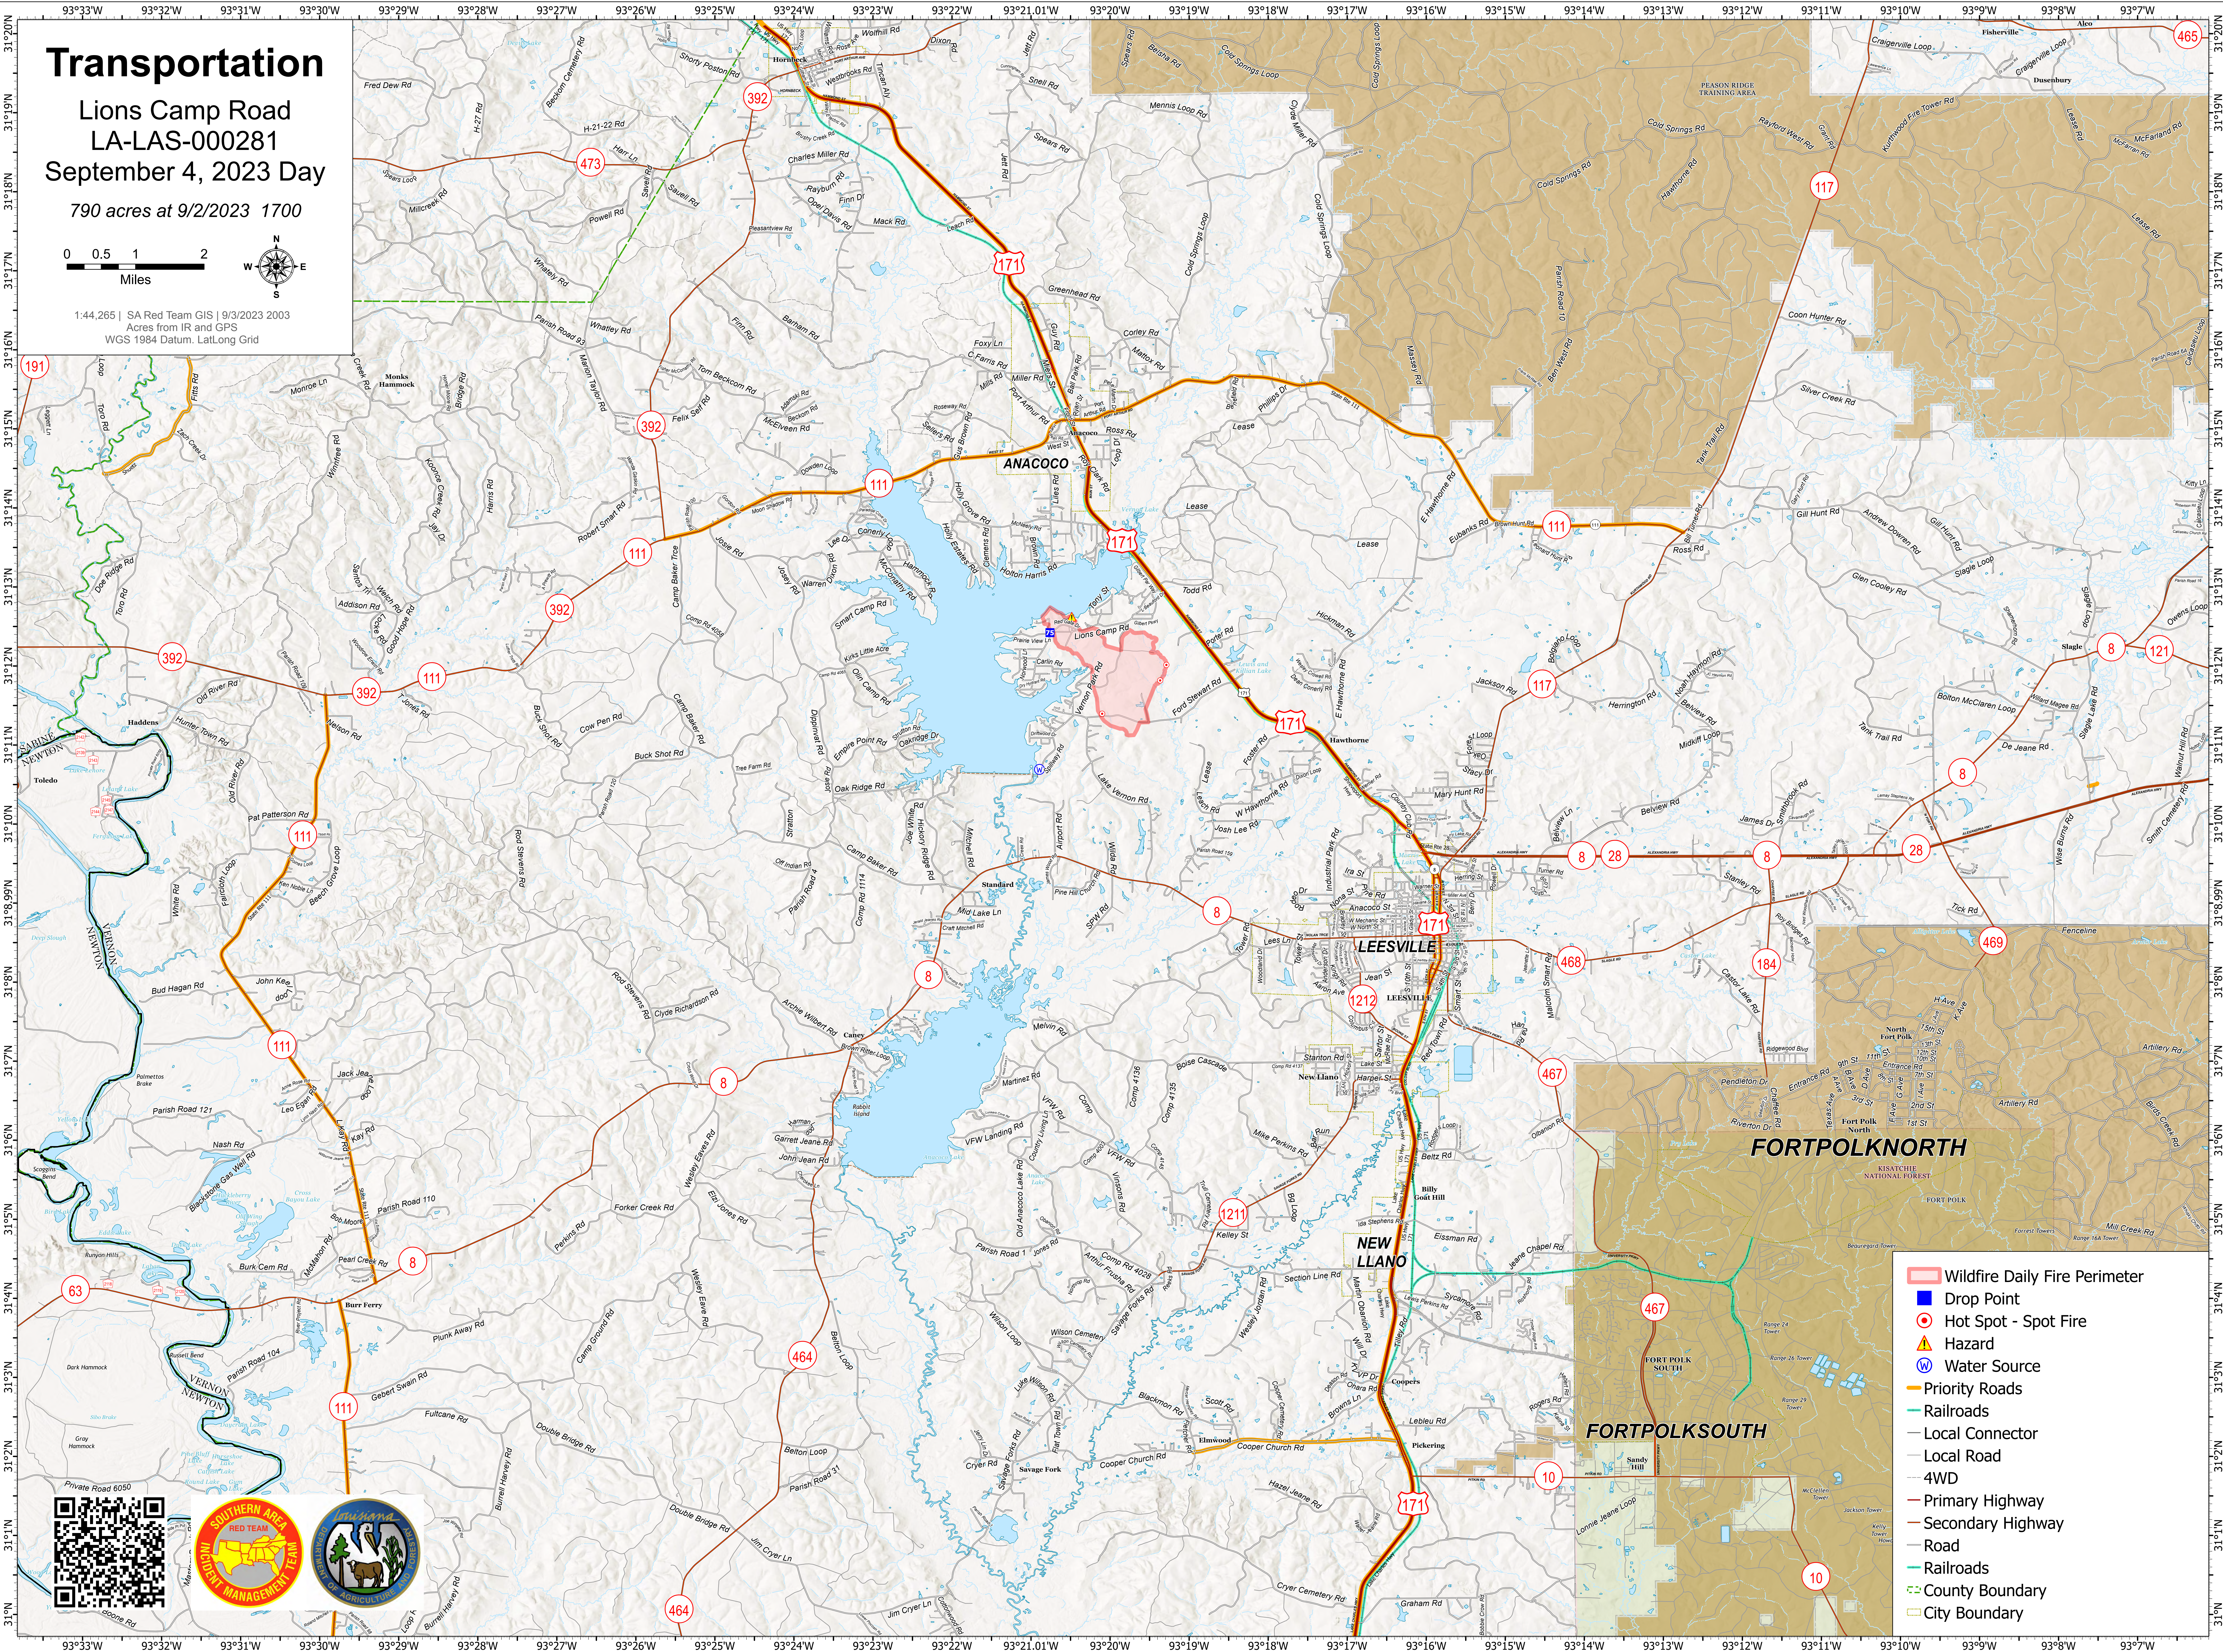

Transportation

Lions Camp Road
LA-LAS-000281
September 4, 2023 Day

790 acres at 9/2/2023 1700

1:44,265 | SA Red Team GIS | 9/3/2023 2003
Acres from IR and GPS
WGS 1984 Datum, Lat/Long Grid

- Wildfire Daily Fire Perimeter
- Drop Point
- Hot Spot - Spot Fire
- Hazard
- Water Source
- Priority Roads
- Railroads
- Local Connector
- Local Road
- 4WD
- Primary Highway
- Secondary Highway
- Road
- Railroads
- County Boundary
- City Boundary