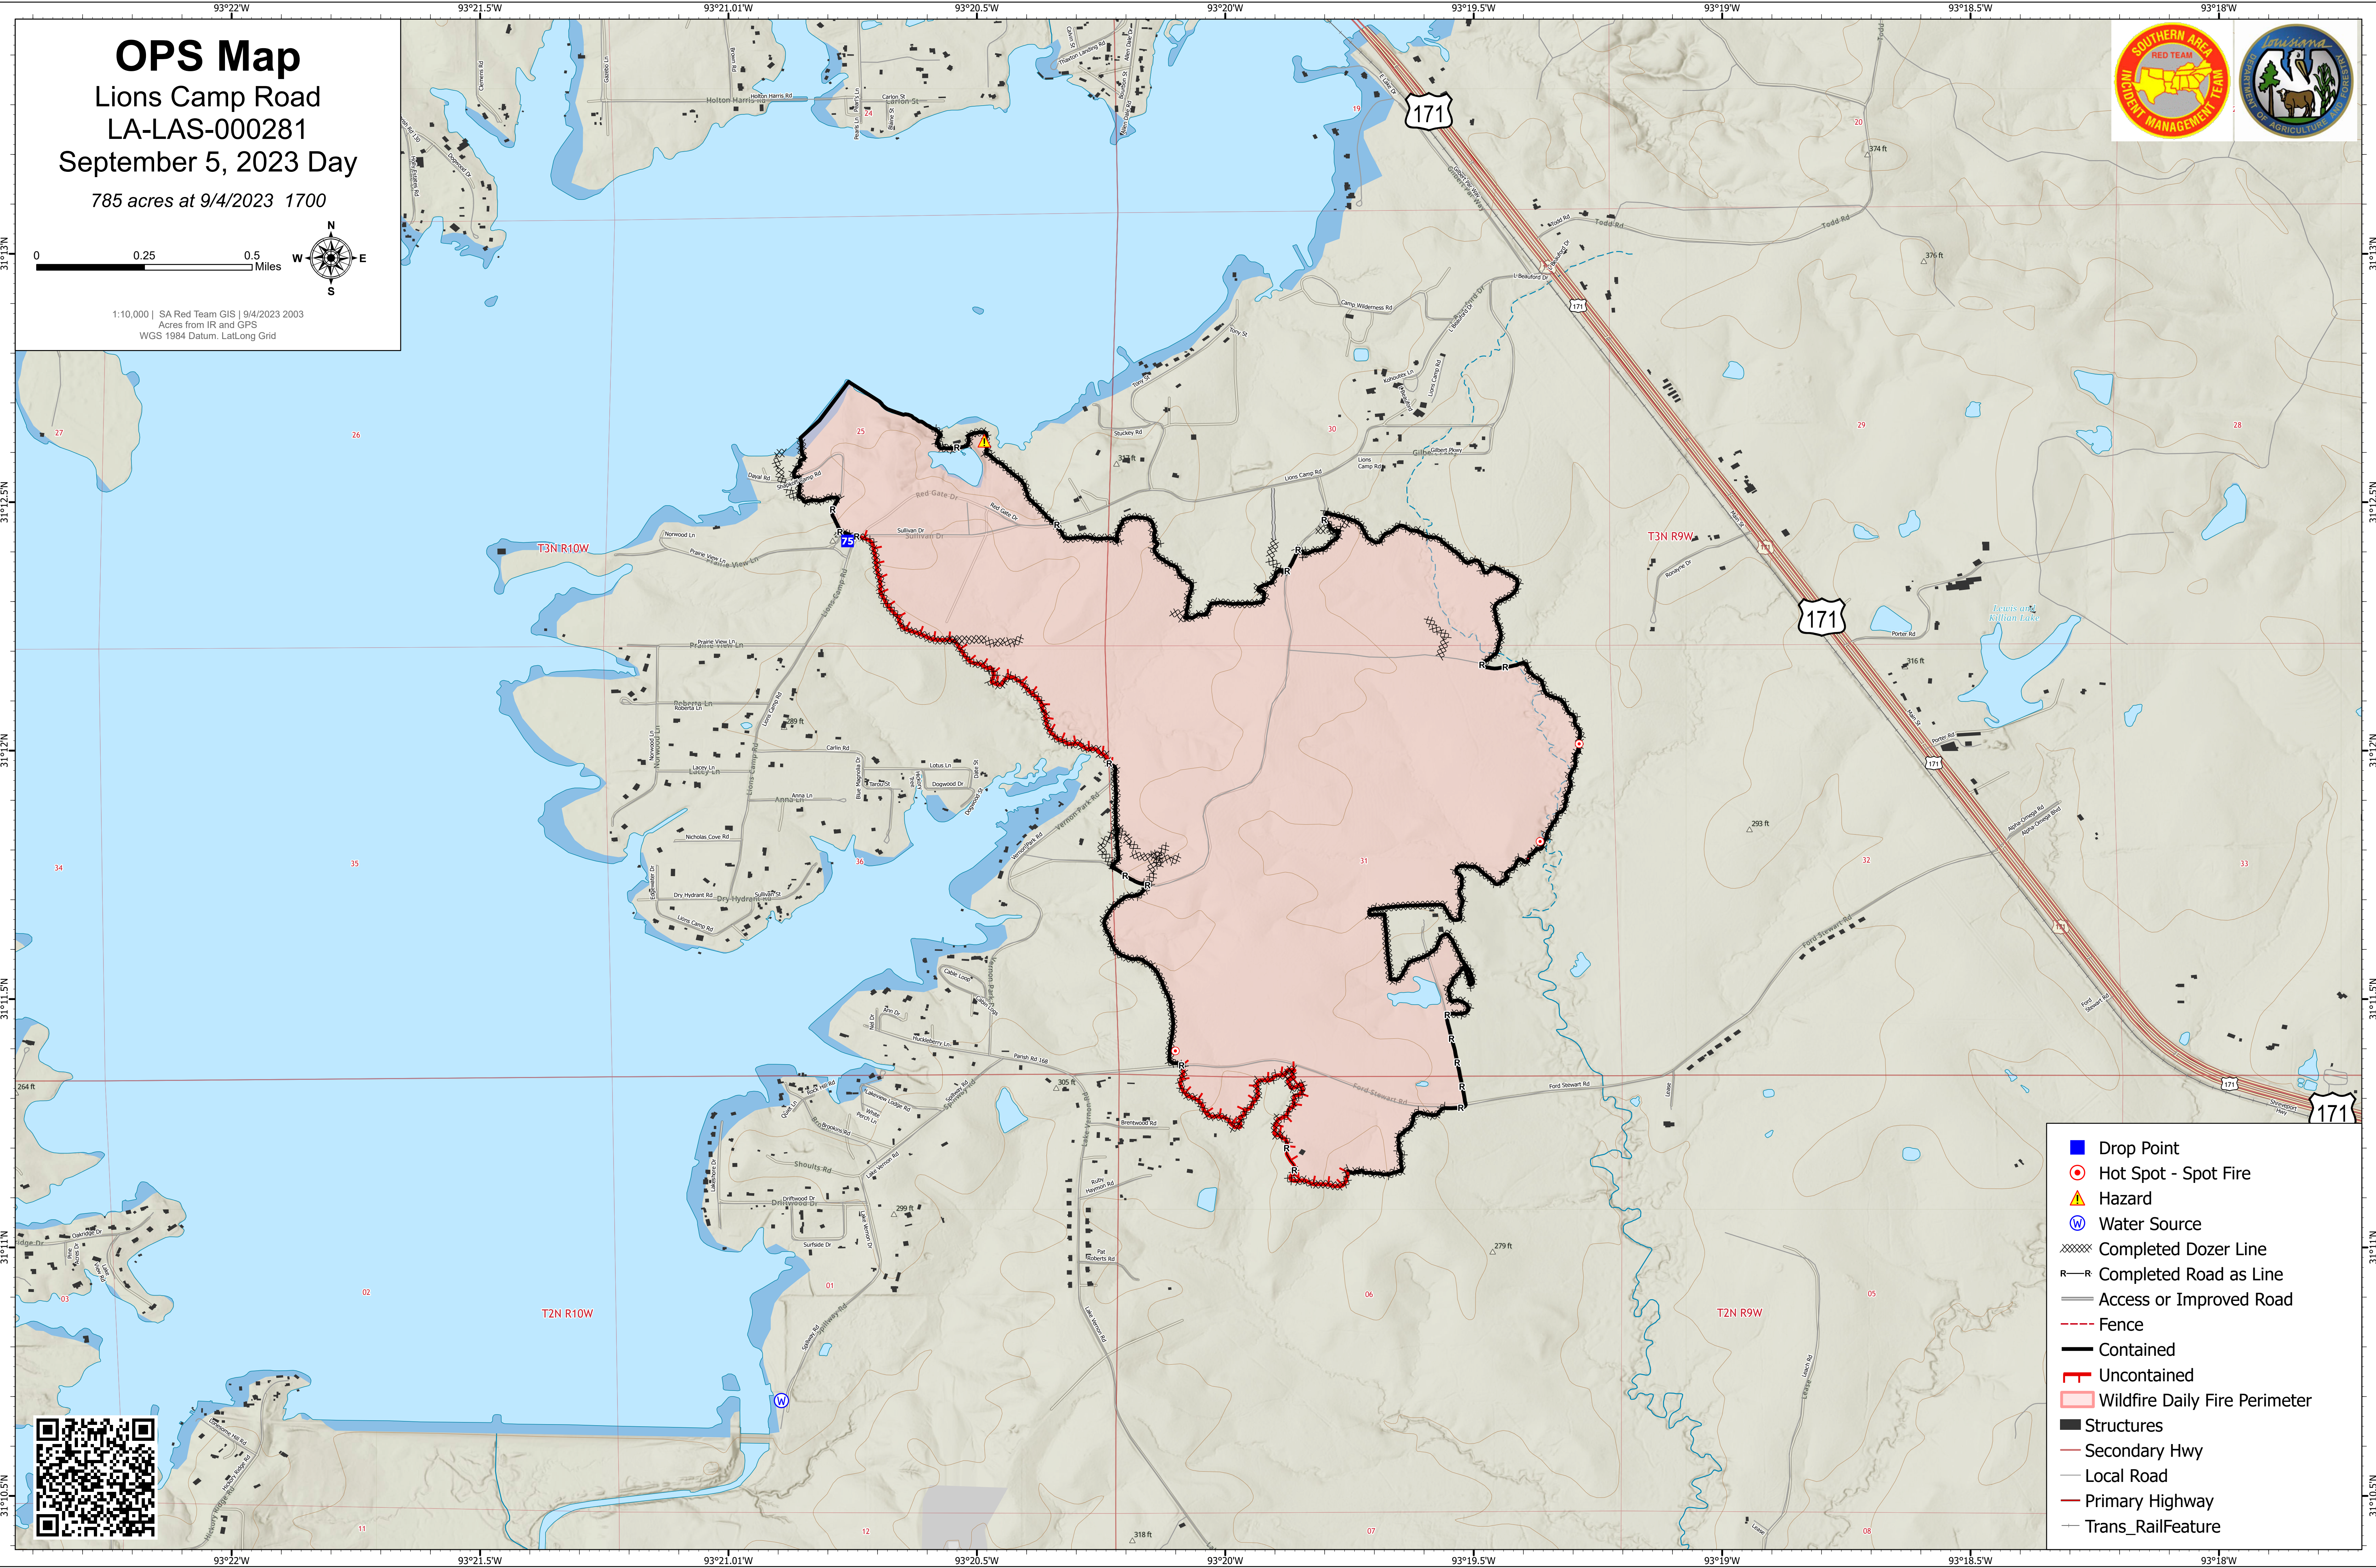

OPS Map

Lions Camp Road
LA-LAS-000281

September 5, 2023 Day

785 acres at 9/4/2023 1700

1:10,000 | SA Red Team GIS | 9/4/2023 2003
Acres from IR and GPS
WGS 1984 Datum, Lat,Long Grid

- Drop Point
- Hot Spot - Spot Fire
- Hazard
- Water Source
- Completed Dozer Line
- Completed Road as Line
- Access or Improved Road
- Fence
- Contained
- Uncontained
- Wildfire Daily Fire Perimeter
- Structures
- Secondary Hwy
- Local Road
- Primary Highway
- Trans_RailFeature