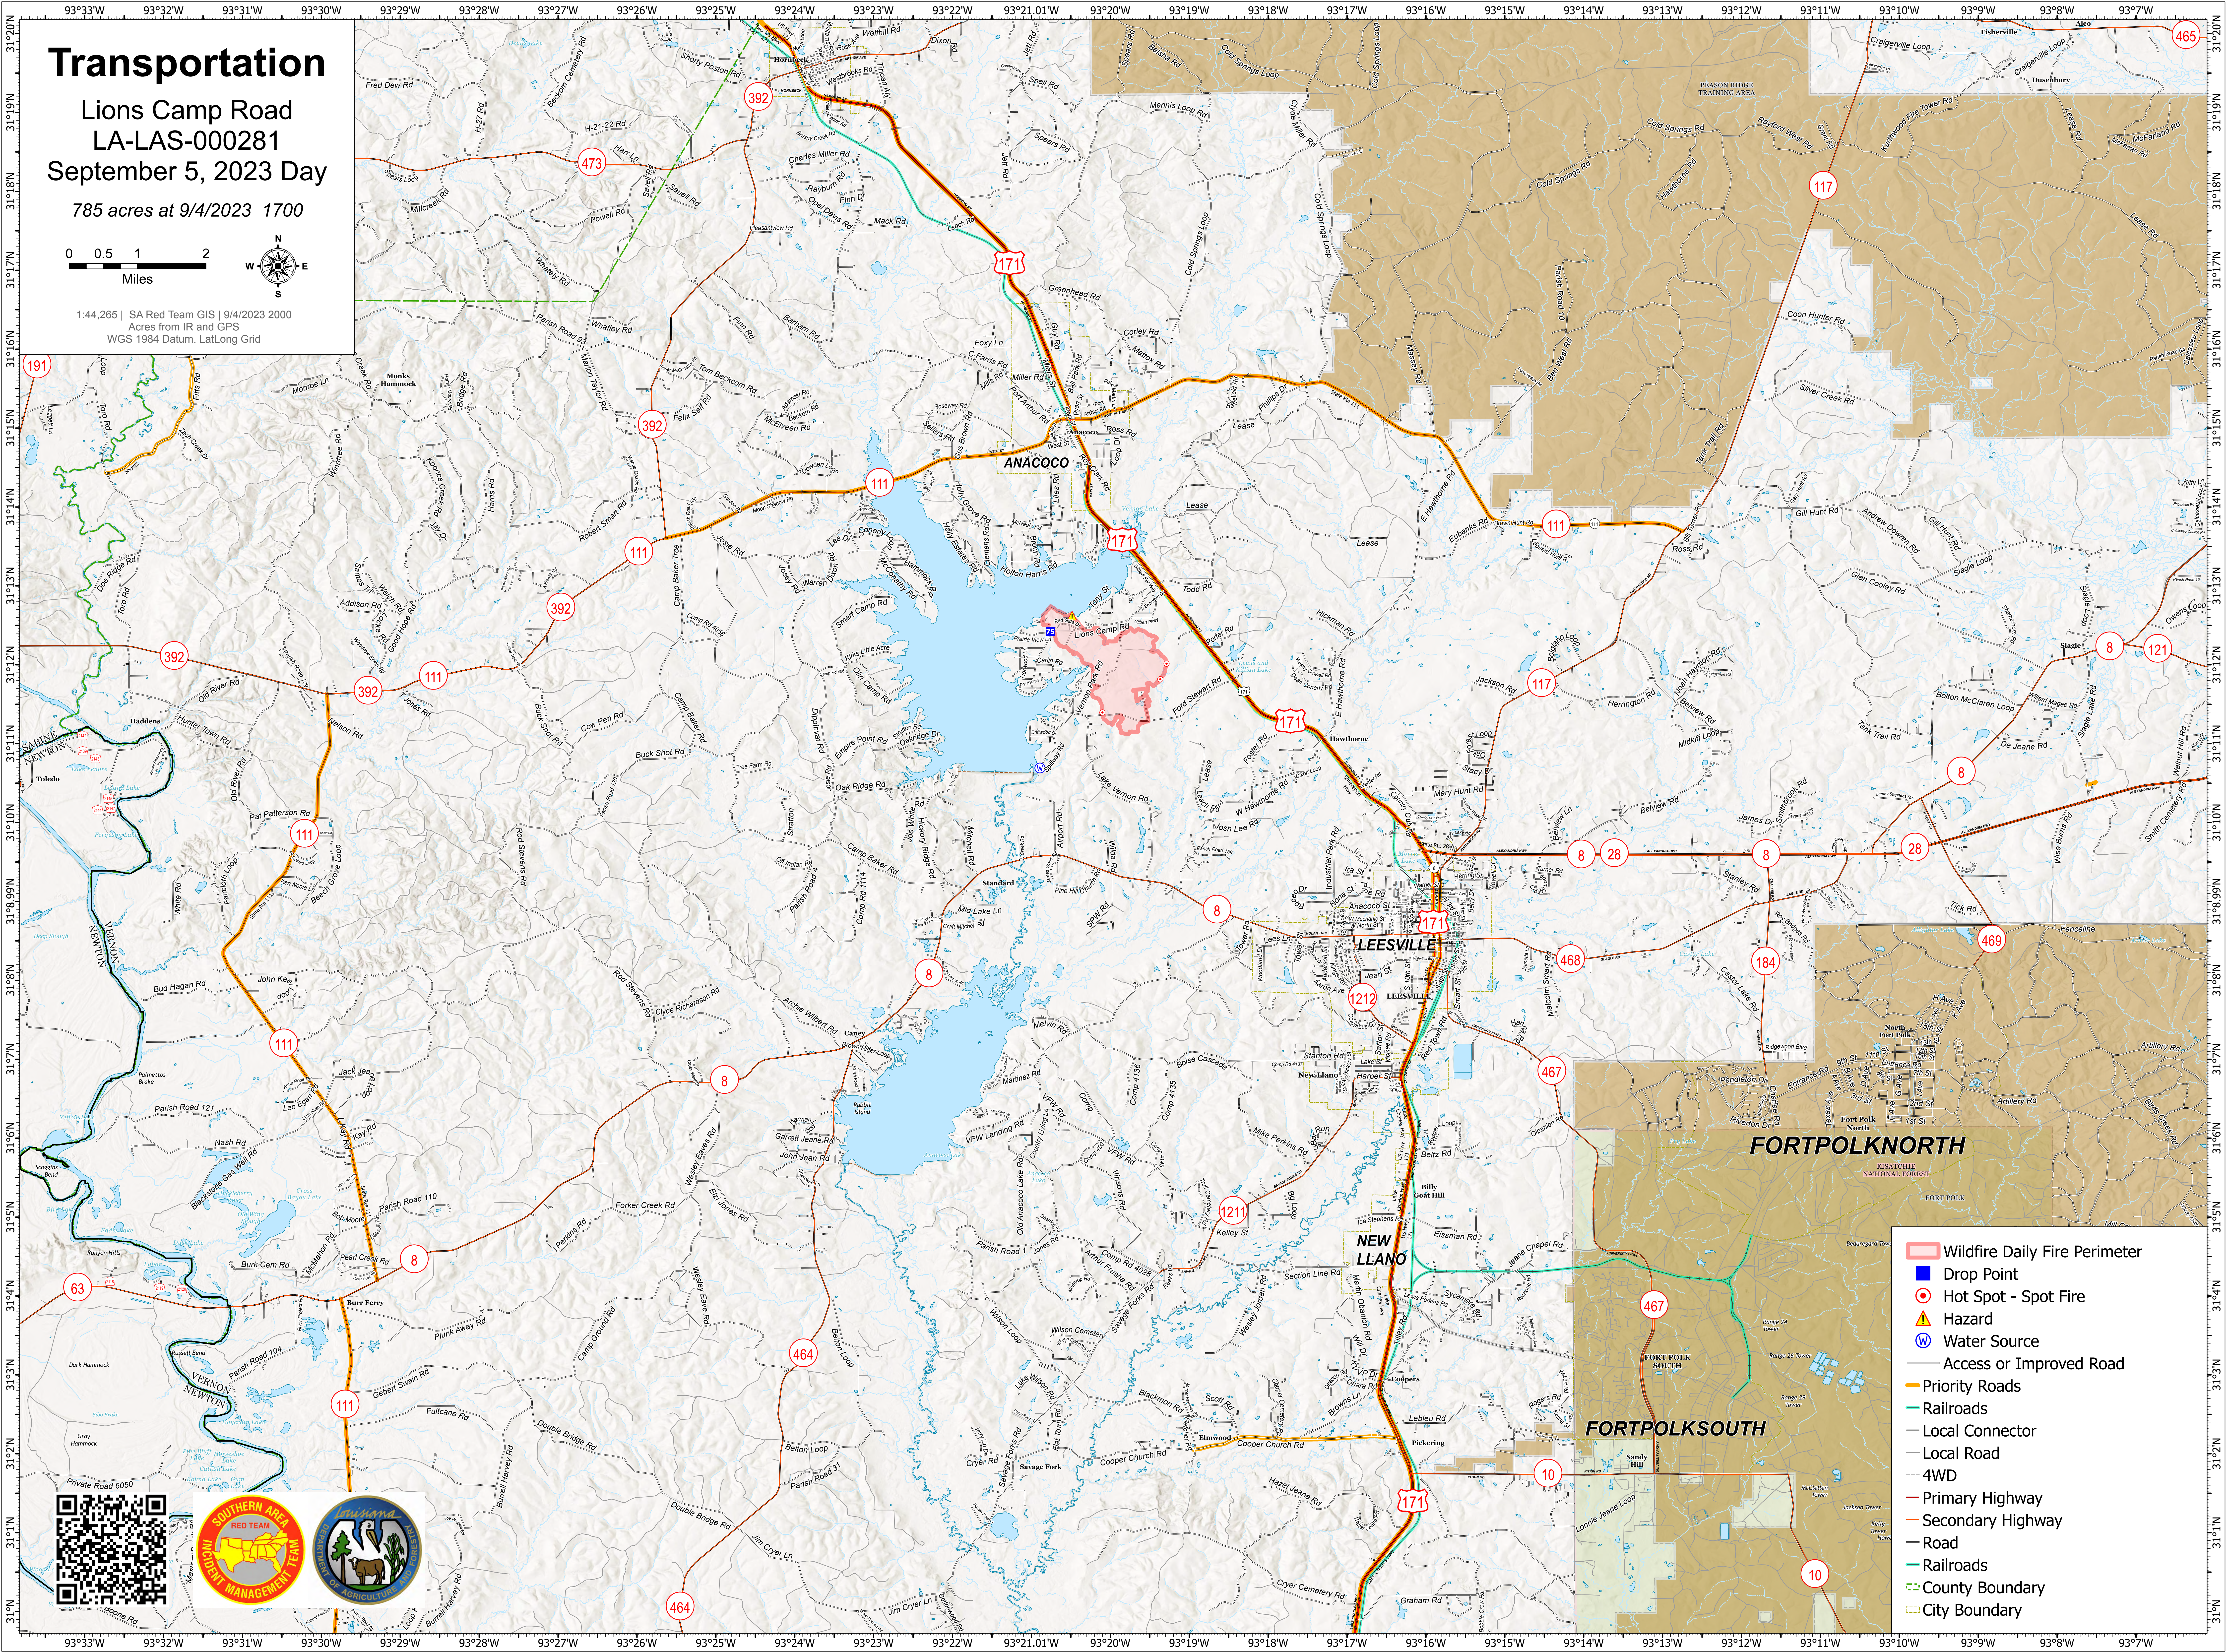

Transportation

Lions Camp Road
LA-LAS-000281
September 5, 2023 Day

785 acres at 9/4/2023 1700

1:44,265 | SA Red Team GIS | 9/4/2023 2000
Acres from IR and GPS
WGS 1984 Datum, Lat/Long Grid

- Wildfire Daily Fire Perimeter
- Drop Point
- Hot Spot - Spot Fire
- Hazard
- Water Source
- Access or Improved Road
- Priority Roads
- Railroads
- Local Connector
- Local Road
- 4WD
- Primary Highway
- Secondary Highway
- Road
- Railroads
- County Boundary
- City Boundary