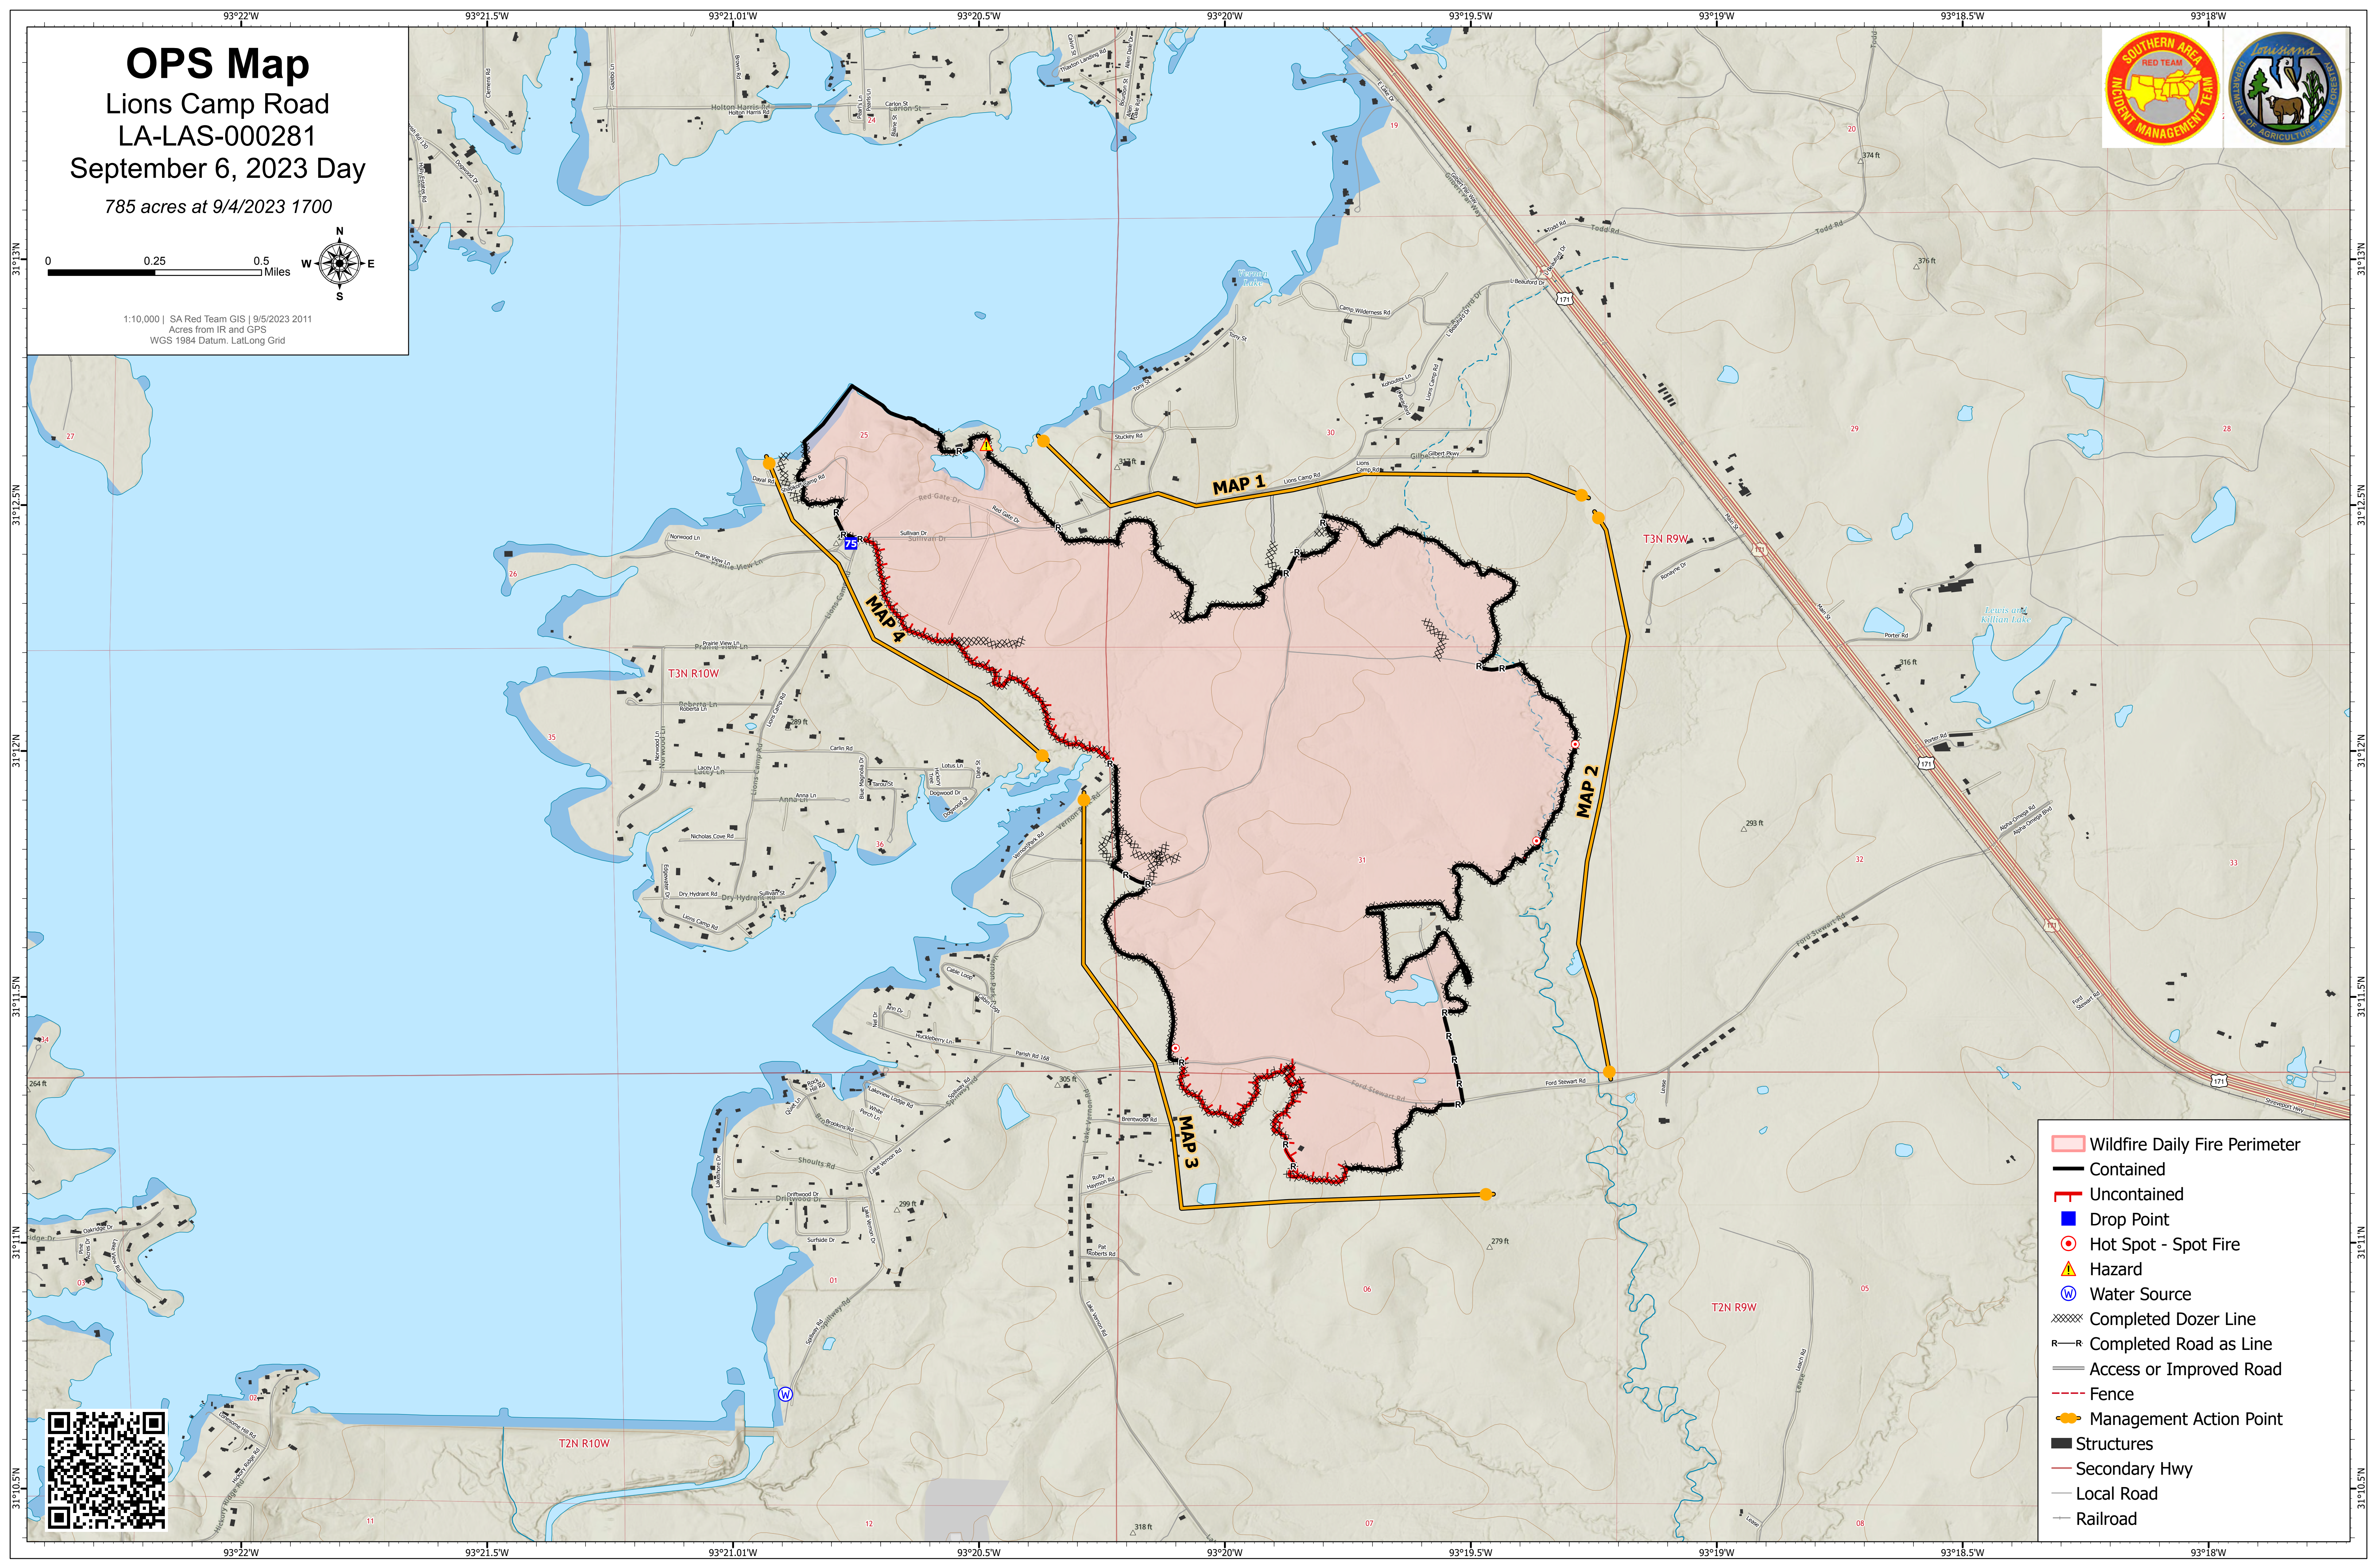

OPS Map

Lions Camp Road
LA-LAS-000281

September 6, 2023 Day

785 acres at 9/4/2023 1700

1:10,000 | SA Red Team GIS | 9/5/2023 2011
Acres from IR and GPS
WGS 1984 Datum, Lat,Long Grid

- Wildfire Daily Fire Perimeter
- Contained
- Uncontained
- Drop Point
- Hot Spot - Spot Fire
- Hazard
- Water Source
- Completed Dozer Line
- Completed Road as Line
- Access or Improved Road
- Fence
- Management Action Point
- Structures
- Secondary Hwy
- Local Road
- Railroad