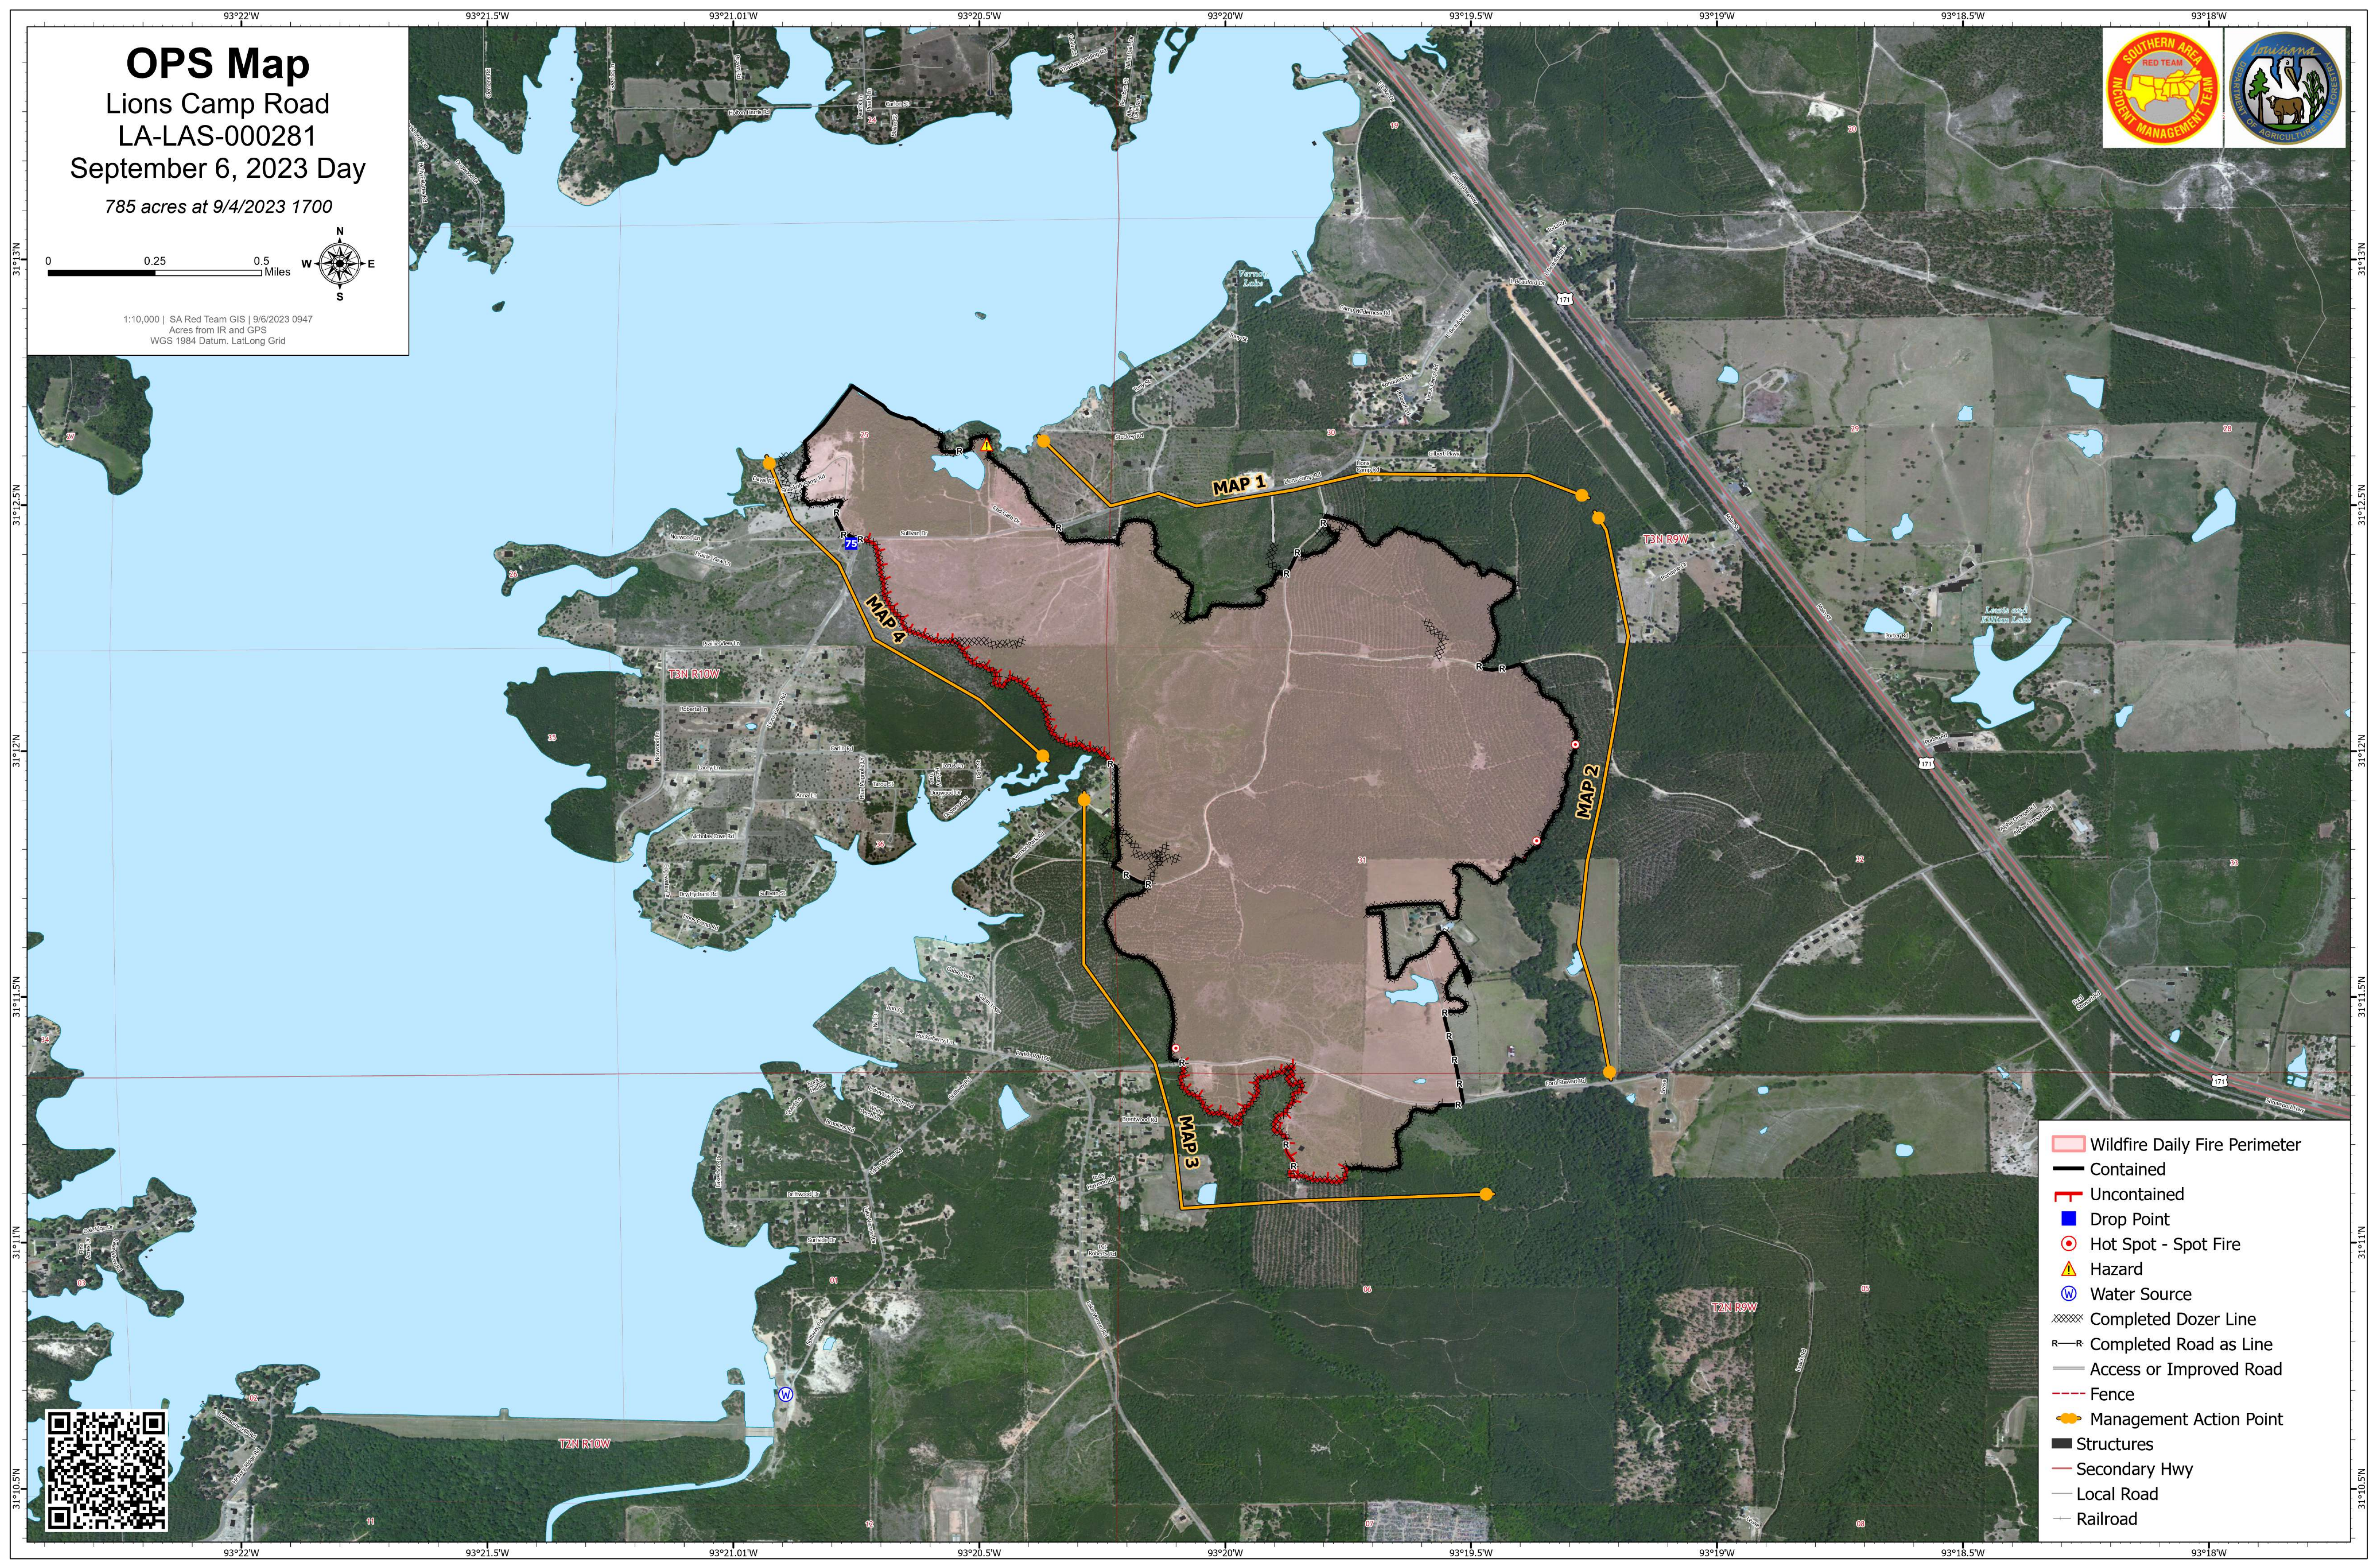

OPS Map

Lions Camp Road
LA-LAS-000281
September 6, 2023 Day
785 acres at 9/4/2023 1700

1:10,000 | SA Red Team GIS | 9/6/2023 0947
Acres from IR and GPS
WGS 1984 Datum, Lat,Long Grid

- Wildfire Daily Fire Perimeter
- Contained
- Uncontained
- Drop Point
- Hot Spot - Spot Fire
- Hazard
- Water Source
- Completed Dozer Line
- Completed Road as Line
- Access or Improved Road
- Fence
- Management Action Point
- Structures
- Secondary Hwy
- Local Road
- Railroad