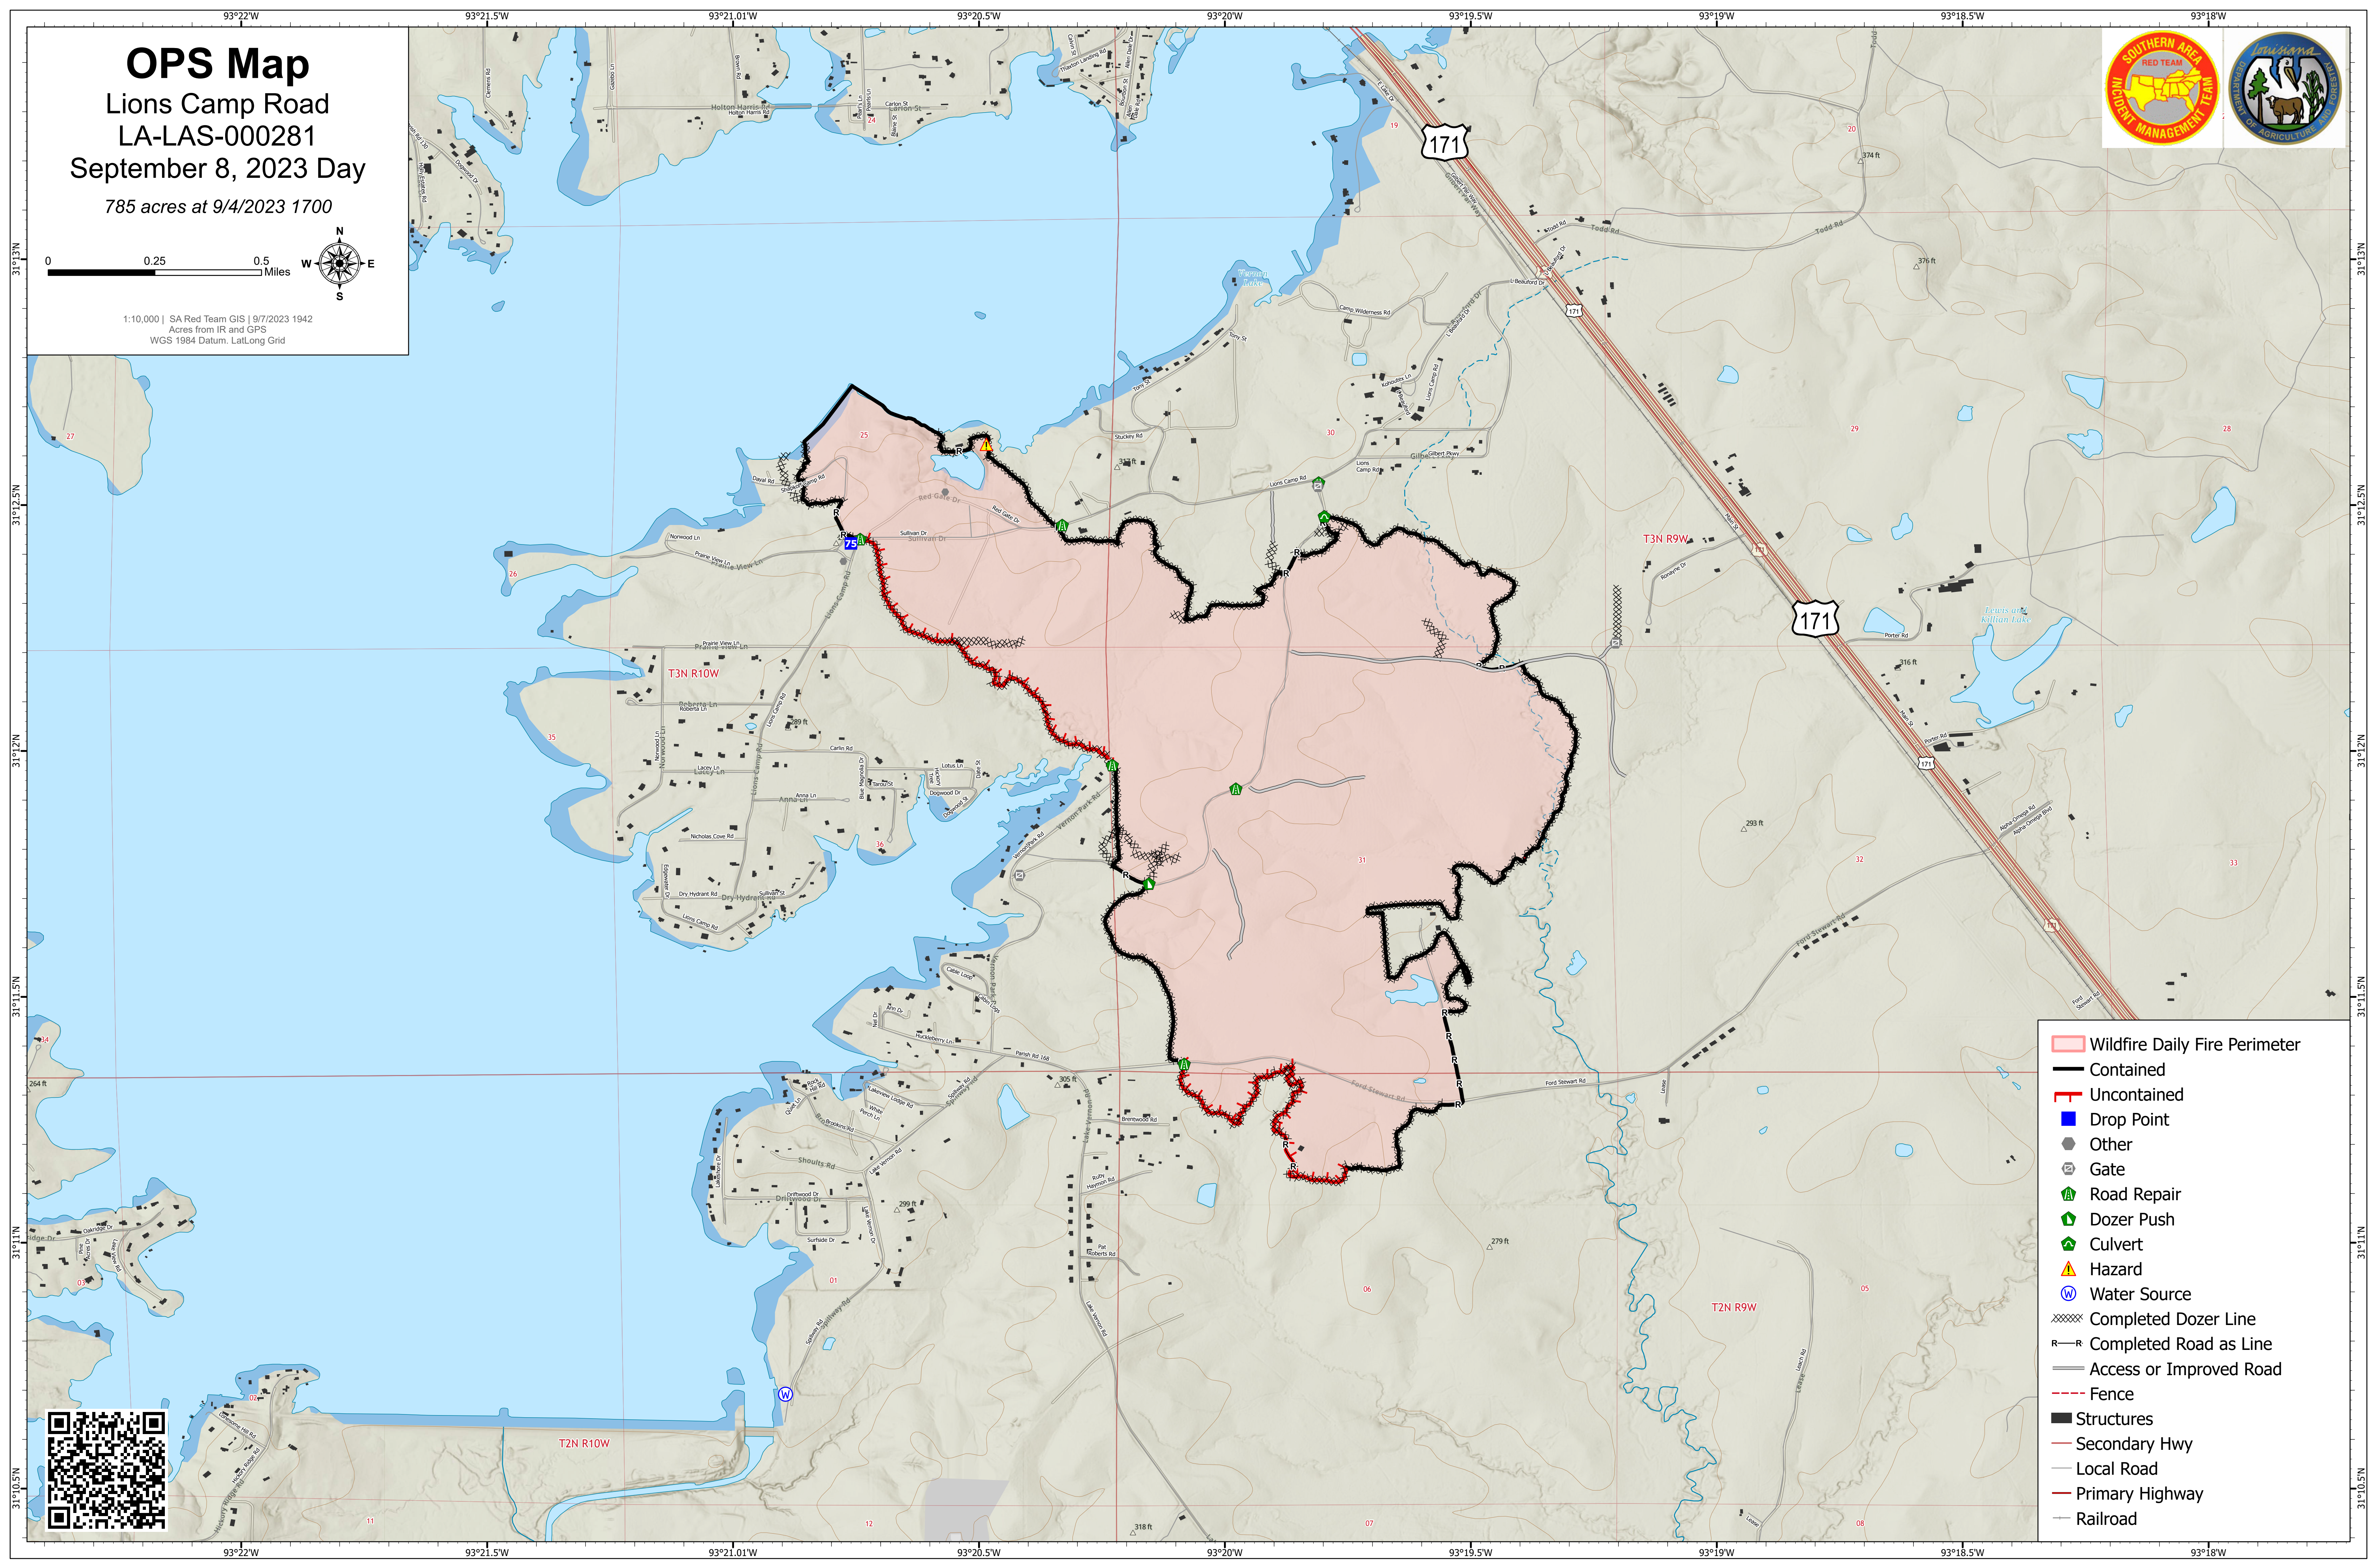

OPS Map

Lions Camp Road
LA-LAS-000281

September 8, 2023 Day

785 acres at 9/4/2023 1700

1:10,000 | SA Red Team GIS | 9/7/2023 1942
Acres from IR and GPS
WGS 1984 Datum, Lat,Long Grid

- Wildfire Daily Fire Perimeter
- Contained
- Uncontained
- Drop Point
- Other
- Gate
- Road Repair
- Dozer Push
- Culvert
- Hazard
- Water Source
- Completed Dozer Line
- Completed Road as Line
- Access or Improved Road
- Fence
- Structures
- Secondary Hwy
- Local Road
- Primary Highway
- Railroad