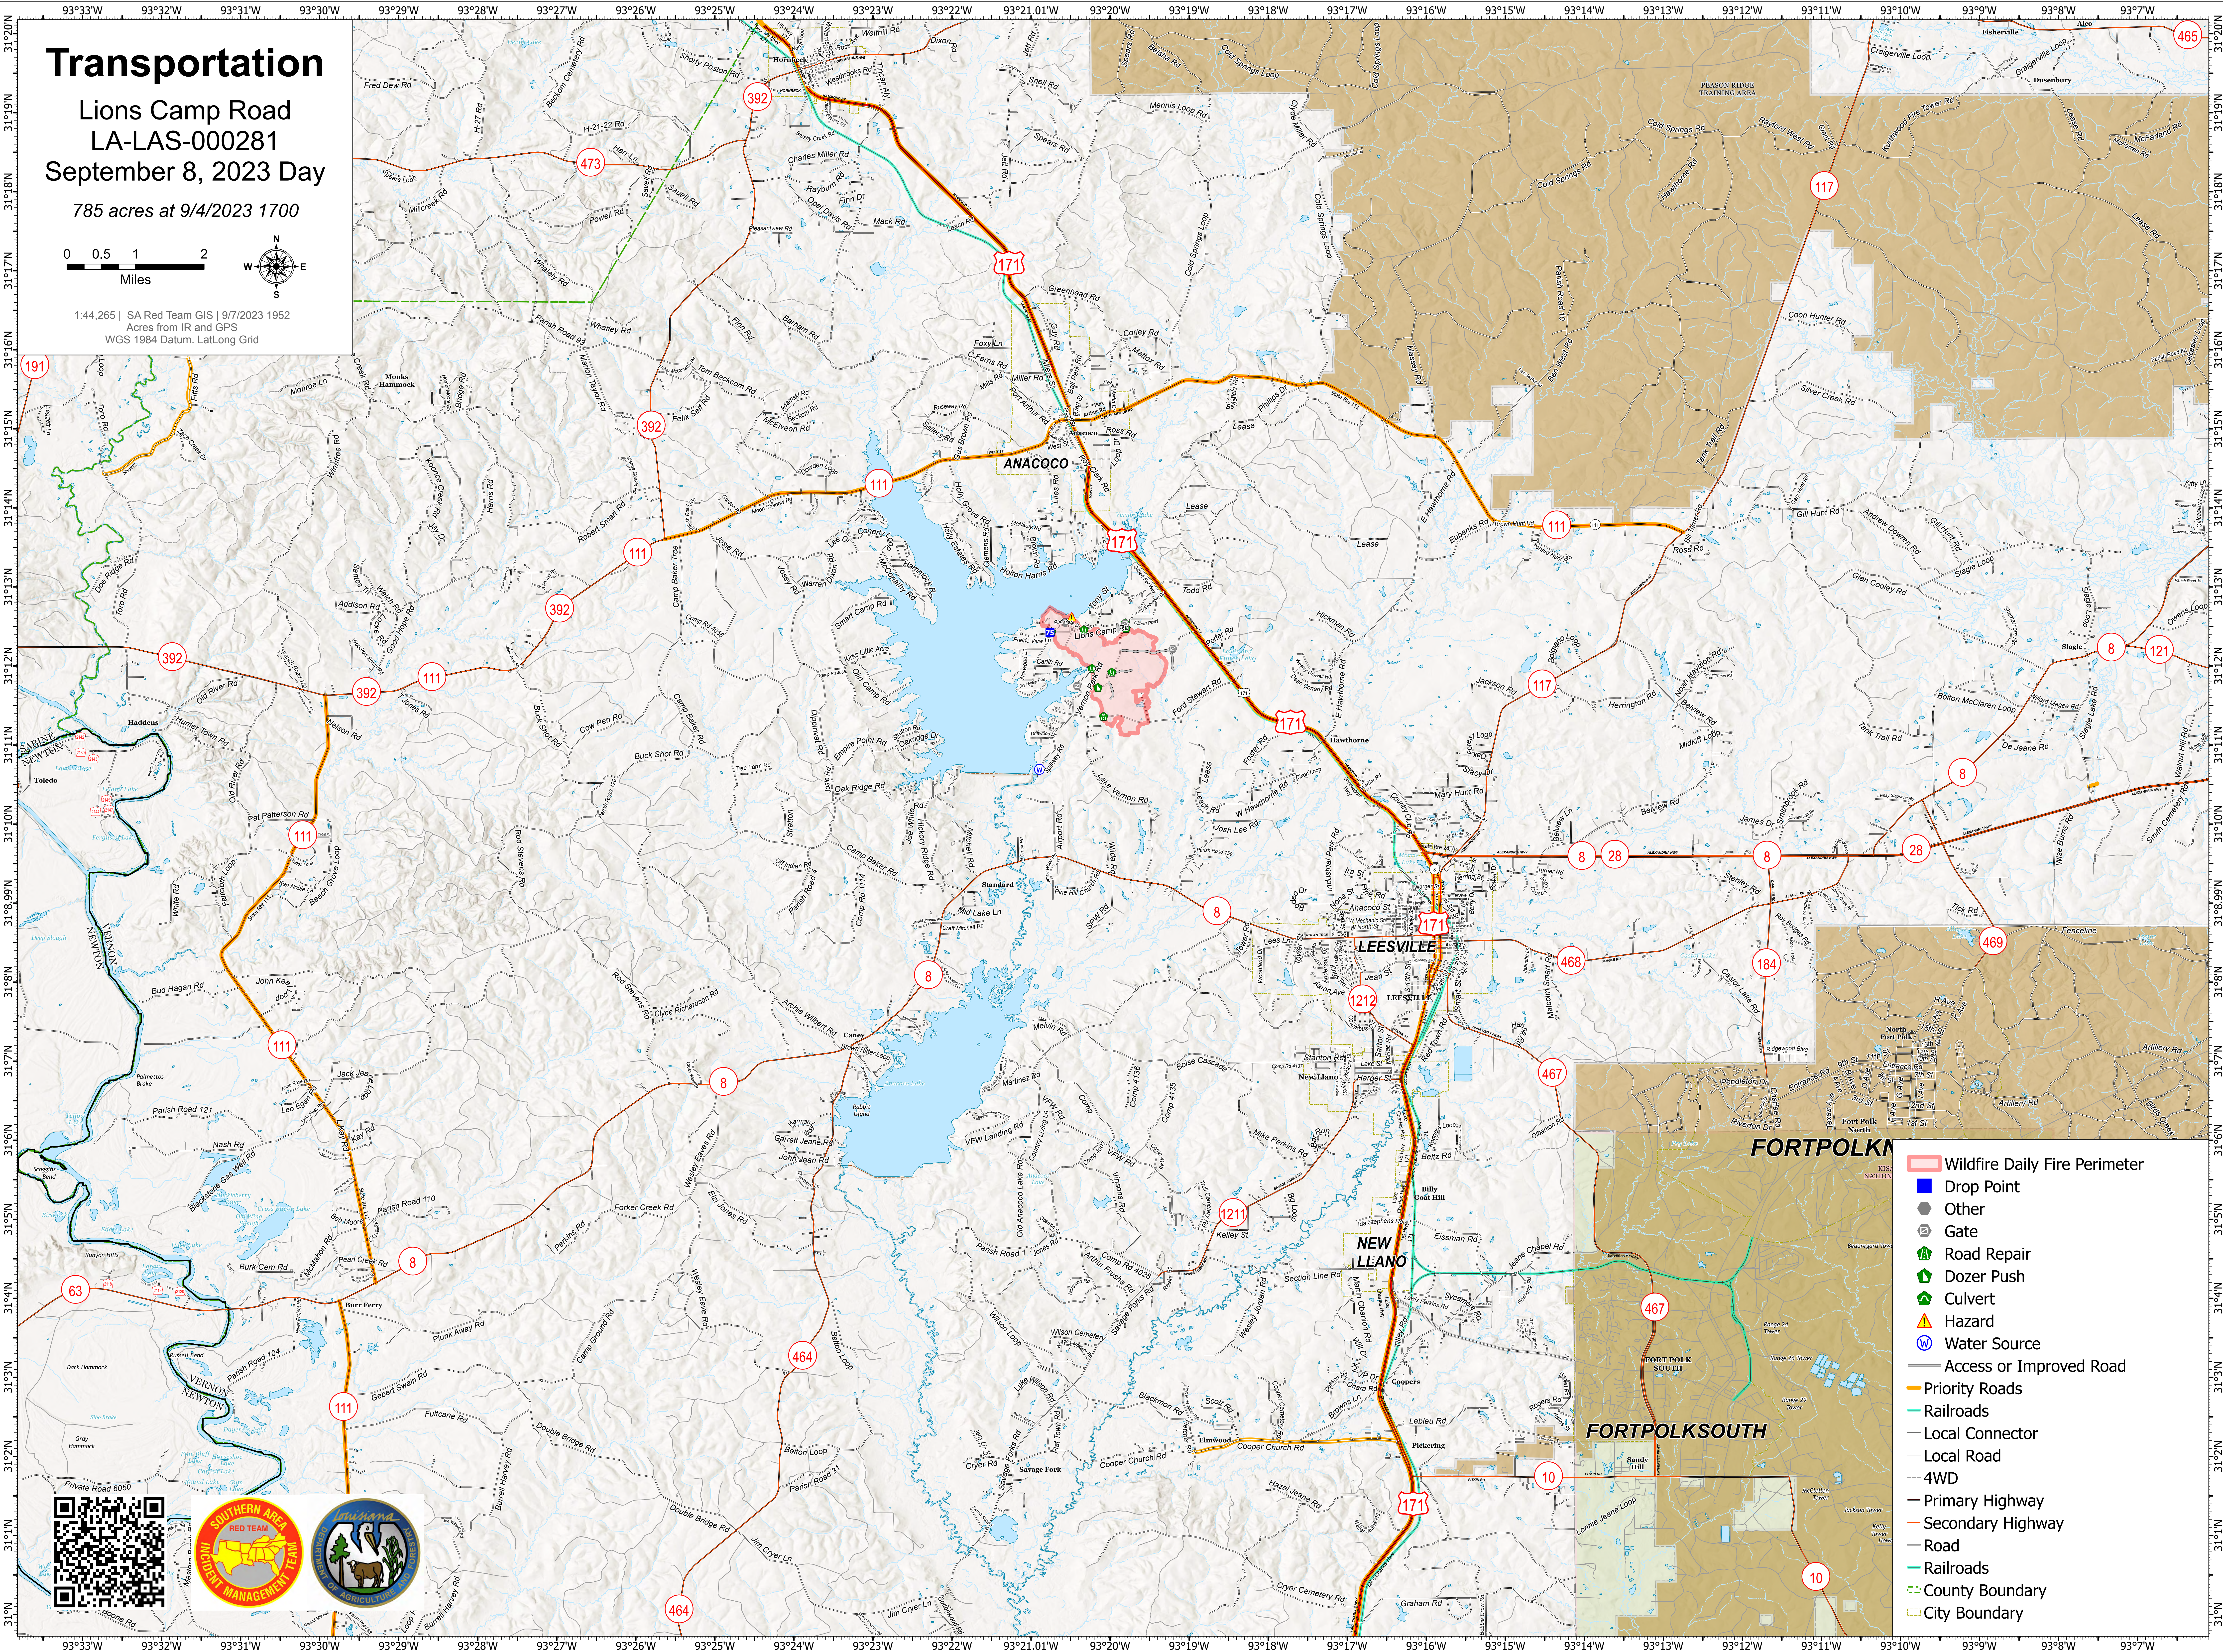

Transportation

Lions Camp Road
LA-LAS-000281
September 8, 2023 Day

785 acres at 9/4/2023 1700

1:44,265 | SA Red Team GIS | 9/7/2023 1952
Acres from IR and GPS
WGS 1984 Datum, Lat/Long Grid

- Wildfire Daily Fire Perimeter
- Drop Point
- Other
- Gate
- Road Repair
- Dozer Push
- Culvert
- Hazard
- Water Source
- Access or Improved Road
- Priority Roads
- Railroads
- Local Connector
- Local Road
- 4WD
- Primary Highway
- Secondary Highway
- Road
- Railroads
- County Boundary
- City Boundary