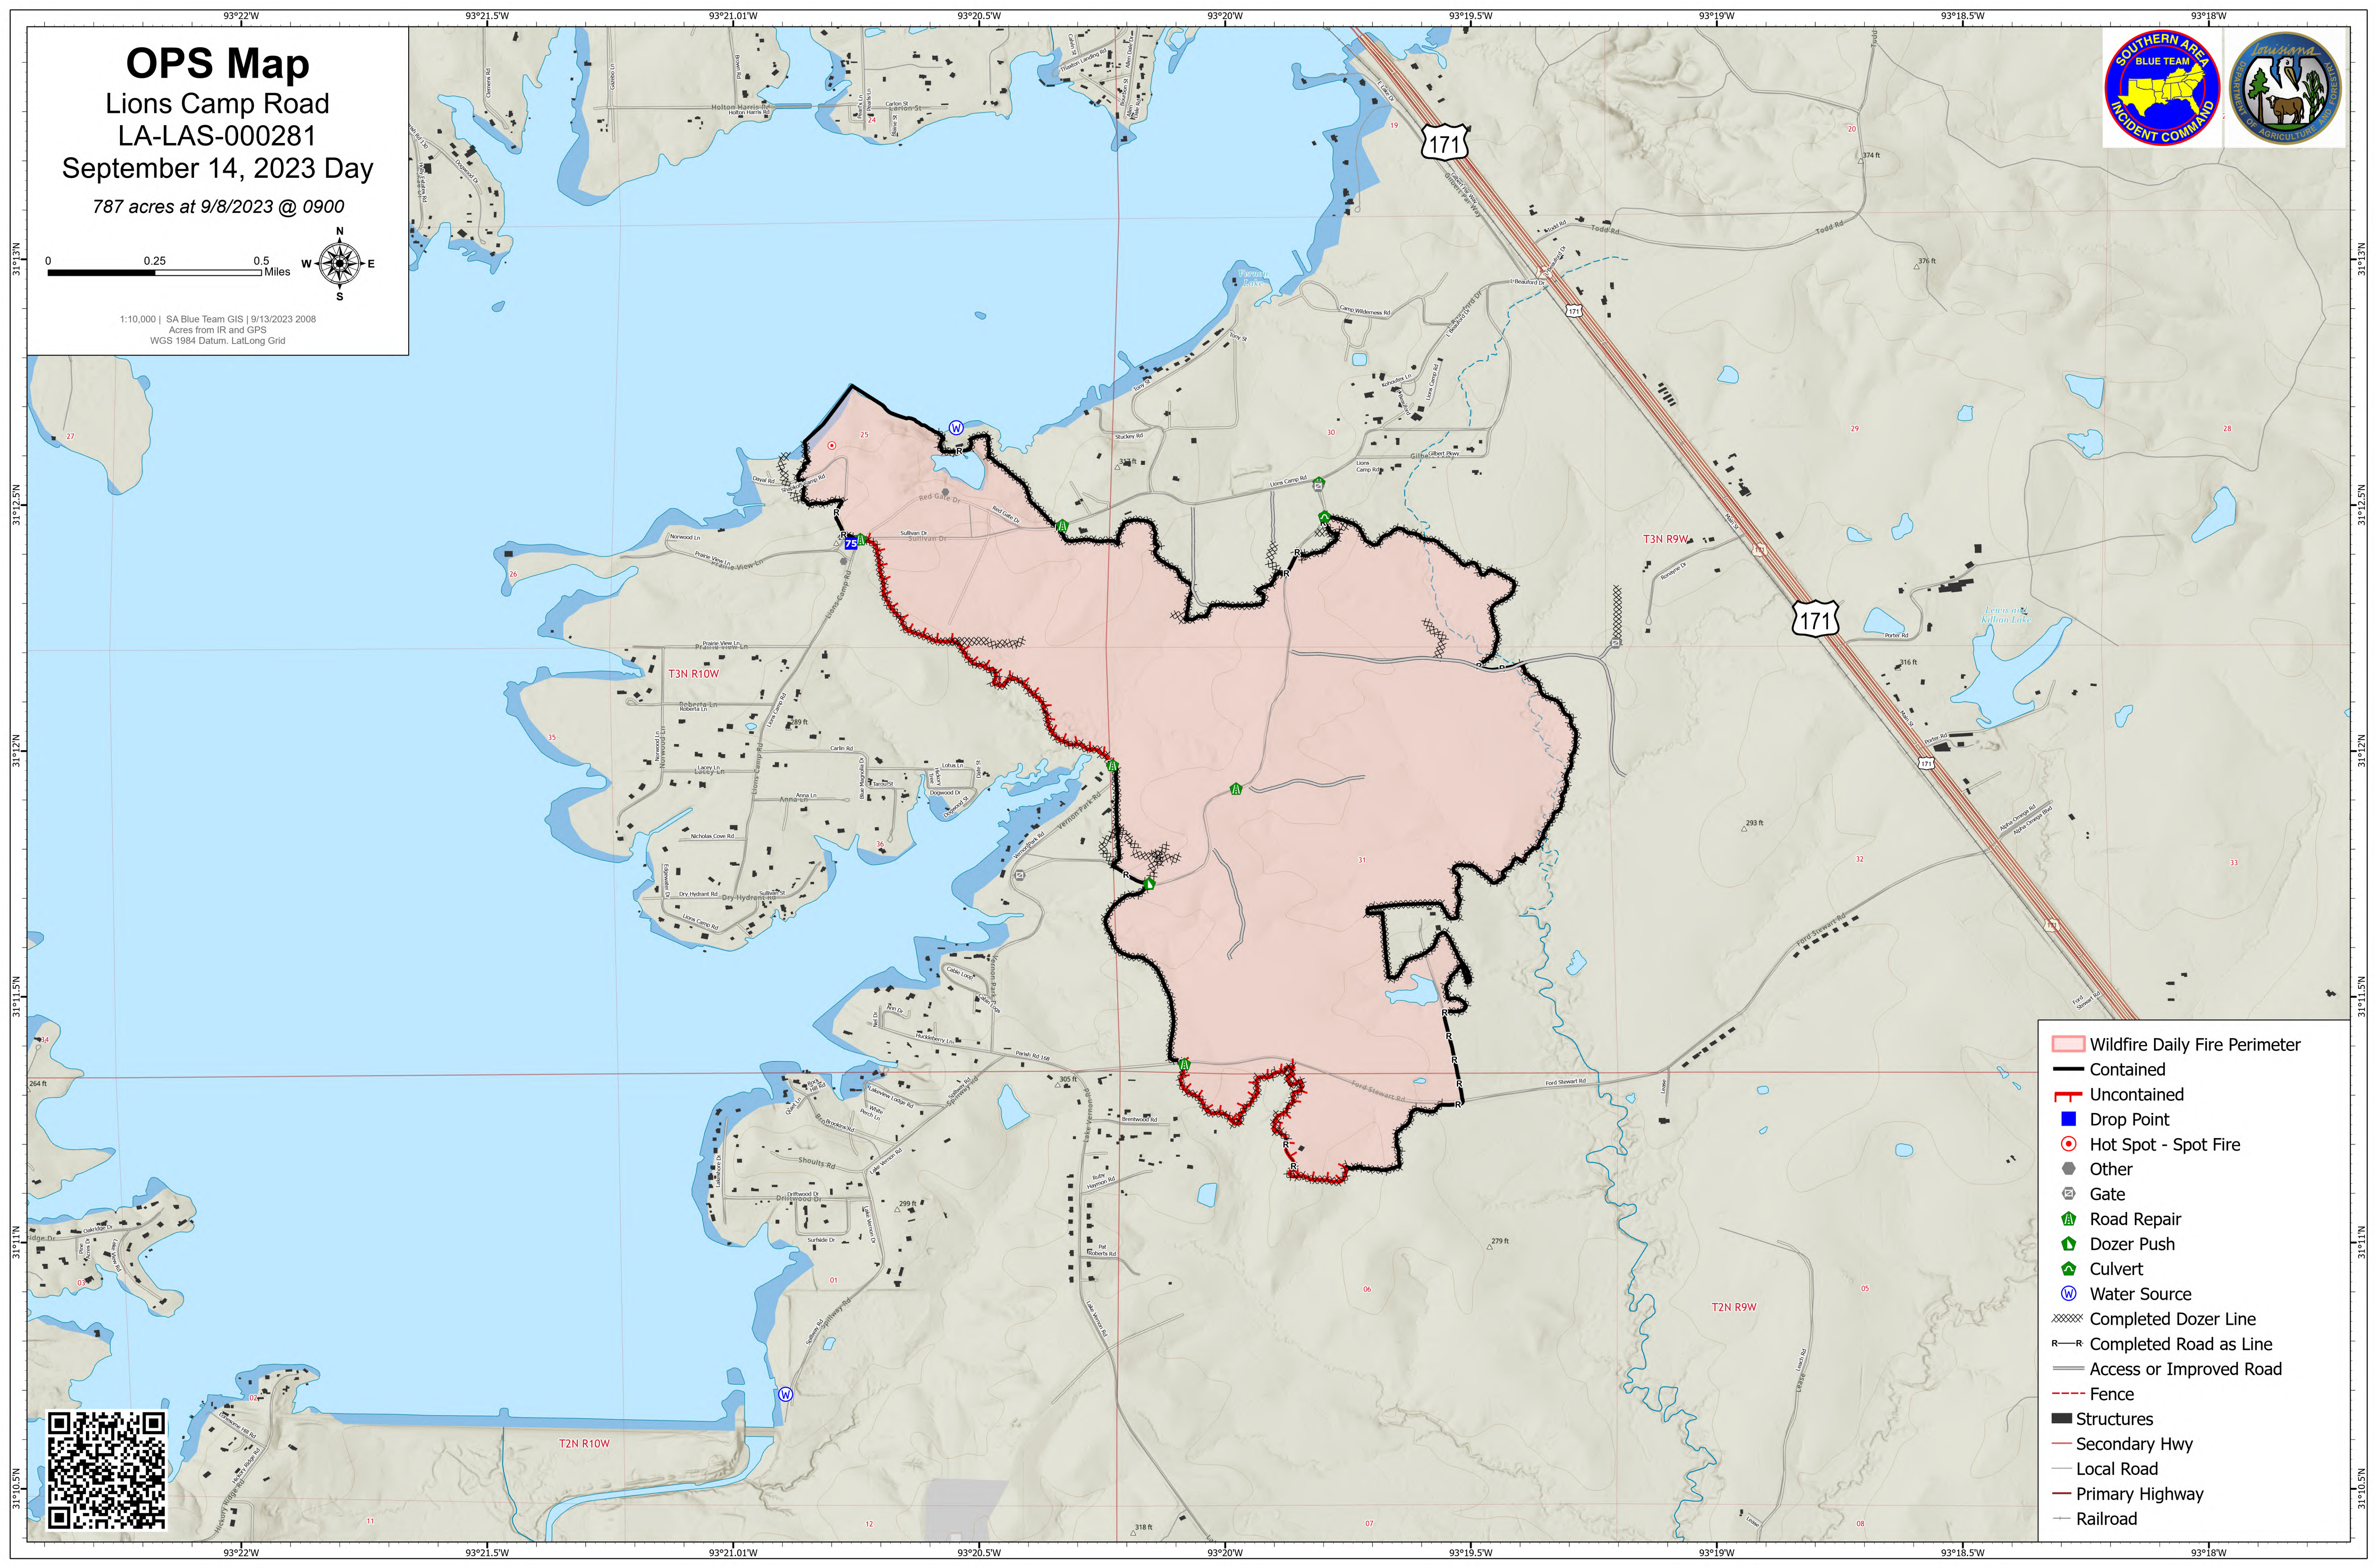

OPS Map

Lions Camp Road
LA-LAS-000281

September 14, 2023 Day

787 acres at 9/8/2023 @ 0900

1:10,000 | SA Blue Team GIS | 9/13/2023 2008
Acres from IR and GPS
WGS 1984 Datum, LatLong Grid

- Wildfire Daily Fire Perimeter
- Contained
- Uncontained
- Drop Point
- Hot Spot - Spot Fire
- Other
- Gate
- Road Repair
- Dozer Push
- Culvert
- Water Source
- Completed Dozer Line
- Completed Road as Line
- Access or Improved Road
- Fence
- Structures
- Secondary Hwy
- Local Road
- Primary Highway
- Railroad