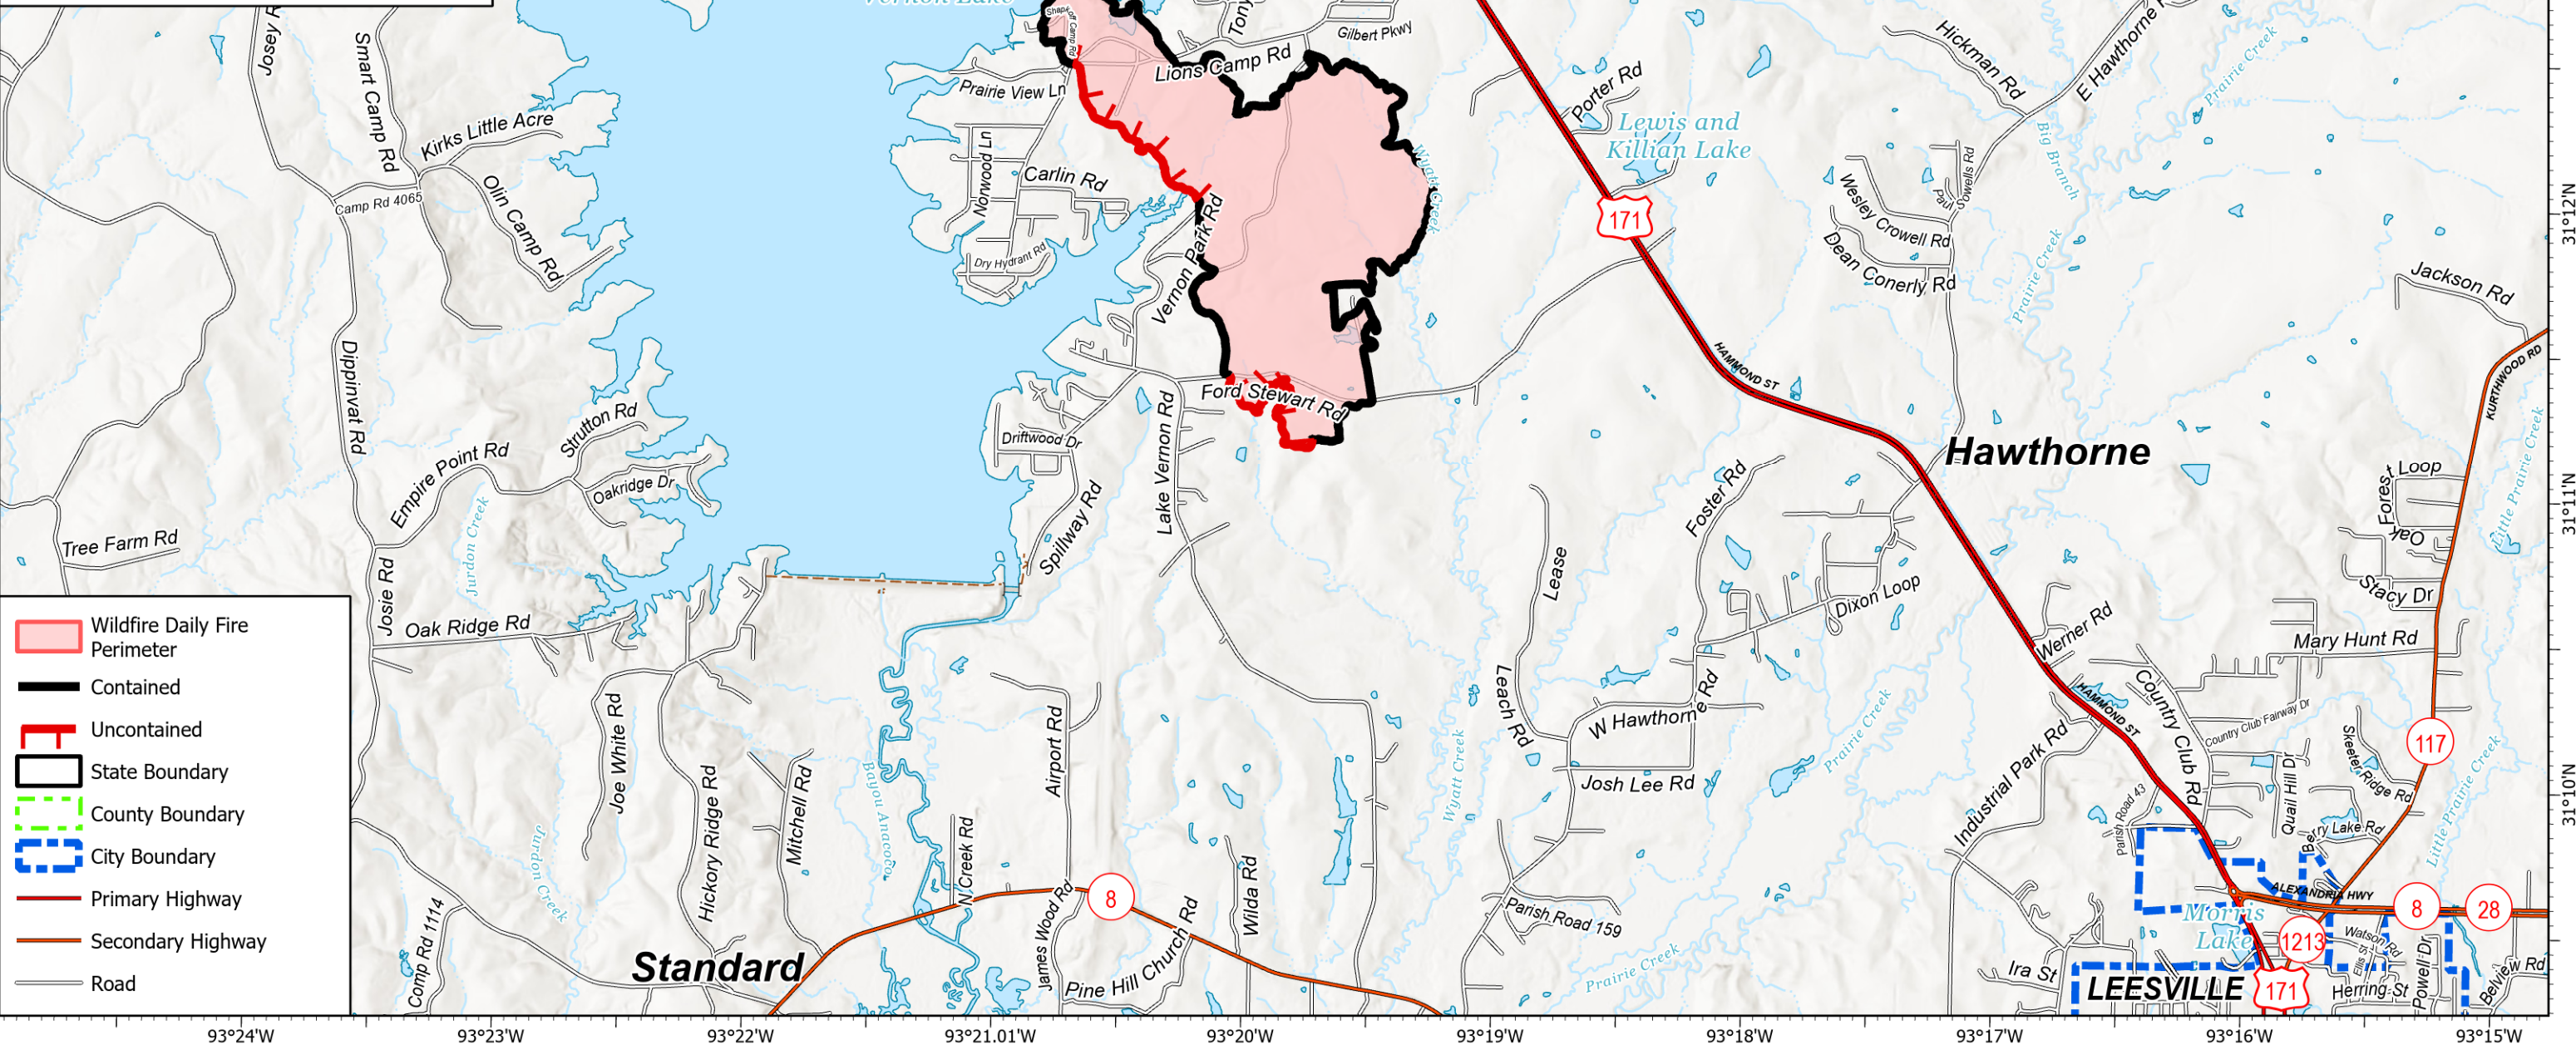

Public Information

Lions Camp Road
LA-LAS-000281
September 14, 2023

787 acres at 9/8/2023 @ 0900

0 0.8 1.5

Miles

1:40,000 | SA Blue Team GIS | 9/13/2023 2015
Acres from IR and GPS
North American 1983 Datum, LatLong Grid

- Wildfire Daily Fire Perimeter
- Contained
- Uncontained
- State Boundary
- County Boundary
- City Boundary
- Primary Highway
- Secondary Highway
- Road