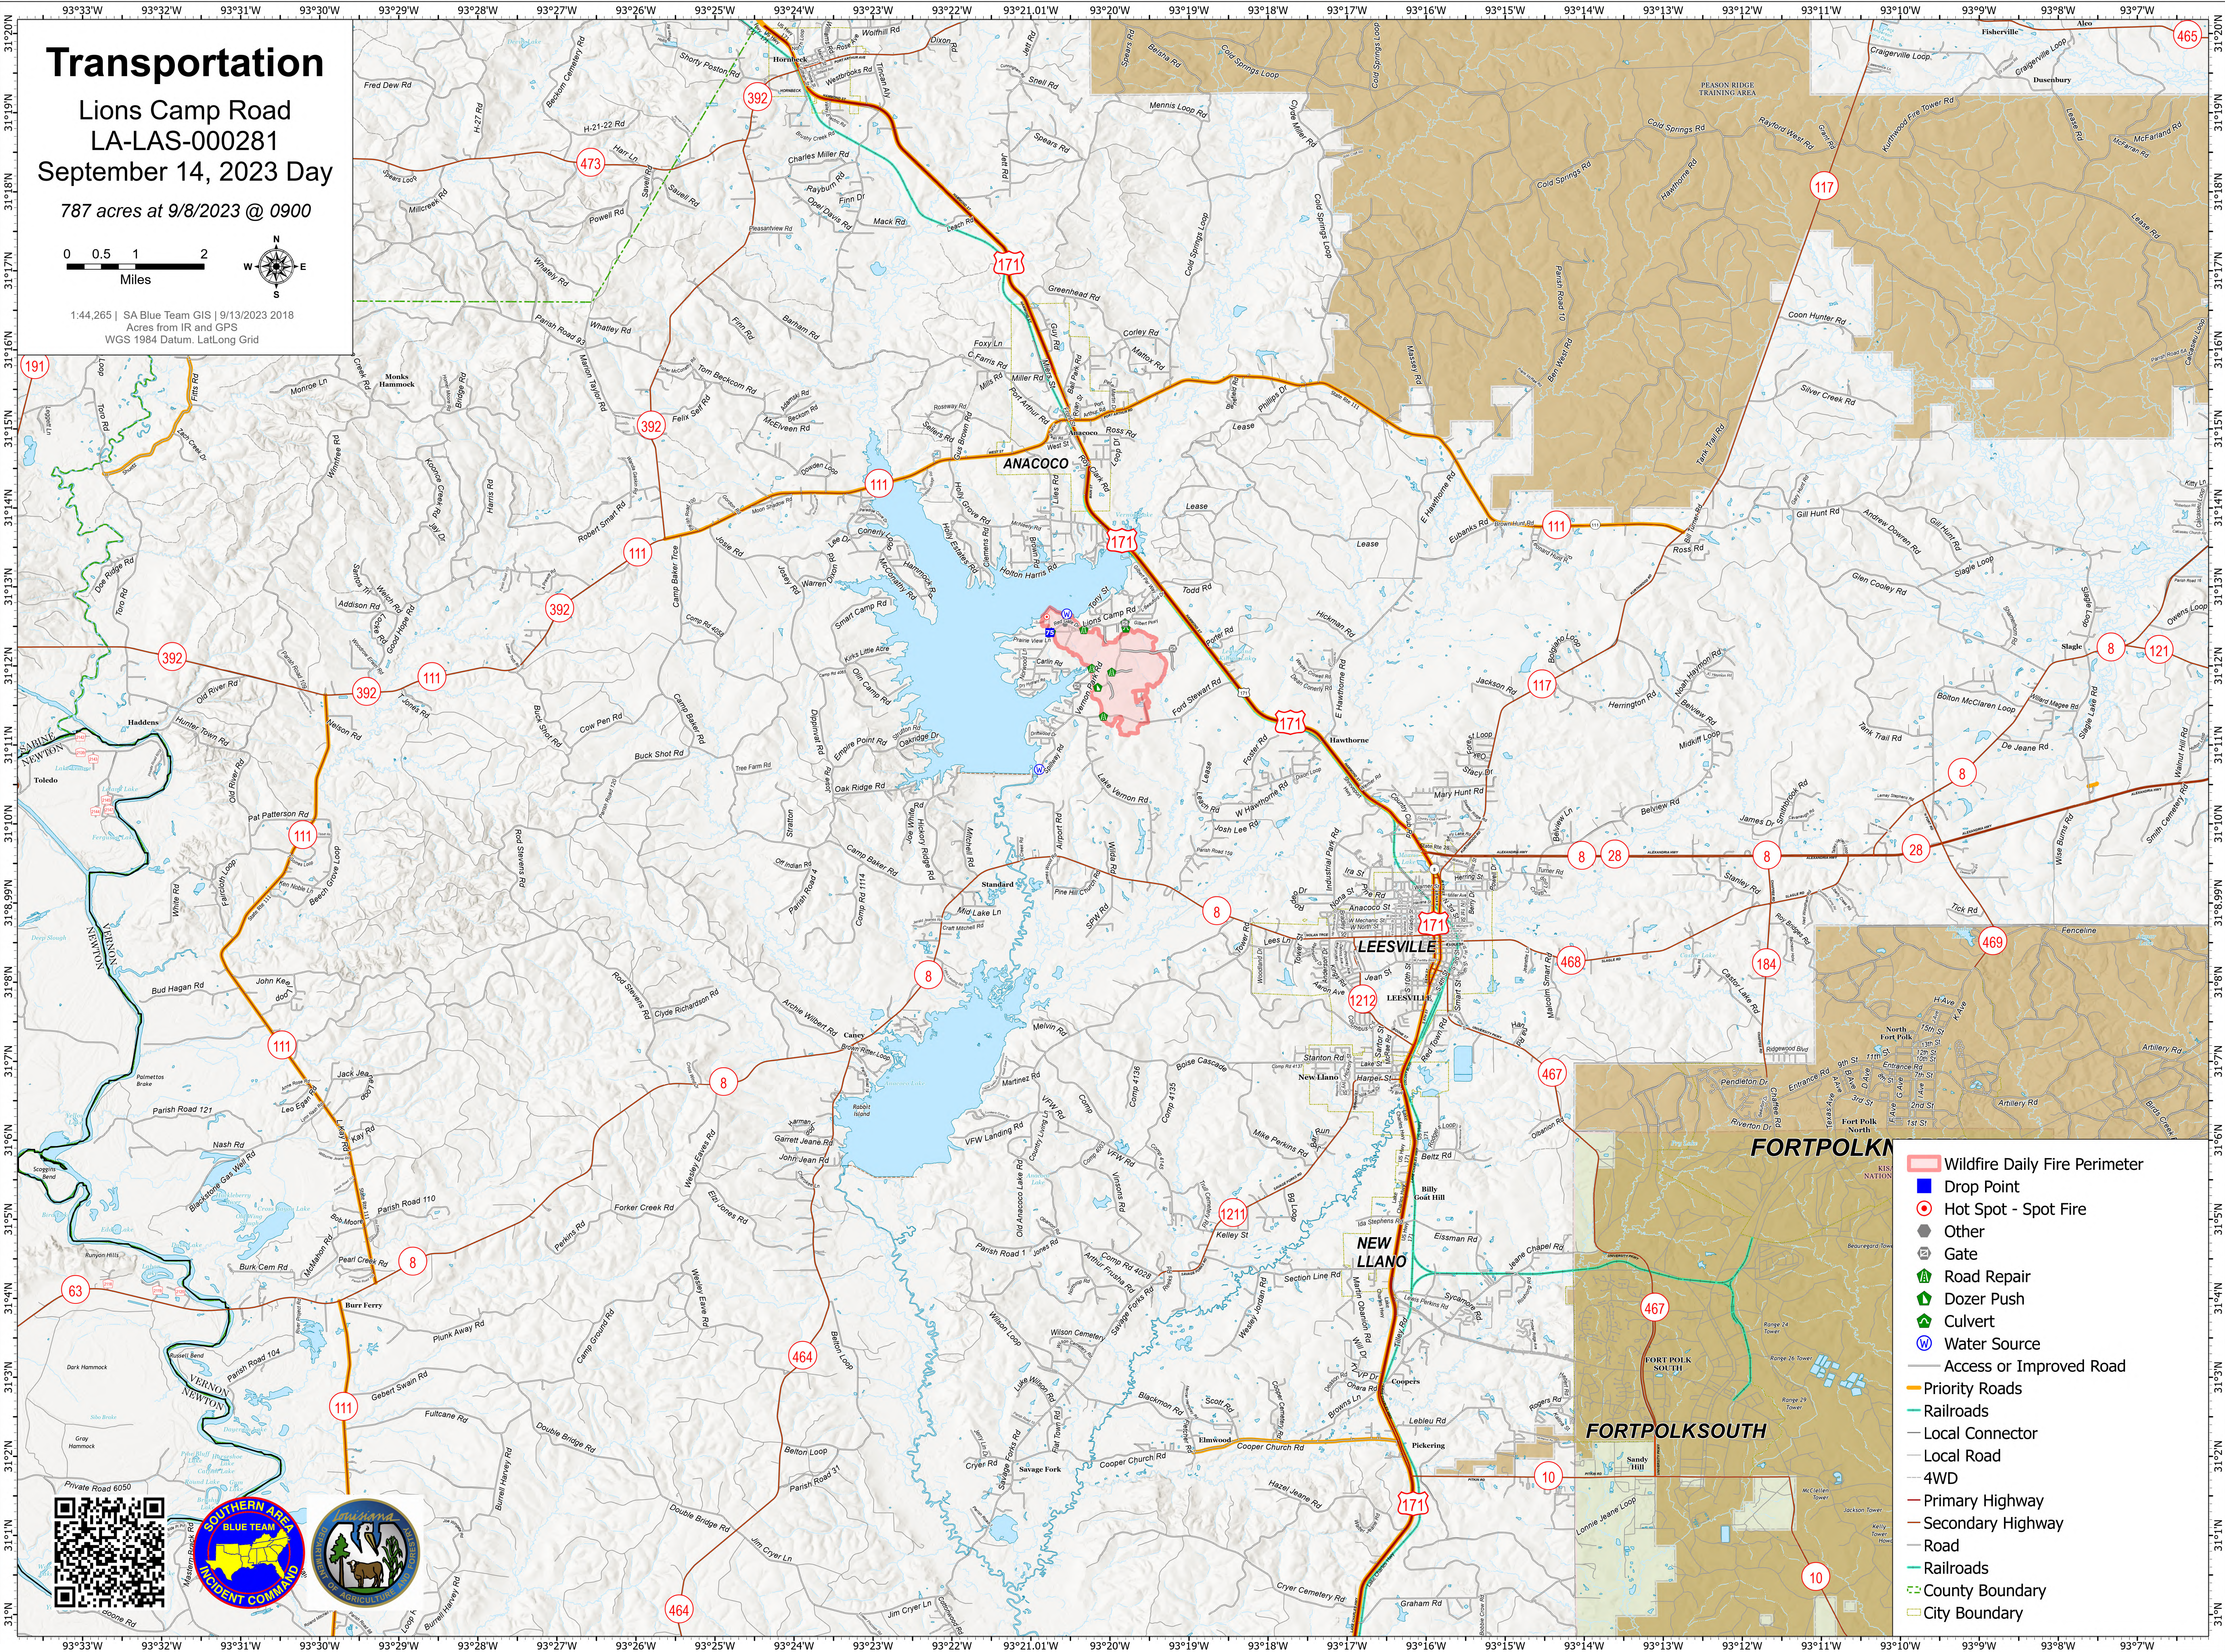

Transportation

Lions Camp Road
LA-LAS-000281
September 14, 2023 Day

787 acres at 9/8/2023 @ 0900

1:44,265 | SA Blue Team GIS | 9/13/2023 2018
Acres from IR and GPS
WGS 1984 Datum, Lat/Long Grid

- Wildfire Daily Fire Perimeter
- Drop Point
- Hot Spot - Spot Fire
- Other
- Gate
- Road Repair
- Dozer Push
- Culvert
- Water Source
- Access or Improved Road
- Priority Roads
- Railroads
- Local Connector
- Local Road
- 4WD
- Primary Highway
- Secondary Highway
- Road
- Railroads
- County Boundary
- City Boundary