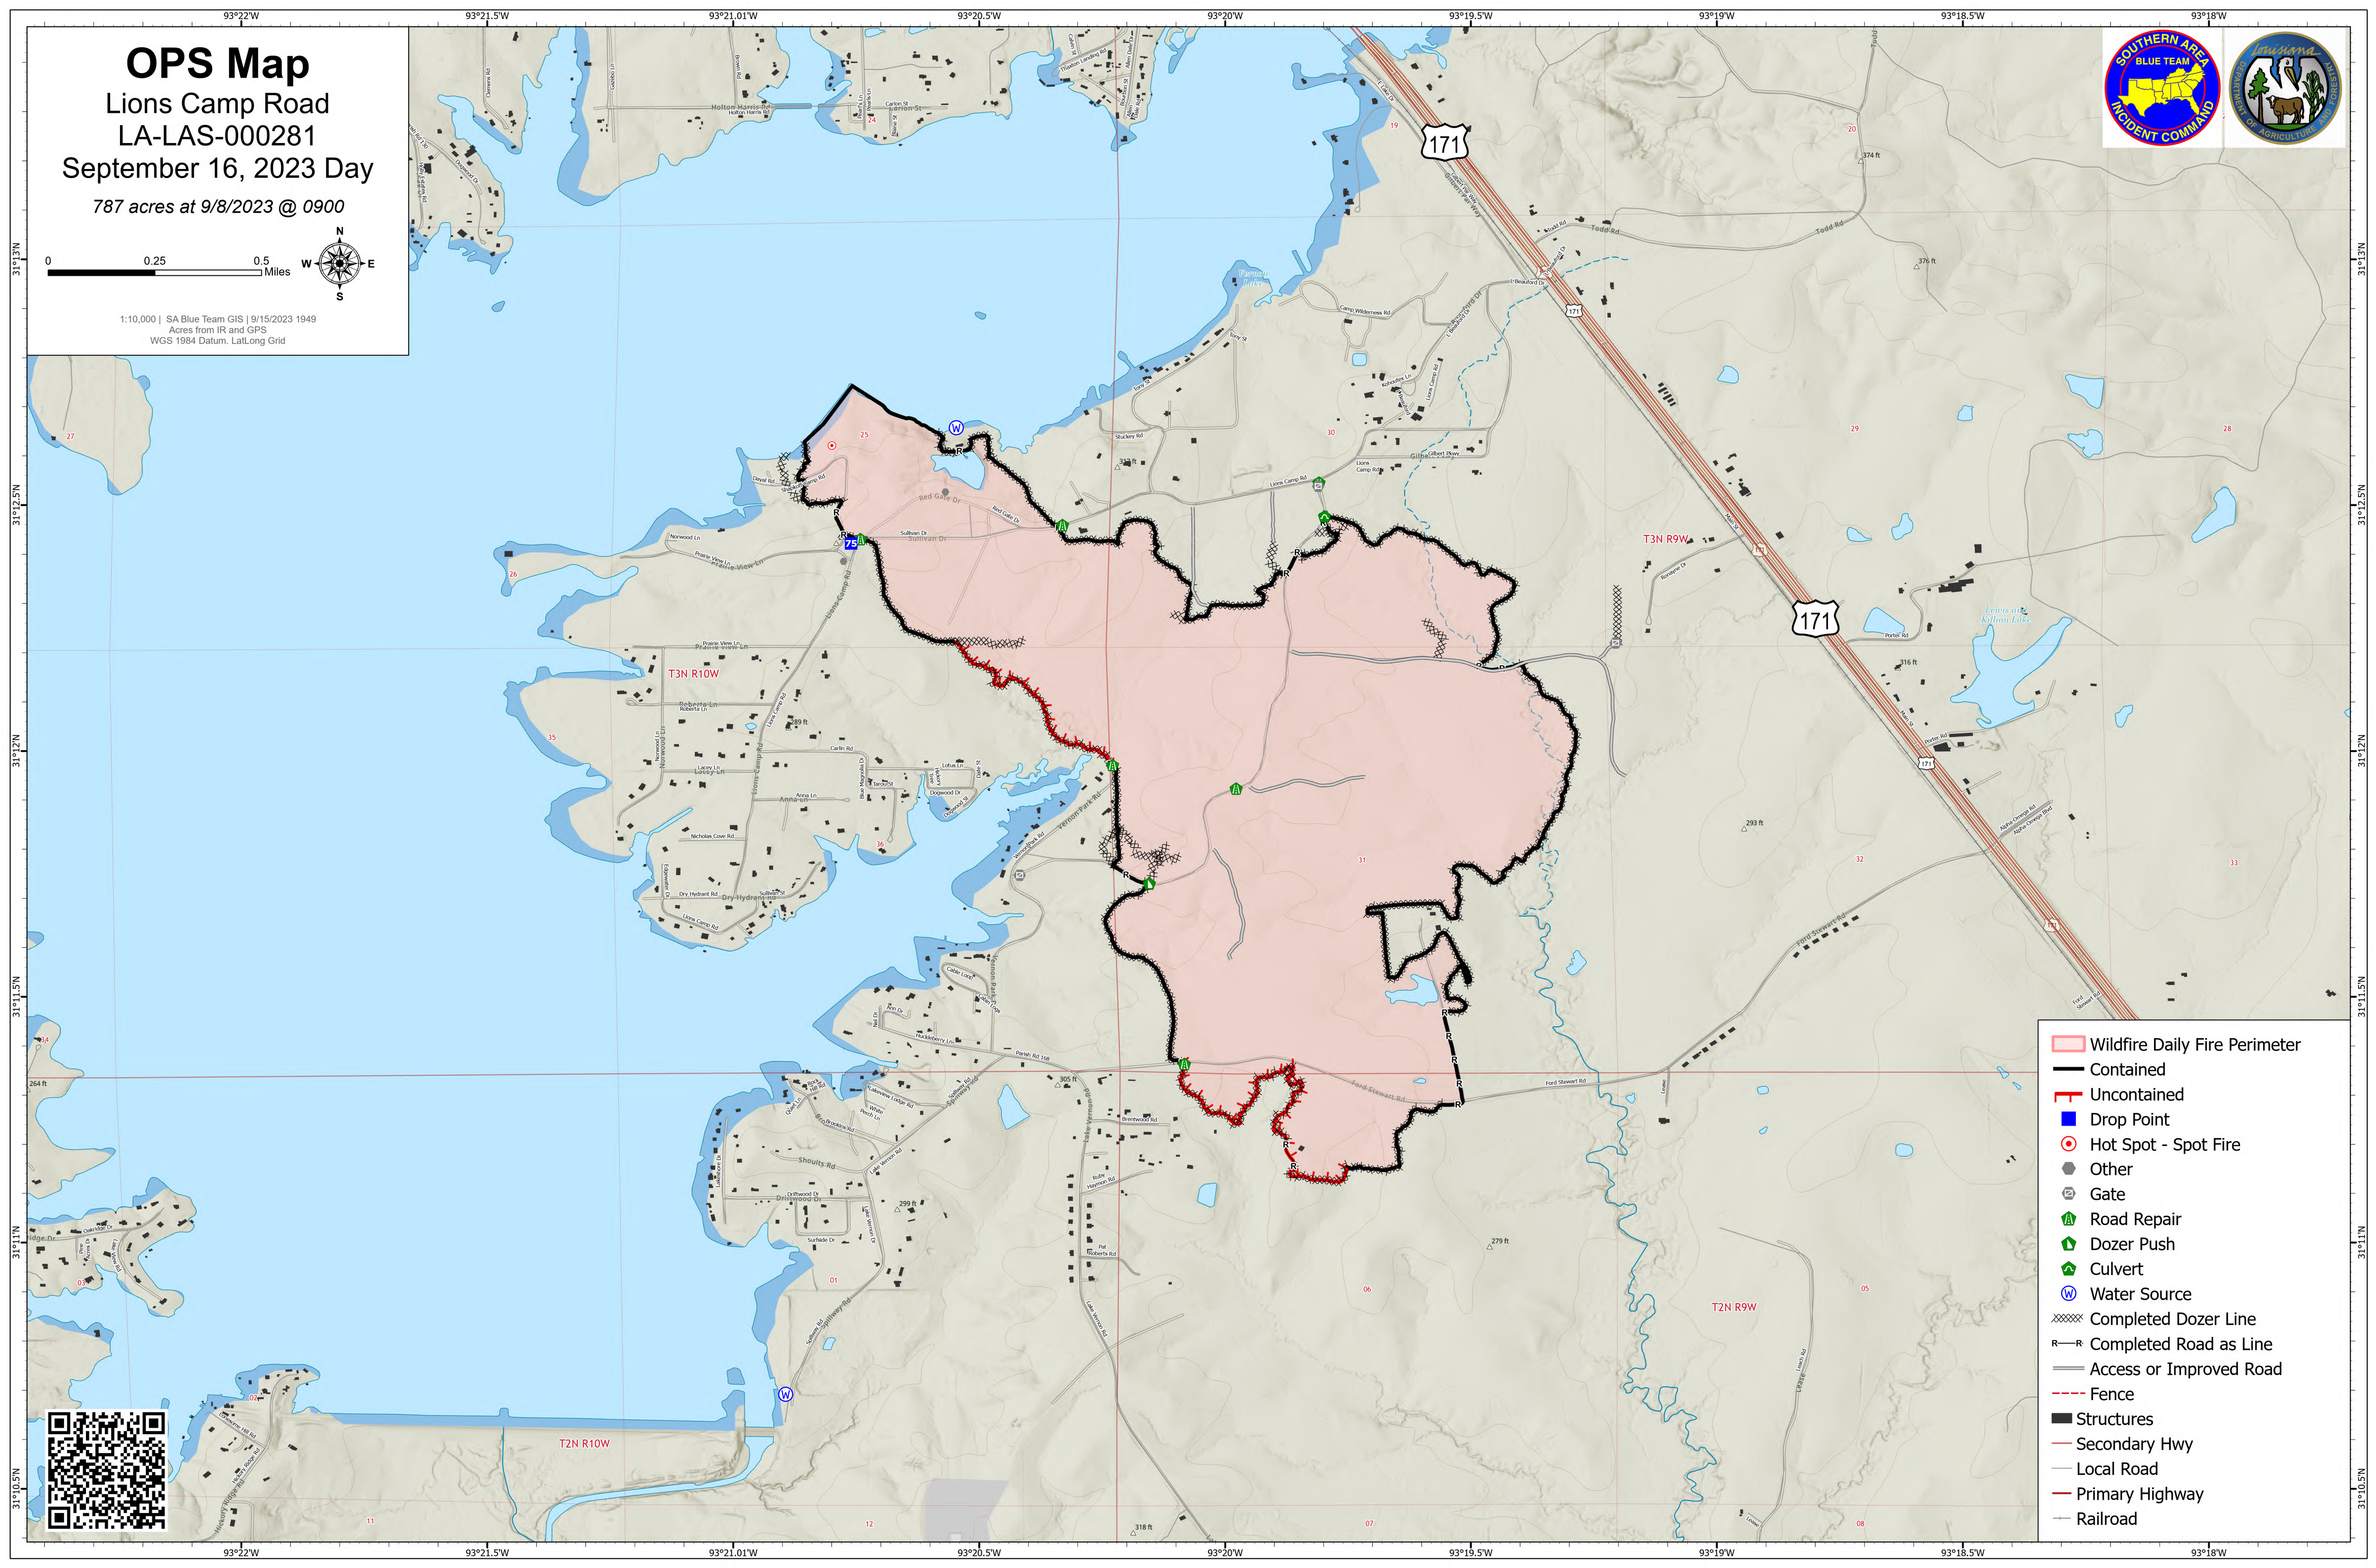

OPS Map

Lions Camp Road
LA-LAS-000281

September 16, 2023 Day

787 acres at 9/8/2023 @ 0900

1:10,000 | SA Blue Team GIS | 9/15/2023 1949
Acres from IR and GPS
WGS 1984 Datum, LatLong Grid

- Wildfire Daily Fire Perimeter
- Contained
- Uncontained
- Drop Point
- Hot Spot - Spot Fire
- Other
- Gate
- Road Repair
- Dozer Push
- Culvert
- Water Source
- Completed Dozer Line
- Completed Road as Line
- Access or Improved Road
- Fence
- Structures
- Secondary Hwy
- Local Road
- Primary Highway
- Railroad