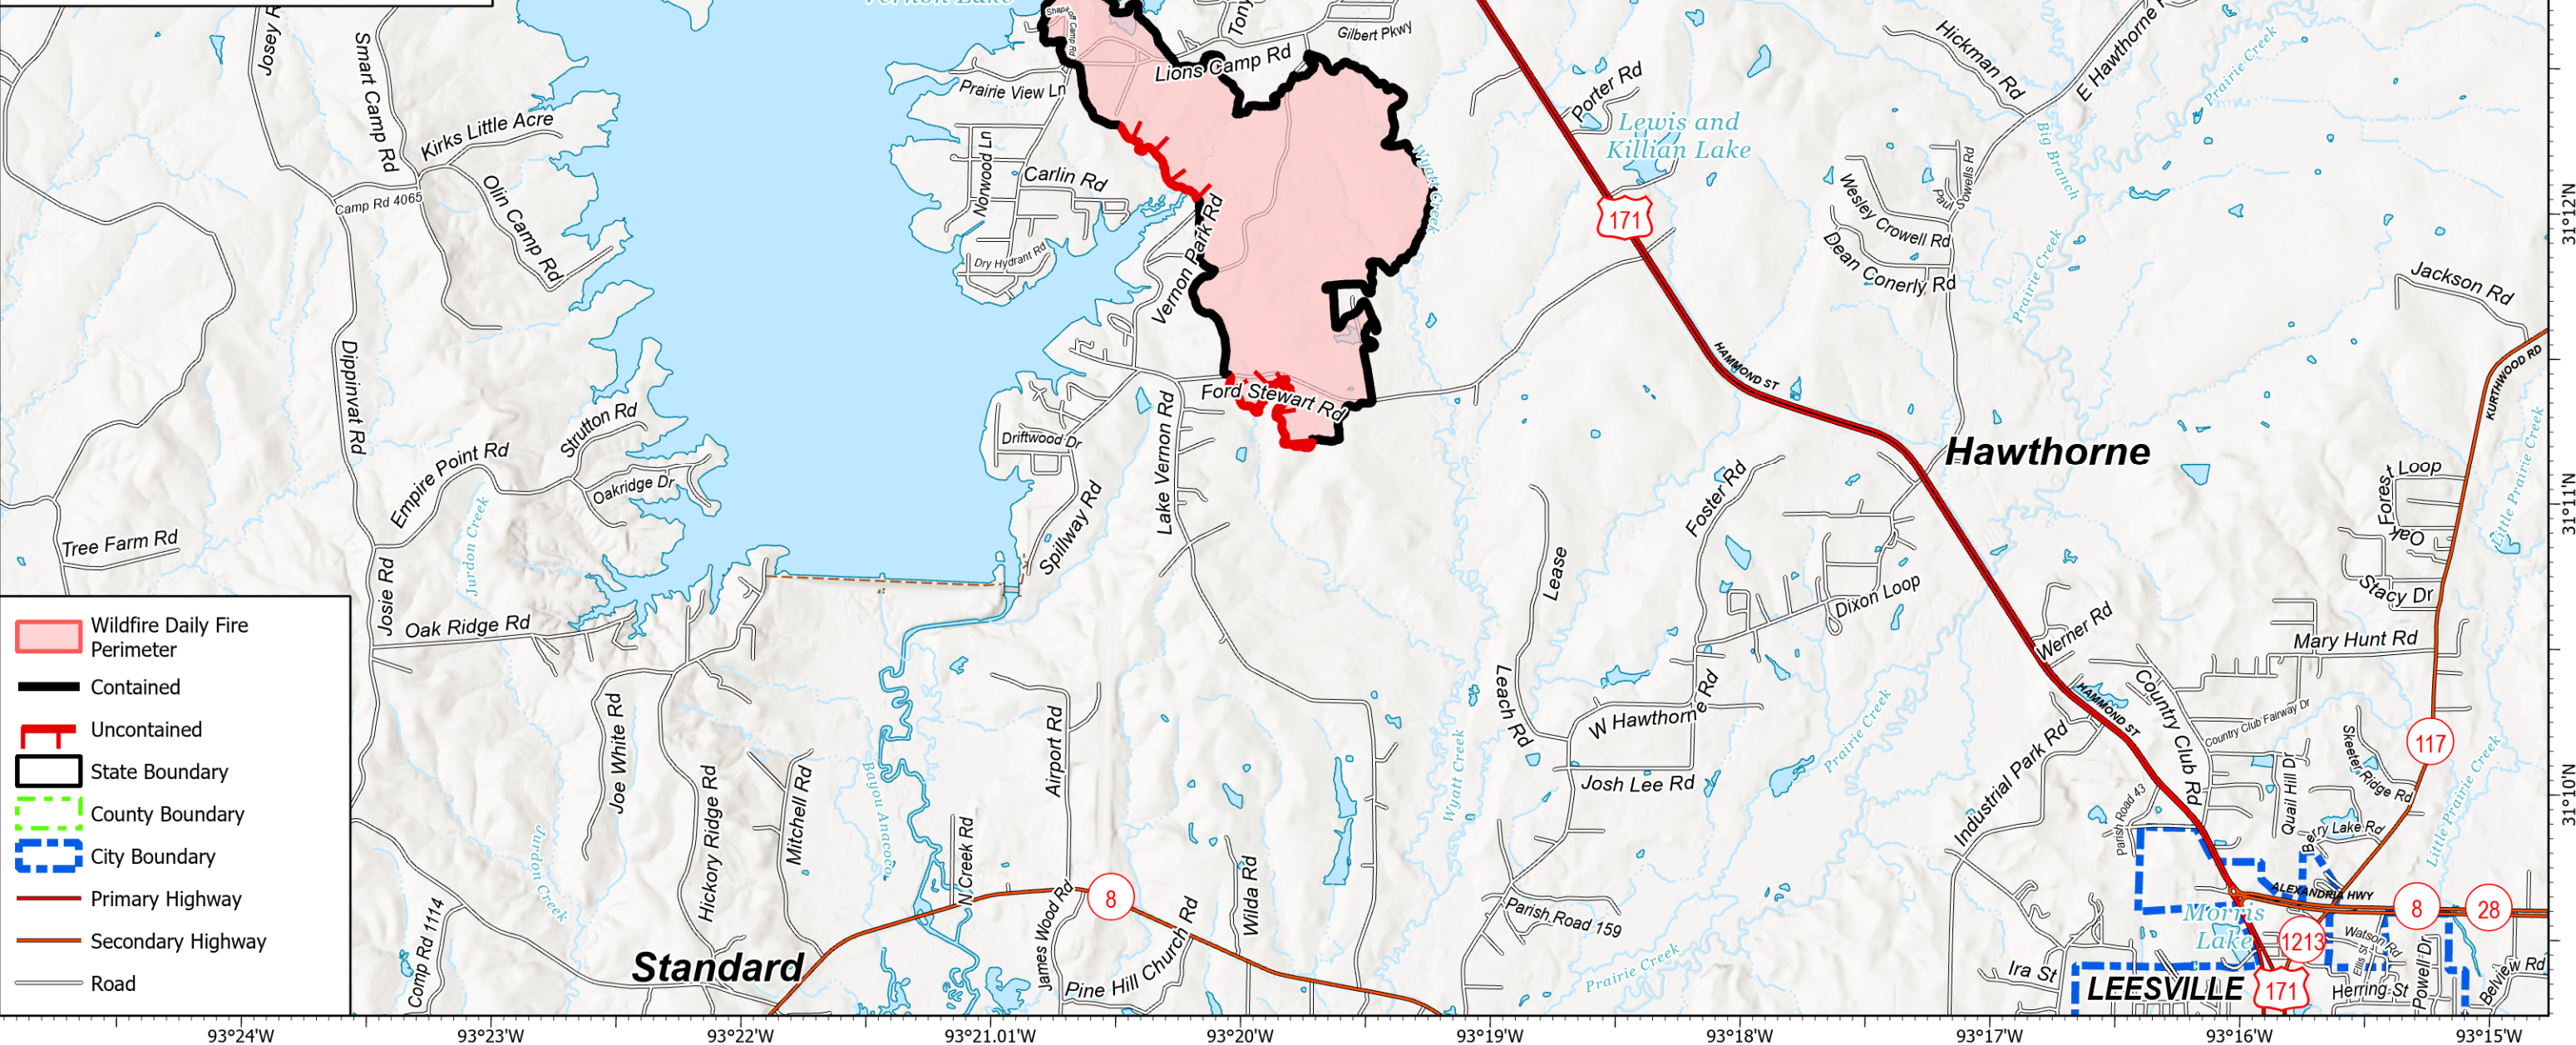

# Public Information

Lions Camp Road  
LA-LAS-000281  
September 16, 2023

787 acres at 9/8/2023 @ 0900

0 0.8 1.5

Miles

1:40,000 | SA Blue Team GIS | 9/15/2023 1954  
Acres from IR and GPS  
North American 1983 Datum, LatLong Grid

- Wildfire Daily Fire Perimeter
- Contained
- Uncontained
- State Boundary
- County Boundary
- City Boundary
- Primary Highway
- Secondary Highway
- Road