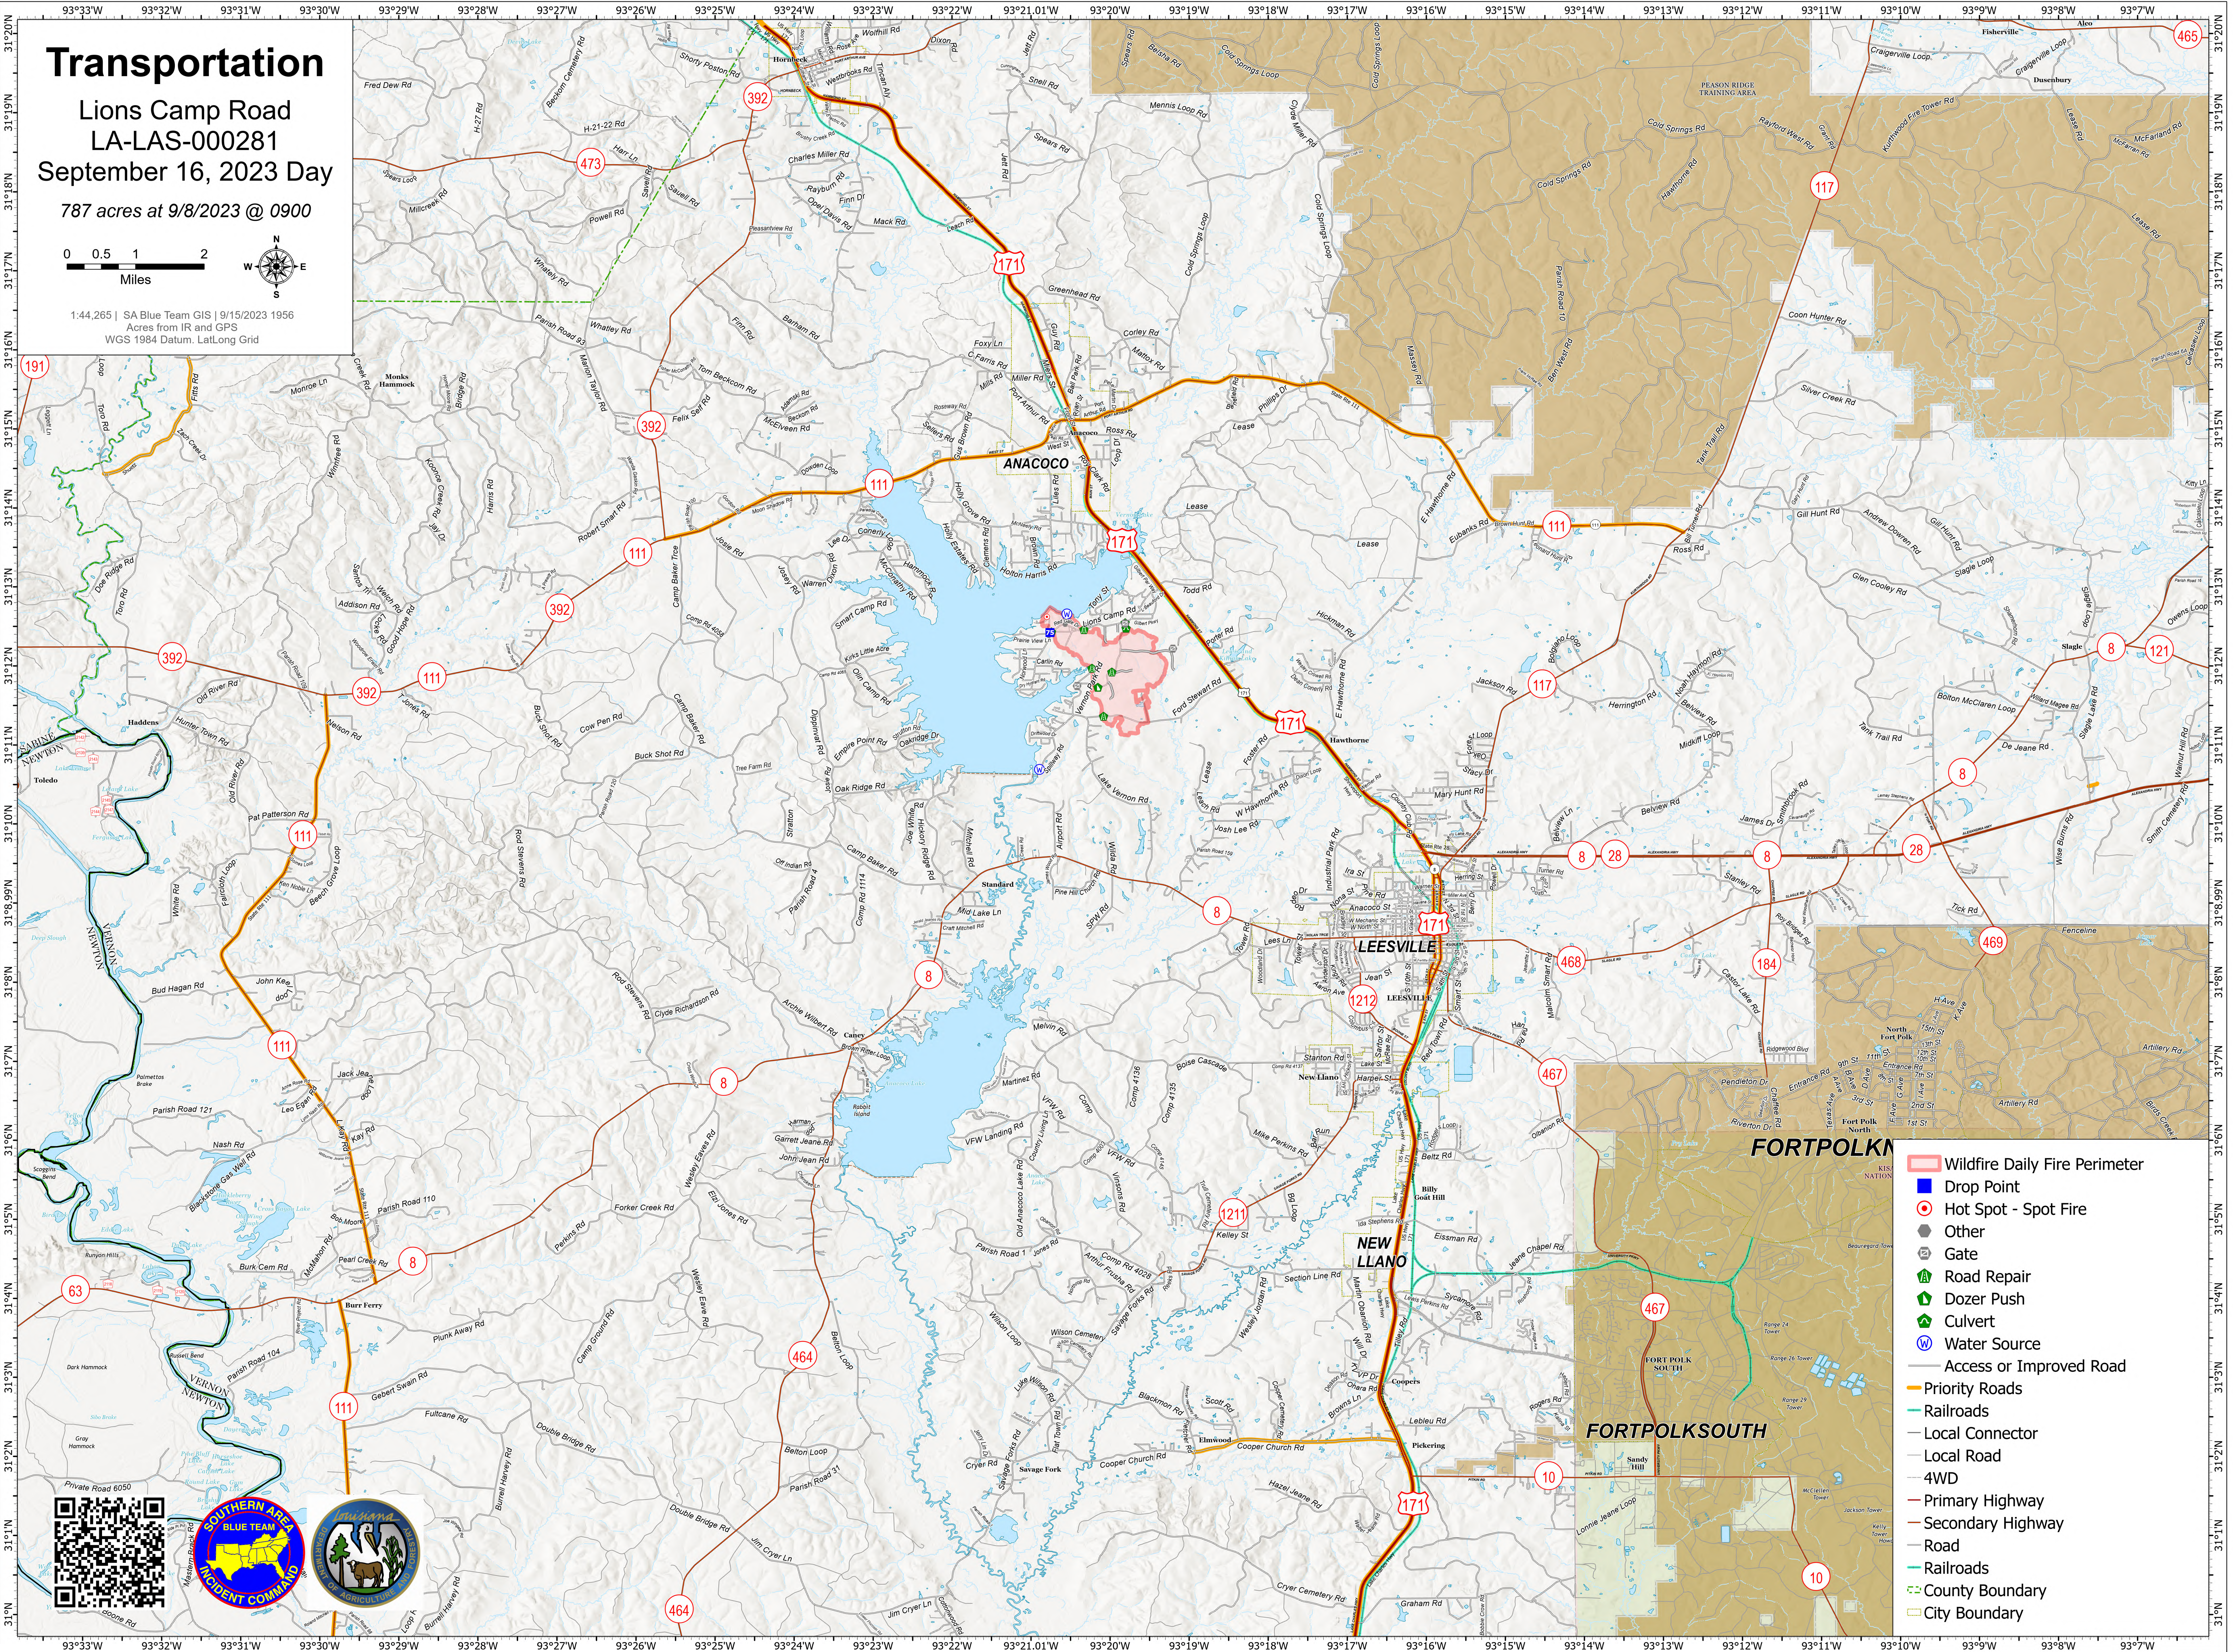

Transportation

Lions Camp Road
LA-LAS-000281
September 16, 2023 Day

787 acres at 9/8/2023 @ 0900

1:44,265 | SA Blue Team GIS | 9/15/2023 1956
Acres from IR and GPS
WGS 1984 Datum, Lat/Long Grid

- Wildfire Daily Fire Perimeter
- Drop Point
- Hot Spot - Spot Fire
- Other
- Gate
- Road Repair
- Dozer Push
- Culvert
- Water Source
- Access or Improved Road
- Priority Roads
- Railroads
- Local Connector
- Local Road
- 4WD
- Primary Highway
- Secondary Highway
- Road
- Railroads
- County Boundary
- City Boundary