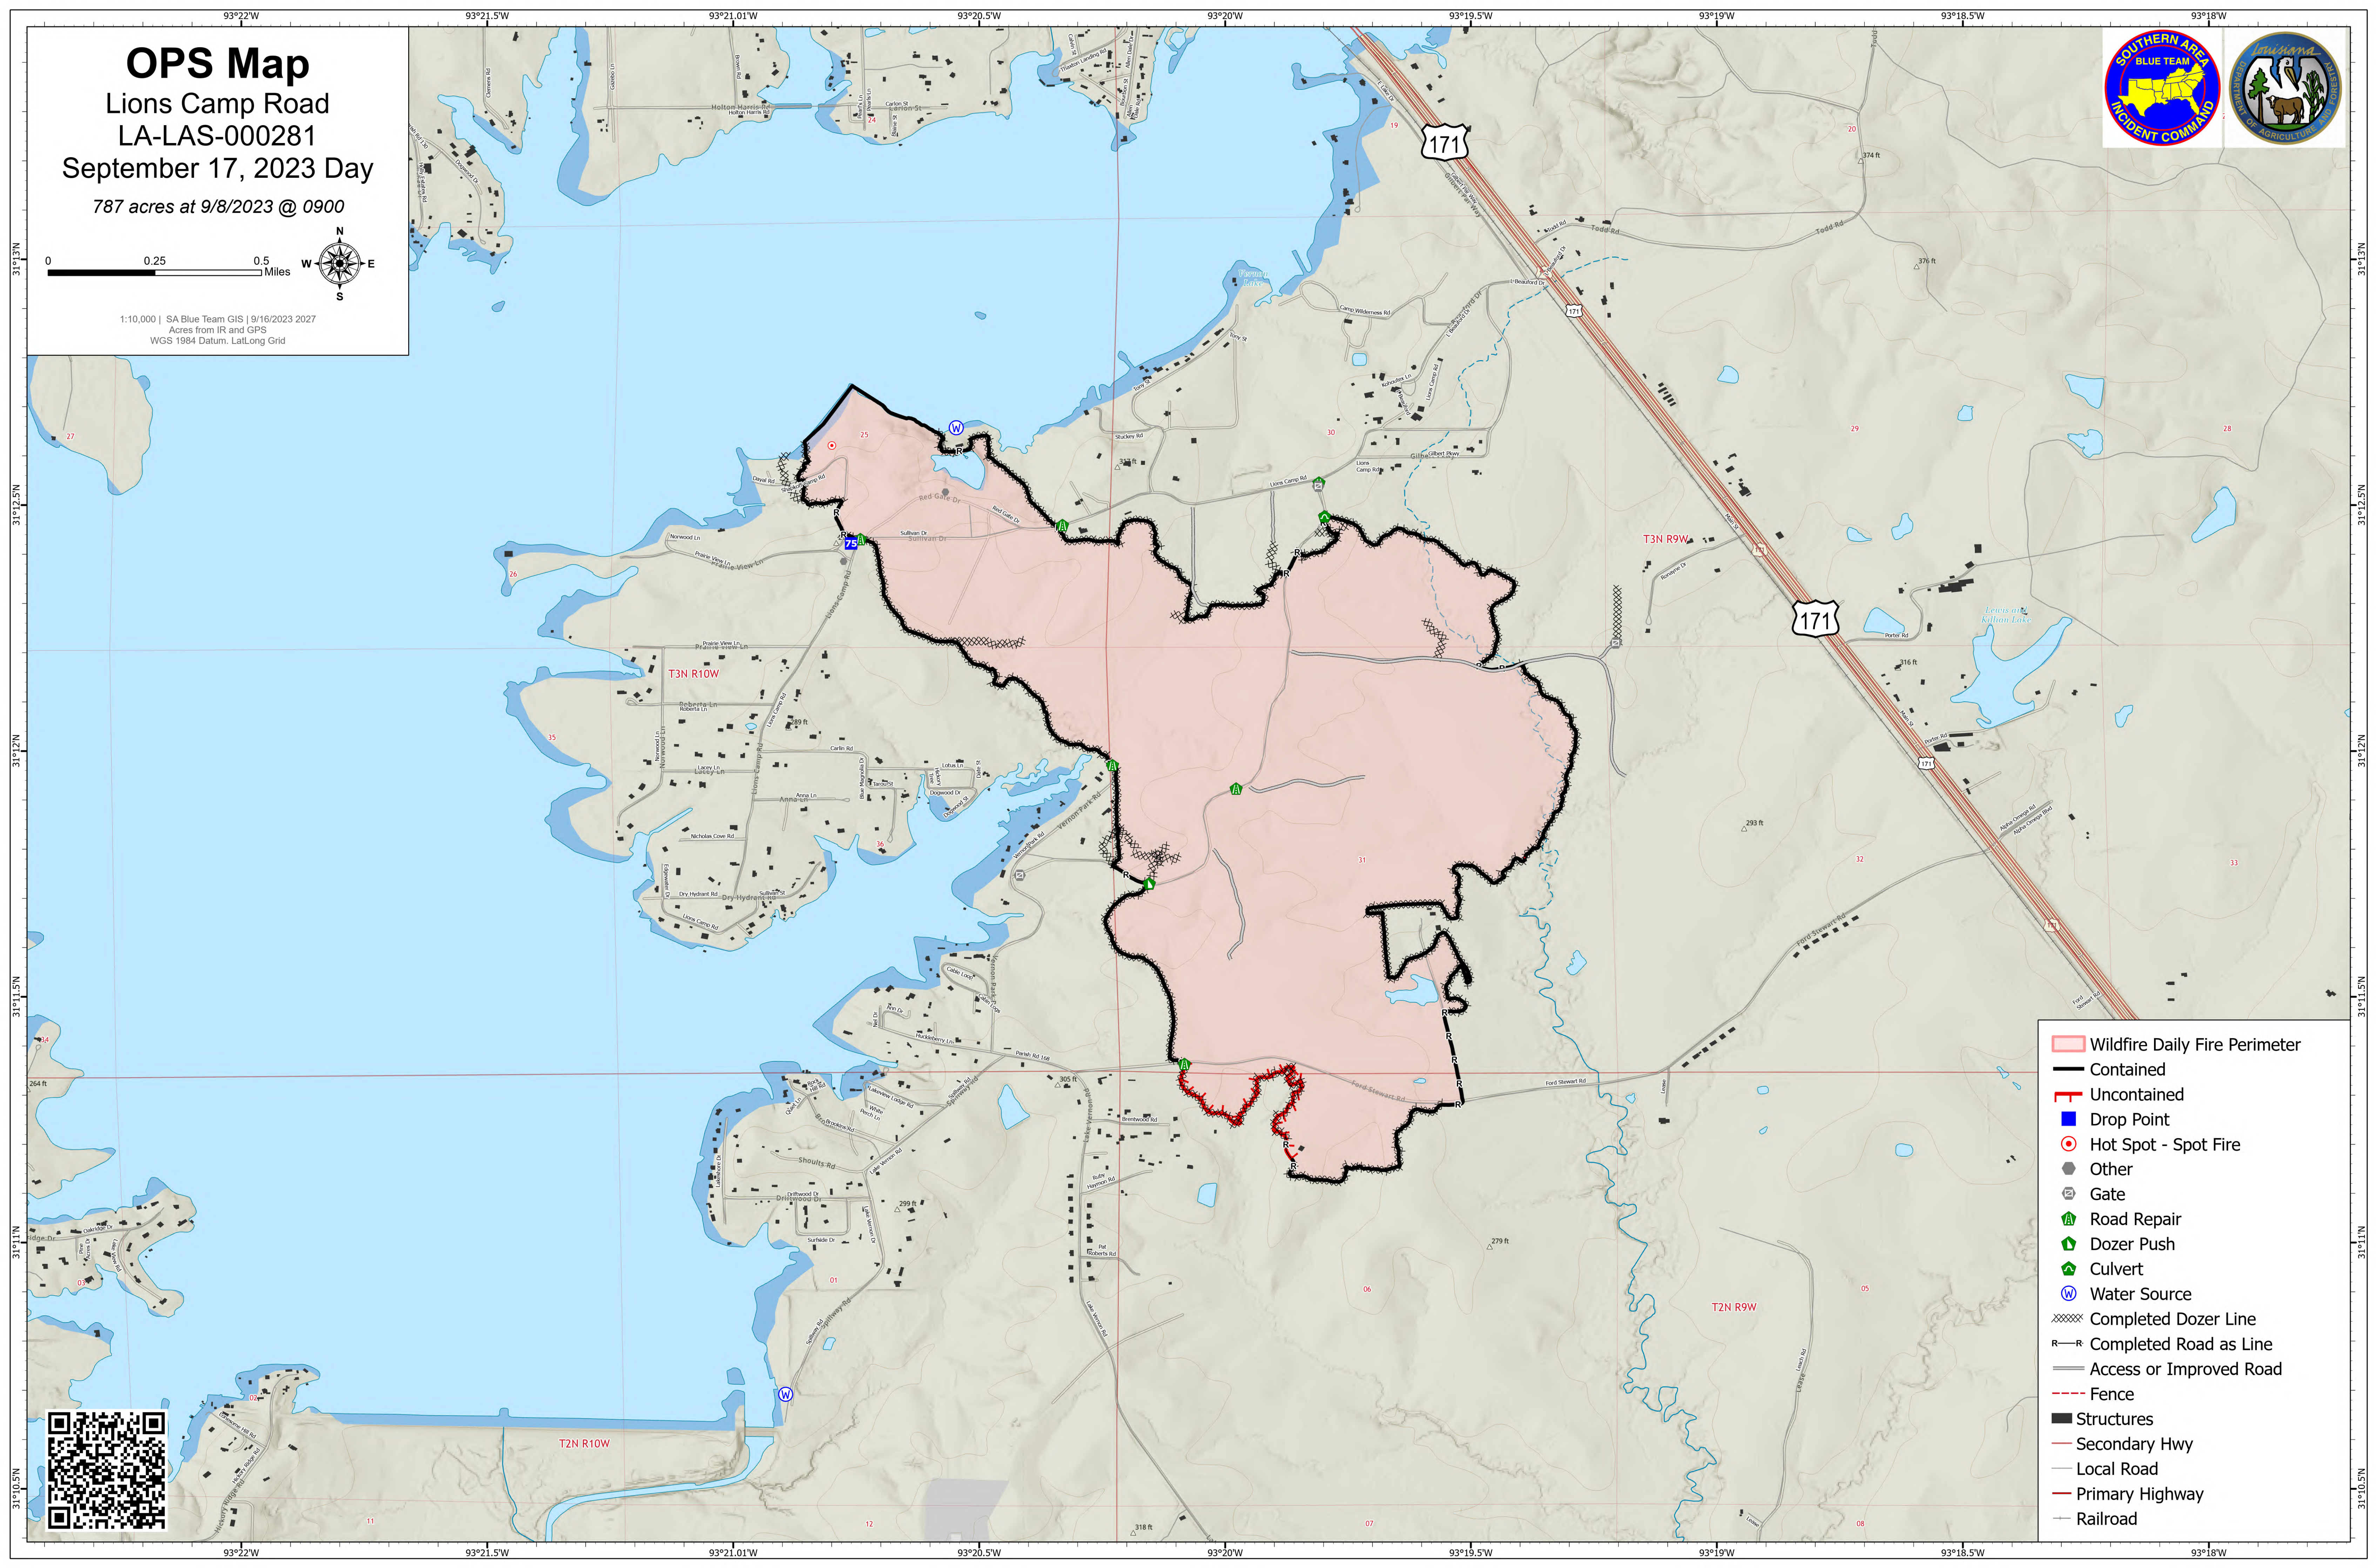

OPS Map

Lions Camp Road
LA-LAS-000281

September 17, 2023 Day

787 acres at 9/8/2023 @ 0900

1:10,000 | SA Blue Team GIS | 9/16/2023 2027
Acres from IR and GPS
WGS 1984 Datum, LatLong Grid

- Wildfire Daily Fire Perimeter
- Contained
- Uncontained
- Drop Point
- Hot Spot - Spot Fire
- Other
- Gate
- Road Repair
- Dozer Push
- Culvert
- Water Source
- Completed Dozer Line
- Completed Road as Line
- Access or Improved Road
- Fence
- Structures
- Secondary Hwy
- Local Road
- Primary Highway
- Railroad