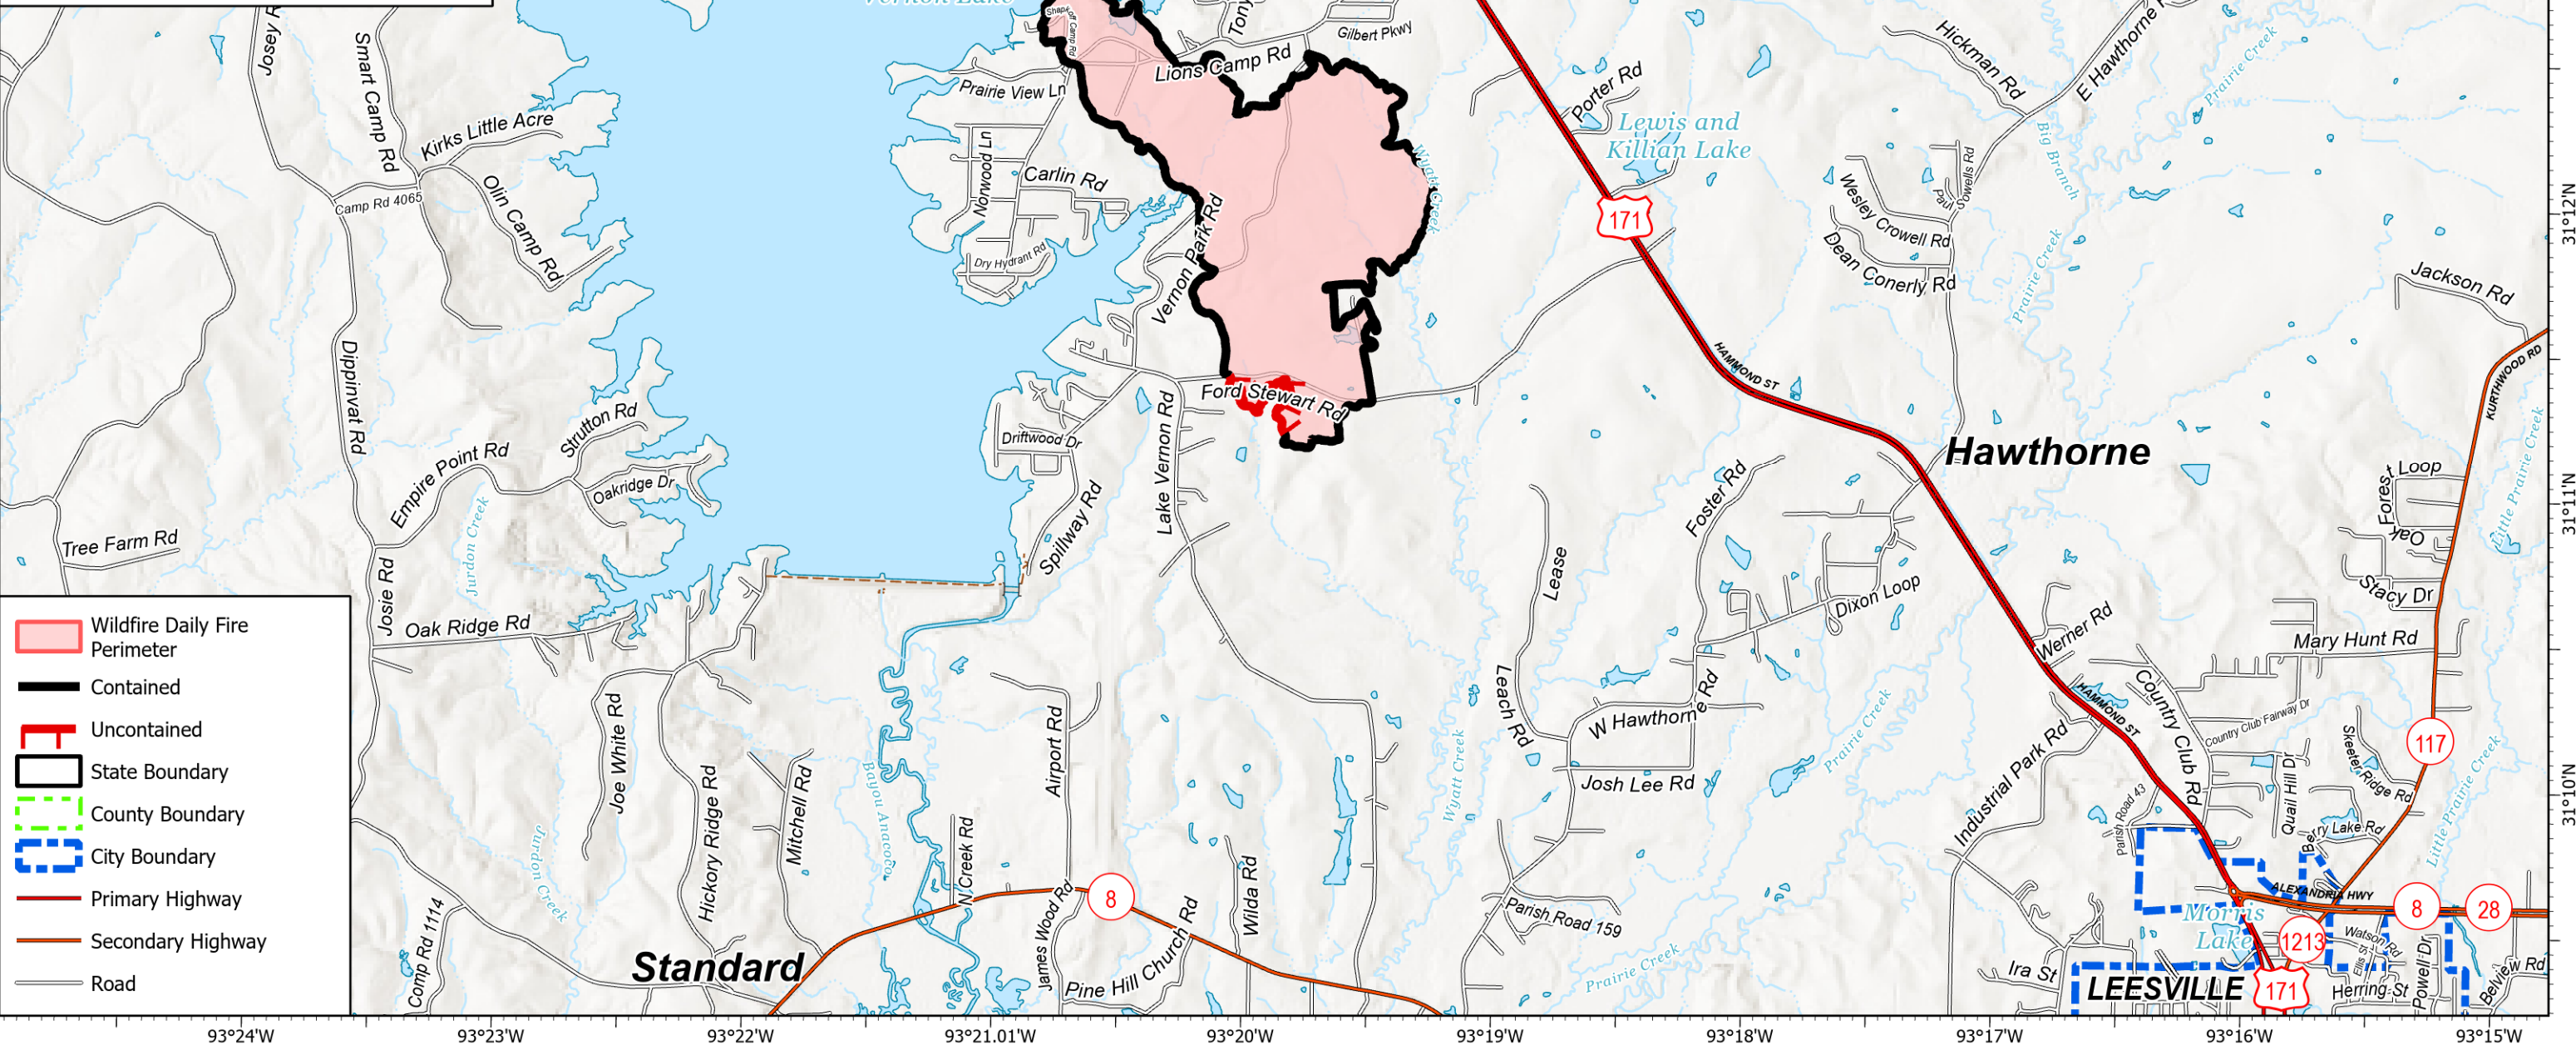

# Public Information

Lions Camp Road  
LA-LAS-000281  
September 17, 2023

787 acres at 9/8/2023 @ 0900

0 0.8 1.5

Miles

1:40,000 | SA Blue Team GIS | 9/16/2023 2041  
Acres from IR and GPS  
North American 1983 Datum, LatLong Grid

- Wildfire Daily Fire Perimeter
- Contained
- Uncontained
- State Boundary
- County Boundary
- City Boundary
- Primary Highway
- Secondary Highway
- Road