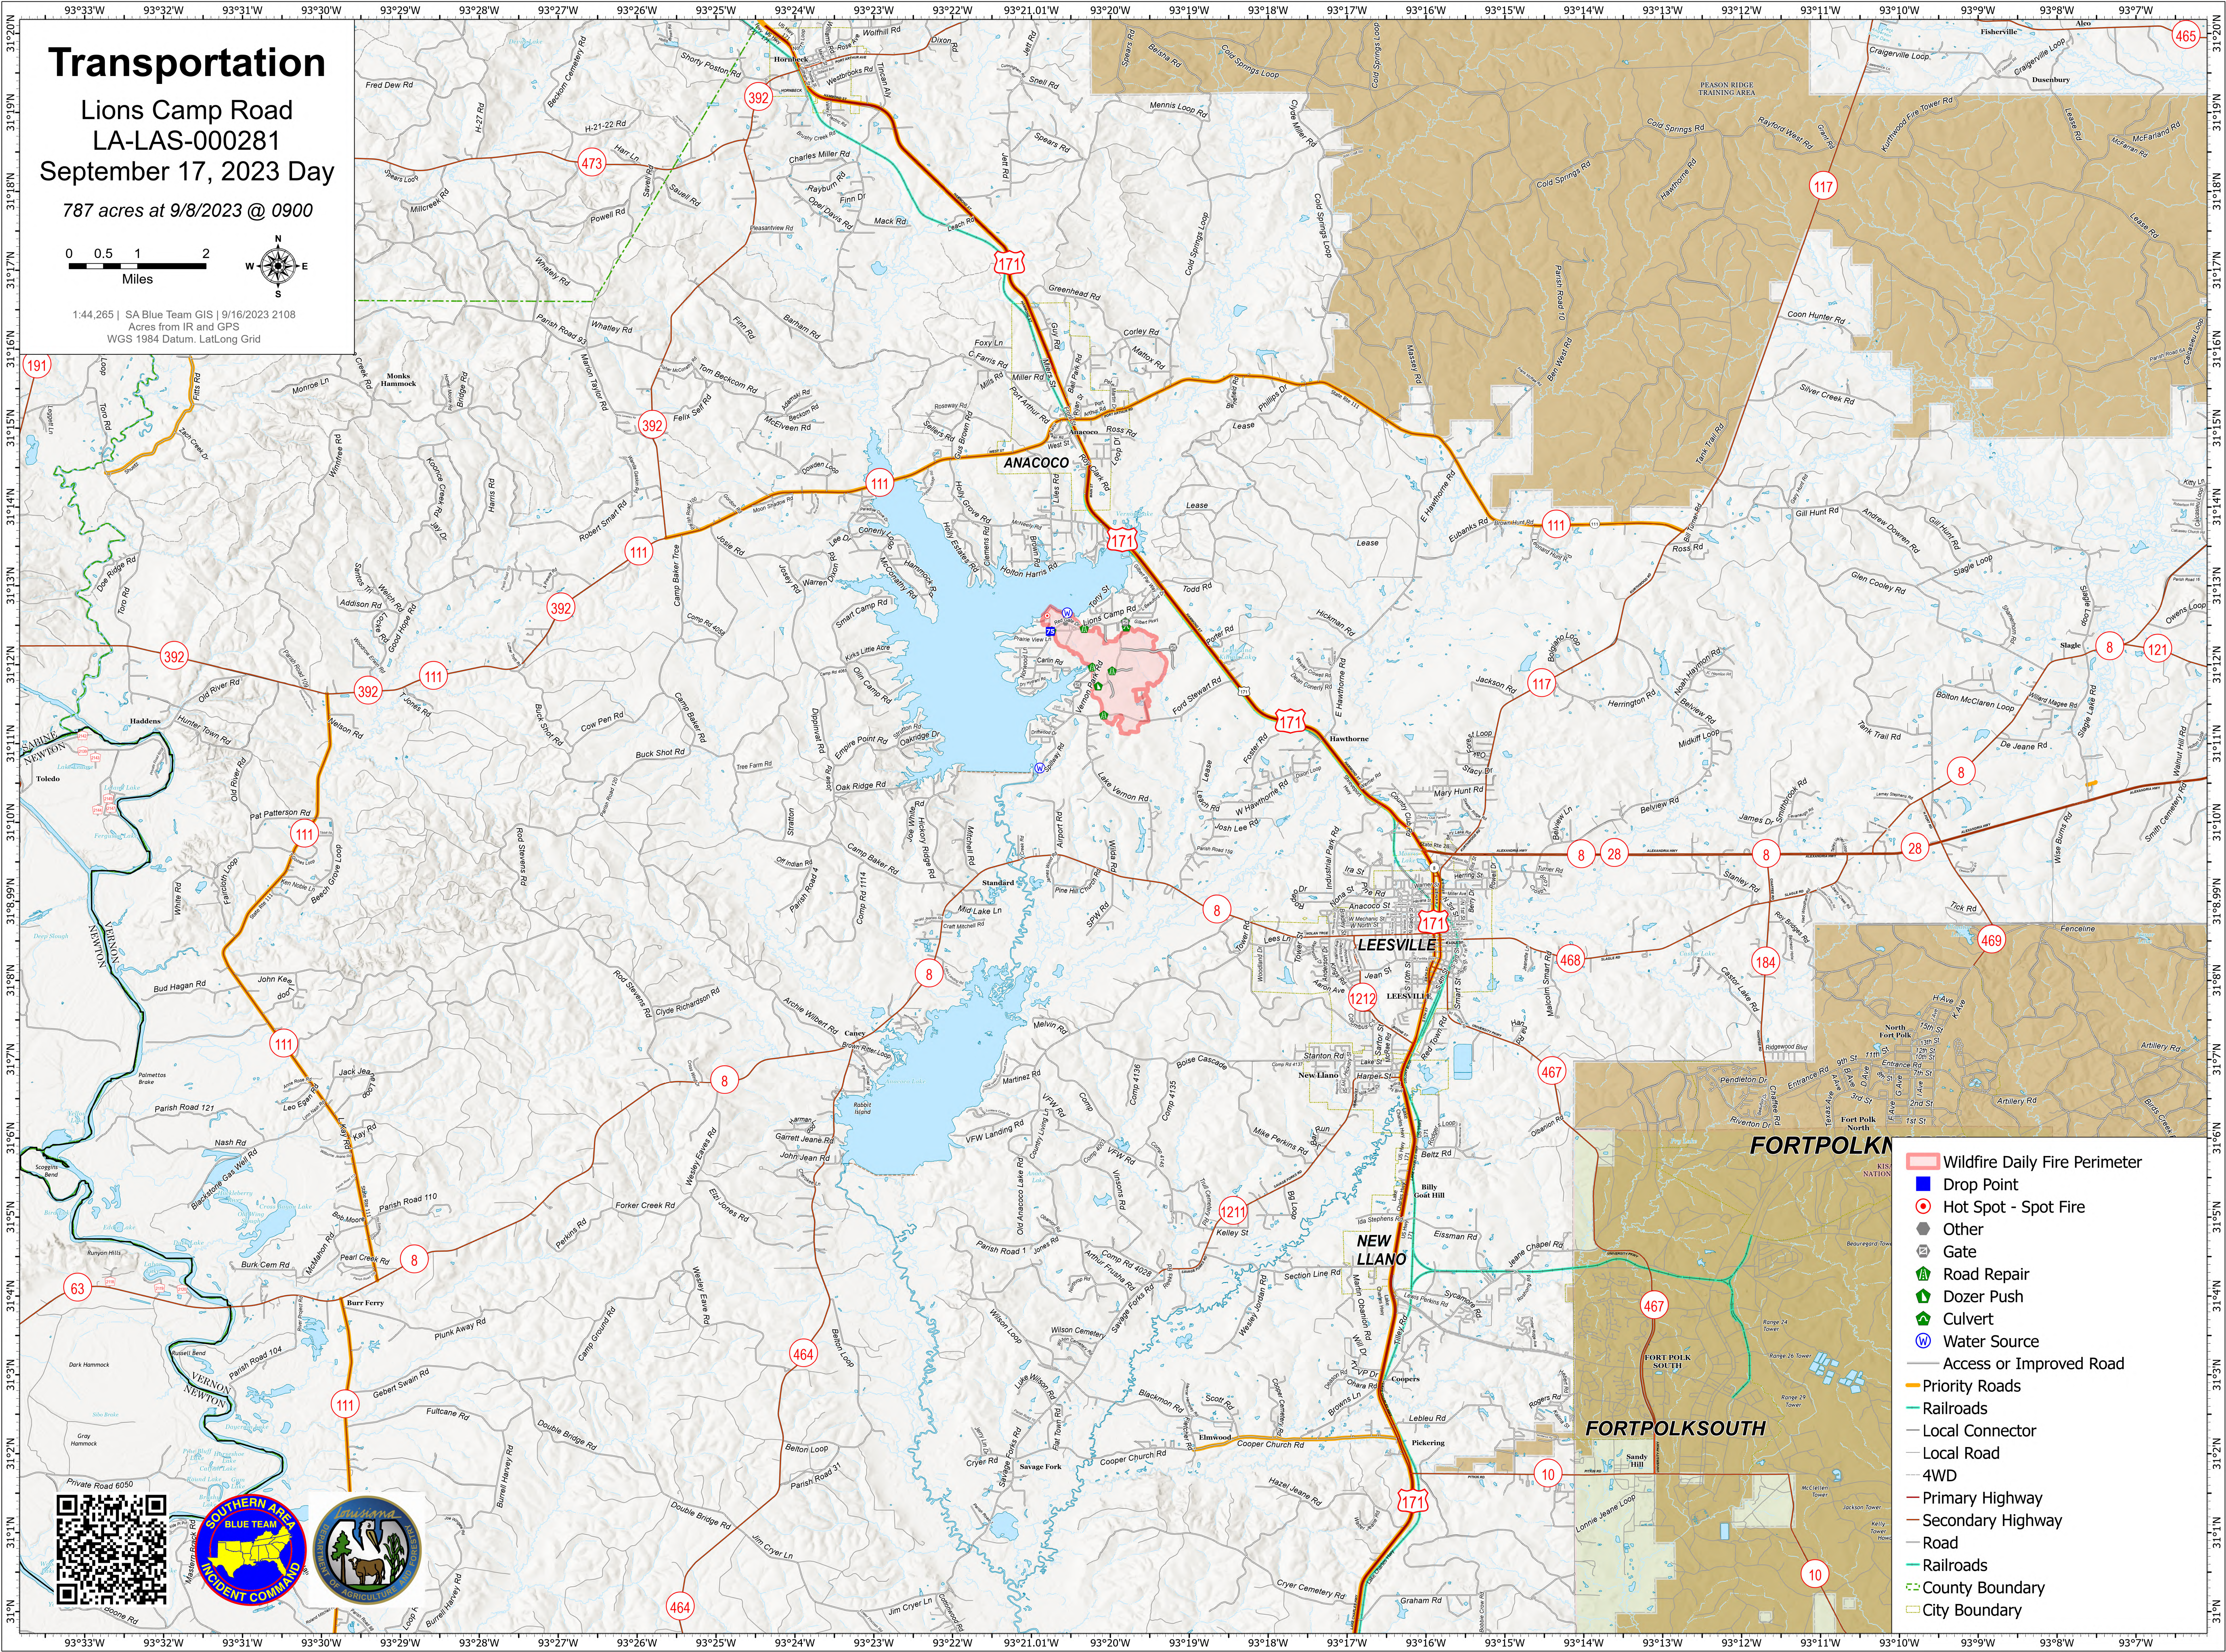

# Transportation

Lions Camp Road  
LA-LAS-000281  
September 17, 2023 Day

787 acres at 9/8/2023 @ 0900

1:44,265 | SA Blue Team GIS | 9/16/2023 2:08  
Acres from IR and GPS  
WGS 1984 Datum, Lat/Long Grid

- Wildfire Daily Fire Perimeter
- Drop Point
- Hot Spot - Spot Fire
- Other
- Gate
- Road Repair
- Dozer Push
- Culvert
- Water Source
- Access or Improved Road
- Priority Roads
- Railroads
- Local Connector
- Local Road
- 4WD
- Primary Highway
- Secondary Highway
- Road
- Railroads
- County Boundary
- City Boundary