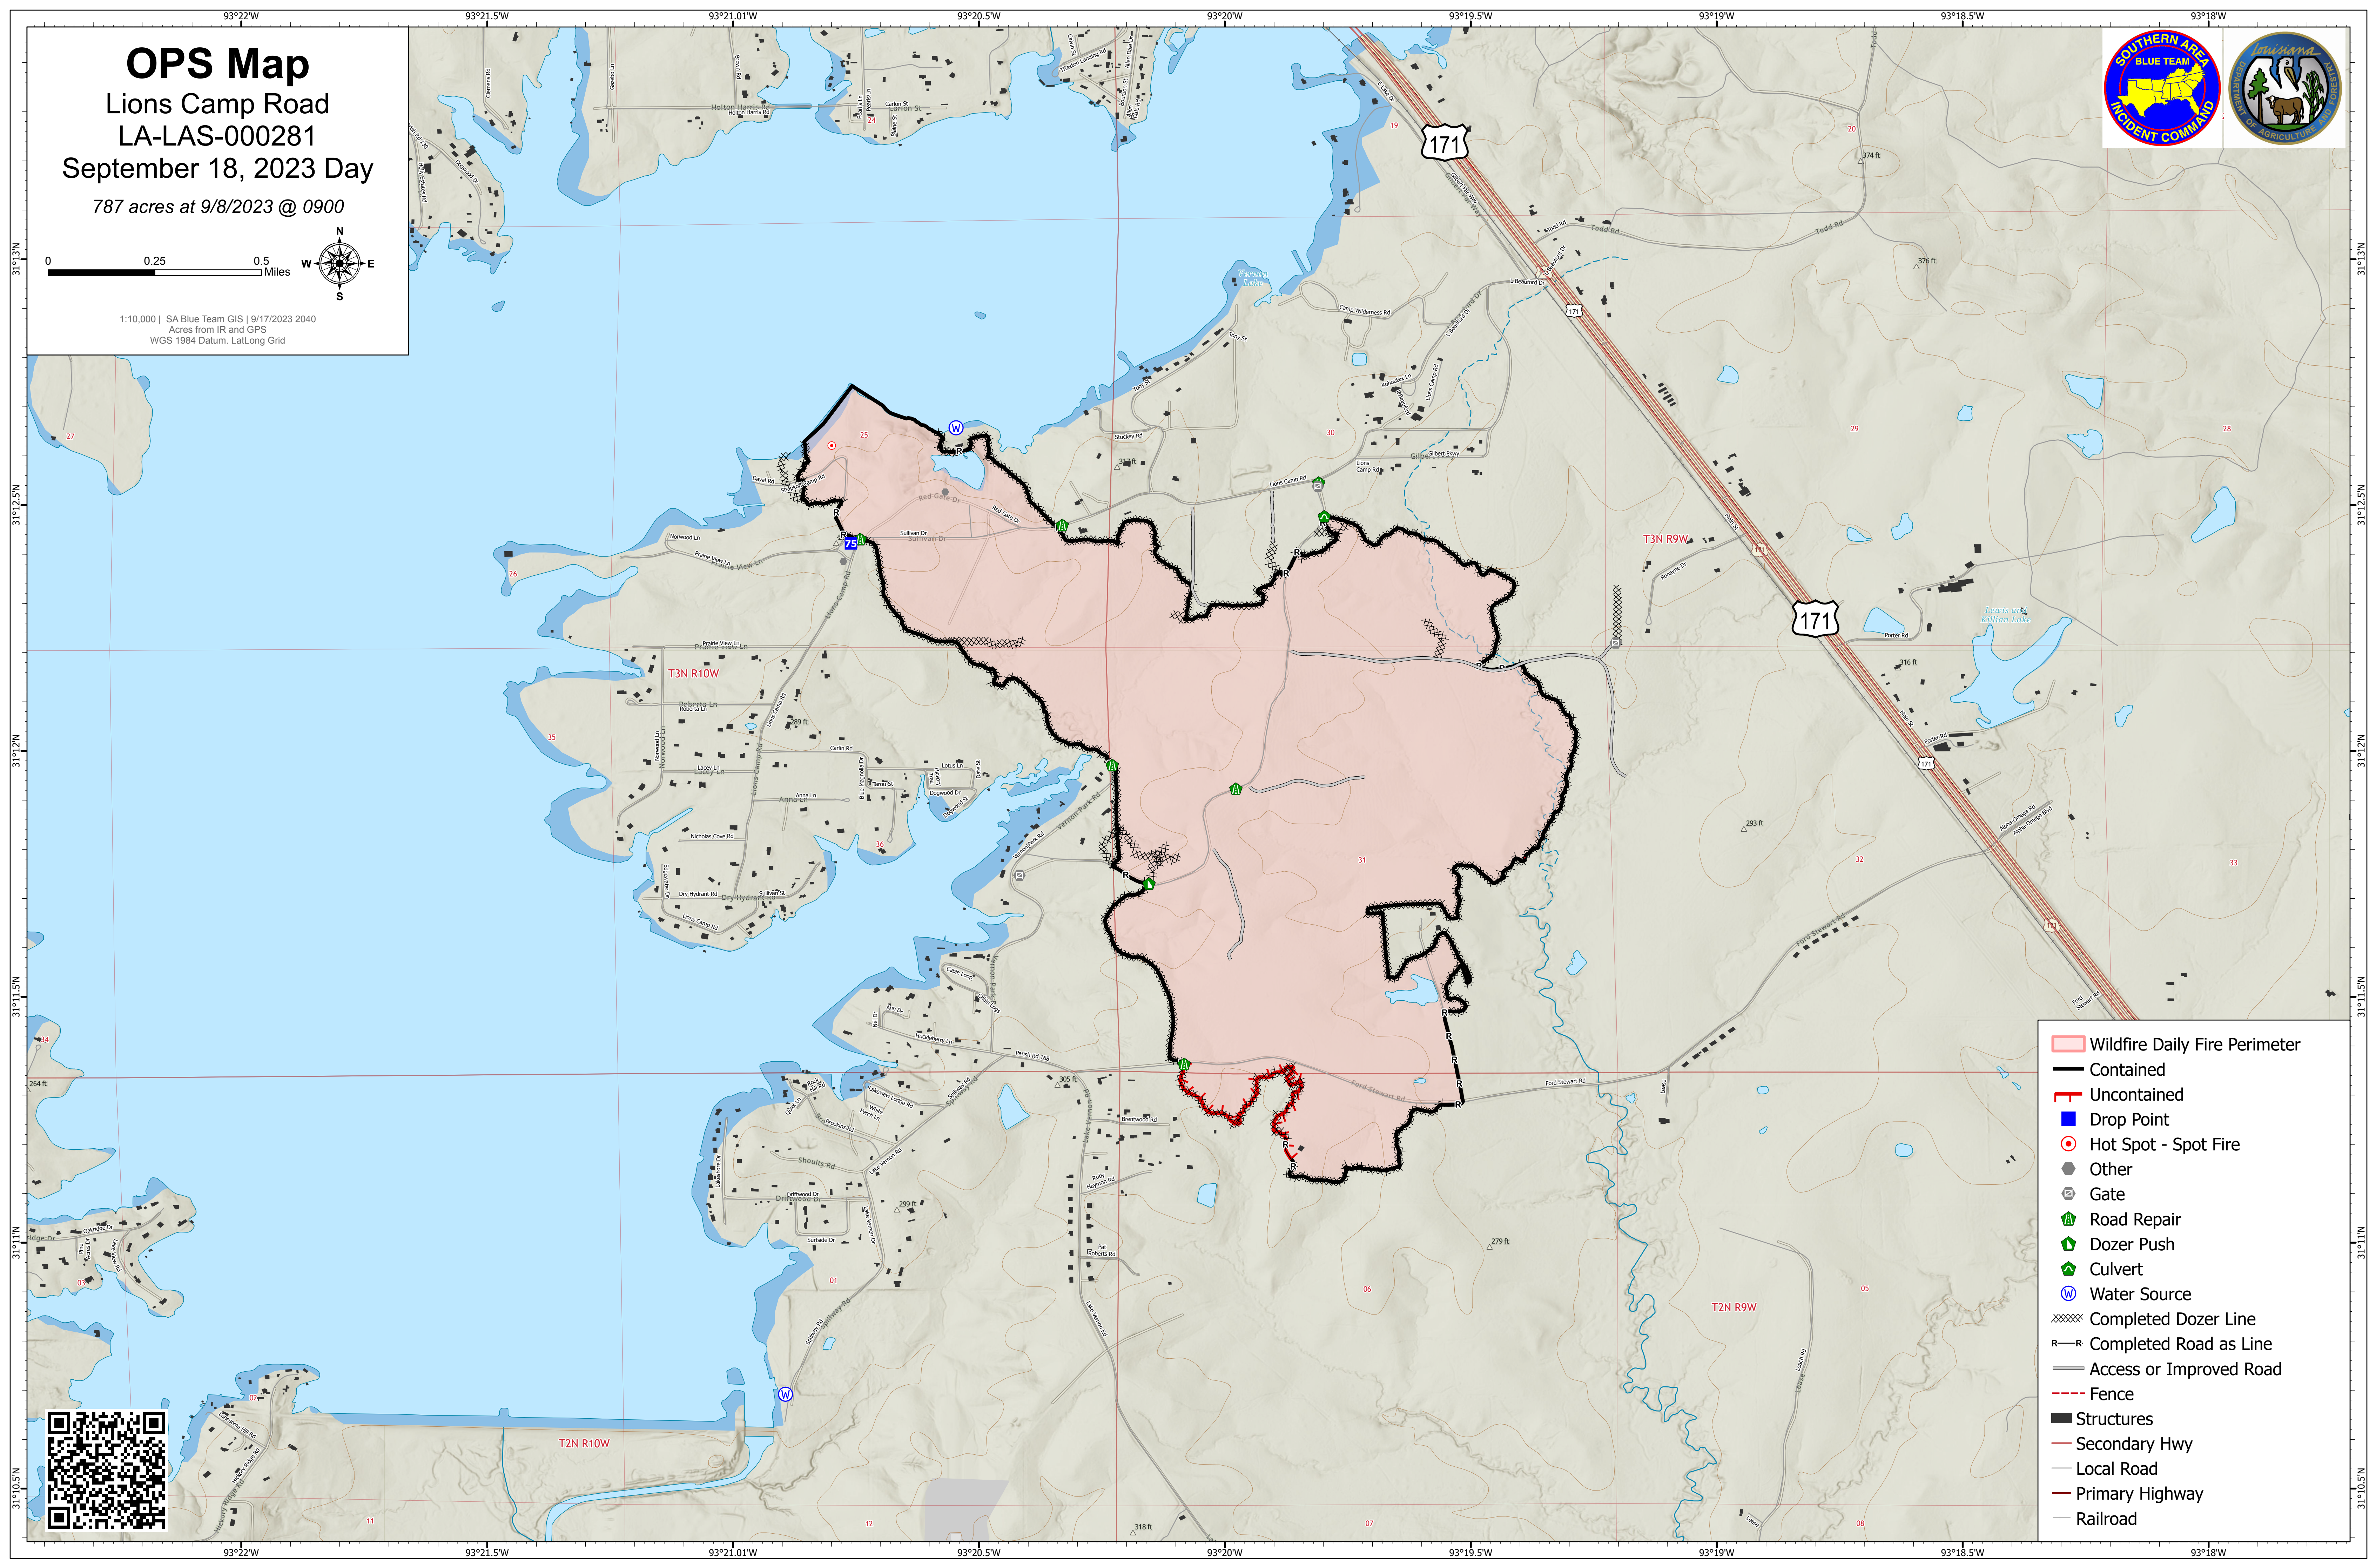

OPS Map

Lions Camp Road
LA-LAS-000281

September 18, 2023 Day

787 acres at 9/8/2023 @ 0900

1:10,000 | SA Blue Team GIS | 9/17/2023 2040
Acres from IR and GPS
WGS 1984 Datum, Lat,Long Grid

- Wildfire Daily Fire Perimeter
- Contained
- Uncontained
- Drop Point
- Hot Spot - Spot Fire
- Other
- Gate
- Road Repair
- Dozer Push
- Culvert
- Water Source
- Completed Dozer Line
- Completed Road as Line
- Access or Improved Road
- Fence
- Structures
- Secondary Hwy
- Local Road
- Primary Highway
- Railroad