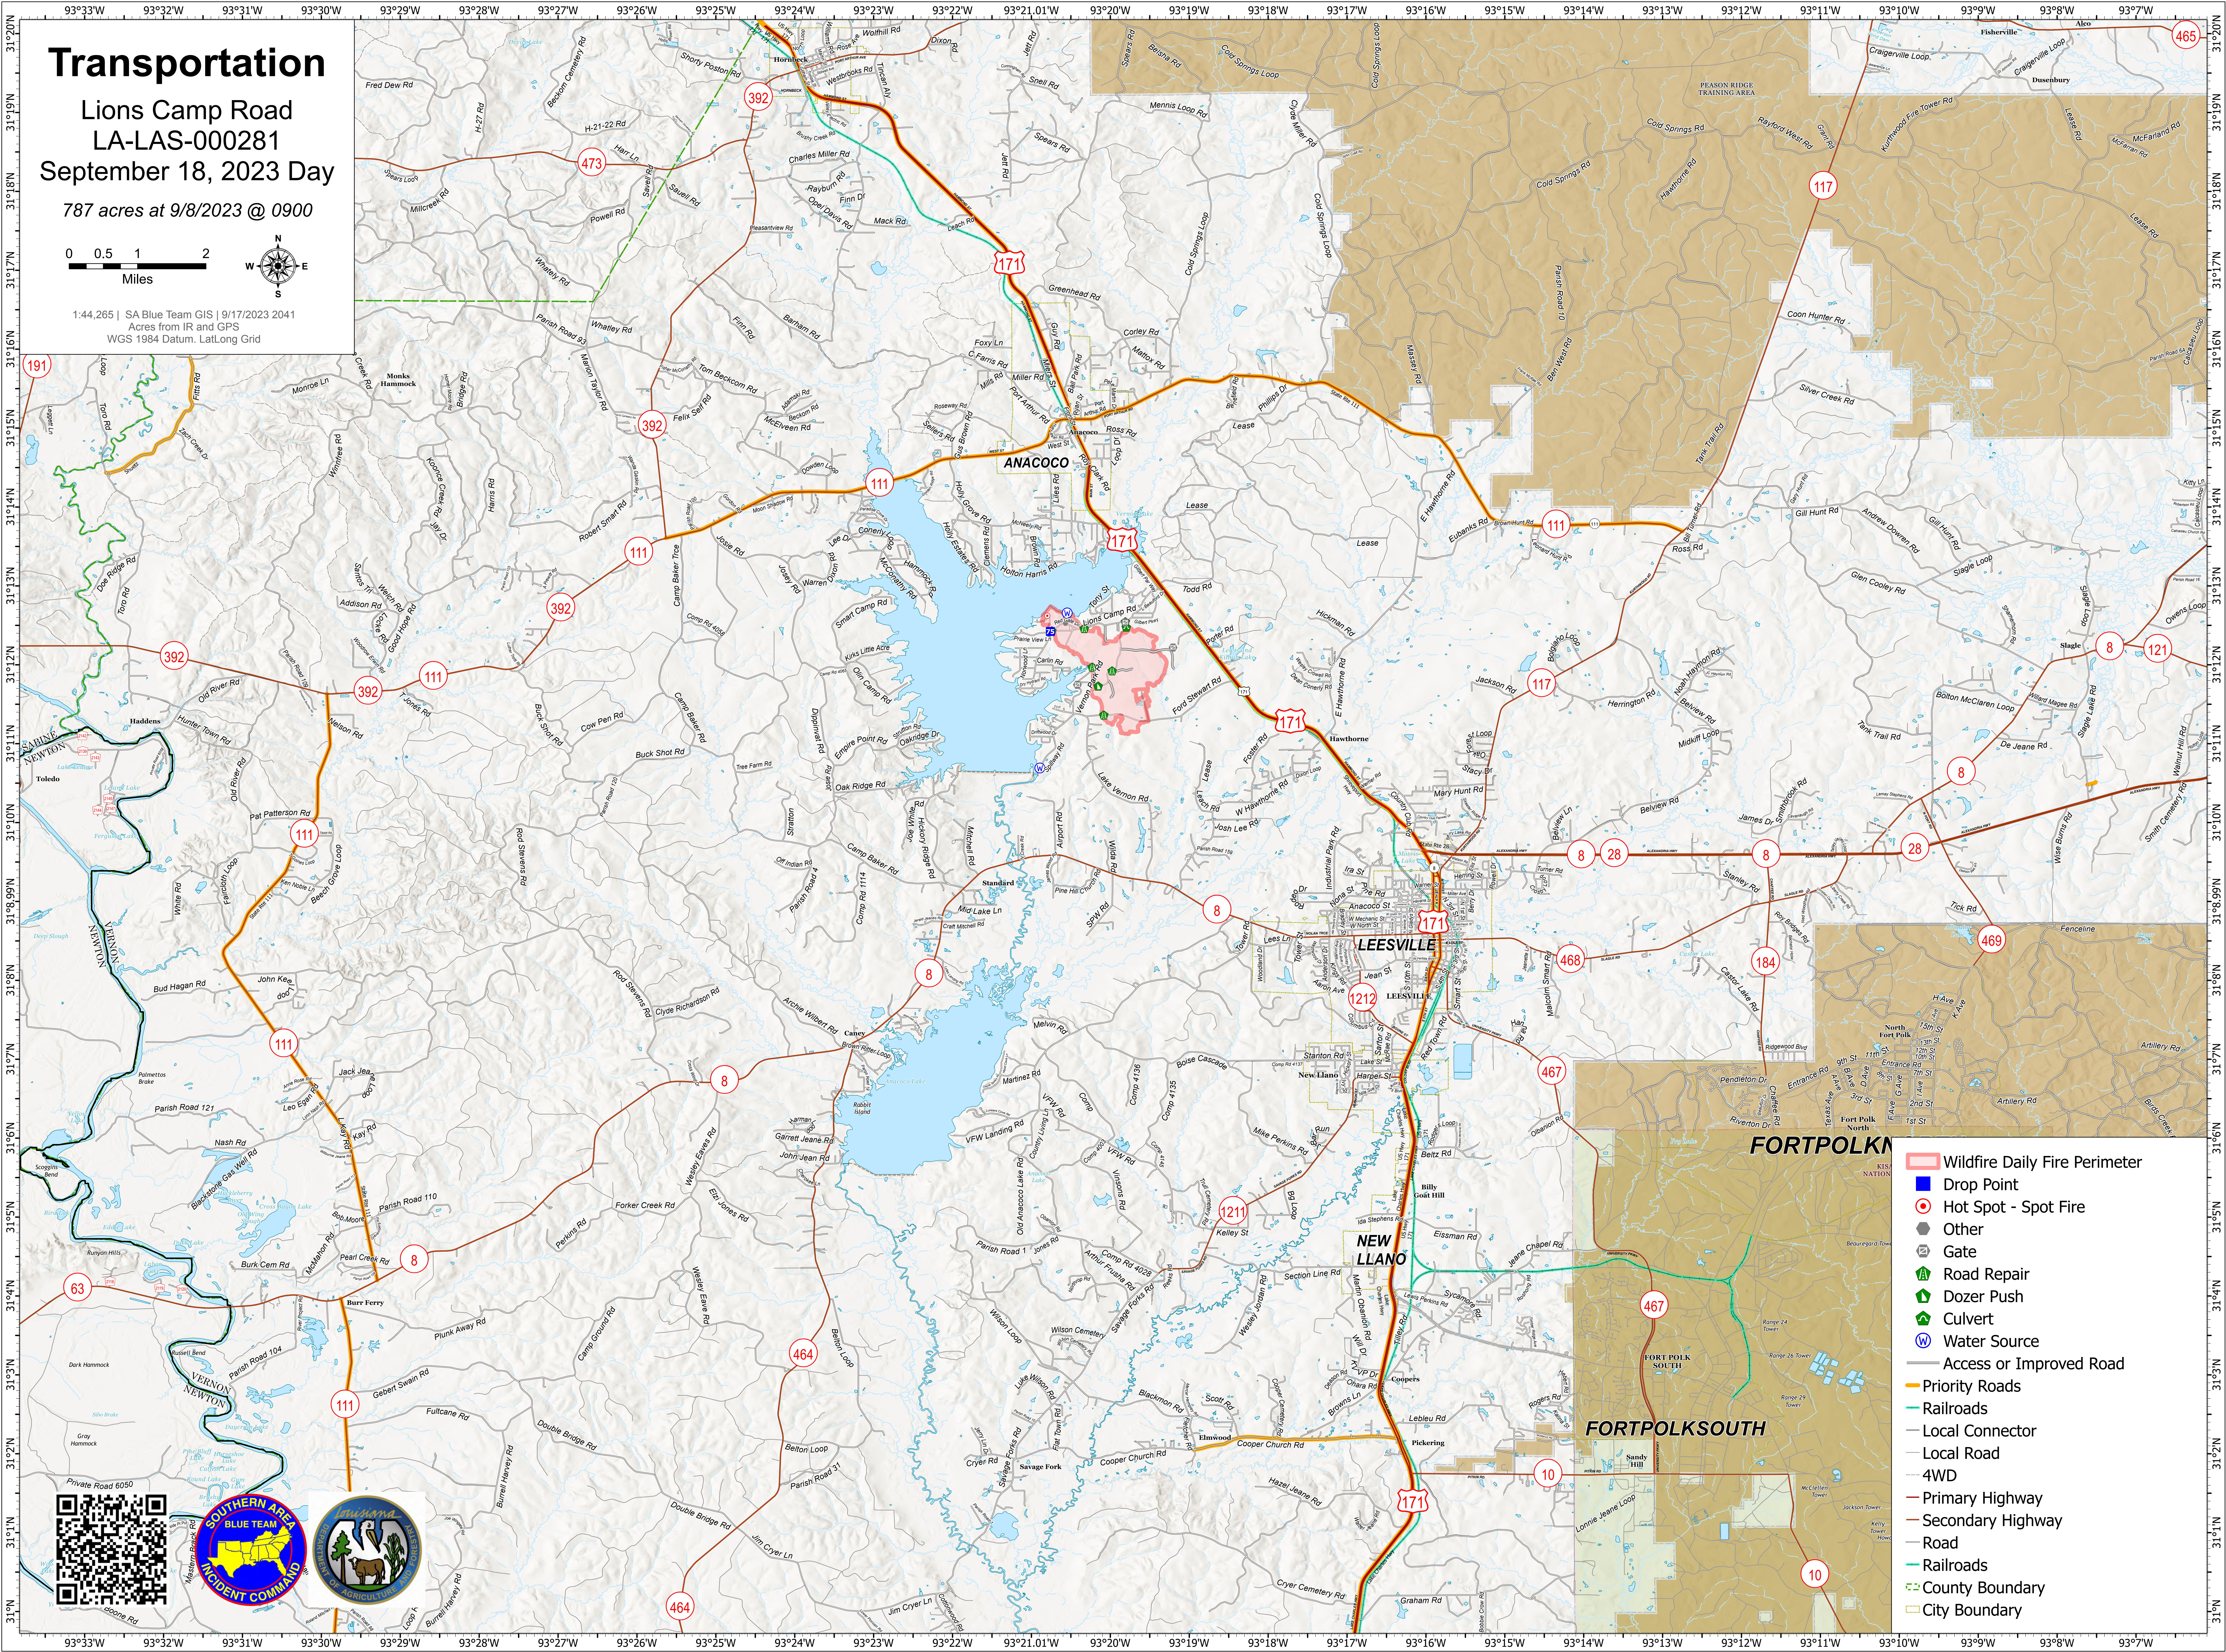

Transportation

Lions Camp Road
LA-LAS-000281
September 18, 2023 Day

787 acres at 9/8/2023 @ 0900

1:44,265 | SA Blue Team GIS | 9/17/2023 2041
Acres from IR and GPS
WGS 1984 Datum, Lat/Long Grid

- Wildfire Daily Fire Perimeter
- Drop Point
- Hot Spot - Spot Fire
- Other
- Gate
- Road Repair
- Dozer Push
- Culvert
- Water Source
- Access or Improved Road
- Priority Roads
- Railroads
- Local Connector
- Local Road
- 4WD
- Primary Highway
- Secondary Highway
- Road
- Railroads
- County Boundary
- City Boundary