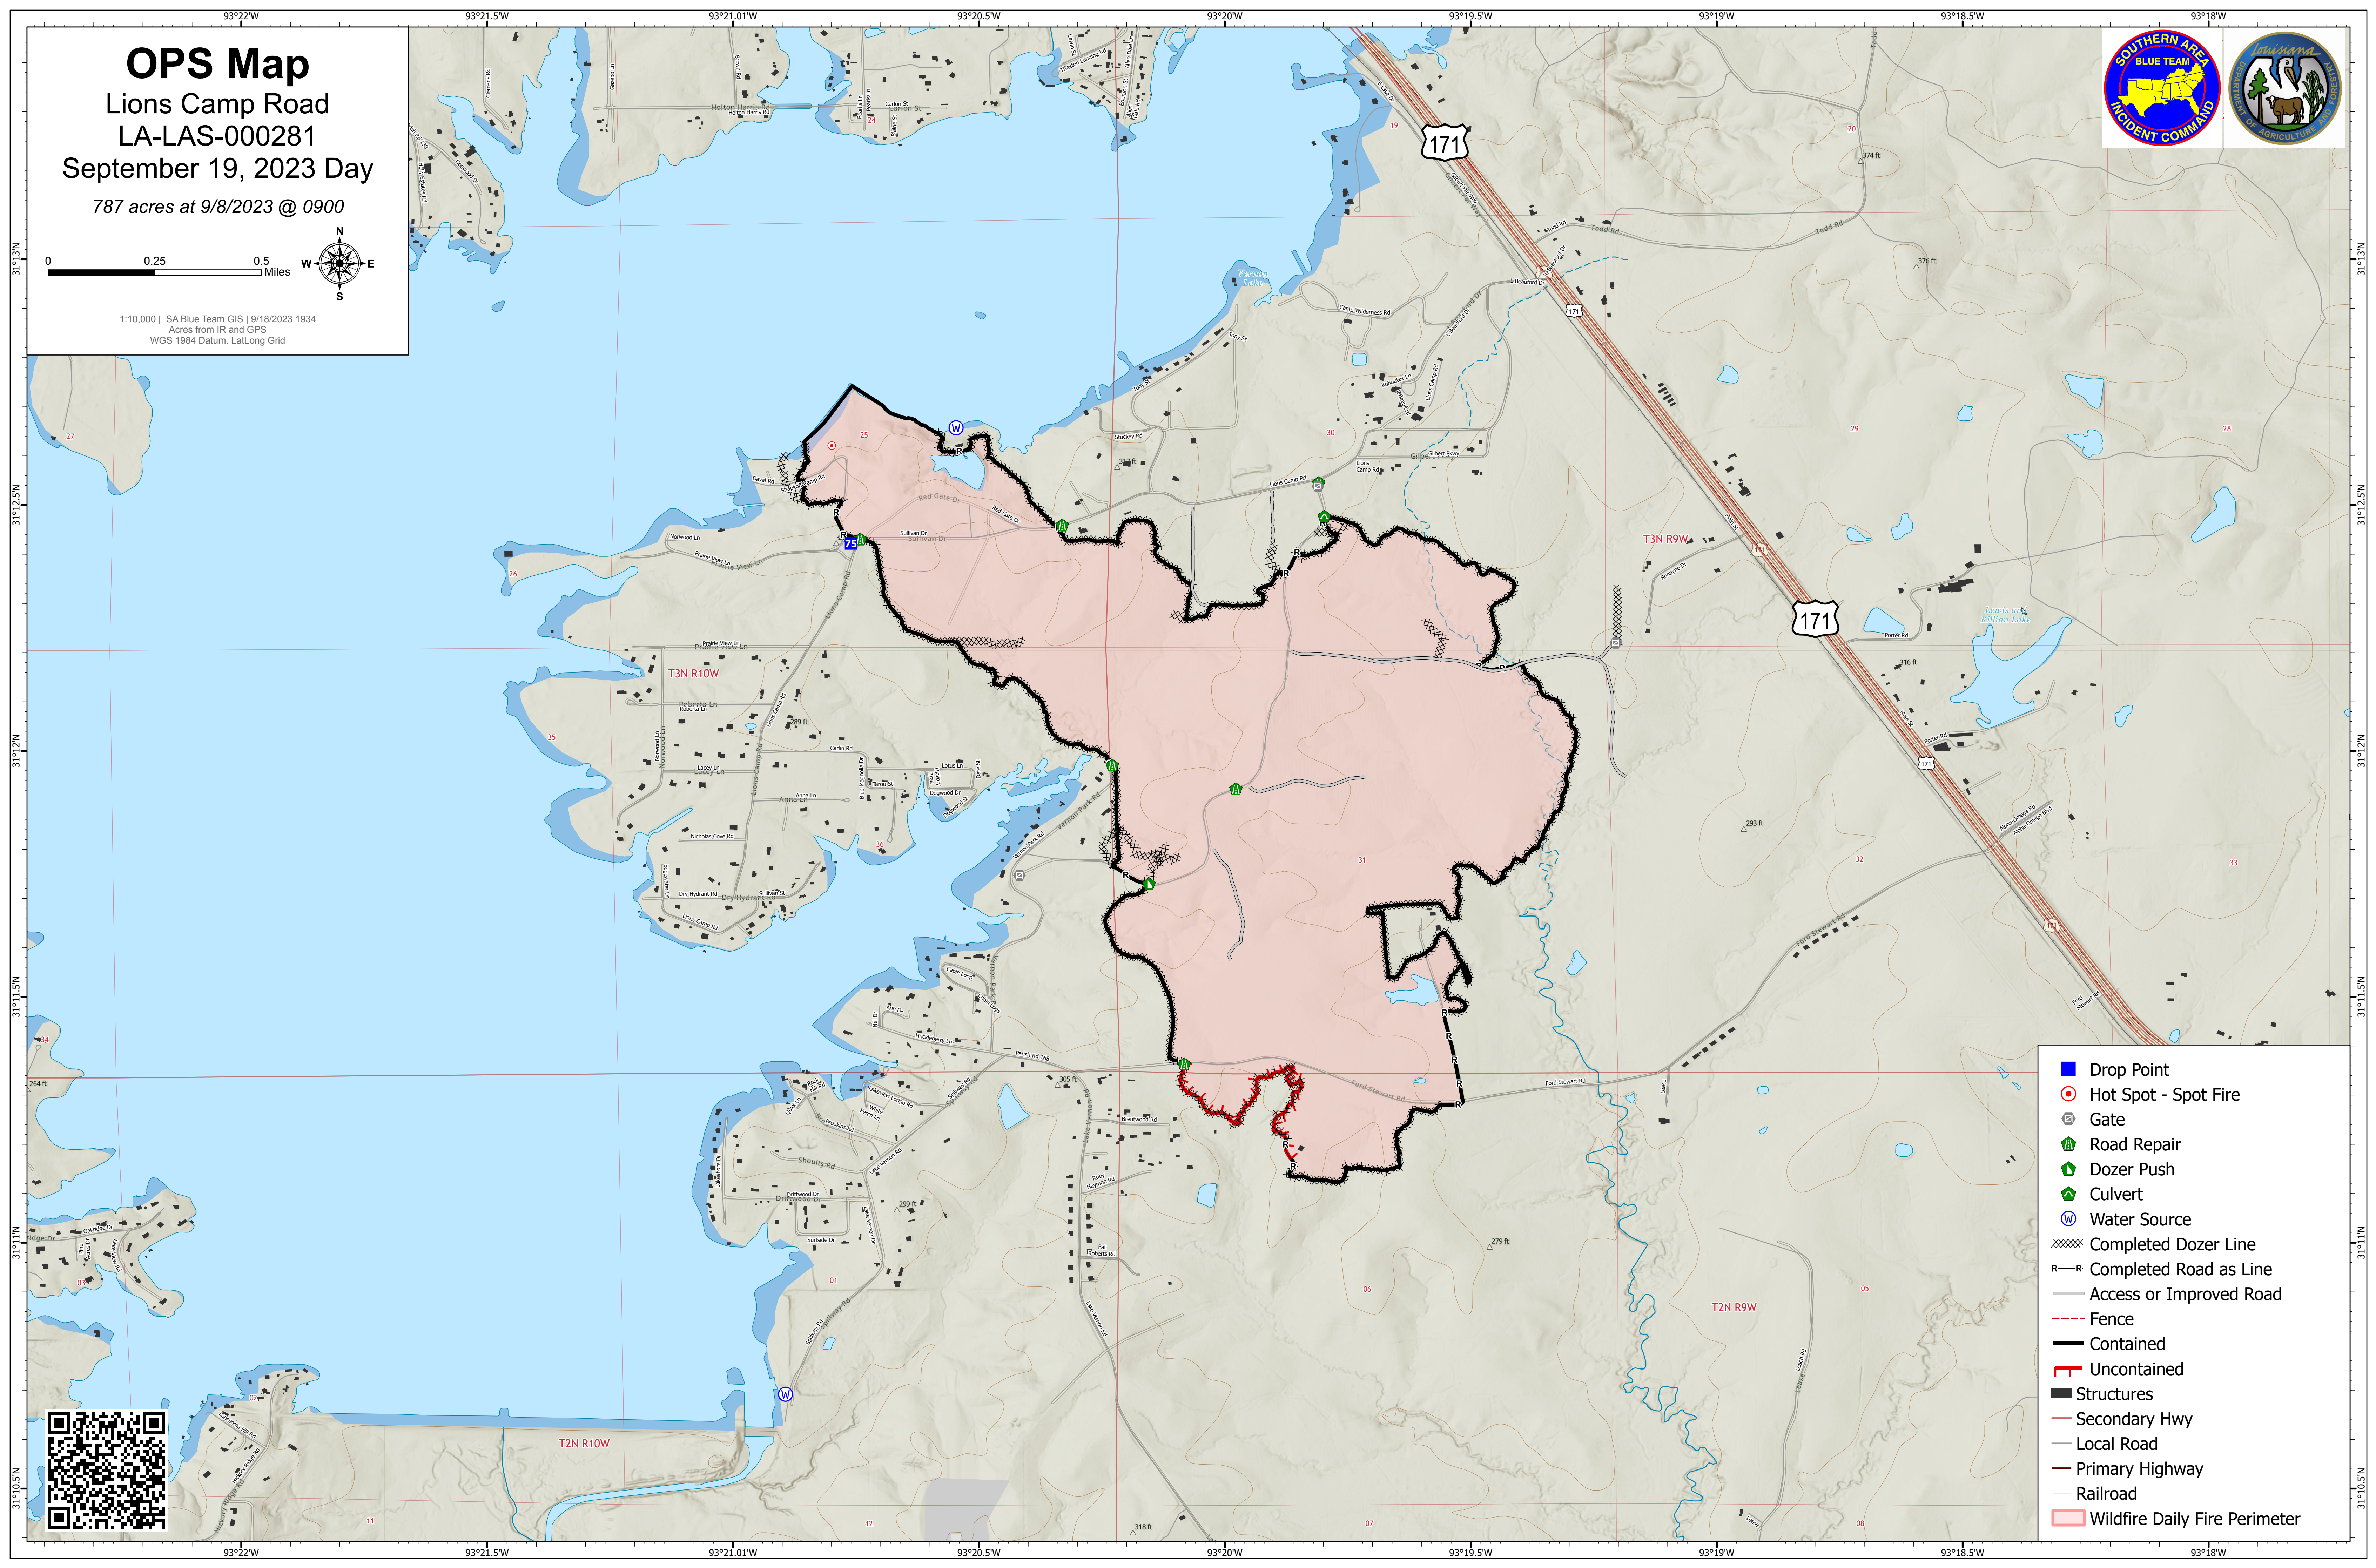

OPS Map

Lions Camp Road
LA-LAS-000281

September 19, 2023 Day

787 acres at 9/8/2023 @ 0900

1:10,000 | SA Blue Team GIS | 9/19/2023 1934
Acres from IR and GPS
WGS 1984 Datum, Lat,Long Grid

- Drop Point
- Hot Spot - Spot Fire
- Gate
- Road Repair
- Dozer Push
- Culvert
- Water Source
- Completed Dozer Line
- Completed Road as Line
- Access or Improved Road
- Fence
- Contained
- Uncontained
- Structures
- Secondary Hwy
- Local Road
- Primary Highway
- Railroad
- Wildfire Daily Fire Perimeter