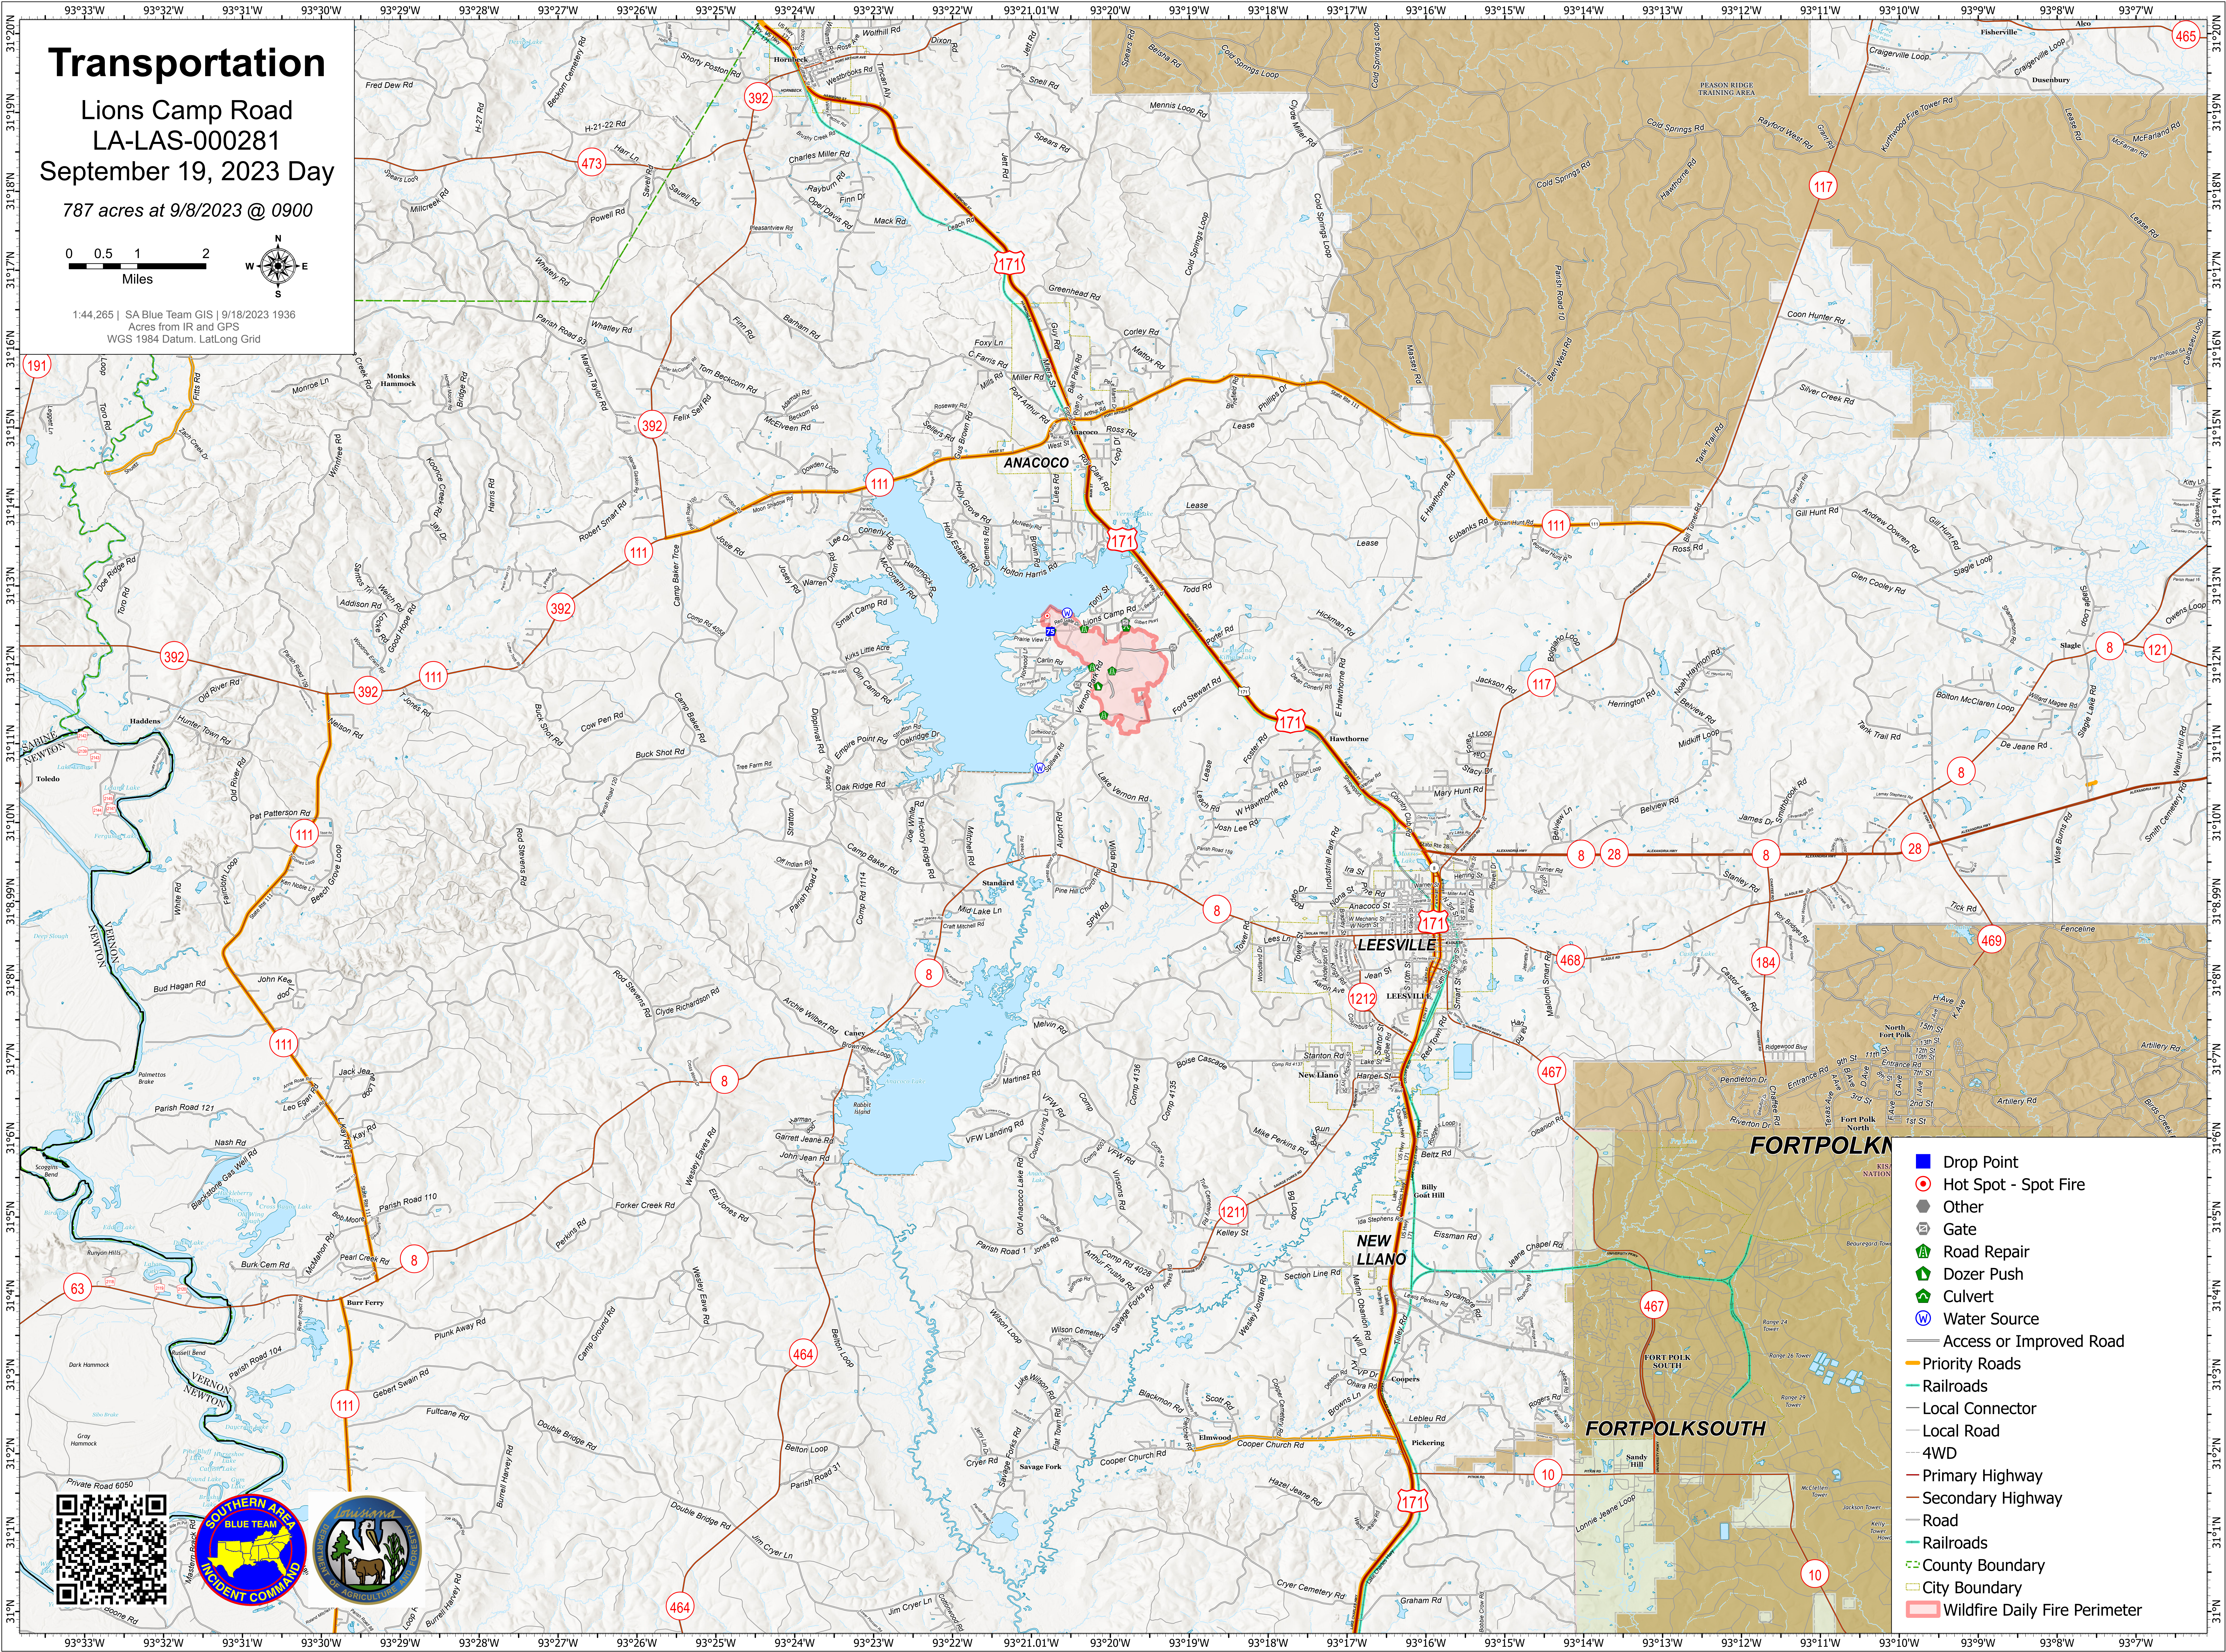

Transportation

Lions Camp Road
LA-LAS-000281
September 19, 2023 Day

787 acres at 9/8/2023 @ 0900

1:44,265 | SA Blue Team GIS | 9/18/2023 1936
Acres from IR and GPS
WGS 1984 Datum, Lat/Long Grid

- Drop Point
- Hot Spot - Spot Fire
- Other
- Gate
- Road Repair
- Dozer Push
- Culvert
- Water Source
- Access or Improved Road
- Priority Roads
- Railroads
- Local Connector
- Local Road
- 4WD
- Primary Highway
- Secondary Highway
- Road
- Railroads
- County Boundary
- City Boundary
- Wildfire Daily Fire Perimeter