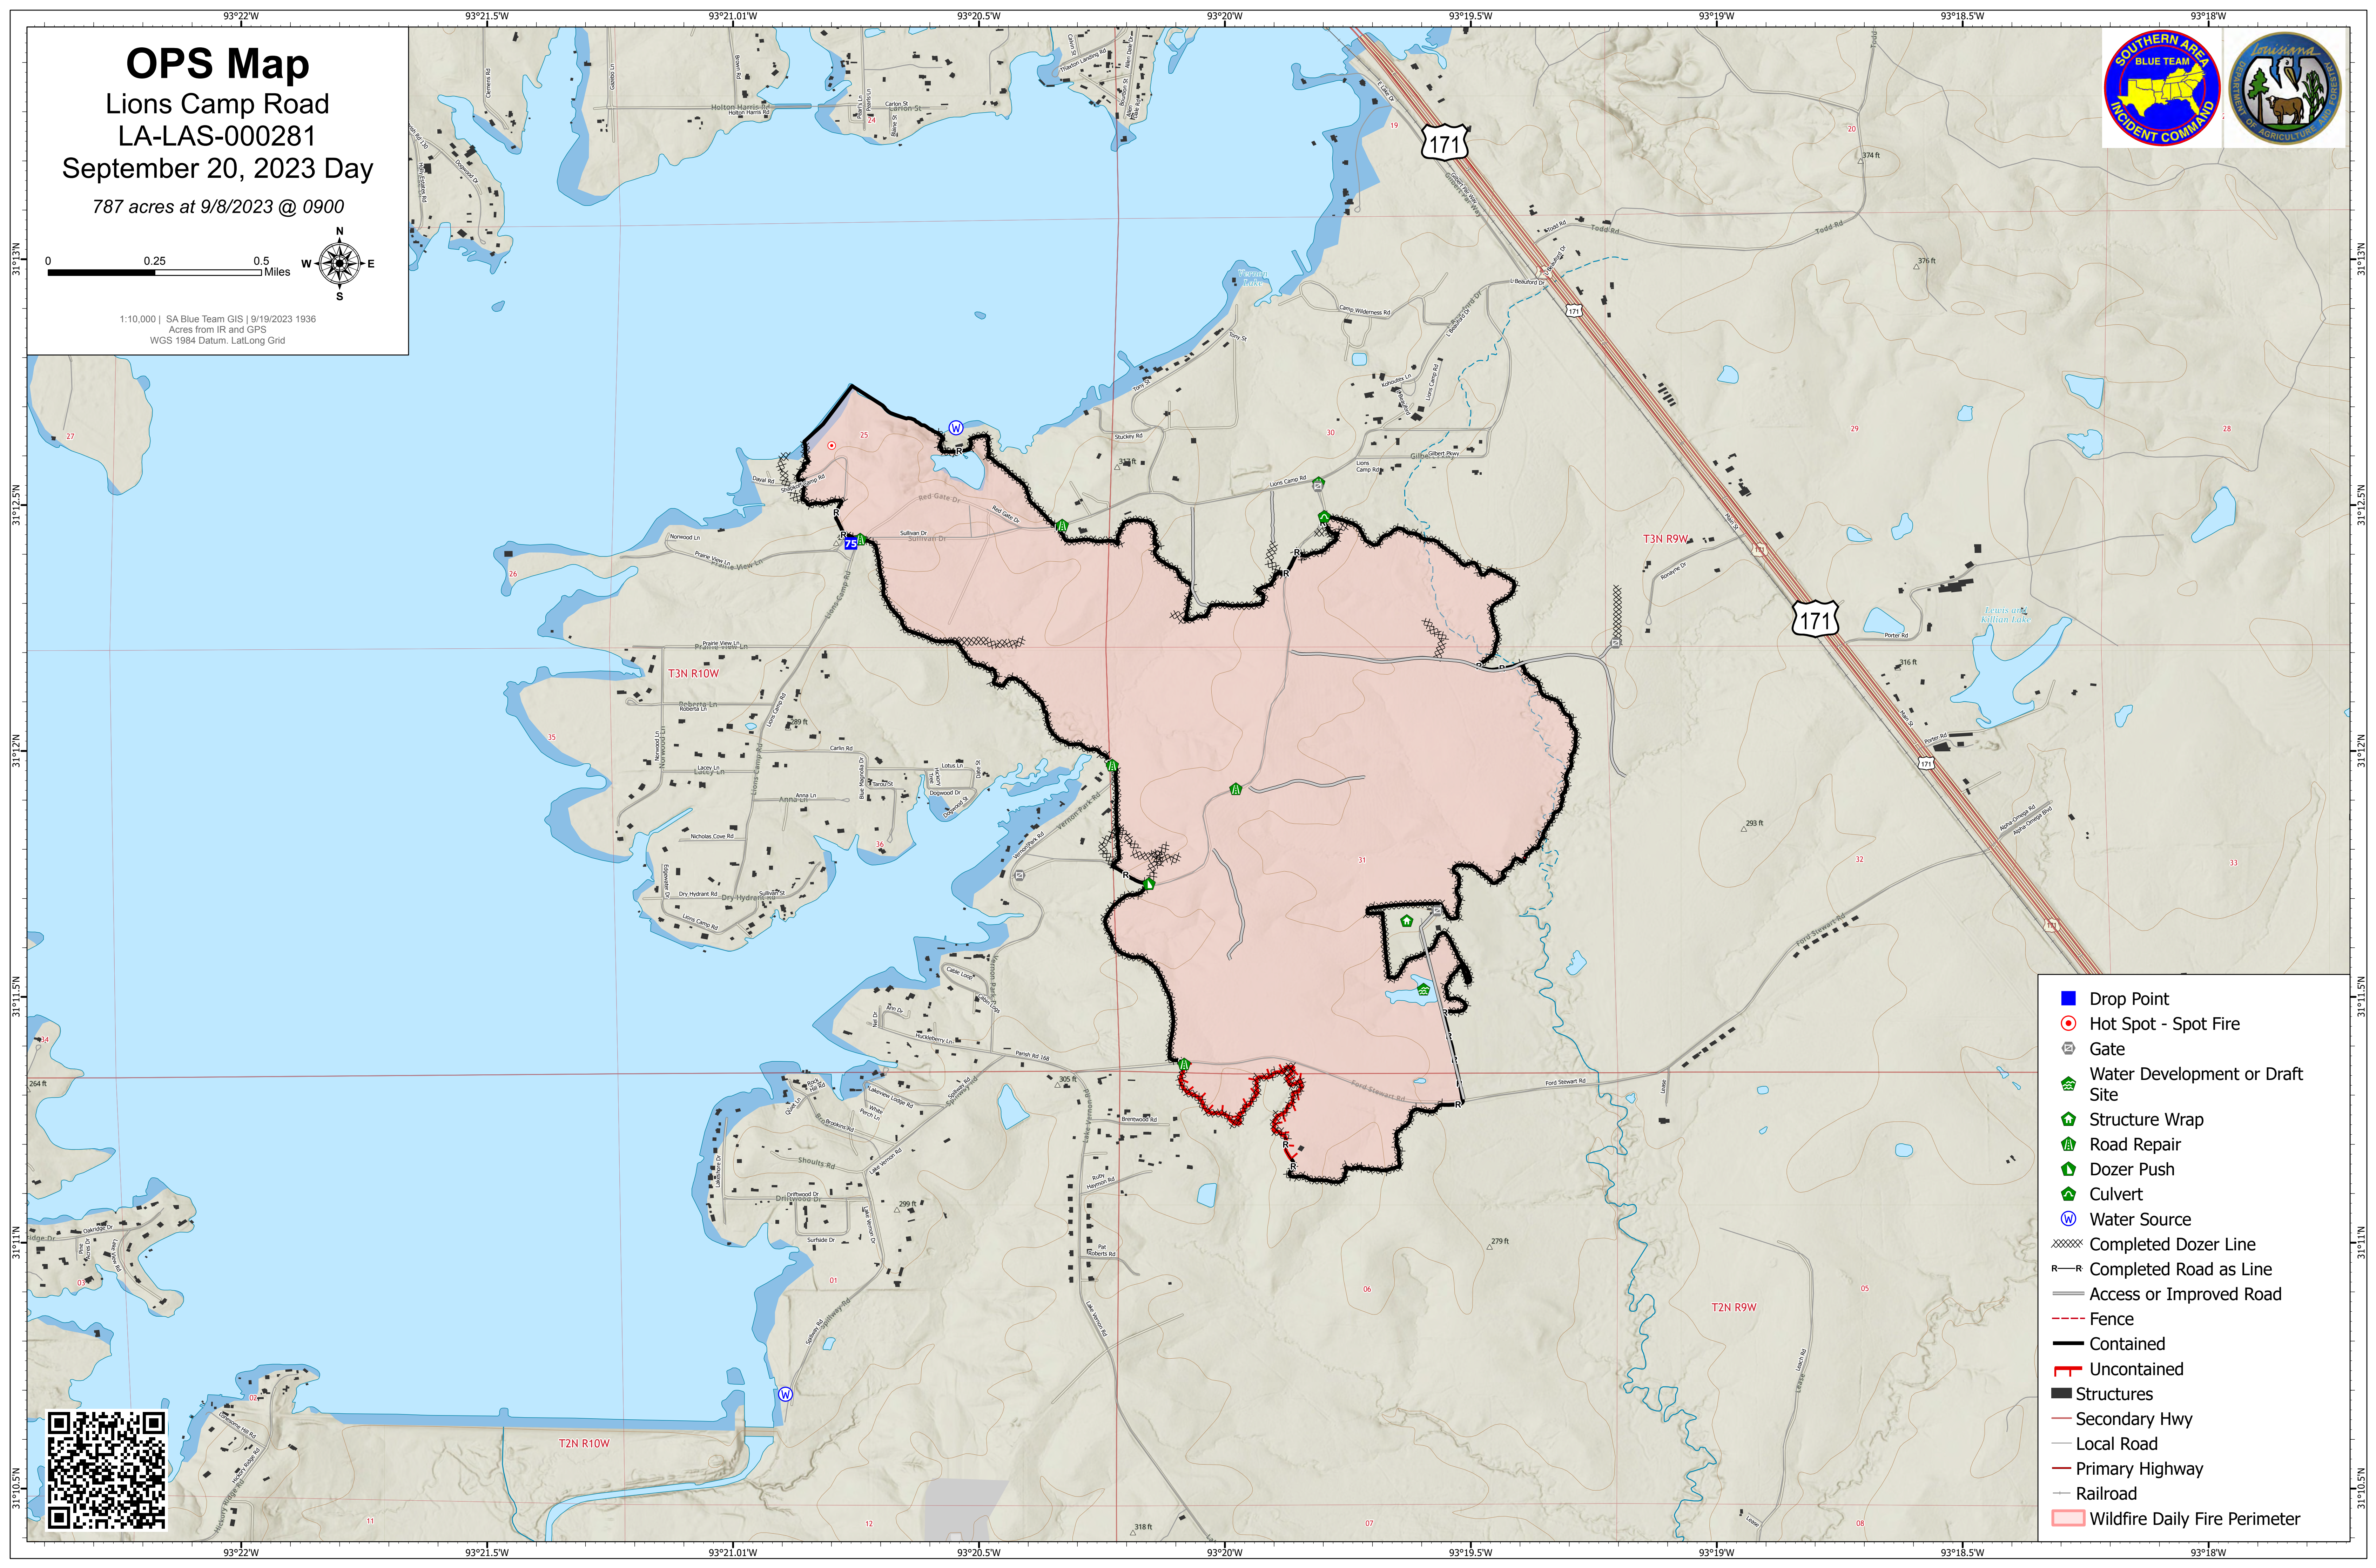

# OPS Map

Lions Camp Road  
LA-LAS-000281

September 20, 2023 Day

787 acres at 9/8/2023 @ 0900

1:10,000 | SA Blue Team GIS | 9/19/2023 1936  
Acres from IR and GPS  
WGS 1984 Datum, Lat,Long Grid

- Drop Point
- Hot Spot - Spot Fire
- Gate
- Water Development or Draft Site
- Structure Wrap
- Road Repair
- Dozer Push
- Culvert
- Water Source
- Completed Dozer Line
- Completed Road as Line
- Access or Improved Road
- Fence
- Contained
- Uncontained
- Structures
- Secondary Hwy
- Local Road
- Primary Highway
- Railroad
- Wildfire Daily Fire Perimeter