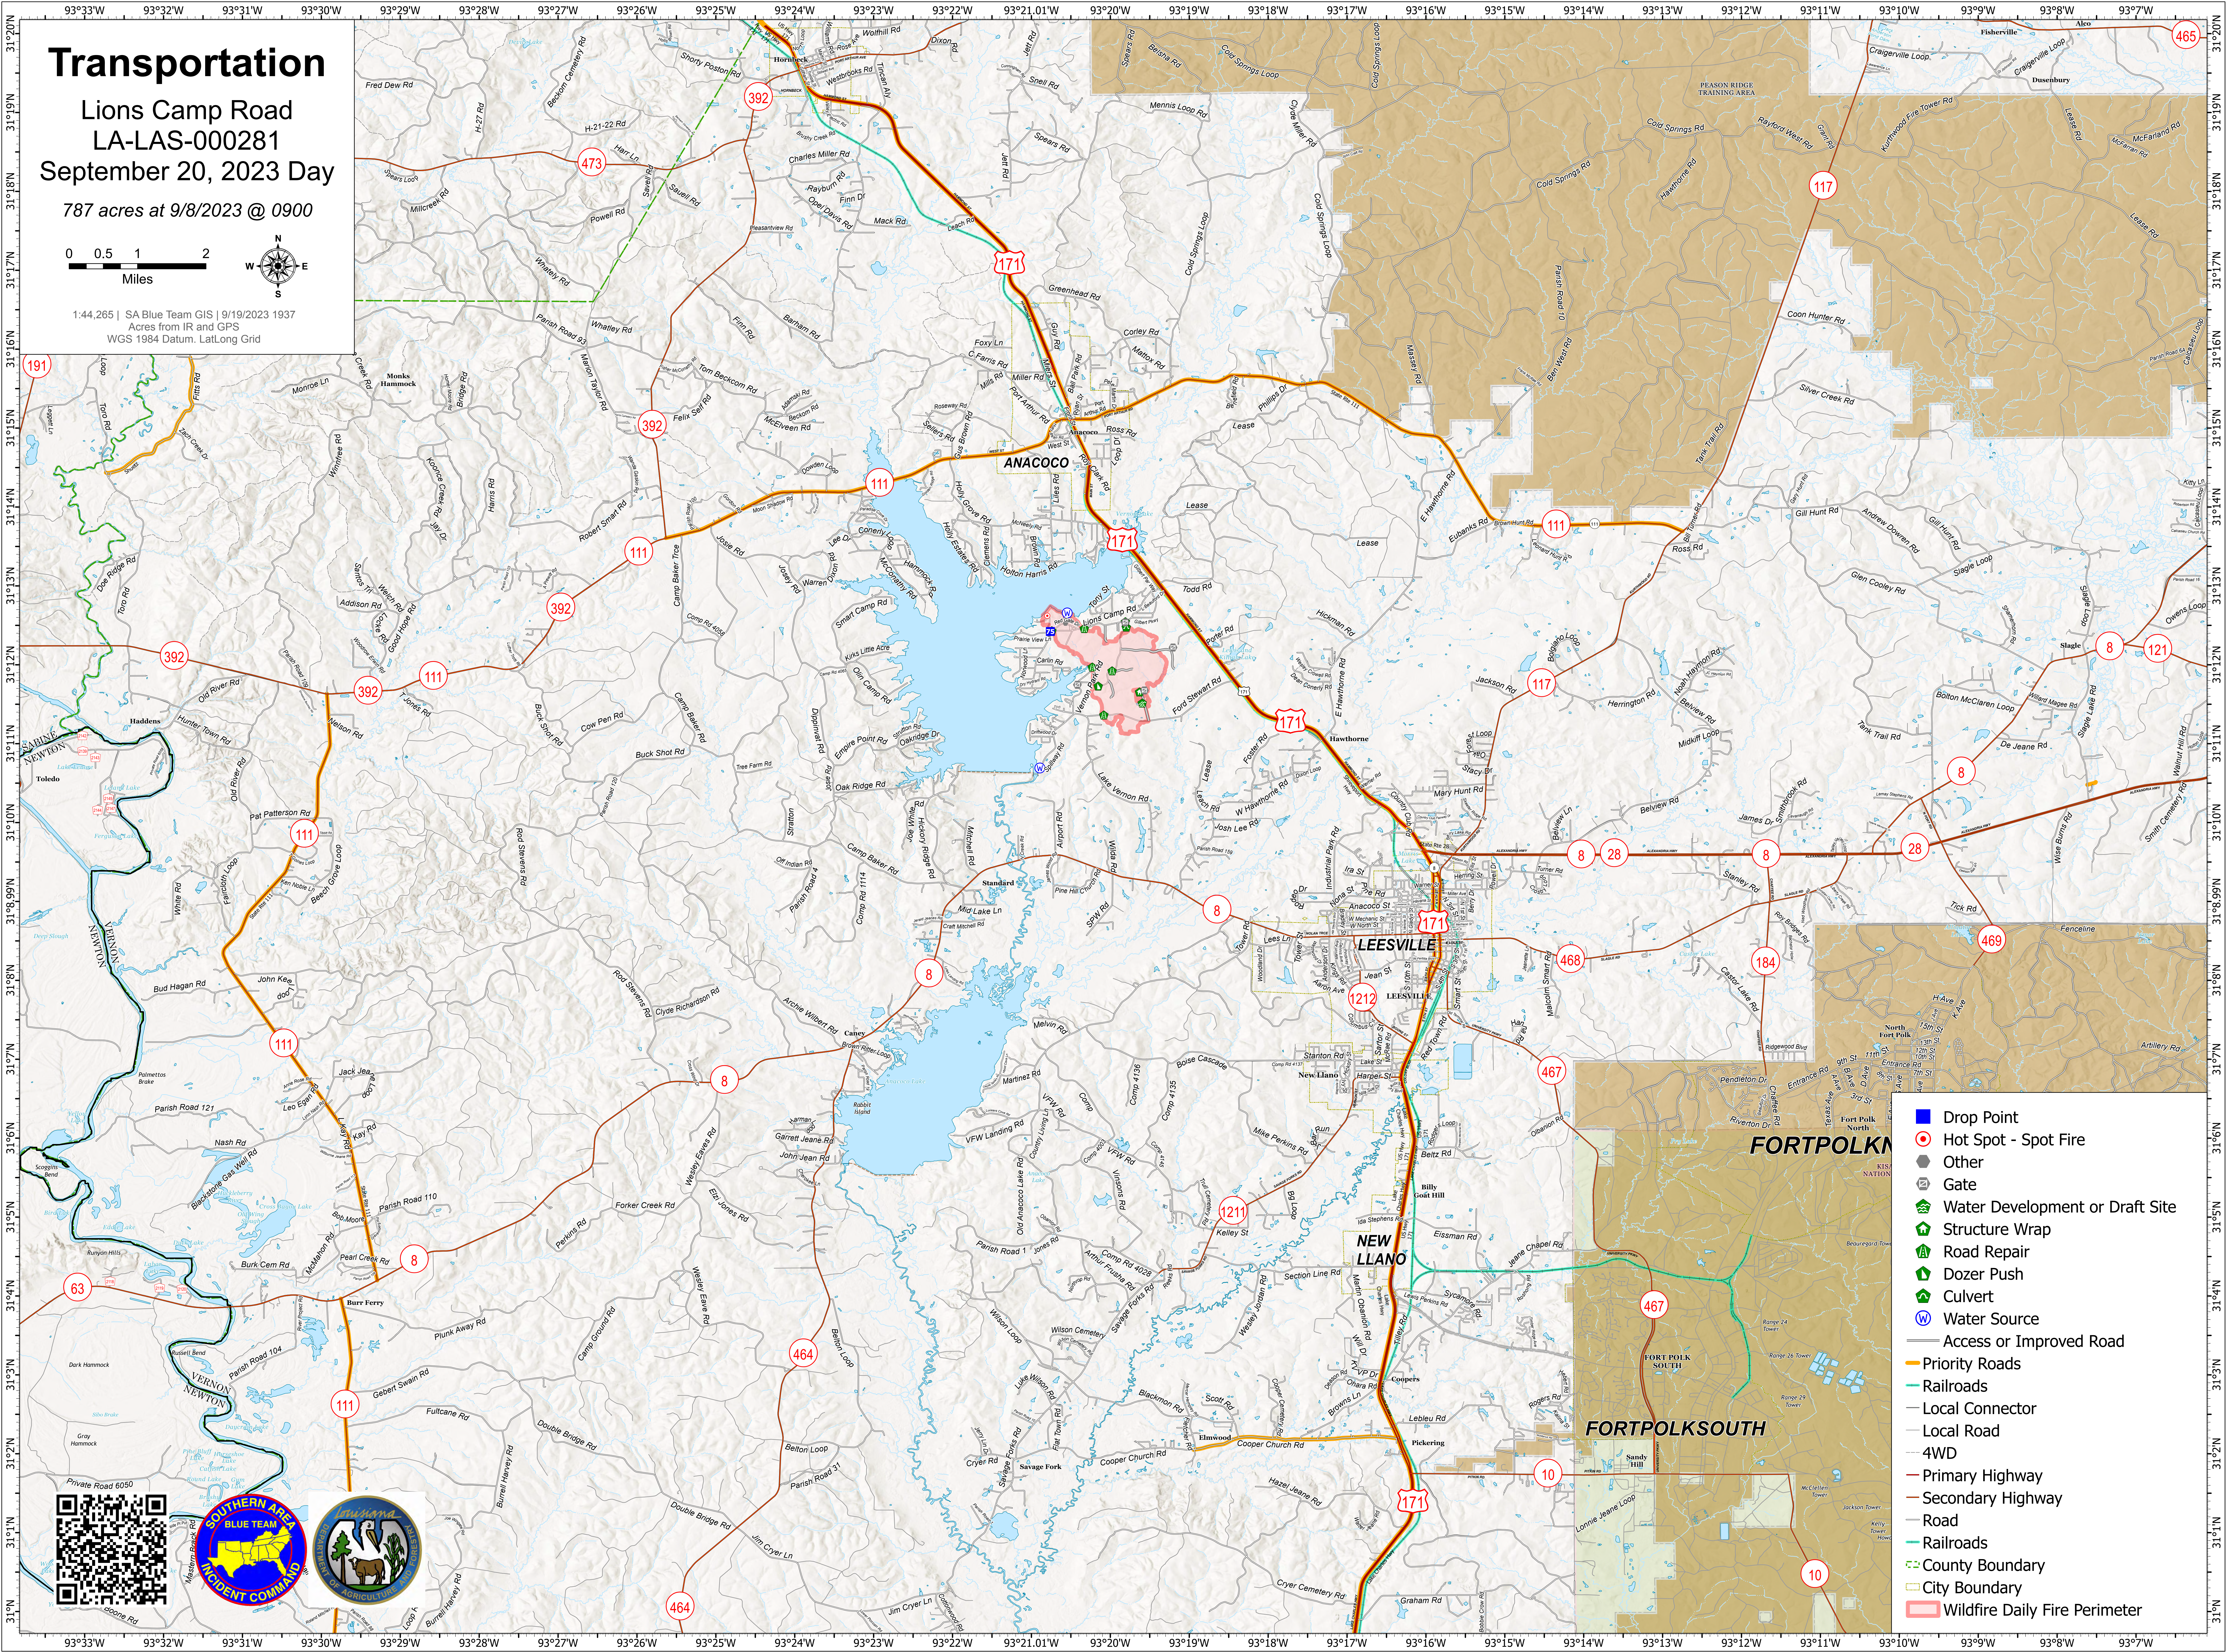

# Transportation

Lions Camp Road  
LA-LAS-000281  
September 20, 2023 Day

787 acres at 9/8/2023 @ 0900

1:44,265 | SA Blue Team GIS | 9/19/2023 1937  
Acres from IR and GPS  
WGS 1984 Datum, Lat/Long Grid

- Drop Point
- Hot Spot - Spot Fire
- Other
- Gate
- Water Development or Draft Site
- Structure Wrap
- Road Repair
- Dozer Push
- Culvert
- Water Source
- Access or Improved Road
- Priority Roads
- Railroads
- Local Connector
- Local Road
- 4WD
- Primary Highway
- Secondary Highway
- Road
- Railroads
- County Boundary
- City Boundary
- Wildfire Daily Fire Perimeter