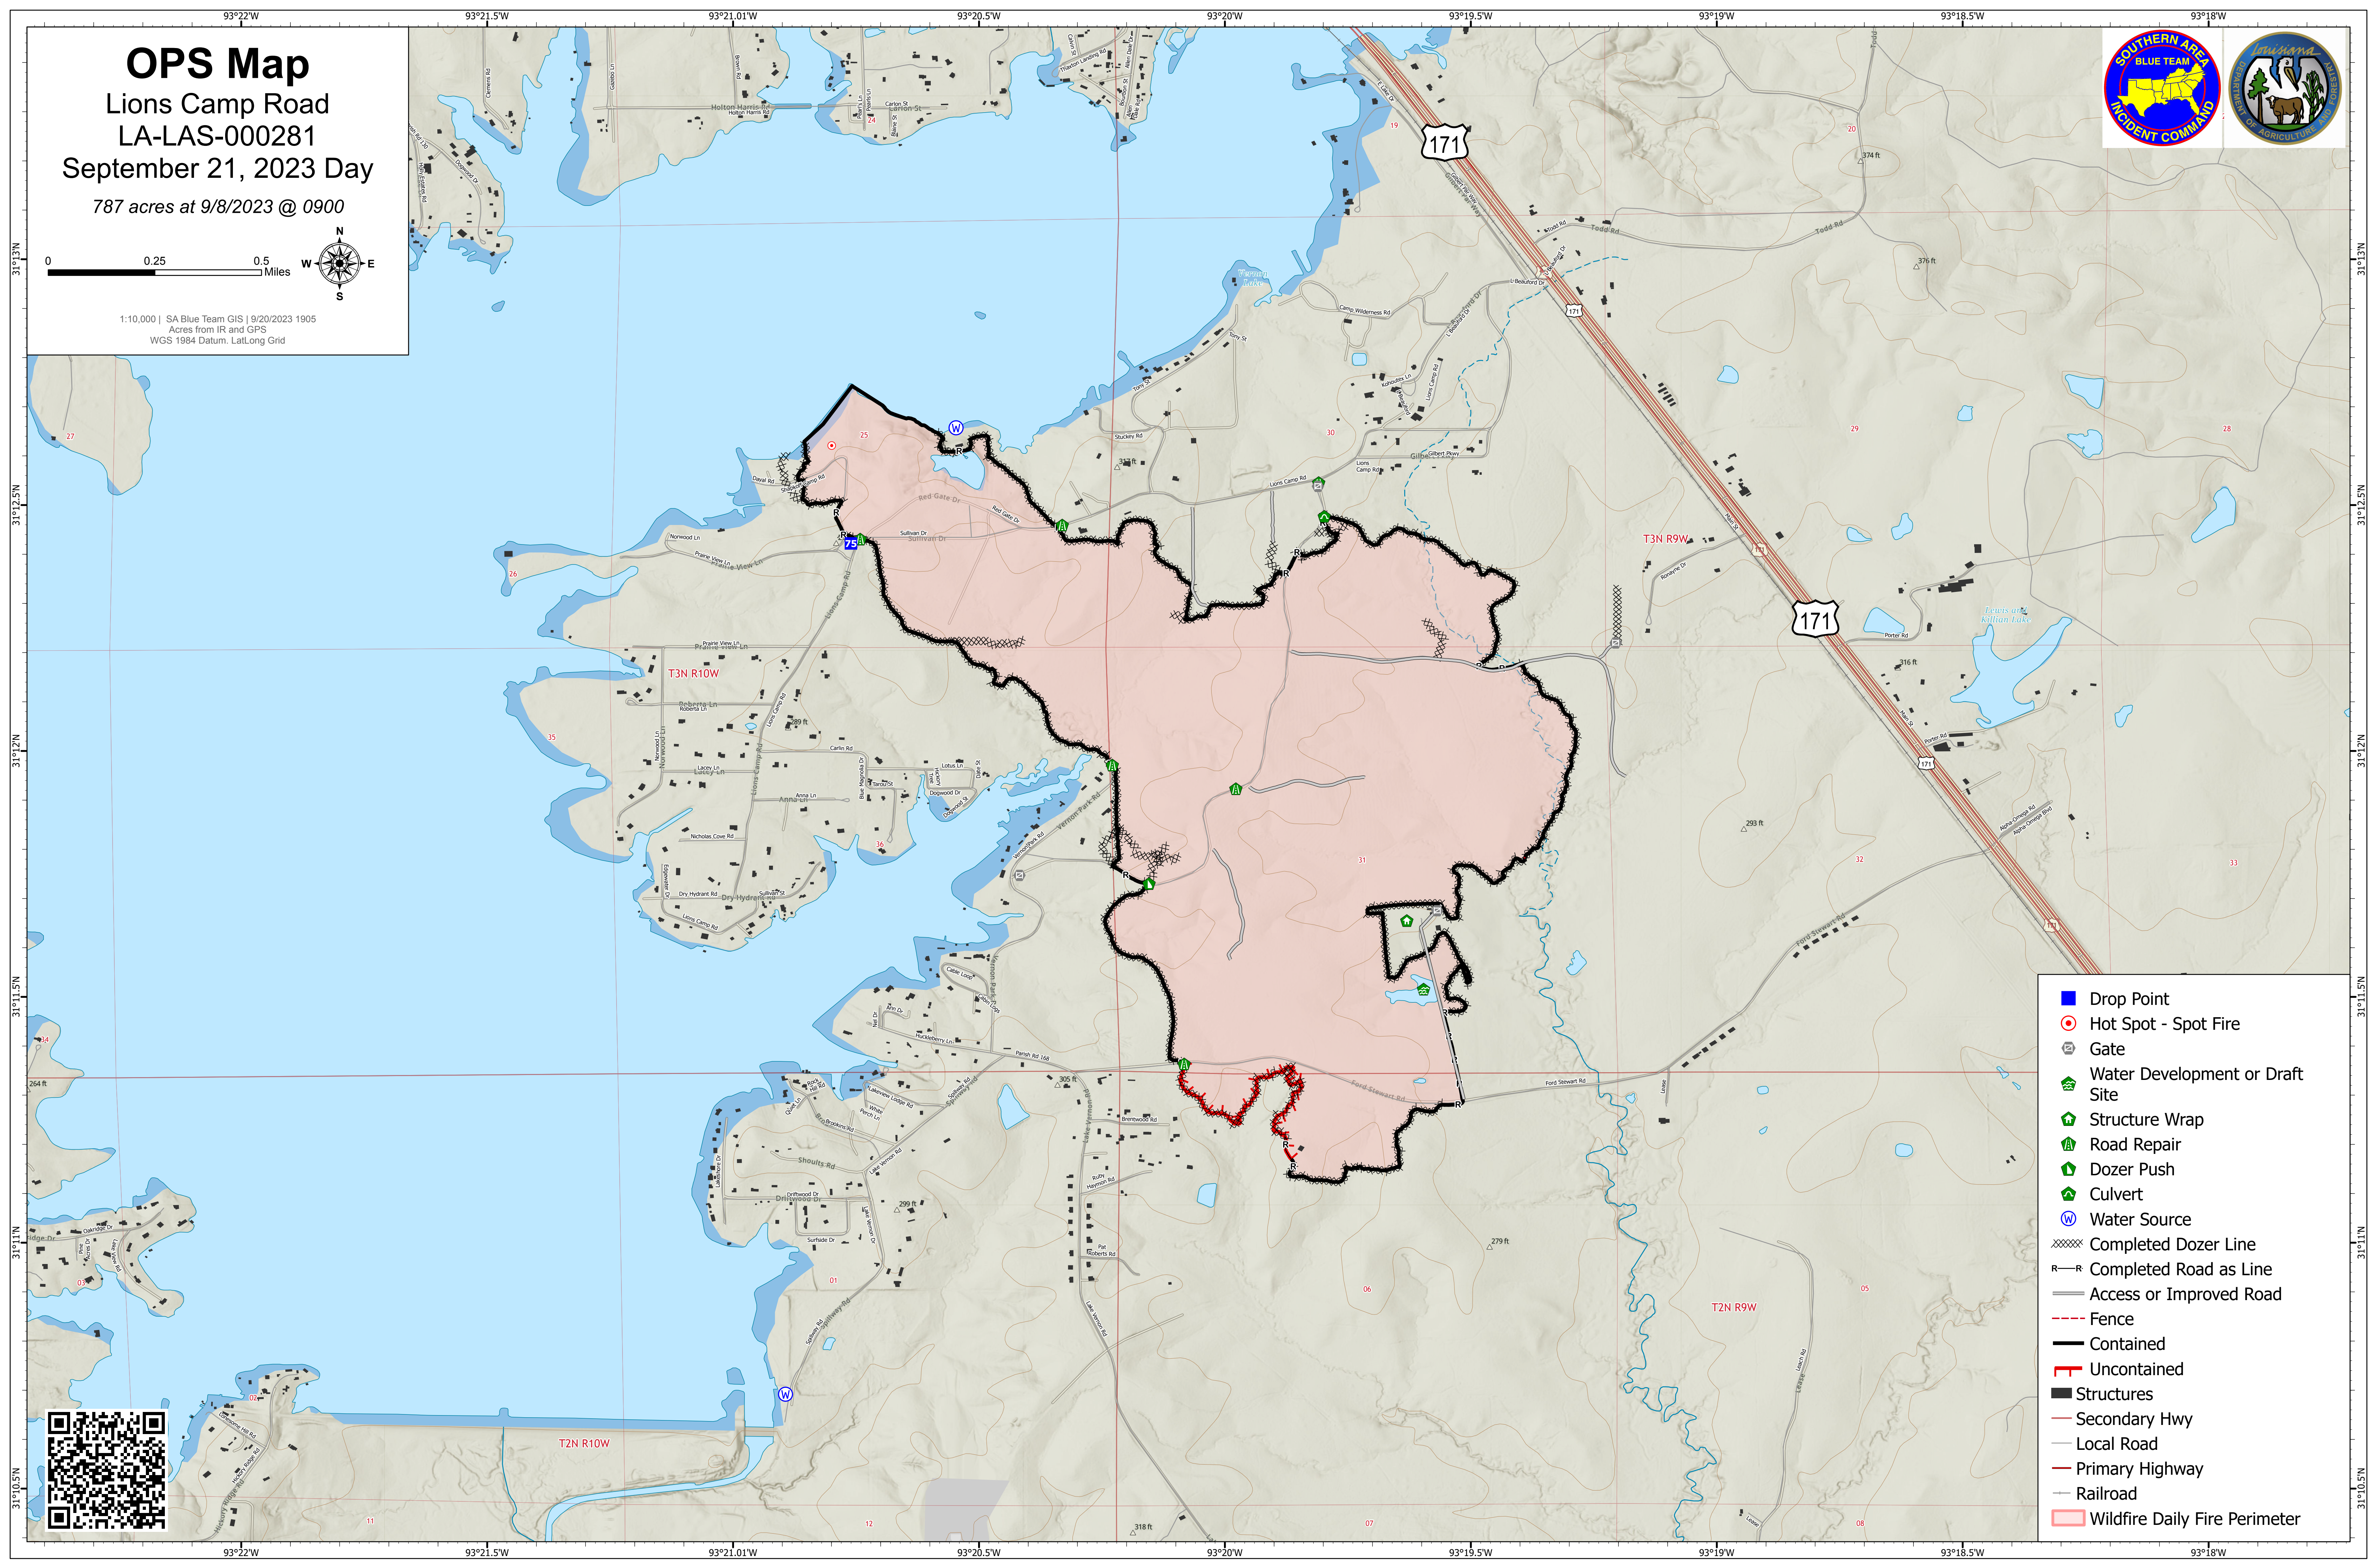

OPS Map

Lions Camp Road
LA-LAS-000281

September 21, 2023 Day

787 acres at 9/8/2023 @ 0900

1:10,000 | SA Blue Team GIS | 9/20/2023 1905
Acres from IR and GPS
WGS 1984 Datum, Lat,Long Grid

- Drop Point
- Hot Spot - Spot Fire
- Gate
- Water Development or Draft Site
- Structure Wrap
- Road Repair
- Dozer Push
- Culvert
- Water Source
- Completed Dozer Line
- Completed Road as Line
- Access or Improved Road
- Fence
- Contained
- Uncontained
- Structures
- Secondary Hwy
- Local Road
- Primary Highway
- Railroad
- Wildfire Daily Fire Perimeter