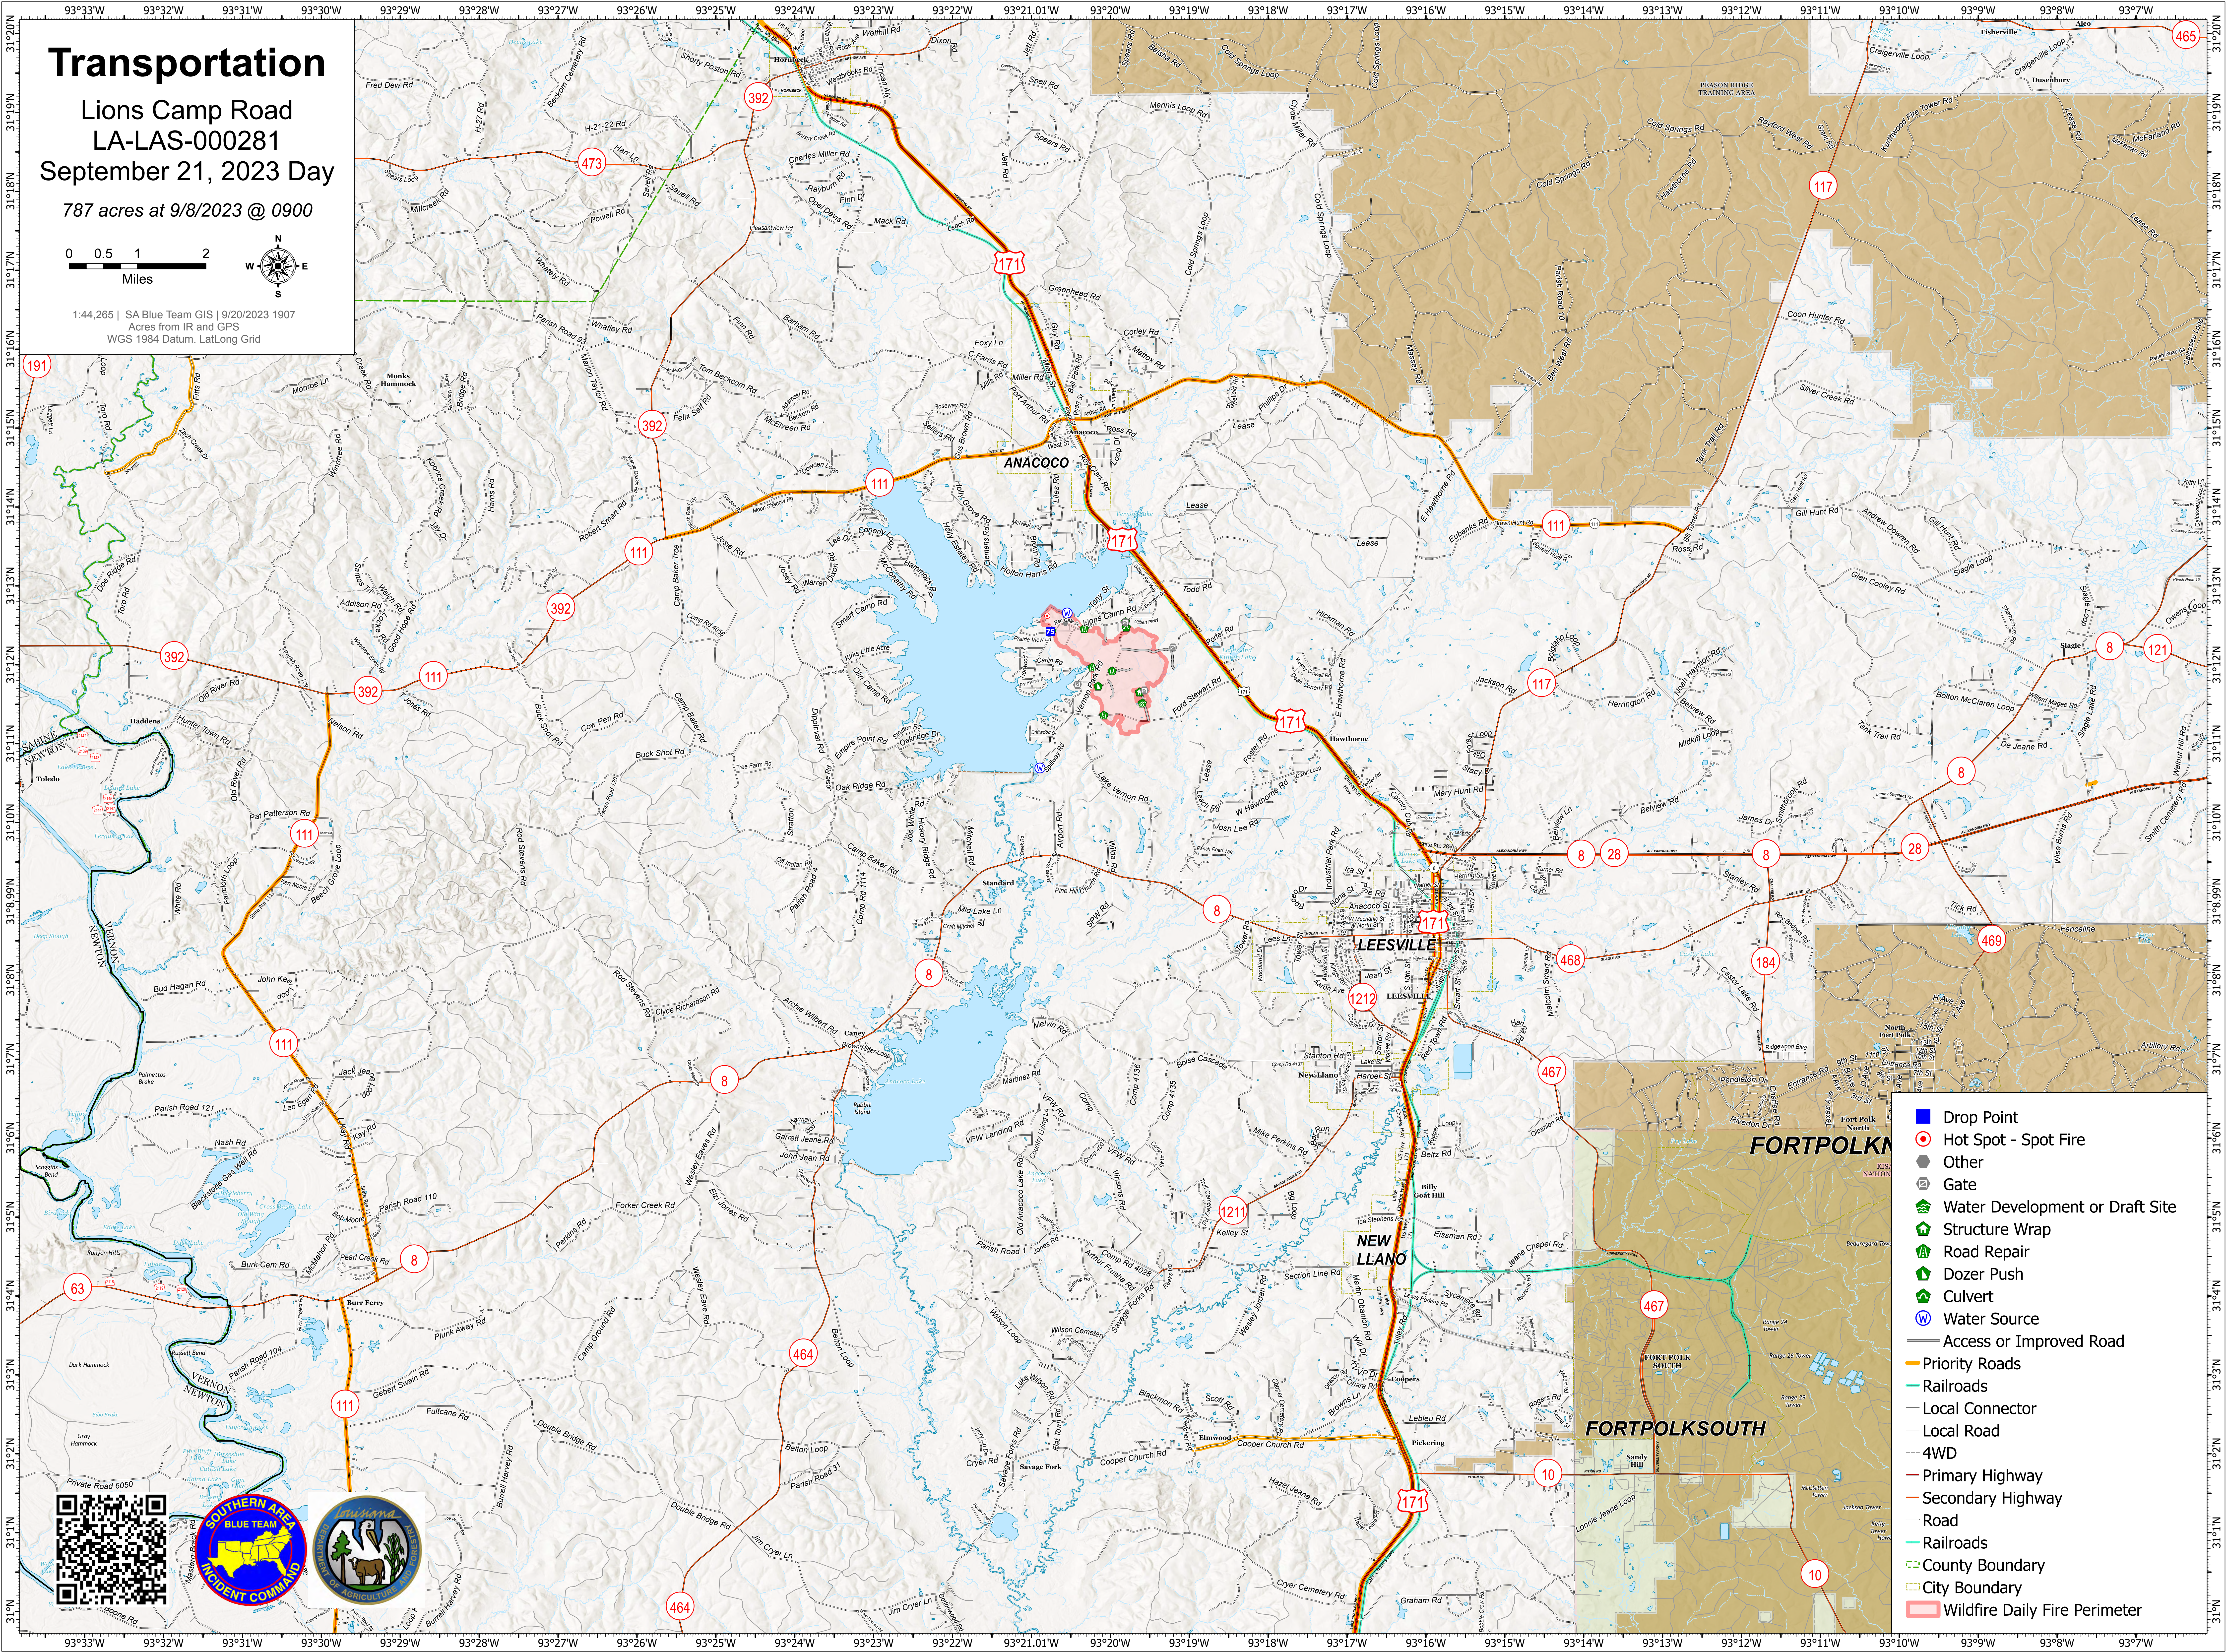

Transportation

Lions Camp Road
LA-LAS-000281
September 21, 2023 Day

787 acres at 9/8/2023 @ 0900

1:44,265 | SA Blue Team GIS | 9/20/2023 1907
Acres from IR and GPS
WGS 1984 Datum, Lat/Long Grid

- Drop Point
- Hot Spot - Spot Fire
- Other
- Gate
- Water Development or Draft Site
- Structure Wrap
- Road Repair
- Dozer Push
- Culvert
- Water Source
- Access or Improved Road
- Priority Roads
- Railroads
- Local Connector
- Local Road
- 4WD
- Primary Highway
- Secondary Highway
- Road
- Railroads
- County Boundary
- City Boundary
- Wildfire Daily Fire Perimeter