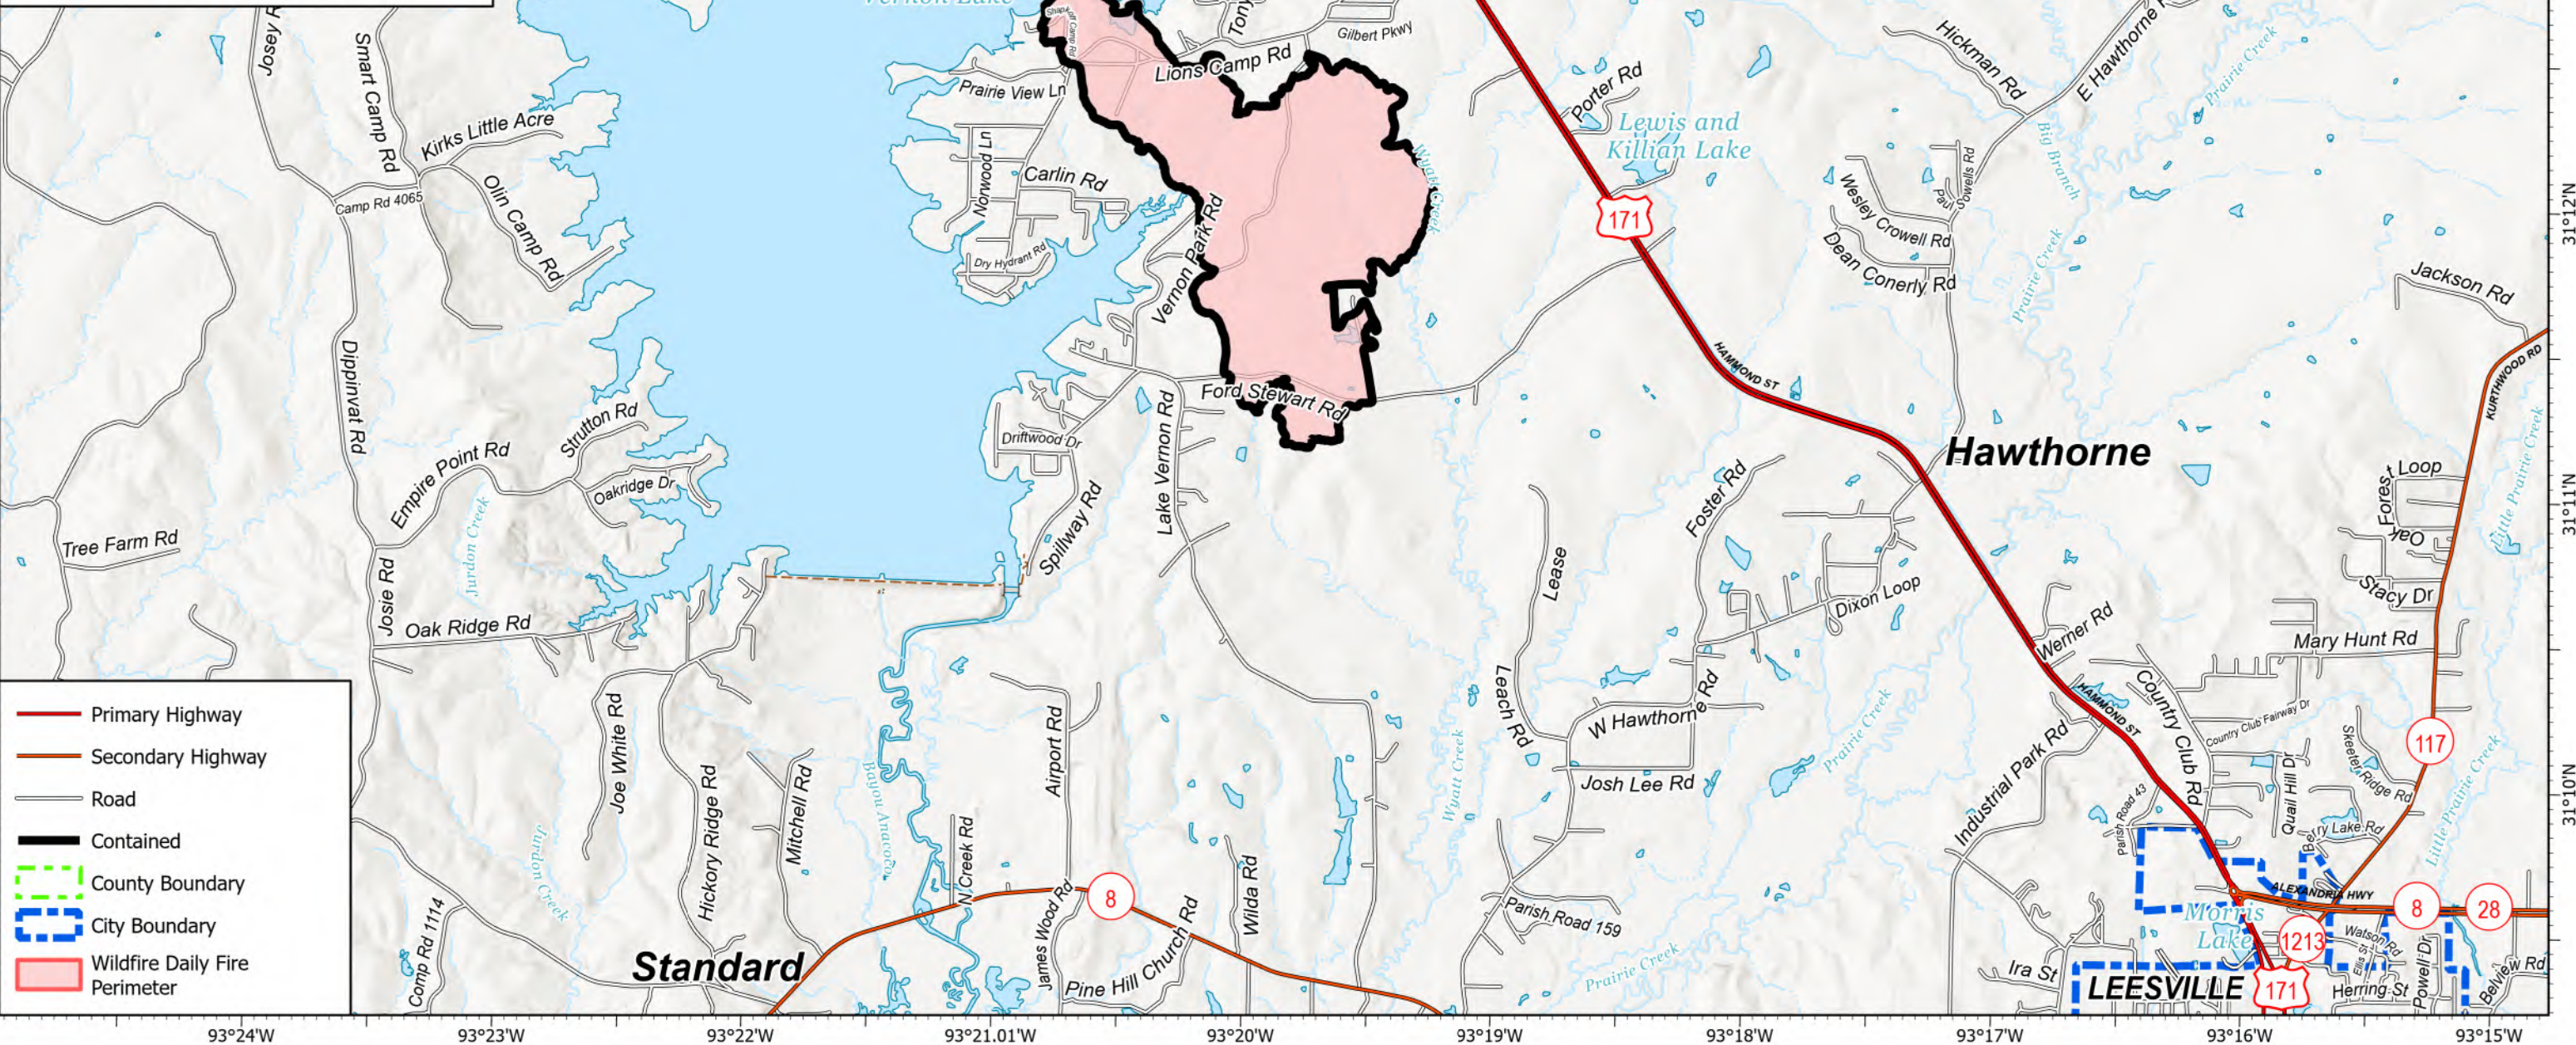

Public Information

Lions Camp Road
LA-LAS-000281
September 28, 2023 Day

787 acres at 9/8/2023 @ 0900

1:40,000 | SA Gold Team GIS | 9/27/2023 2043
Acres from IR and GPS
North American 1983 Datum, LatLong Grid

- Primary Highway
- Secondary Highway
- Road
- Contained
- County Boundary
- City Boundary
- Wildfire Daily Fire Perimeter