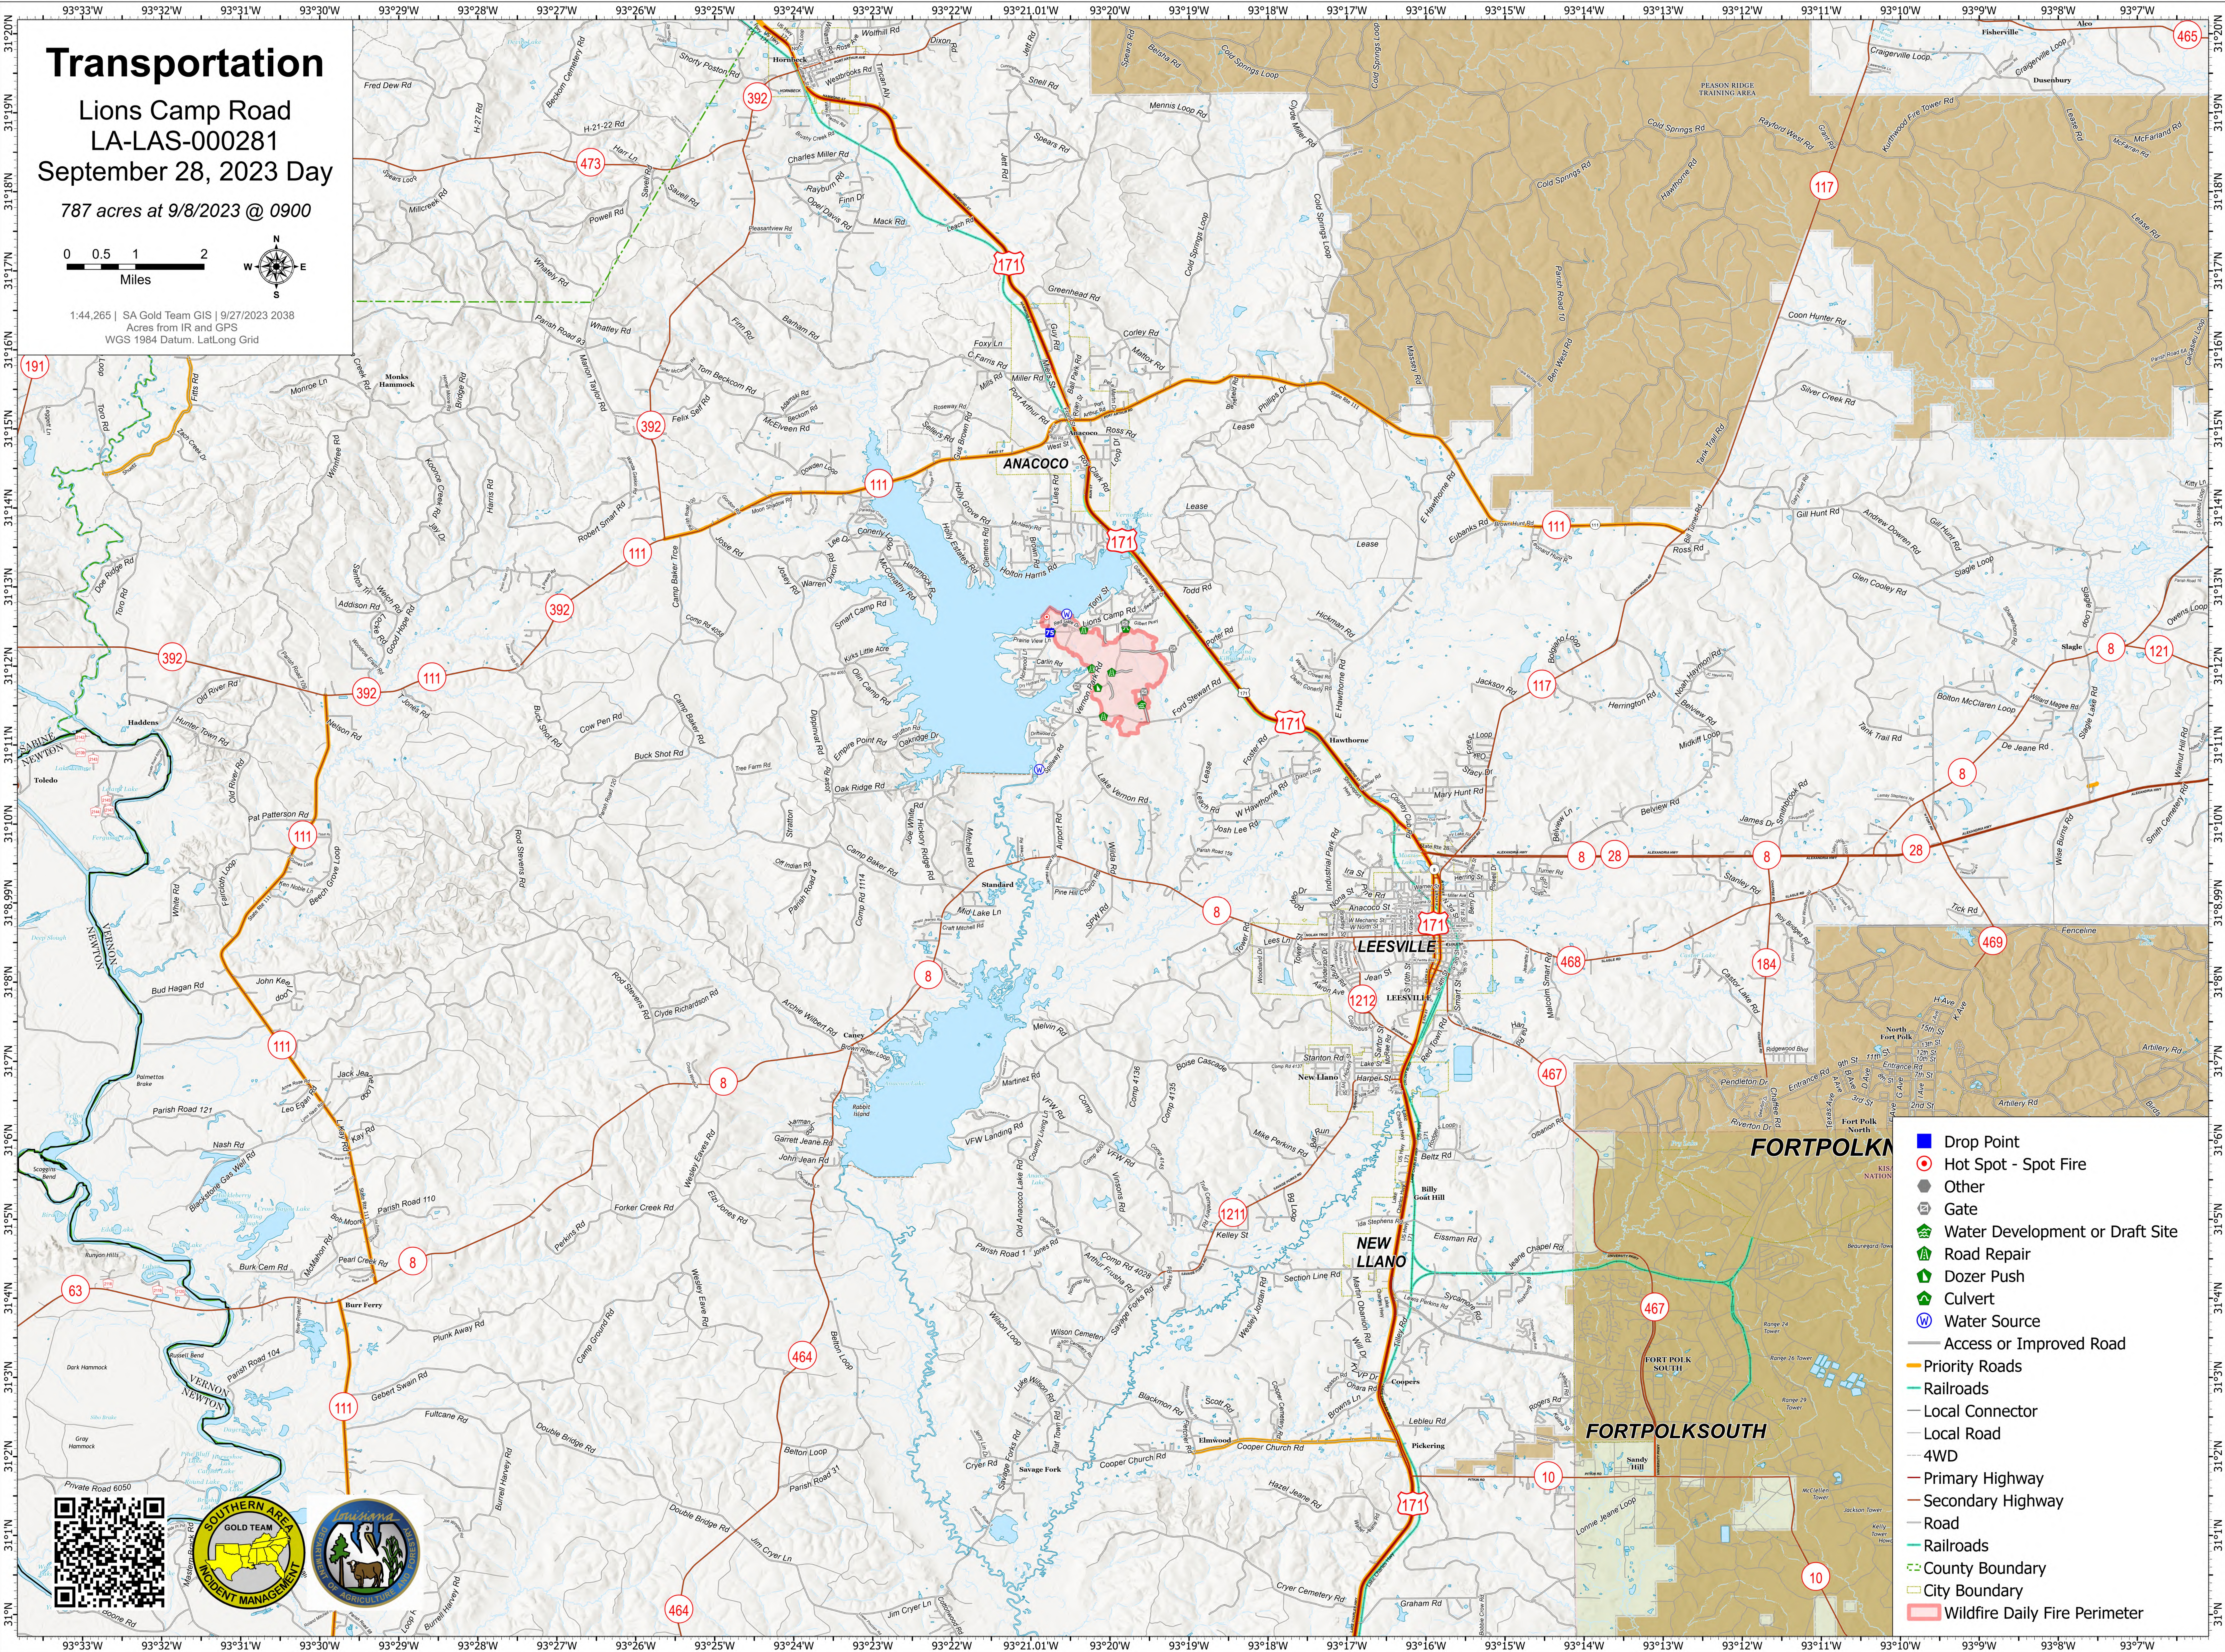

# Transportation

Lions Camp Road  
LA-LAS-000281  
September 28, 2023 Day

787 acres at 9/8/2023 @ 0900

1:44,265 | SA Gold Team GIS | 9/27/2023 2038  
Acres from IR and GPS  
WGS 1984 Datum, Lat/Long Grid

- Drop Point
- Hot Spot - Spot Fire
- Other
- Gate
- Water Development or Draft Site
- Road Repair
- Dozer Push
- Culvert
- Water Source
- Access or Improved Road
- Priority Roads
- Railroads
- Local Connector
- Local Road
- 4WD
- Primary Highway
- Secondary Highway
- Road
- Railroads
- County Boundary
- City Boundary
- Wildfire Daily Fire Perimeter