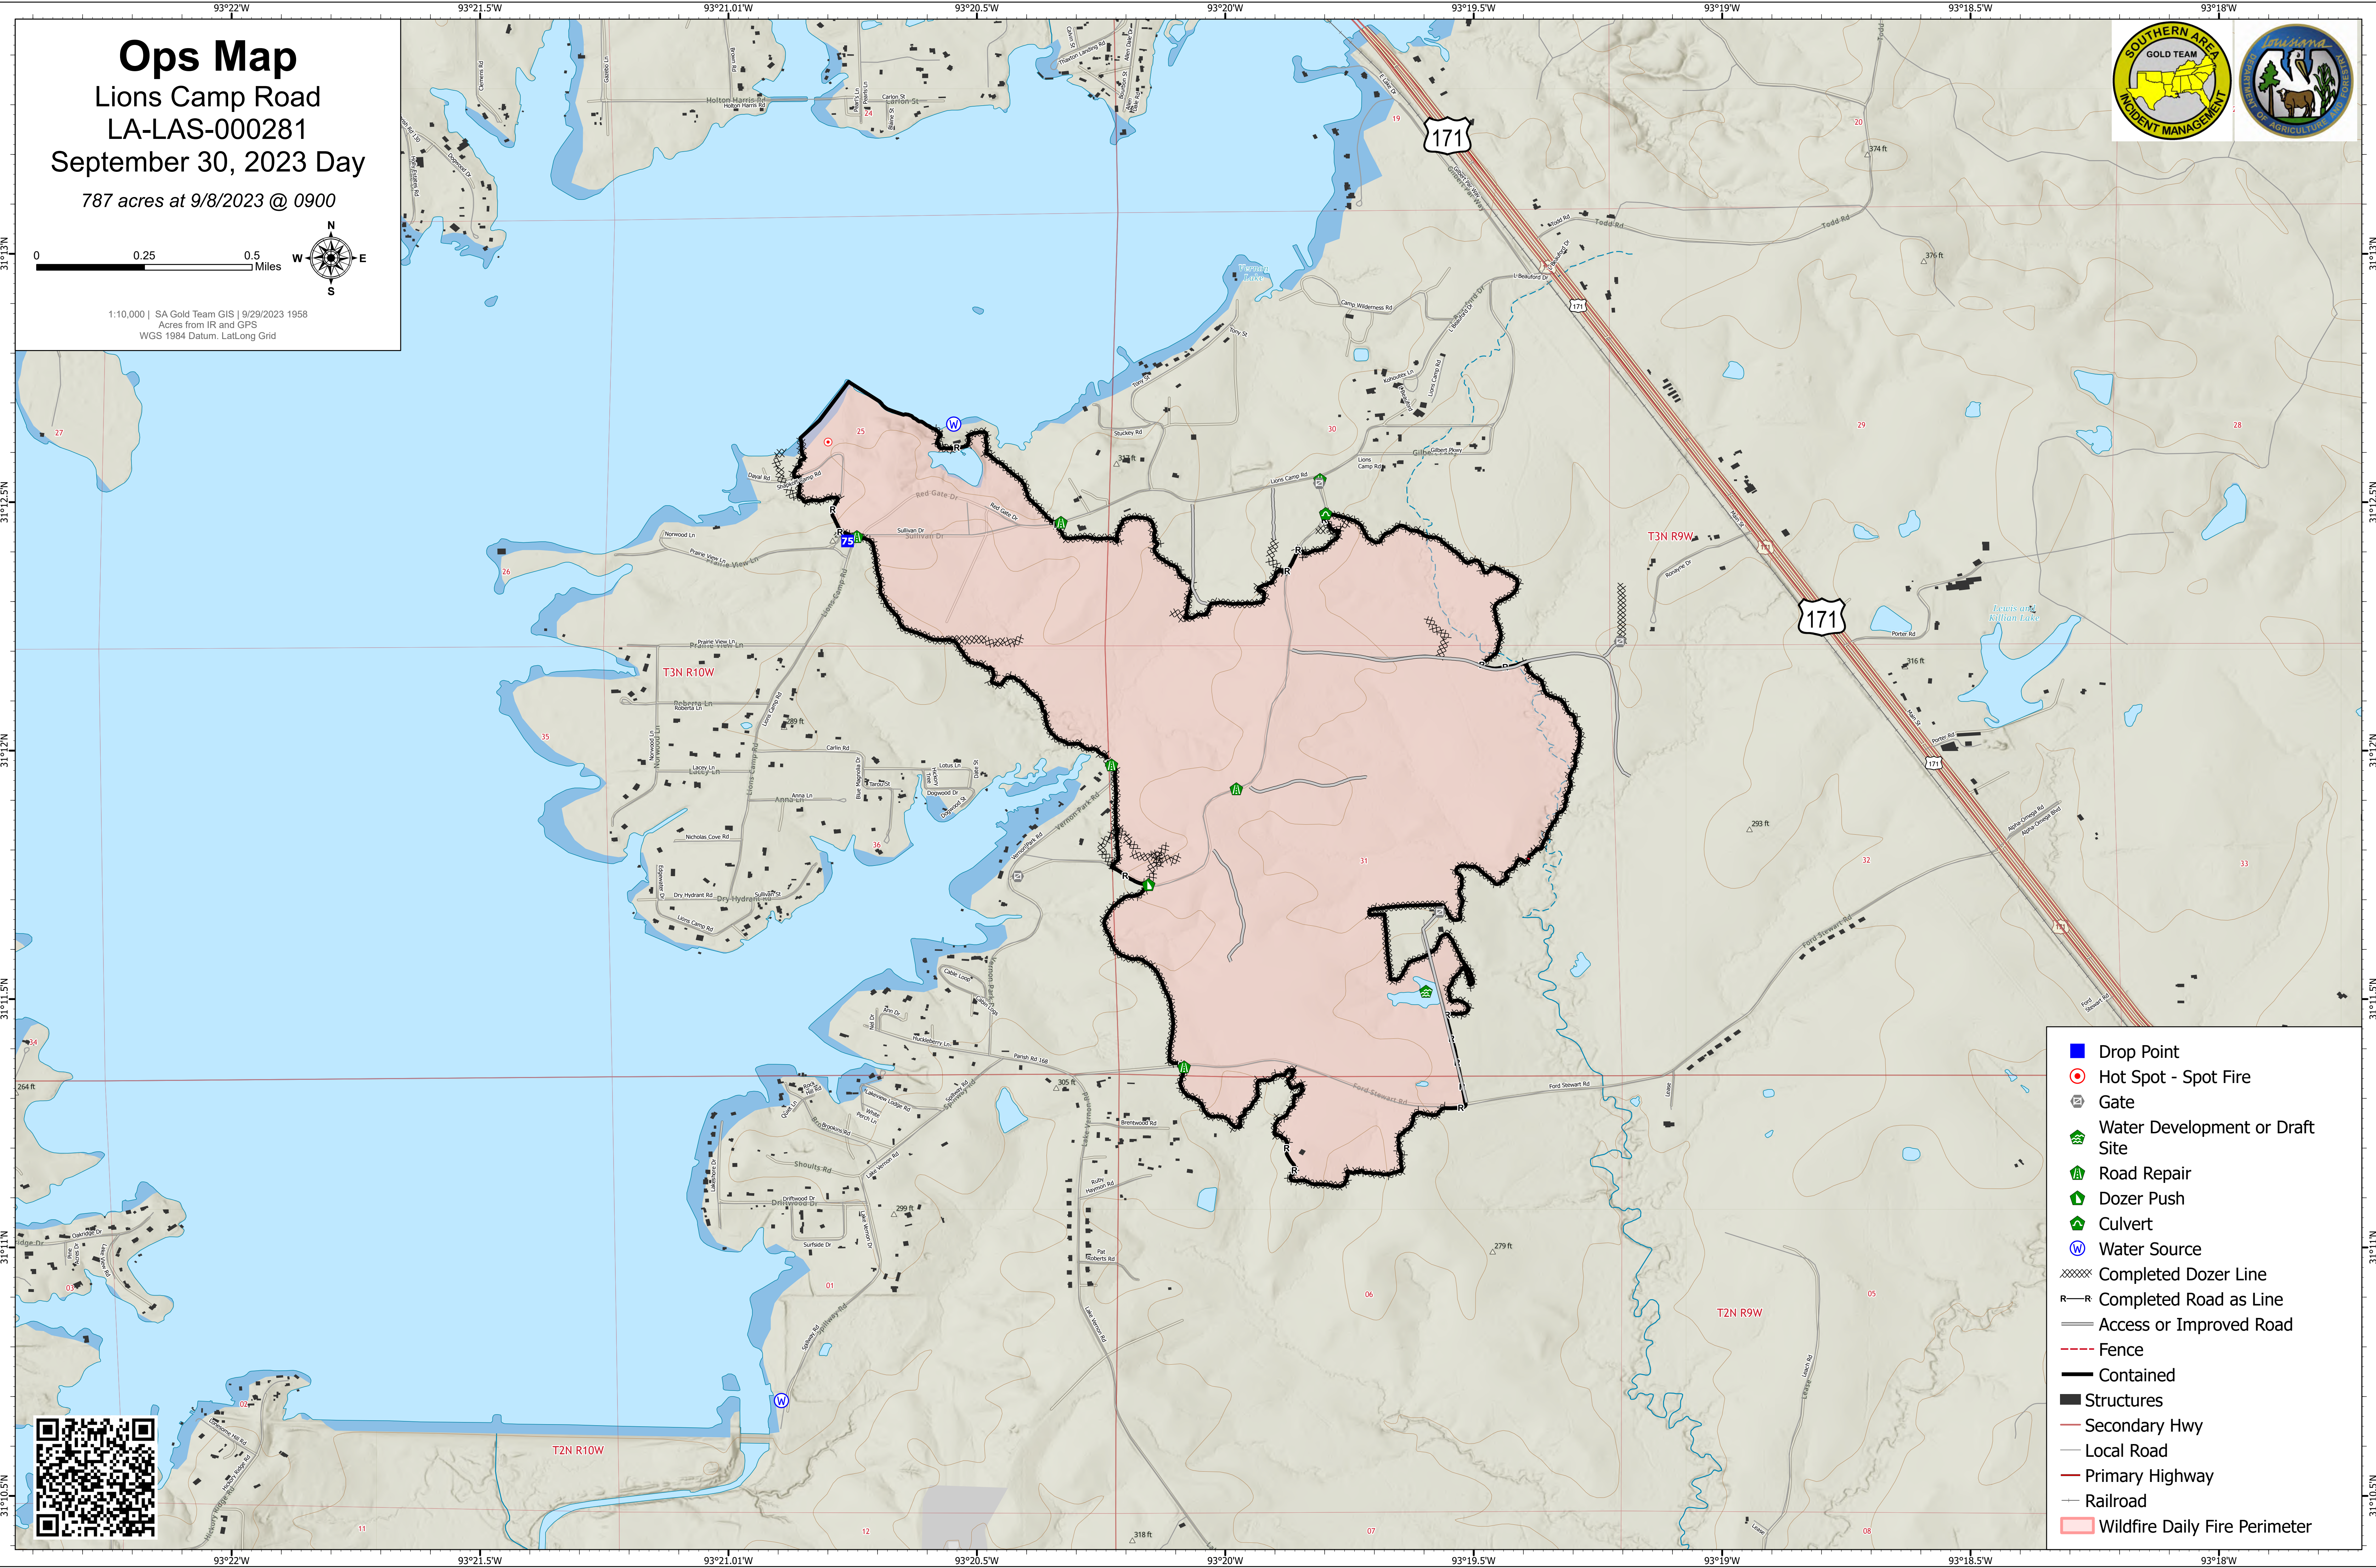

Ops Map

Lions Camp Road
LA-LAS-000281

September 30, 2023 Day

787 acres at 9/8/2023 @ 0900

1:10,000 | SA Gold Team GIS | 9/29/2023 1958
Acres from IR and GPS
WGS 1984 Datum, Lat,Long Grid

- Drop Point
- Hot Spot - Spot Fire
- Gate
- Water Development or Draft Site
- Road Repair
- Dozer Push
- Culvert
- Water Source
- Completed Dozer Line
- Completed Road as Line
- Access or Improved Road
- Fence
- Contained
- Structures
- Secondary Hwy
- Local Road
- Primary Highway
- Railroad
- Wildfire Daily Fire Perimeter